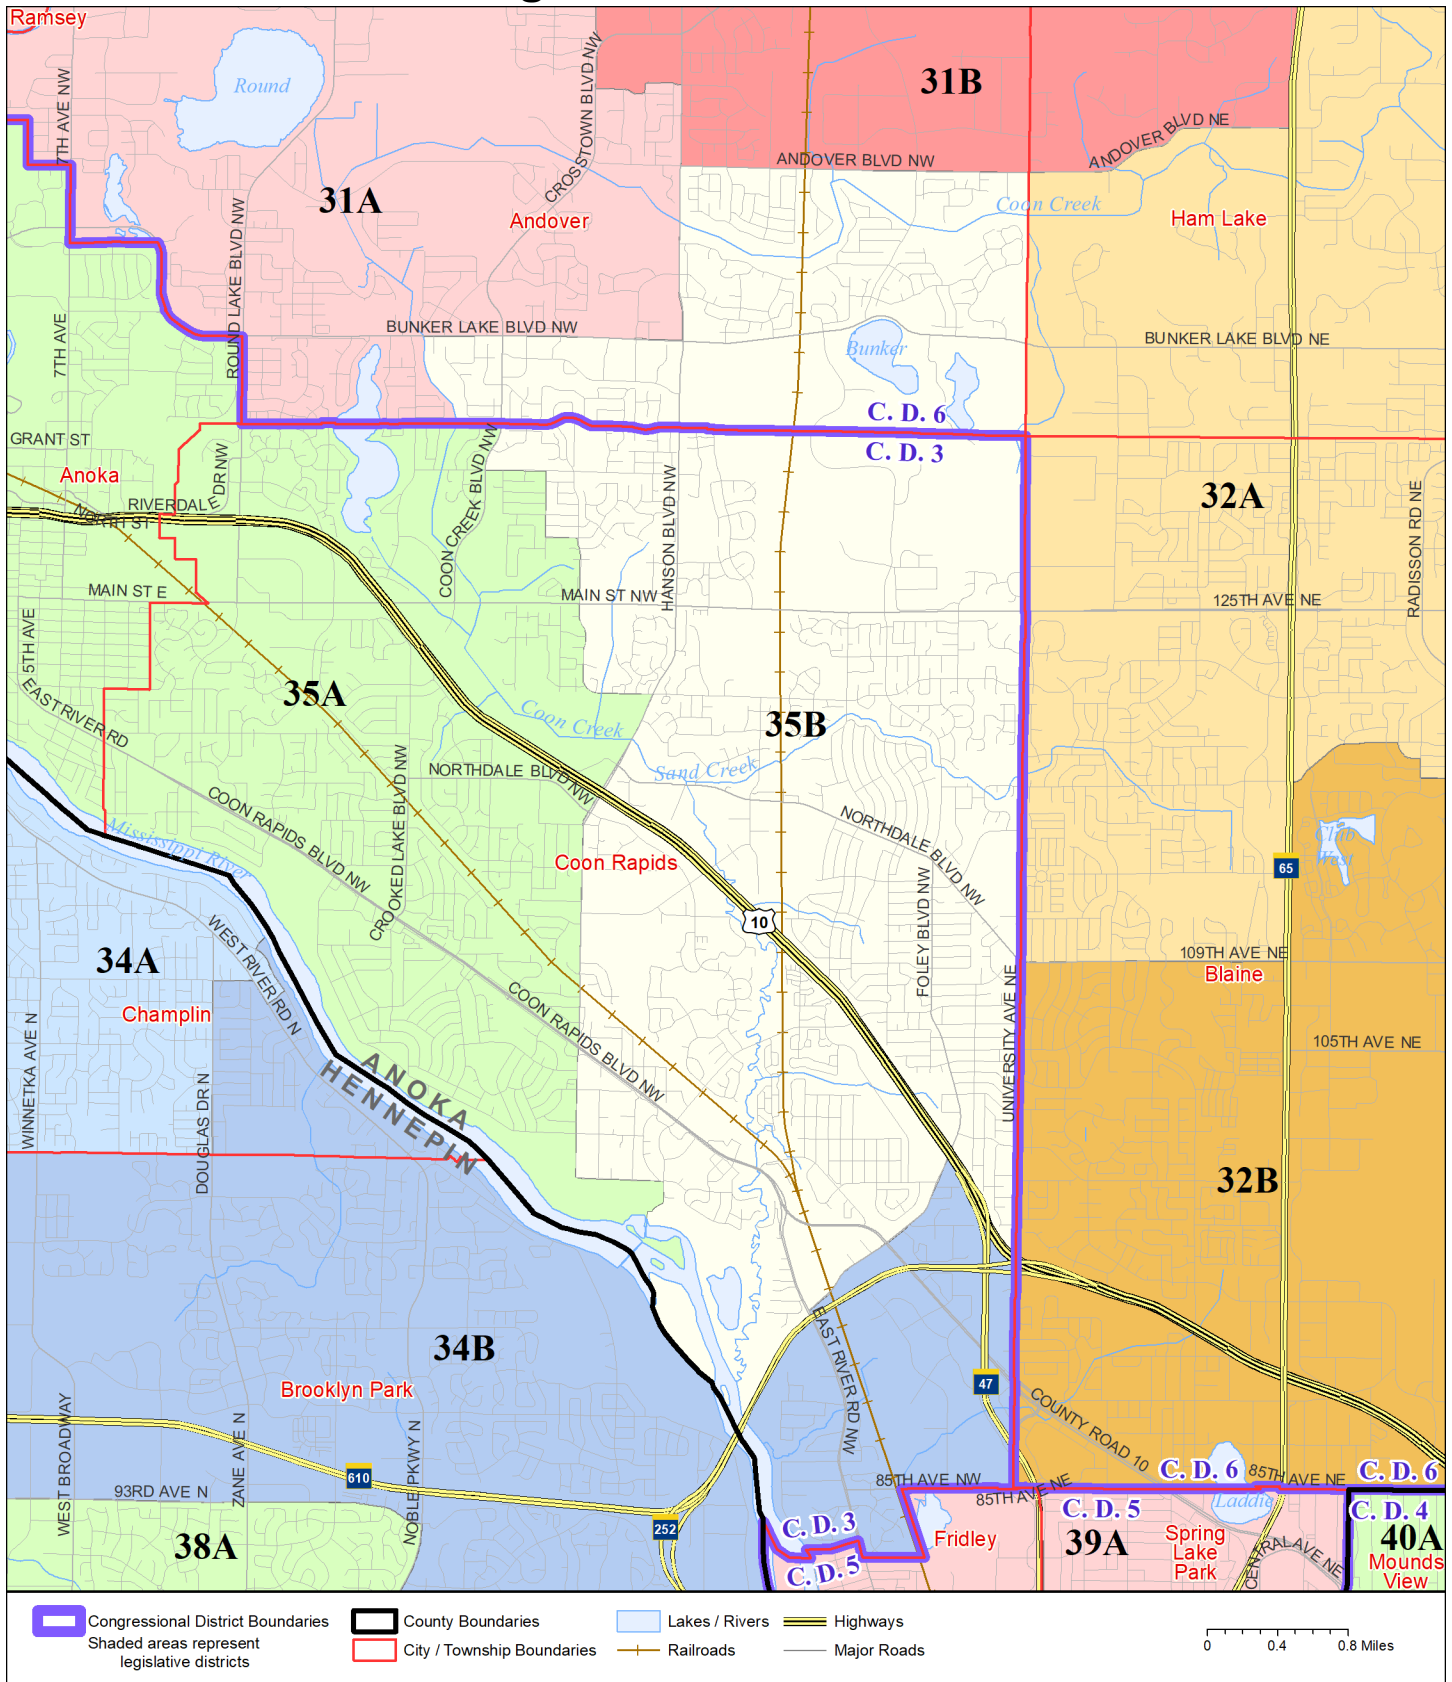

Legislative District 35B

Published by Office of the Minnesota Secretary of State, Elections Division. Current as of February 2022. Look up districts & polling places at <https://pollfinder.sos.state.mn.us>

About this map

This map shows the Congressional and Legislative Districts ordered by the Special Redistricting Panel in the matter of *Wattson, et al. v. Simon, et al*, No. A21-0243 and A21-0546, on February 15, 2022, as modified by 2022 Session Laws Chapter 92, as corrected under *Minnesota Statutes* 2.91, subd. 2, or as adjusted under *Minnesota Statutes* 204B.146, subd. 3. Boundaries from LCC-GIS derived from U.S. Census. Road data is from Mn/DOT and U.S. Census (Statewide) and NCompass (Metro). Rail data is from Mn/DOT. Water data is from MN DNR.

District Description

Territory of Minnesota Legislative District 35B:

- This area in Anoka County:
 - These precincts in Andover:
 - ANDOVER P-10
 - ANDOVER P-9
 - These precincts in Coon Rapids:
 - COON RAPIDS W-1 P-2
 - COON RAPIDS W-2 P-1
 - COON RAPIDS W-2 P-2
 - COON RAPIDS W-2 P-3
 - COON RAPIDS W-2 P-4
 - COON RAPIDS W-2 P-5
 - COON RAPIDS W-3 P-2
 - COON RAPIDS W-3 P-3
 - COON RAPIDS W-3 P-4
 - COON RAPIDS W-5 P-1
 - COON RAPIDS W-5 P-2
 - COON RAPIDS W-5 P-3