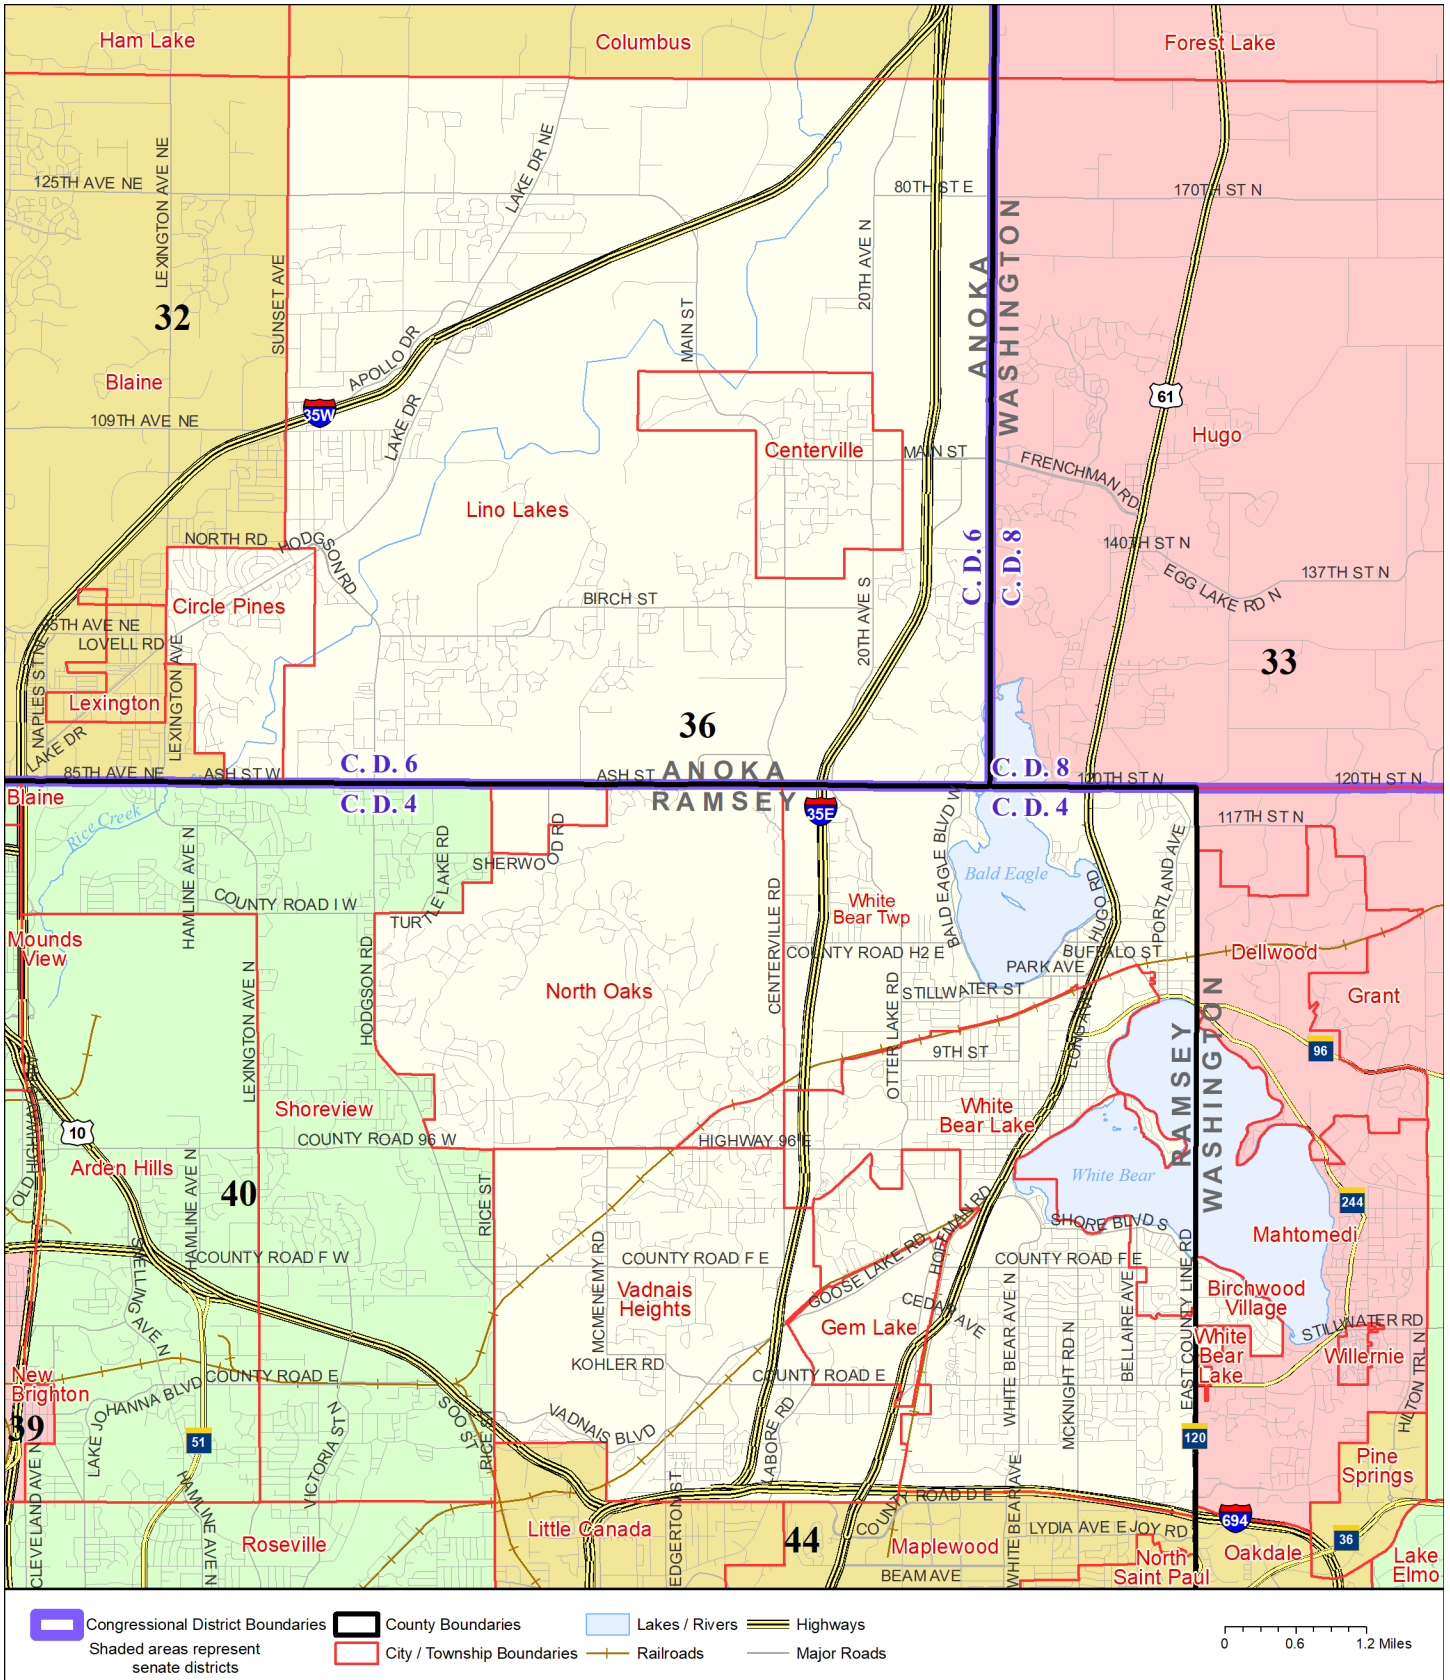

Senate District 36

Published by Office of the Minnesota Secretary of State, Elections Division. Current as of February 2022. Look up districts & polling places at <https://pollfinder.sos.state.mn.us>

About this map

This map shows the Congressional and Legislative Districts ordered by the Special Redistricting Panel in the matter of *Wattson, et al. v. Simon, et al.*, No. A21-0243 and A21-0546, on February 15, 2022, as modified by 2022 Session Laws Chapter 92, as corrected under *Minnesota Statutes* 2.91, subd. 2, or as adjusted under *Minnesota Statutes* 204B.146, subd. 3. Boundaries from LCC-GIS derived from U.S. Census. Road data is from Mn/DOT and U.S. Census (Statewide) and NCompass (Metro). Rail data is from Mn/DOT. Water data is from MN DNR.

District Description

Territory of Minnesota Senate District 36:

- This area in Anoka County:
 - Centerville
 - Circle Pines
 - Lino Lakes
- This area in Ramsey County:
 - Gem Lake
 - North Oaks
 - Vadnais Heights
 - White Bear Twp
 - White Bear Lake
- This area in Washington County:
 - Birchwood Village
 - White Bear Lake