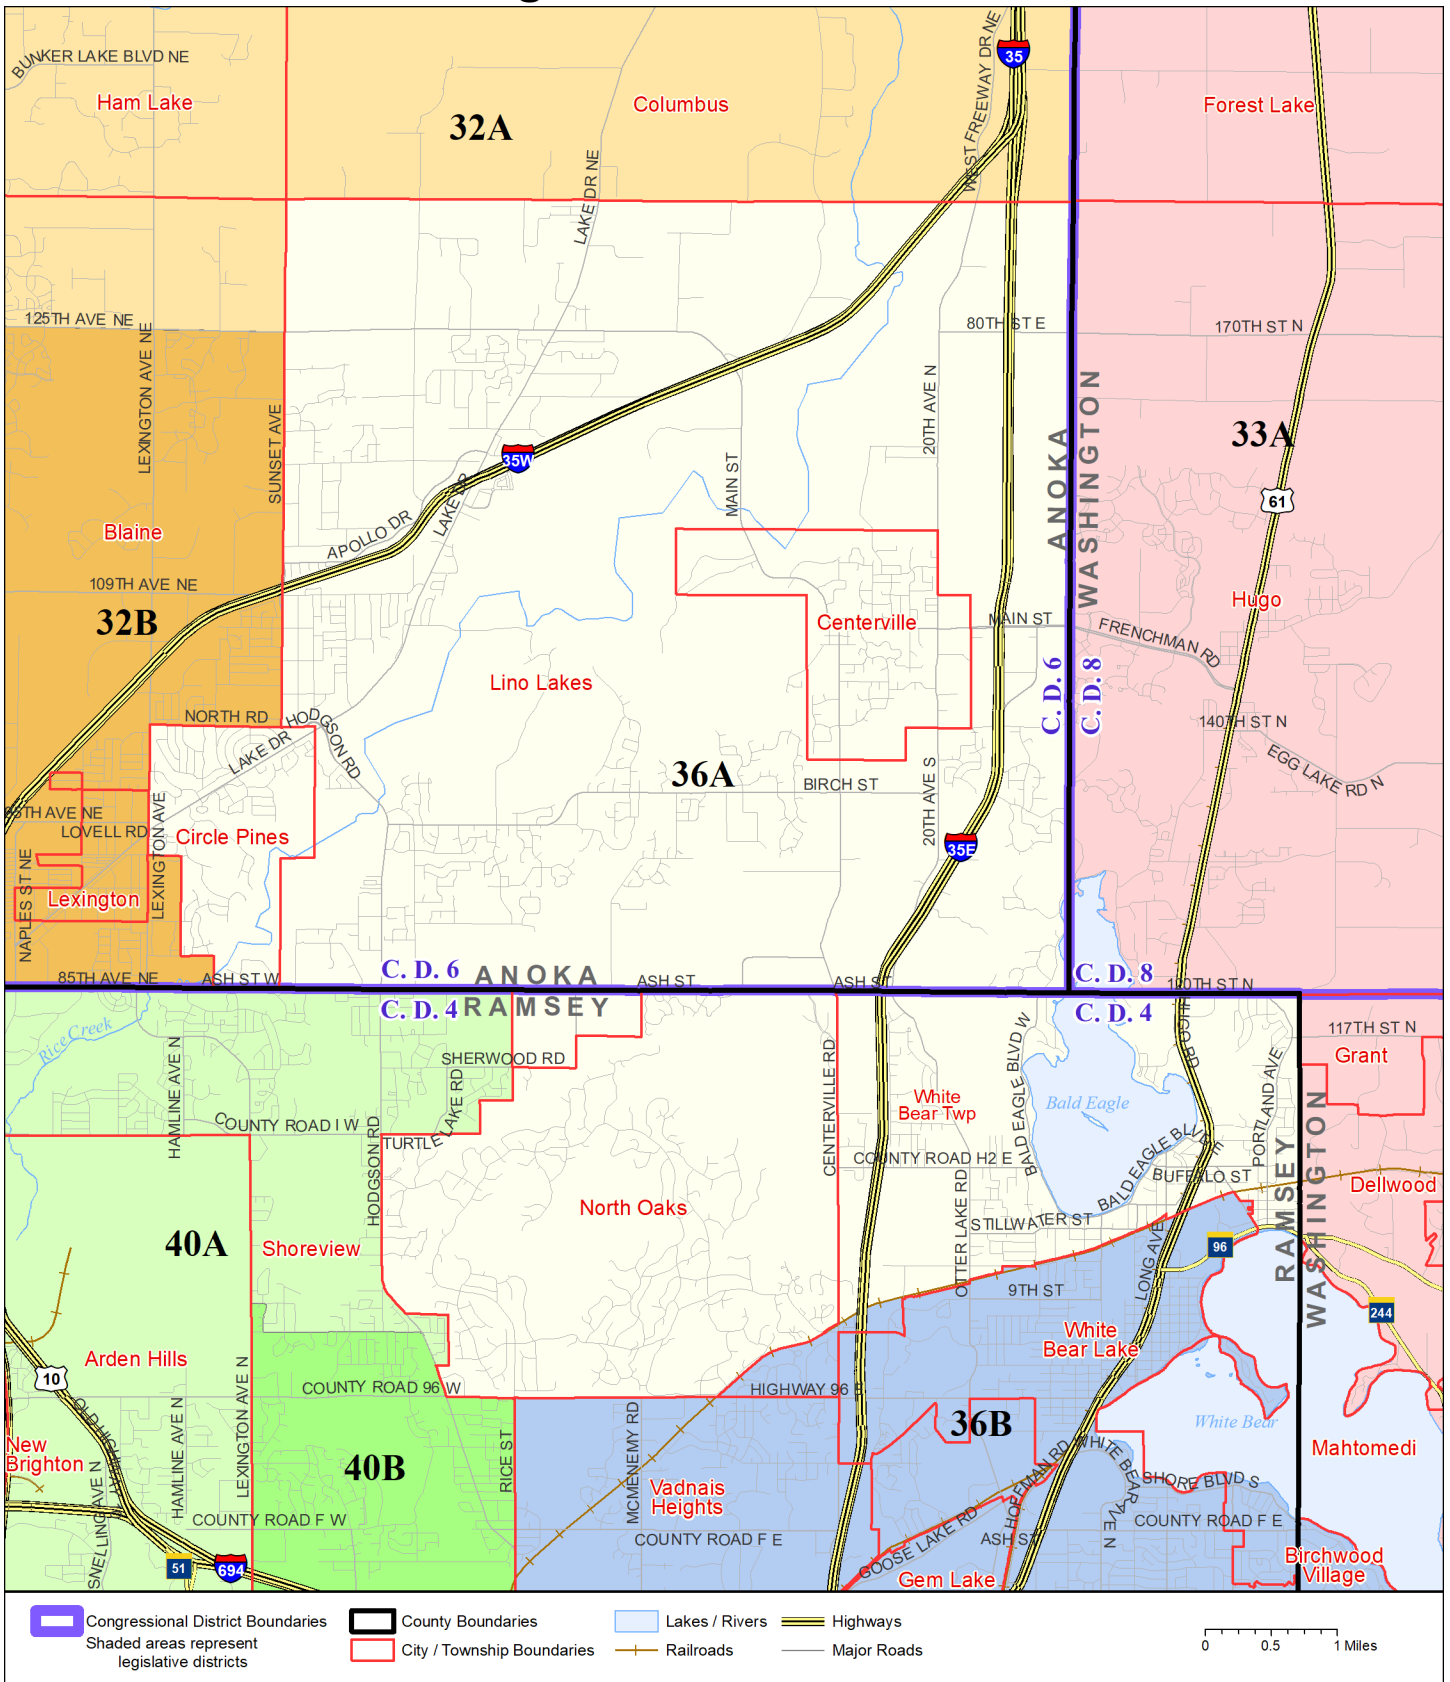

# Legislative District 36A

Published by Office of the Minnesota Secretary of State, Elections Division. Current as of February 2022. Look up districts & polling places at <https://pollfinder.sos.state.mn.us>

## About this map

This map shows the Congressional and Legislative Districts ordered by the Special Redistricting Panel in the matter of *Wattson, et al. v. Simon, et al*, No. A21-0243 and A21-0546, on February 15, 2022, as modified by 2022 Session Laws Chapter 92, as corrected under *Minnesota Statutes* 2.91, subd. 2, or as adjusted under *Minnesota Statutes* 204B.146, subd. 3. Boundaries from LCC-GIS derived from U.S. Census. Road data is from Mn/DOT and U.S. Census (Statewide) and NCompass (Metro). Rail data is from Mn/DOT. Water data is from MN DNR.

## **District Description**

Territory of Minnesota Legislative District 36A:

- This area in Anoka County:
  - Centerville
  - Circle Pines
  - Lino Lakes
- This area in Ramsey County:
  - North Oaks
  - These precincts in White Bear Twp:
    - WHITE BEAR TWP P-1
    - WHITE BEAR TWP P-2