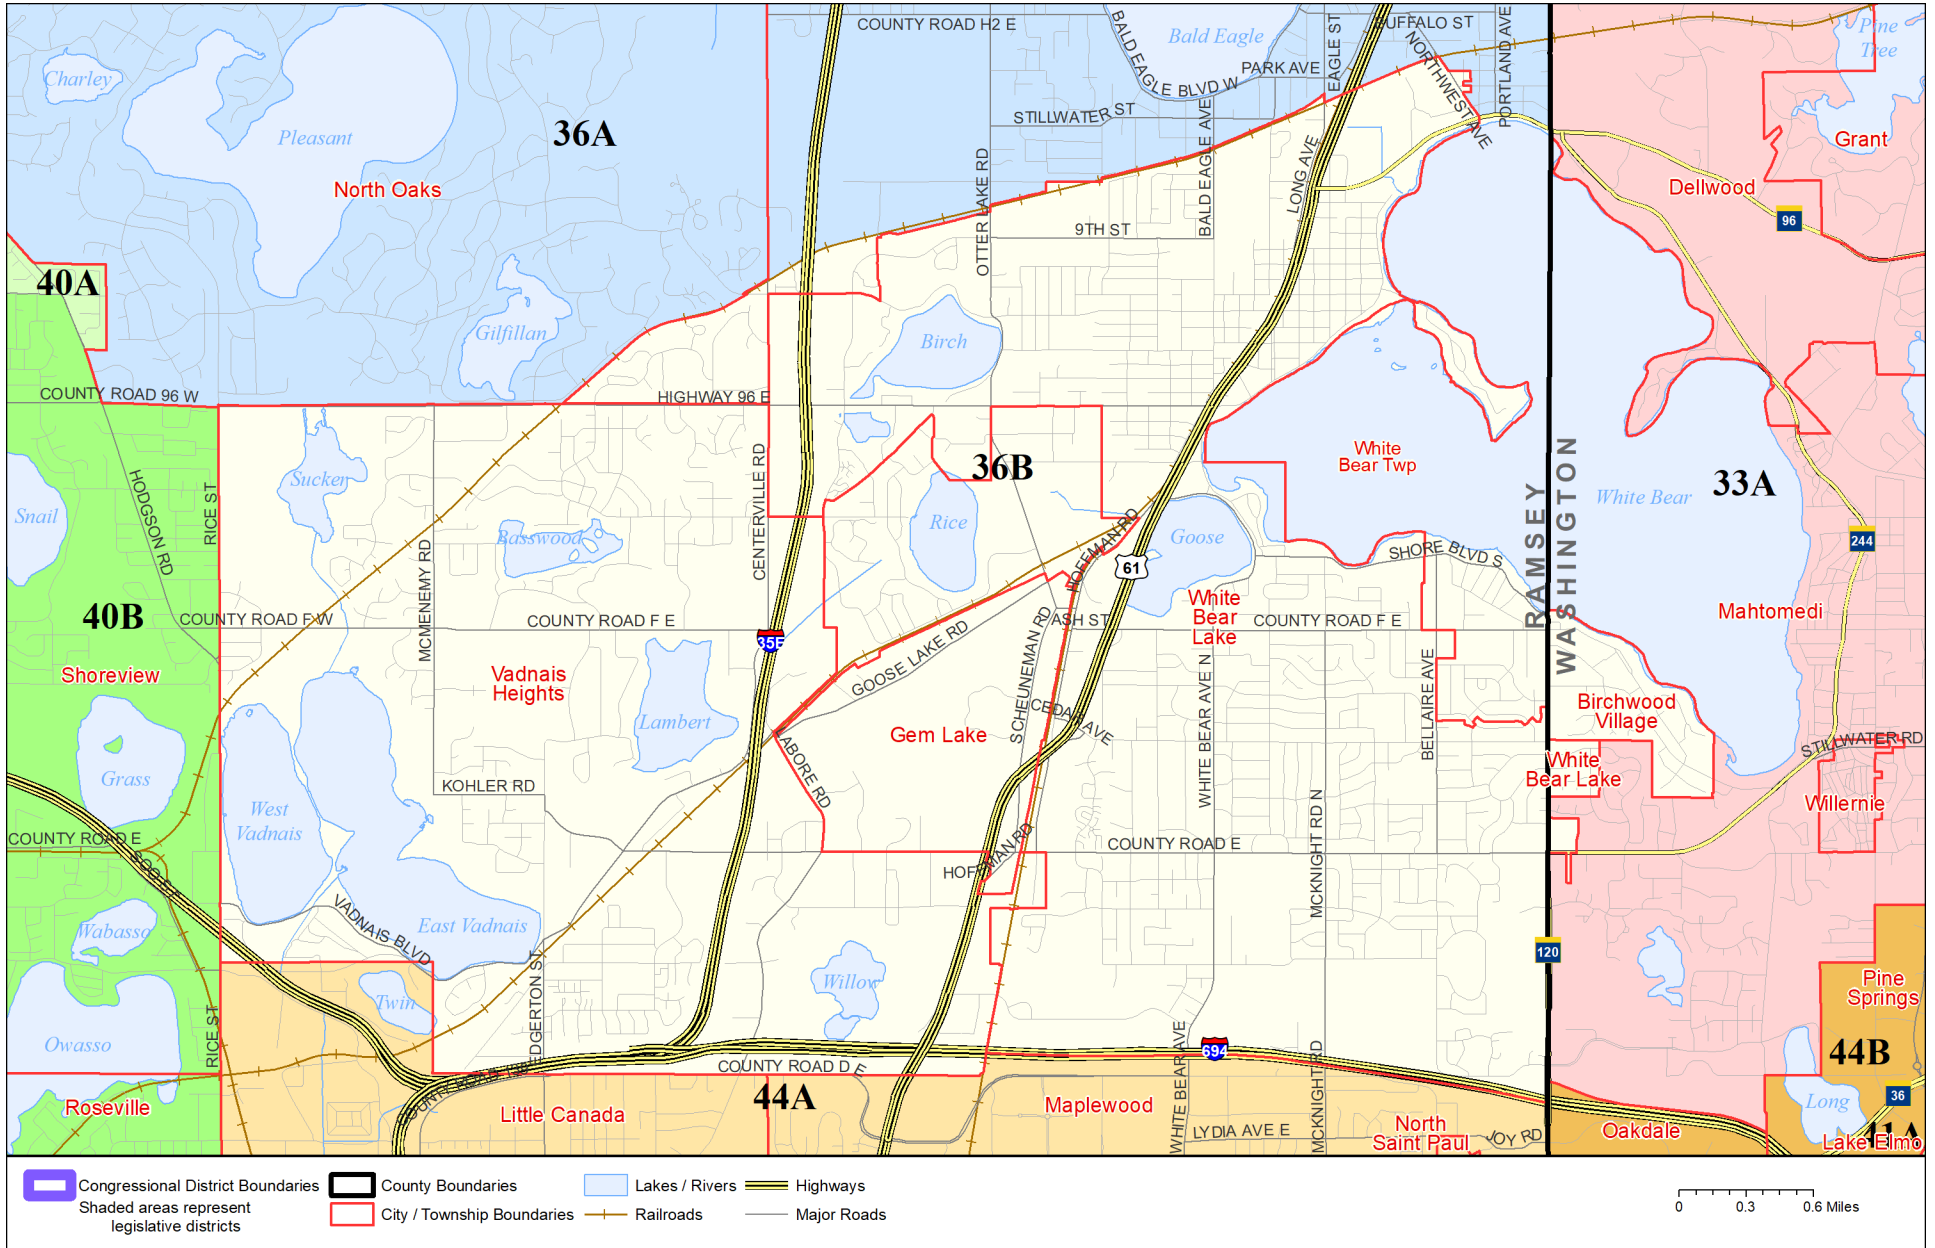

Legislative District 36B

Published by Office of the Minnesota Secretary of State, Elections Division. Current as of February 2022. Look up districts & polling places at <https://pollfinder.sos.state.mn.us>

About this map

This map shows the Congressional and Legislative Districts ordered by the Special Redistricting Panel in the matter of *Watson, et al. v. Simon, et al*, No. A21-0243 and A21-0546, on February 15, 2022, as modified by 2022 Session Laws Chapter 92, as corrected under *Minnesota Statutes* 2.91, subd. 2, or as adjusted under *Minnesota Statutes* 204B.146, subd. 3. Boundaries from LCC-GIS derived from U.S. Census. Road data is from Mn/DOT and U.S. Census (Statewide) and NCompass (Metro). Rail data is from Mn/DOT. Water data is from MN DNR.

District Description

Territory of Minnesota Legislative District 36B:

- This area in Ramsey County:
 - Gem Lake
 - Vadnais Heights
 - These precincts in White Bear Twp:
 - WHITE BEAR TWP P-5
 - WHITE BEAR TWP P-3
 - WHITE BEAR TWP P-4
 - White Bear Lake
- This area in Washington County:
 - Birchwood Village
 - White Bear Lake