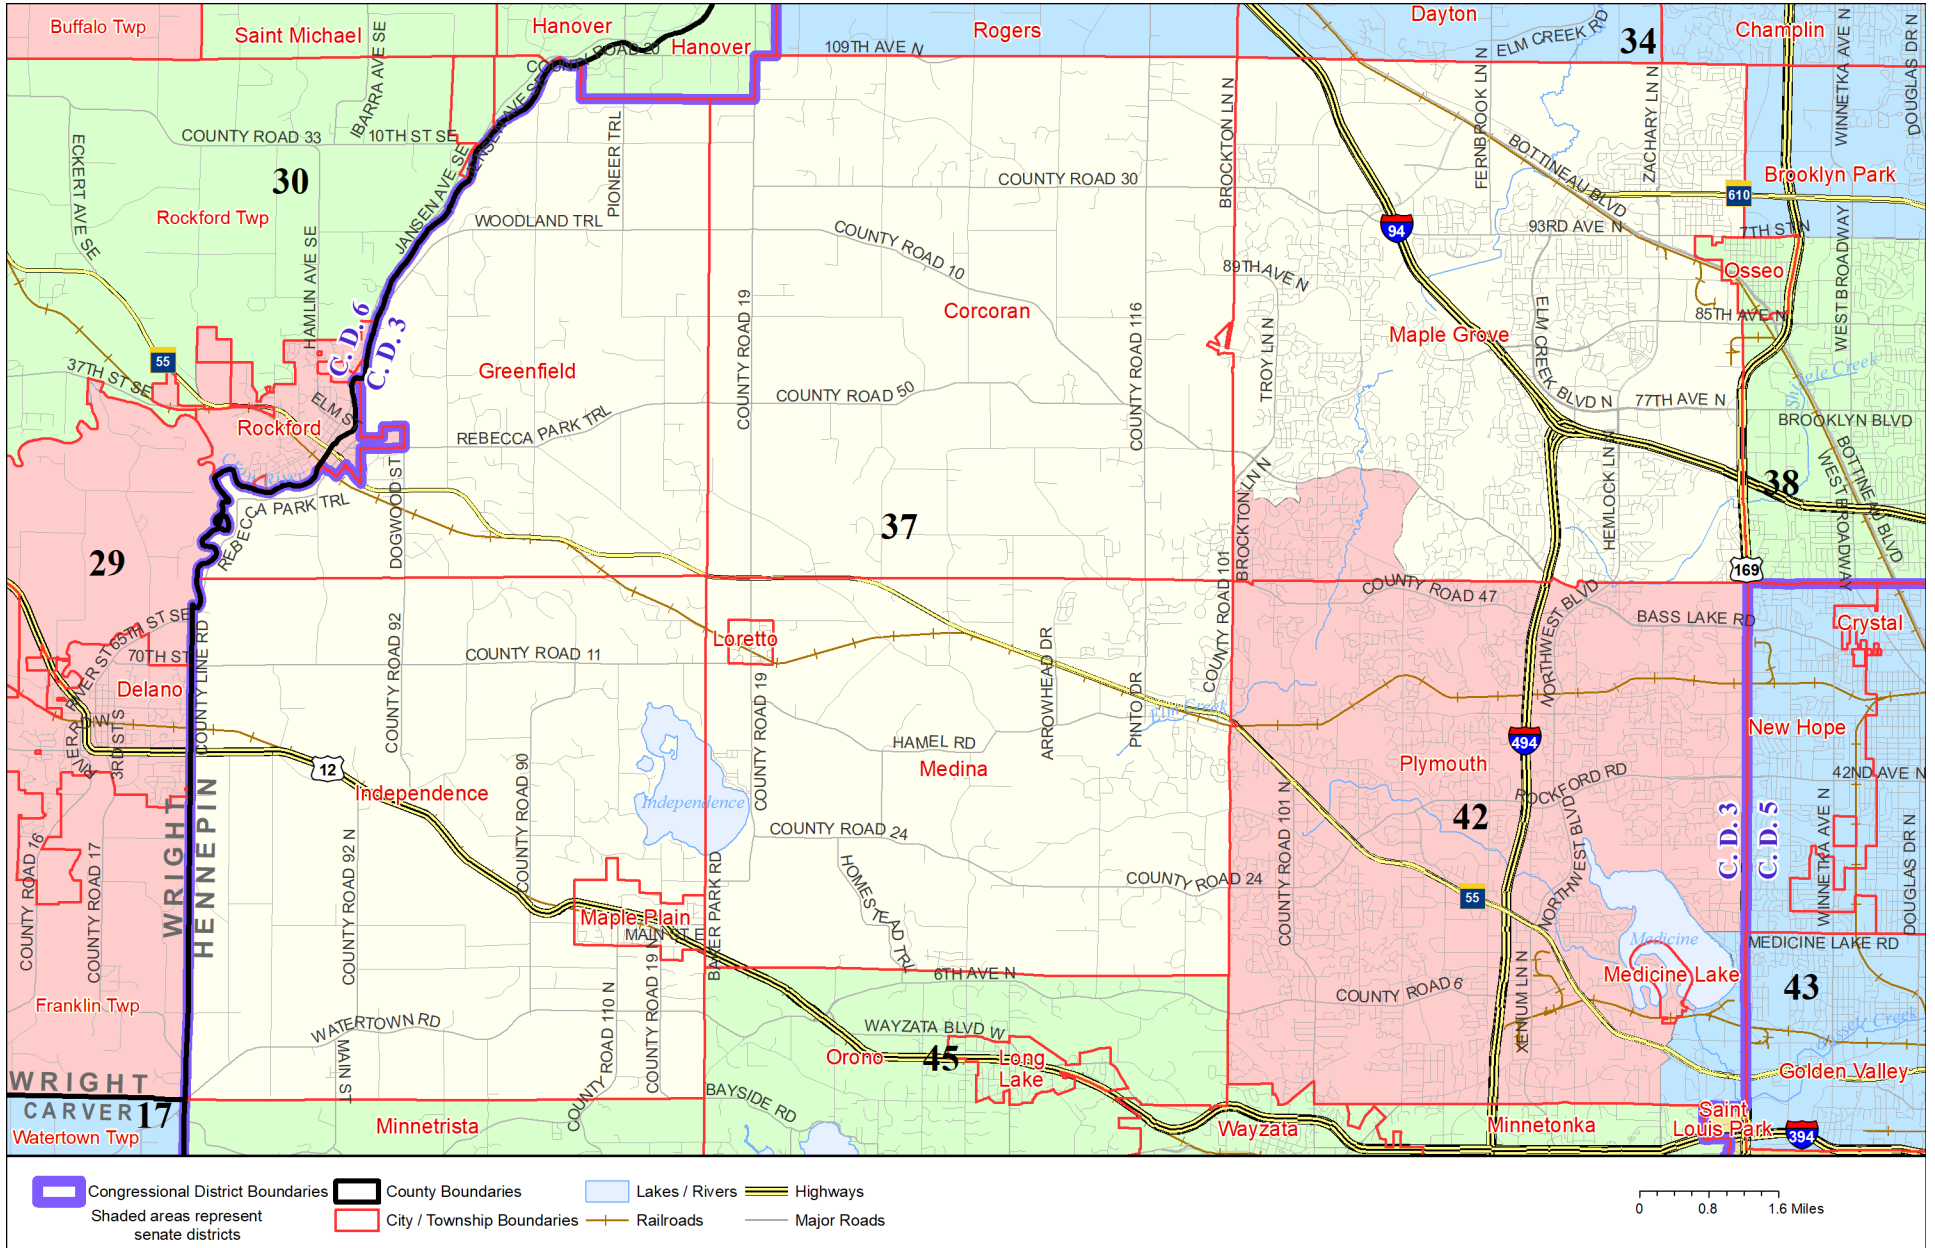

Senate District 37

Published by Office of the Minnesota Secretary of State, Elections Division. Current as of February 2022. Look up districts & polling places at <https://pollfinder.sos.state.mn.us>

About this map

This map shows the Congressional and Legislative Districts ordered by the Special Redistricting Panel in the matter of *Watson, et al. v. Simon, et al*, No. A21-0243 and A21-0546, on February 15, 2022, as modified by 2022 Session Laws Chapter 92, as corrected under *Minnesota Statutes* 2.91, subd. 2, or as adjusted under *Minnesota Statutes* 204B.146, subd. 3. Boundaries from LCC-GIS derived from U.S. Census. Road data is from Mn/DOT and U.S. Census (Statewide) and NCompass (Metro). Rail data is from Mn/DOT. Water data is from MN DNR.

District Description

Territory of Minnesota Senate District 37:

- This area in Hennepin County:
 - Corcoran
 - Greenfield
 - Independence
 - Loretto
 - These precincts in Maple Grove:
 - MAPLE GROVE P-01
 - MAPLE GROVE P-02
 - MAPLE GROVE P-03
 - MAPLE GROVE P-04
 - MAPLE GROVE P-05
 - MAPLE GROVE P-06
 - MAPLE GROVE P-07
 - MAPLE GROVE P-08
 - MAPLE GROVE P-09
 - MAPLE GROVE P-10
 - MAPLE GROVE P-11
 - MAPLE GROVE P-13
 - MAPLE GROVE P-14
 - MAPLE GROVE P-15
 - Maple Plain
 - Medina