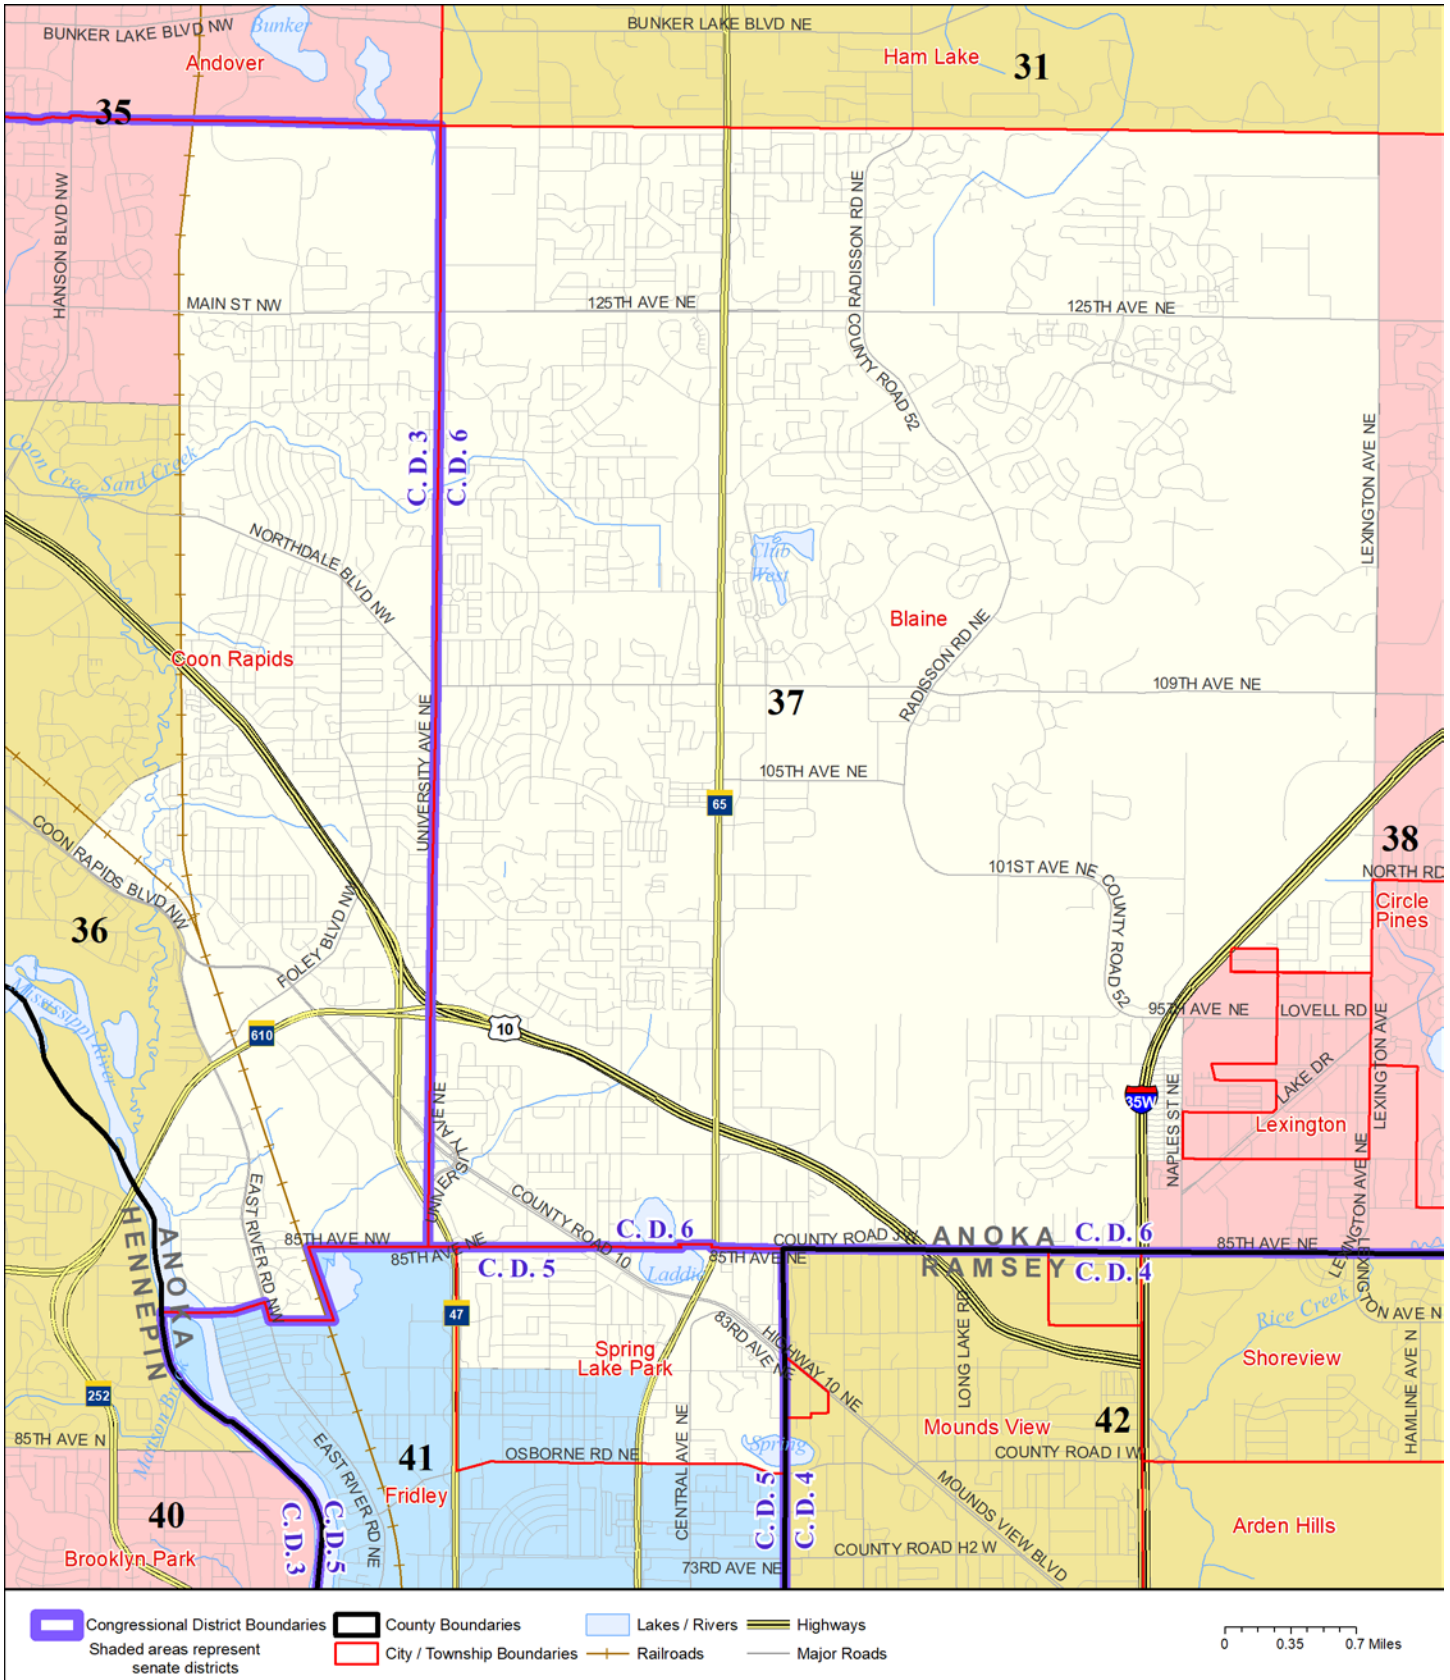

# Senate District 37

Published by Office of the Minnesota Secretary of State, Elections Division. Current as of December 2019. Look up districts & polling places at <https://pollfinder.sos.state.mn.us>

## About this map

This map shows the Congressional and Legislative Districts ordered by the Special Redistricting Panel in the matter of *Hippert, et al. v. Ritchie, et al*, No. A11-152, on February 21, 2012, as corrected under *Minnesota Statutes* 2.91, subd. 2 or adjusted under *Minnesota Statutes* 204B.146, subd. 3. Derived from precinct boundaries that are maintained by the Secretary of State and available for download at the [Minnesota Geospatial Commons](https://gisdata.mn.gov) (<https://gisdata.mn.gov>). Road data is from Mn/DOT and U.S. Census (Statewide) and NCompass (Metro). Rail data is from Mn/DOT. Water data is from MN DNR.

## District Description

Territory of Minnesota Senate District 37:

- This area in Anoka County:
  - These precincts in Blaine:
    - BLAINE W-1 P-1
    - BLAINE W-1 P-2
    - BLAINE W-1 P-3
    - BLAINE W-1 P-4
    - BLAINE W-1 P-5
    - BLAINE W-1 P-6
    - BLAINE W-2 P-1
    - BLAINE W-2 P-2A
    - BLAINE W-2 P-2B
    - BLAINE W-2 P-3
    - BLAINE W-2 P-4A
    - BLAINE W-2 P-4B
    - BLAINE W-2 P-5
    - BLAINE W-2 P-6
    - BLAINE W-3 P-1
    - BLAINE W-3 P-2
    - BLAINE W-3 P-3
    - BLAINE W-3 P-4
    - BLAINE W-3 P-5
    - BLAINE W-3 P-6
    - BLAINE W-3 P-7
  - These precincts in Coon Rapids:
    - COON RAPIDS W-2 P-2
    - COON RAPIDS W-2 P-3
    - COON RAPIDS W-2 P-4
    - COON RAPIDS W-3 P-4
    - COON RAPIDS W-5 P-1
    - COON RAPIDS W-5 P-2
    - COON RAPIDS W-5 P-3
    - COON RAPIDS W-5 P-4
    - COON RAPIDS W-5 P-5
  - These precincts in Spring Lake Park:
    - SPRING LAKE PARK P-1A
    - SPRING LAKE PARK P-3