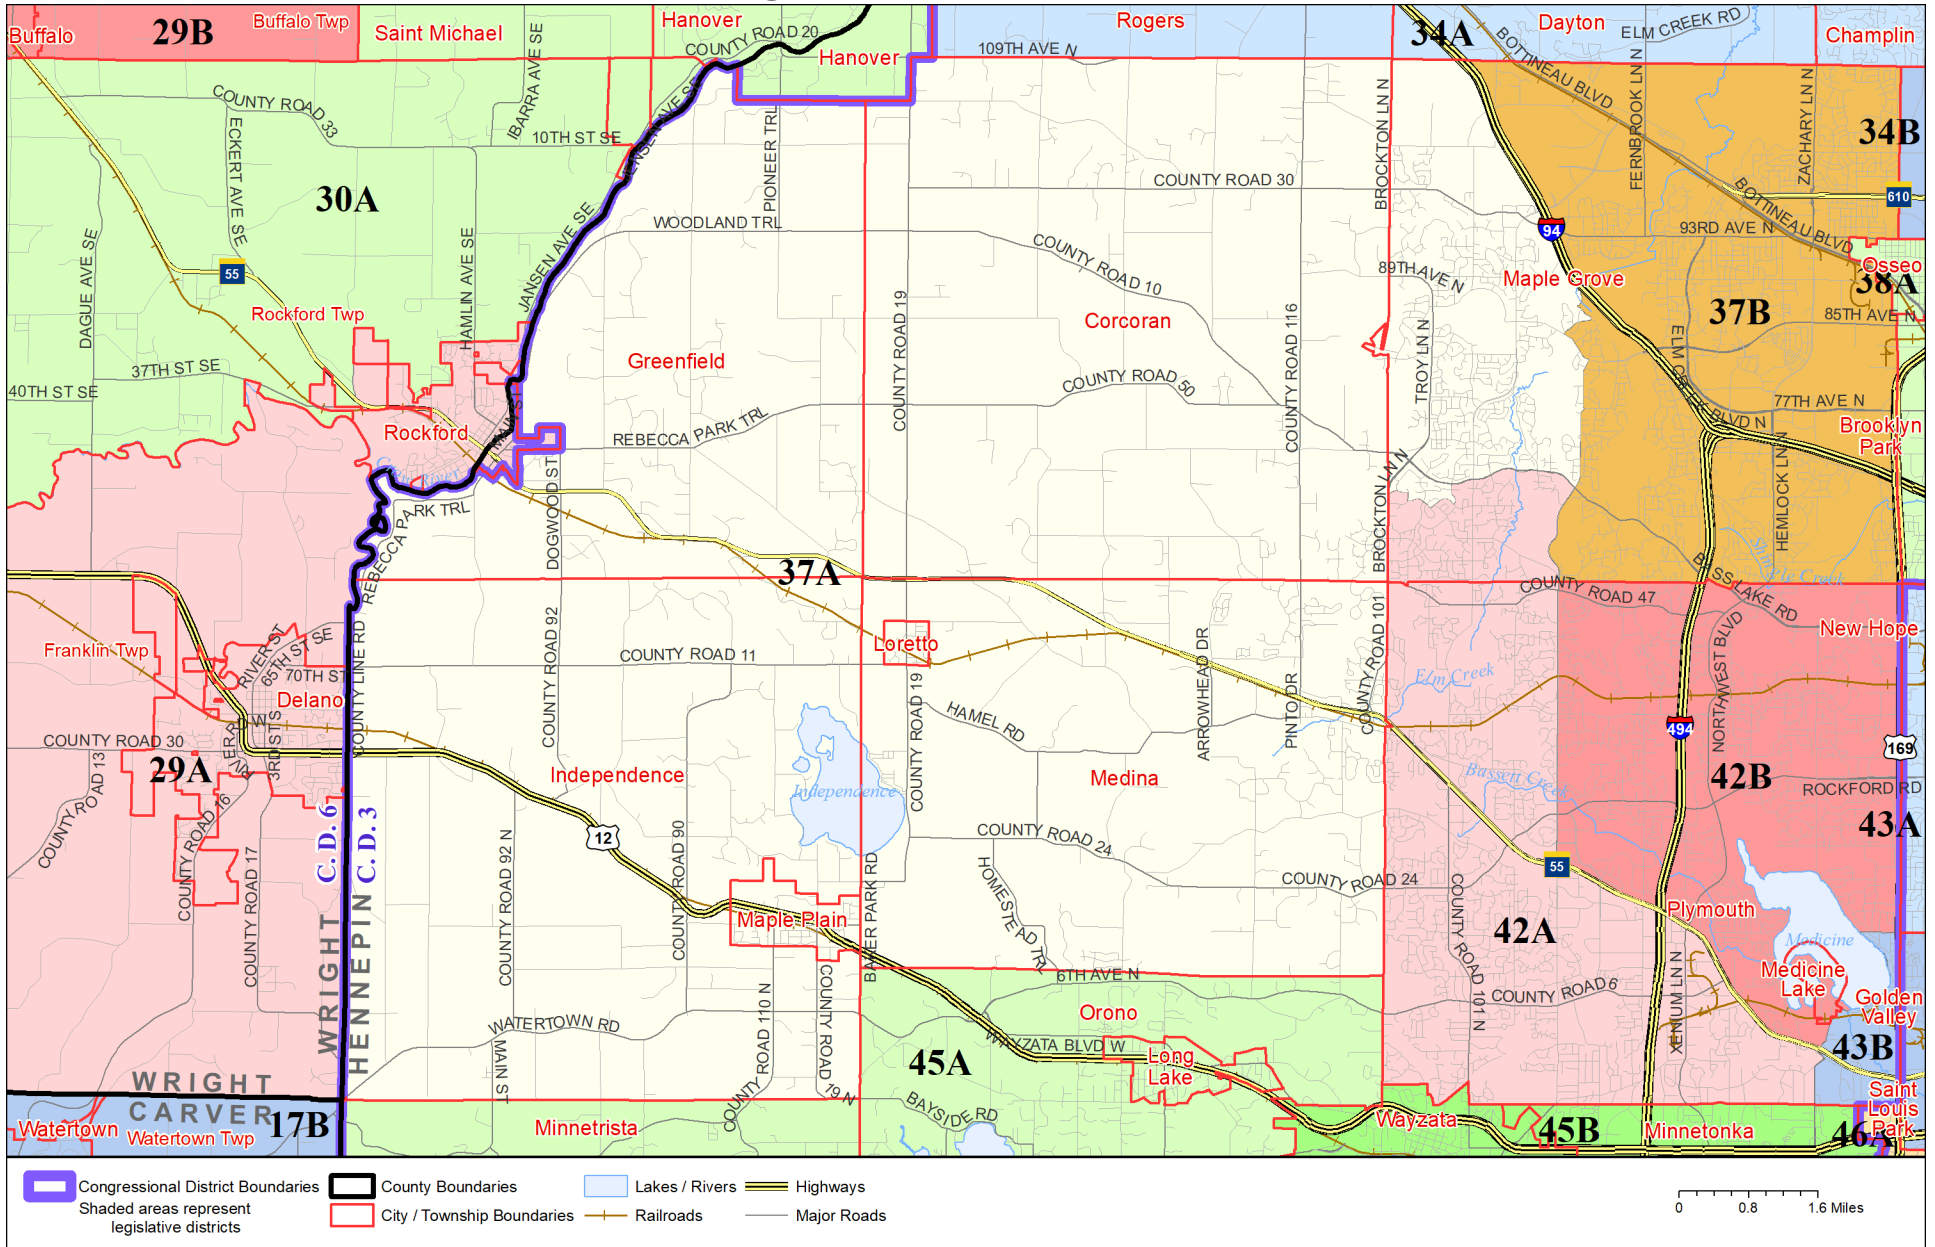

Legislative District 37A

Published by Office of the Minnesota Secretary of State, Elections Division. Current as of February 2022. Look up districts & polling places at <https://pollfinder.sos.state.mn.us>

About this map

This map shows the Congressional and Legislative Districts ordered by the Special Redistricting Panel in the matter of *Watson, et al. v. Simon, et al*, No. A21-0243 and A21-0546, on February 15, 2022, as modified by 2022 Session Laws Chapter 92, as corrected under *Minnesota Statutes* 2.91, subd. 2, or as adjusted under *Minnesota Statutes* 204B.146, subd. 3. Boundaries from LCC-GIS derived from U.S. Census. Road data is from Mn/DOT and U.S. Census (Statewide) and NCompass (Metro). Rail data is from Mn/DOT. Water data is from MN DNR.

District Description

Territory of Minnesota Legislative District 37A:

- This area in Hennepin County:
 - Corcoran
 - Greenfield
 - Independence
 - Loretto
 - These precincts in Maple Grove:
 - MAPLE GROVE P-01
 - MAPLE GROVE P-13
 - MAPLE GROVE P-14
 - MAPLE GROVE P-15
 - Maple Plain
 - Medina