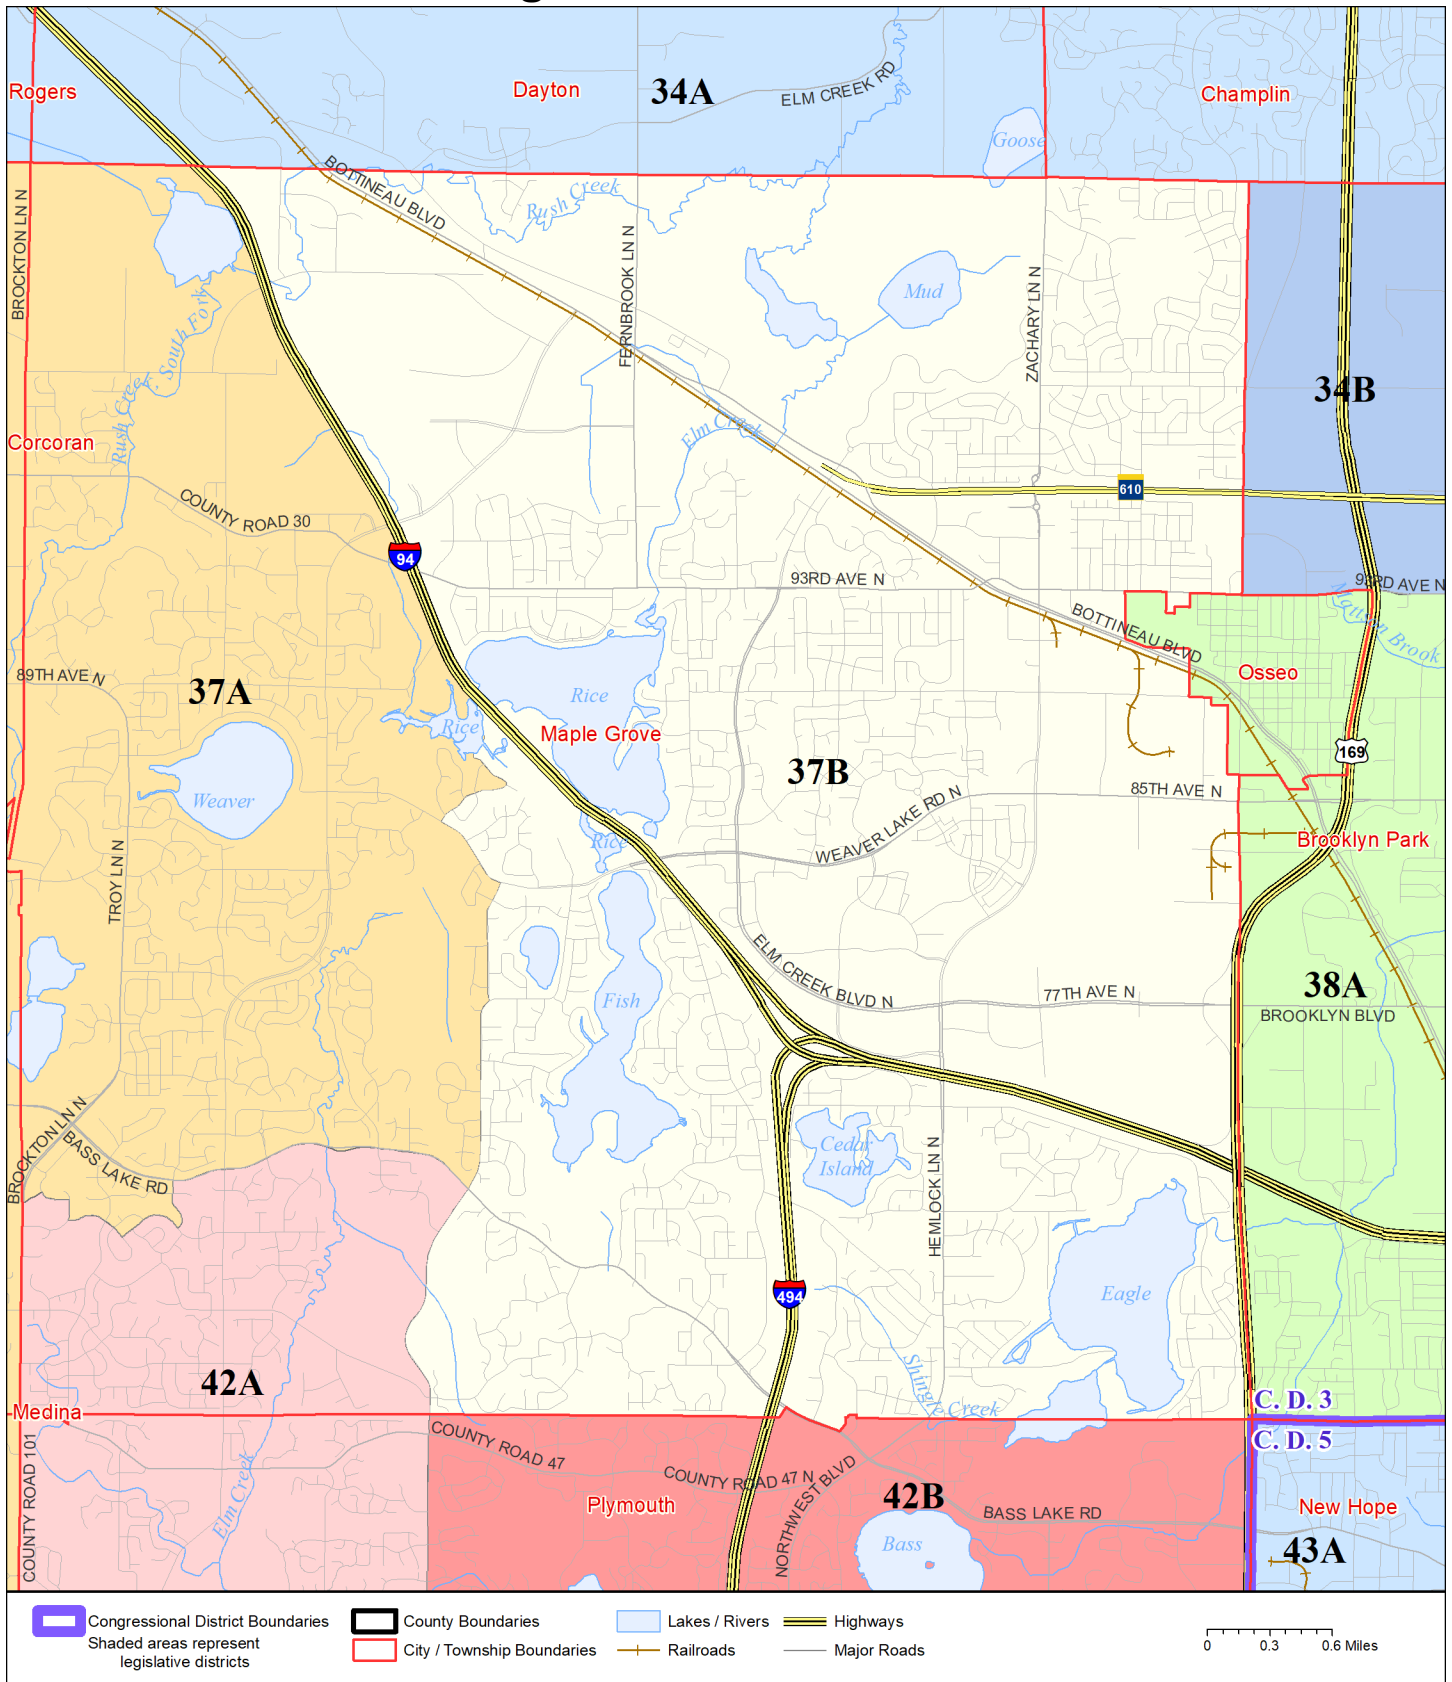

Legislative District 37B

Published by Office of the Minnesota Secretary of State, Elections Division. Current as of February 2022. Look up districts & polling places at <https://pollfinder.sos.state.mn.us>

About this map

This map shows the Congressional and Legislative Districts ordered by the Special Redistricting Panel in the matter of *Wattson, et al. v. Simon, et al*, No. A21-0243 and A21-0546, on February 15, 2022, as modified by 2022 Session Laws Chapter 92, as corrected under *Minnesota Statutes* 2.91, subd. 2, or as adjusted under *Minnesota Statutes* 204B.146, subd. 3. Boundaries from LCC-GIS derived from U.S. Census. Road data is from Mn/DOT and U.S. Census (Statewide) and NCompass (Metro). Rail data is from Mn/DOT. Water data is from MN DNR.

District Description

Territory of Minnesota Legislative District 37B:

- This area in Hennepin County:
 - These precincts in Maple Grove:
 - MAPLE GROVE P-02
 - MAPLE GROVE P-03
 - MAPLE GROVE P-04
 - MAPLE GROVE P-05
 - MAPLE GROVE P-06
 - MAPLE GROVE P-07
 - MAPLE GROVE P-08
 - MAPLE GROVE P-09
 - MAPLE GROVE P-10
 - MAPLE GROVE P-11