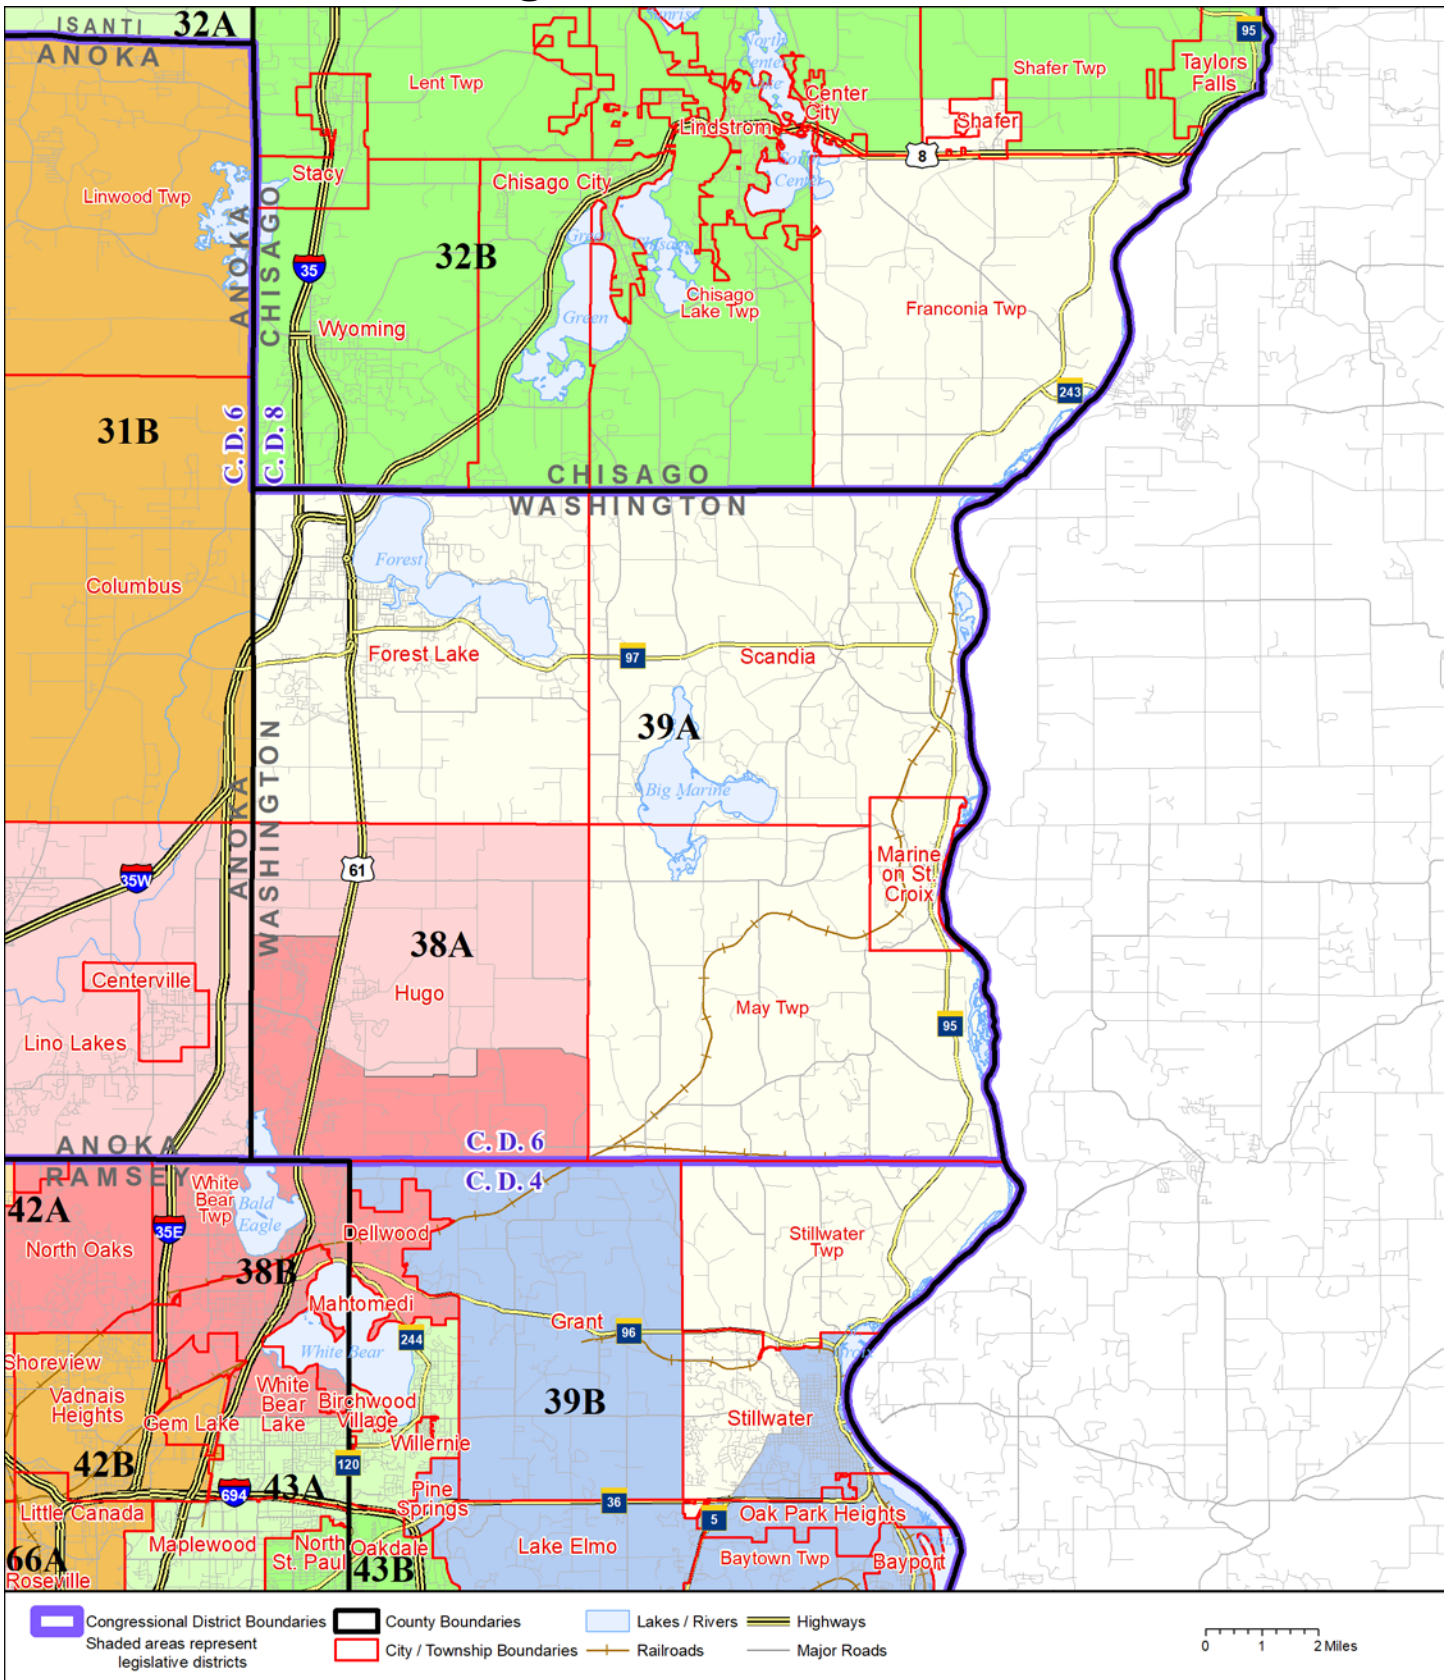

Legislative District 39A

Published by Office of the Minnesota Secretary of State, Elections Division. Current as of December 2019. Look up districts & polling places at <https://pollfinder.sos.state.mn.us>

About this map

This map shows the Congressional and Legislative Districts ordered by the Special Redistricting Panel in the matter of *Hippert, et al. v. Ritchie, et al*, No. A11-152, on February 21, 2012, as corrected under *Minnesota Statutes* 2.91, subd. 2 or adjusted under *Minnesota Statutes* 204B.146, subd. 3. Derived from precinct boundaries that are maintained by the Secretary of State and available for download at the [Minnesota Geospatial Commons](https://gisdata.mn.gov) (<https://gisdata.mn.gov>). Road data is from Mn/DOT and U.S. Census (Statewide) and NCompass (Metro). Rail data is from Mn/DOT. Water data is from MN DNR.

District Description

Territory of Minnesota Legislative District 39A:

- This area in Chisago County:
 - Franconia Twp
 - Shafer
 - These precincts in Shafer Twp:
 - SHAFER TWP P-B
- This area in Washington County:
 - Forest Lake
 - Marine On St. Croix
 - May Twp
 - Scandia
 - These precincts in Stillwater:
 - STILLWATER W-3 P-5
 - STILLWATER W-4 P-7
 - STILLWATER W-4 P-8
 - Stillwater Twp