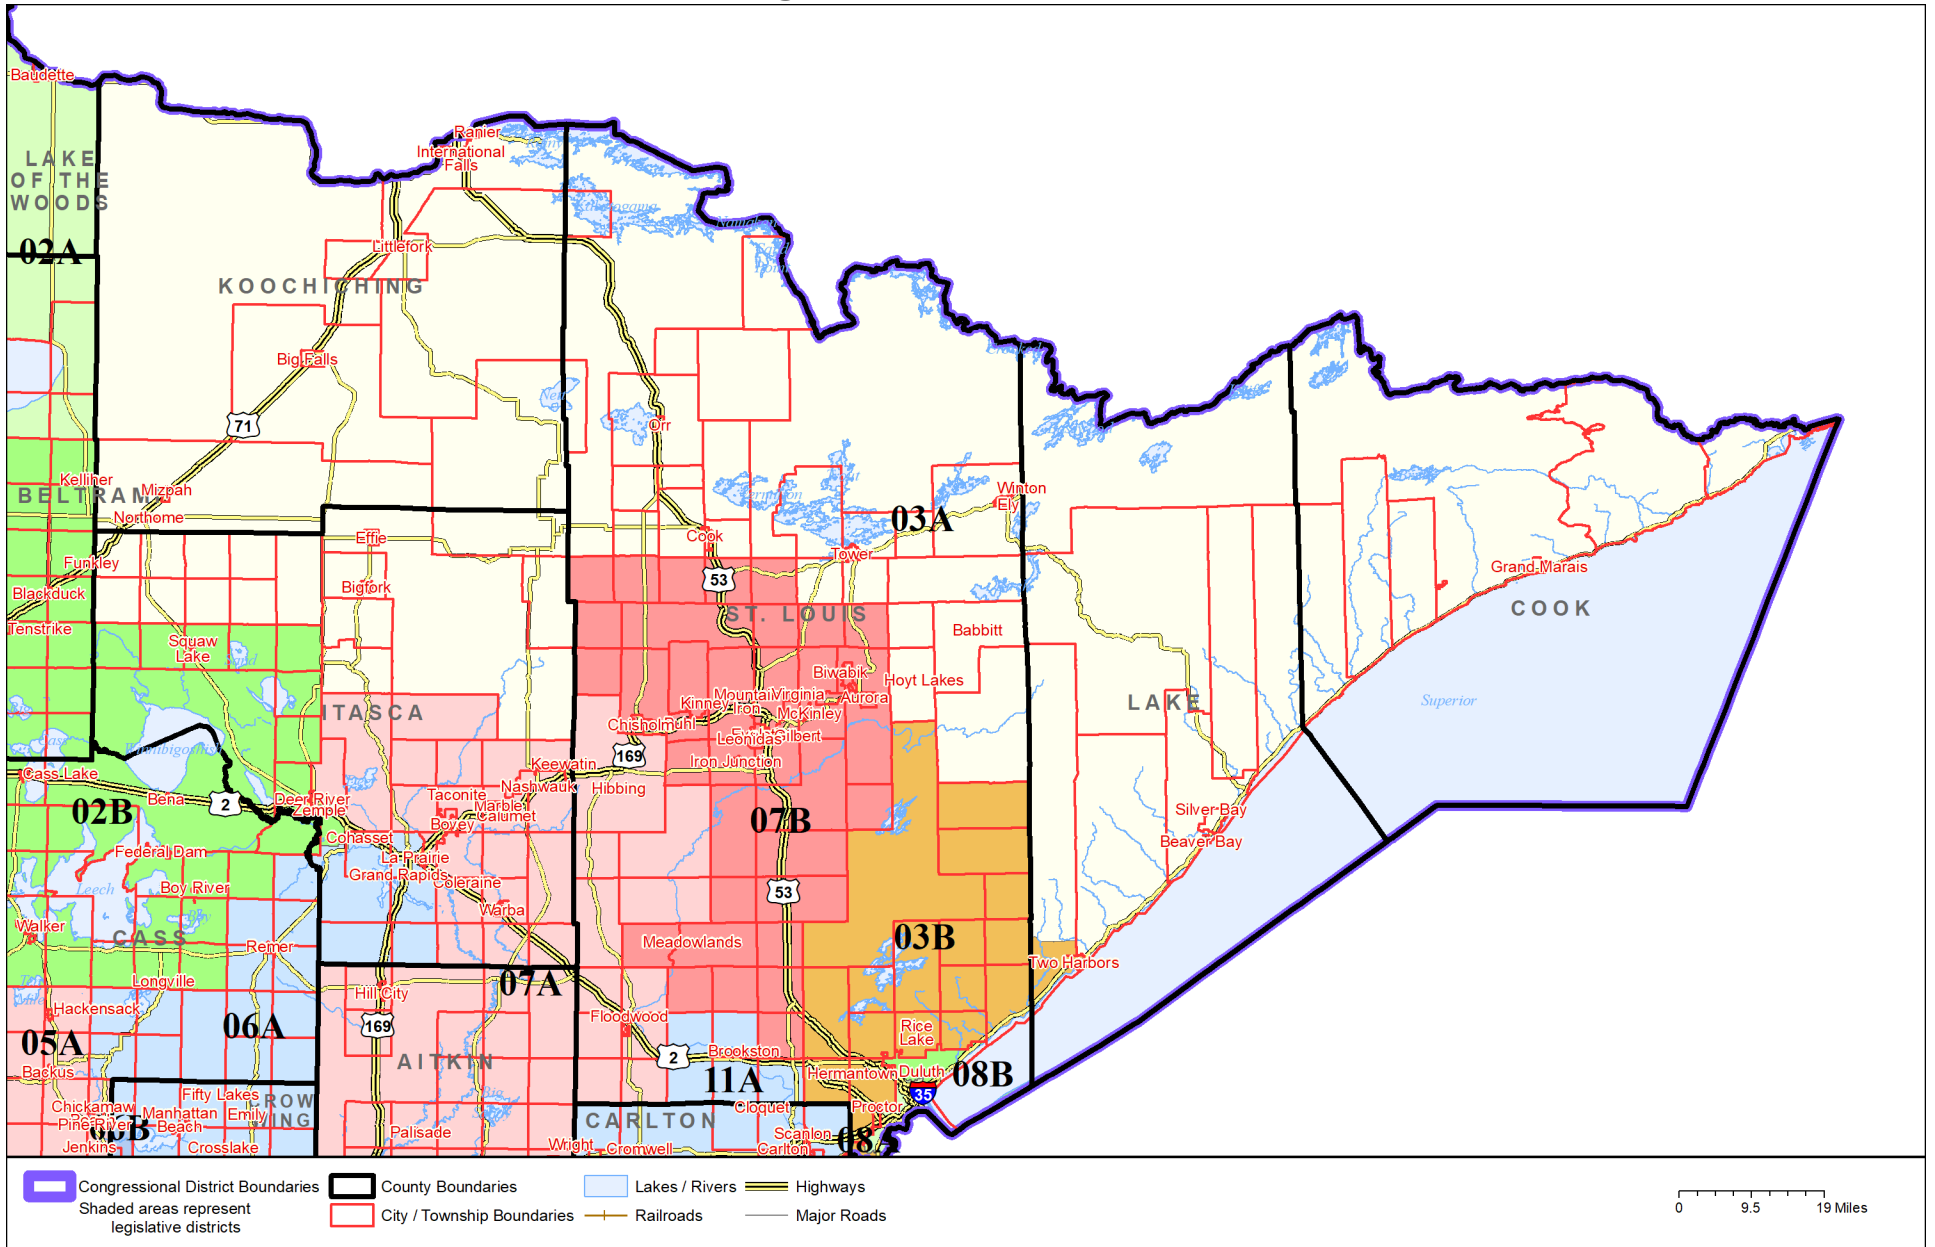

Legislative District 3A

Published by Office of the Minnesota Secretary of State, Elections Division. Current as of February 2022. Look up districts & polling places at <https://pollfinder.sos.state.mn.us>

About this map

This map shows the Congressional and Legislative Districts ordered by the Special Redistricting Panel in the matter of *Wattson, et al. v. Simon, et al*, No. A21-0243 and A21-0546, on February 15, 2022, as modified by 2022 Session Laws Chapter 92, as corrected under *Minnesota Statutes* 2.91, subd. 2, or as adjusted under *Minnesota Statutes* 204B.146, subd. 3. Boundaries from LCC-GIS derived from U.S. Census. Road data is from Mn/DOT and U.S. Census (Statewide) and NCompass (Metro). Rail data is from Mn/DOT. Water data is from MN DNR.

District Description

Territory of Minnesota Legislative District 3A:

- Cook County
- This area in Itasca County:
 - Alvwood Twp
 - Ardenhurst Twp
 - Bearville Twp
 - Bigfork
 - Bigfork Twp
 - Carpenter Twp
 - Effie
 - Grattan Twp
 - Kinghurst Twp
 - Marcell Twp
 - Moose Park Twp
 - Nore Twp
 - Pomroy Twp
 - Stokes Twp
 - Wirt Twp
 - These precincts in unorganized territory:
 - LIBERTY PREC
 - LONG LAKE PREC
 - MCLEOD PREC
 - NORTH UNORGANIZED PREC
- Koochiching County
- This area in Lake County:
 - Beaver Bay
 - Beaver Bay Twp
 - Crystal Bay Twp
 - Fall Lake Twp
 - Silver Bay
 - Silver Creek Twp
 - Stony River Twp
 - These precincts in unorganized territory:
 - UNORG TERR NO 1
 - UNORG TERR NO 2 PREC 4
 - UNORG TERR NO 2 PREC 5
- This area in St. Louis County: