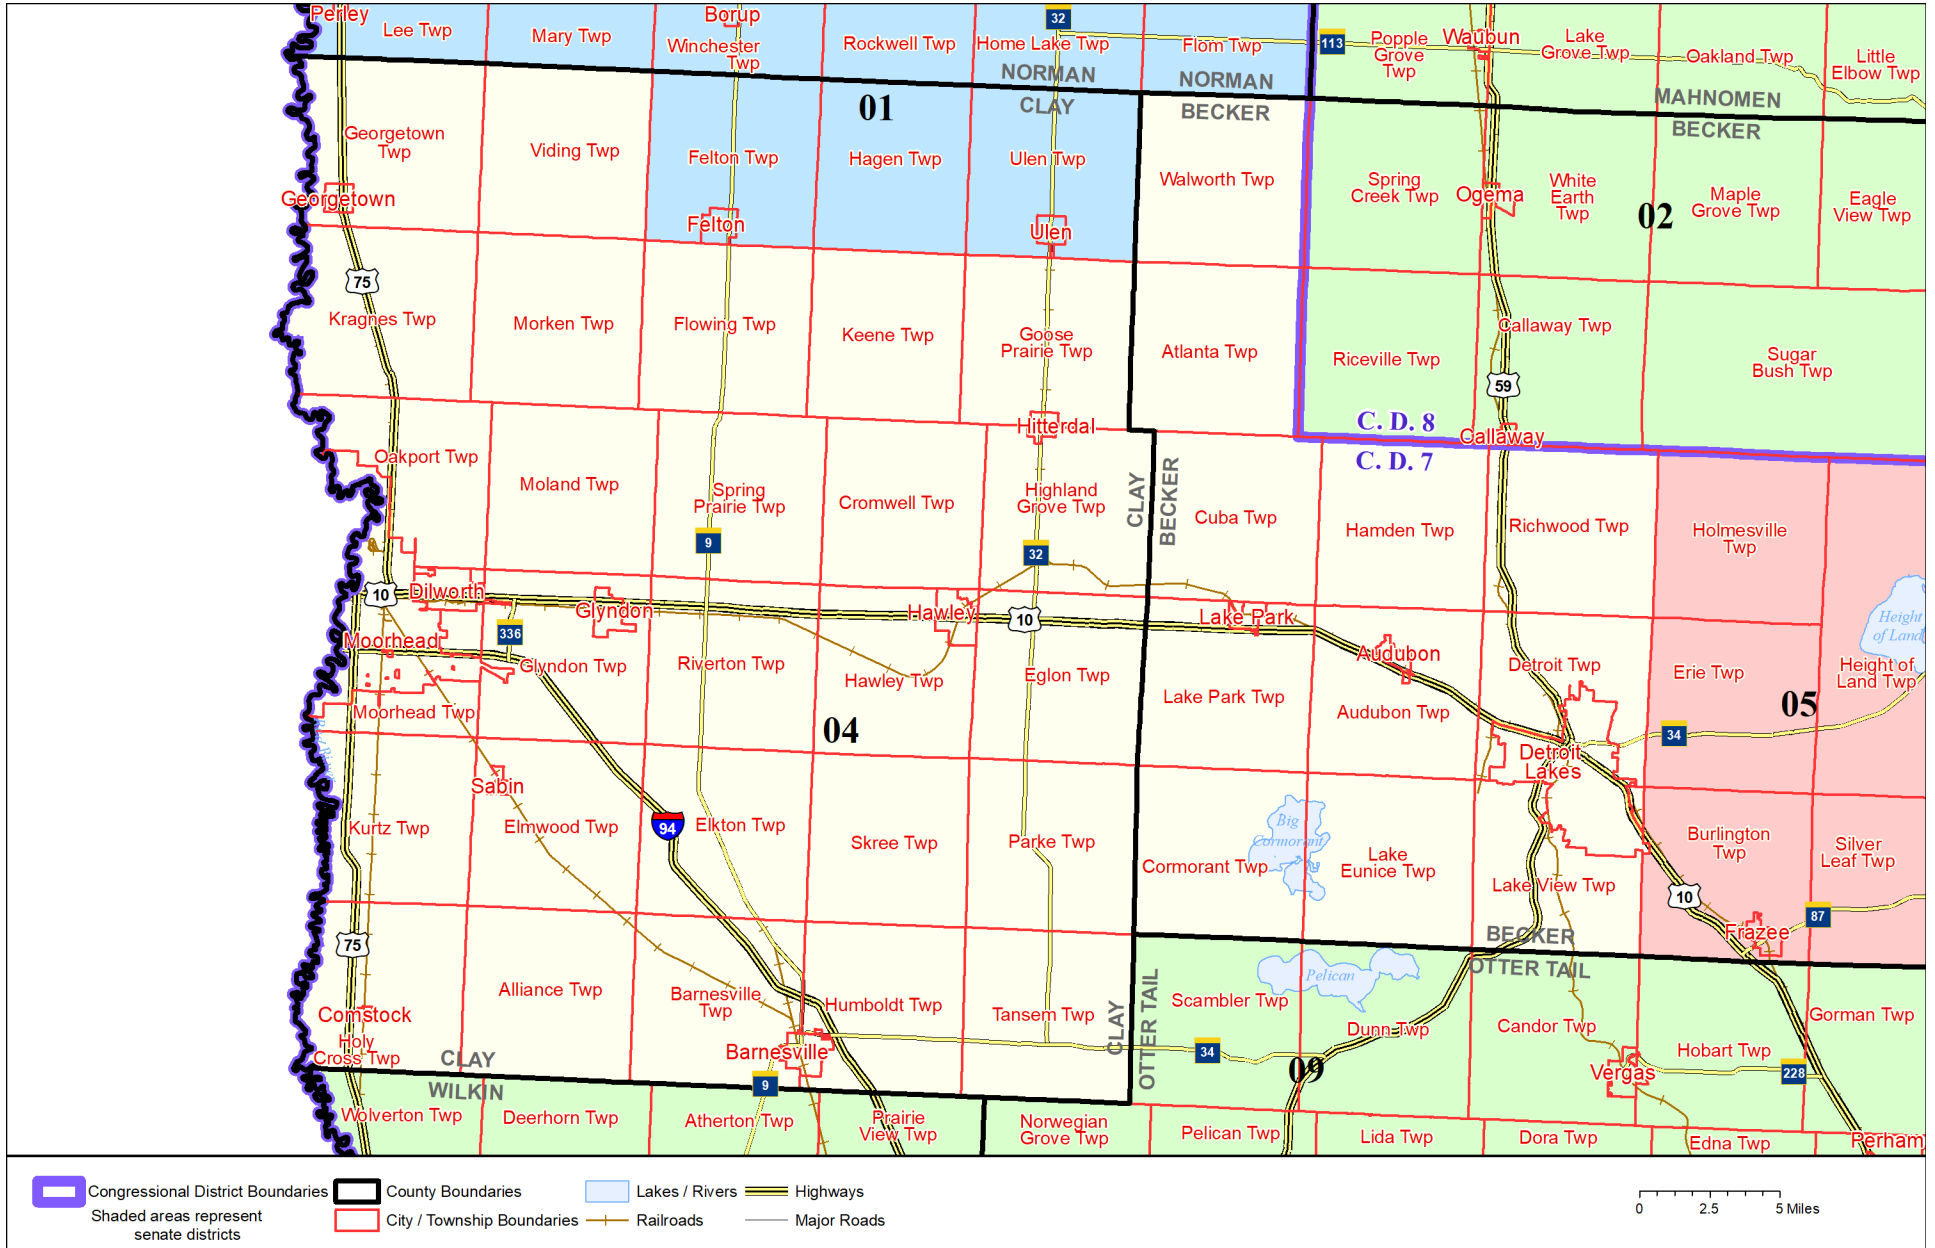

Senate District 4

Published by Office of the Minnesota Secretary of State, Elections Division. Current as of February 2022. Look up districts & polling places at <https://pollfinder.sos.state.mn.us>

About this map

This map shows the Congressional and Legislative Districts ordered by the Special Redistricting Panel in the matter of *Wattson, et al. v. Simon, et al*, No. A21-0243 and A21-0546, on February 15, 2022, as modified by 2022 Session Laws Chapter 92, as corrected under *Minnesota Statutes* 2.91, subd. 2, or as adjusted under *Minnesota Statutes* 204B.146, subd. 3. Boundaries from LCC-GIS derived from U.S. Census. Road data is from Mn/DOT and U.S. Census (Statewide) and NCompass (Metro). Rail data is from Mn/DOT. Water data is from MN DNR.

District Description

Territory of Minnesota Senate District 4:

- This area in Becker County:
 - Atlanta Twp
 - Audubon
 - Audubon Twp
 - Cormorant Twp
 - Cuba Twp
 - Detroit Twp
 - Detroit Lakes
 - Hamden Twp
 - Lake Eunice Twp
 - Lake Park
 - Lake Park Twp
 - Lake View Twp
 - Richwood Twp
 - Walworth Twp
- This area in Clay County:
 - Alliance Twp
 - Barnesville
 - Barnesville Twp
 - Comstock
 - Cromwell Twp
 - Dilworth
 - Eglon Twp
 - Elkton Twp
 - Elmwood Twp
 - Flowing Twp
 - Georgetown
 - Georgetown Twp
 - Glyndon
 - Glyndon Twp
 - Goose Prairie Twp
 - Hawley
 - Hawley Twp
 - Highland Grove Twp
 - Hitterdal
 - Holy Cross Twp

- Humboldt Twp
- Keene Twp
- Kragnes Twp
- Kurtz Twp
- Moland Twp
- Moorhead
- Moorhead Twp
- Morken Twp
- Oakport Twp
- Parke Twp
- Riverton Twp
- Sabin
- Skree Twp
- Spring Prairie Twp
- Tansem Twp
- Viding Twp