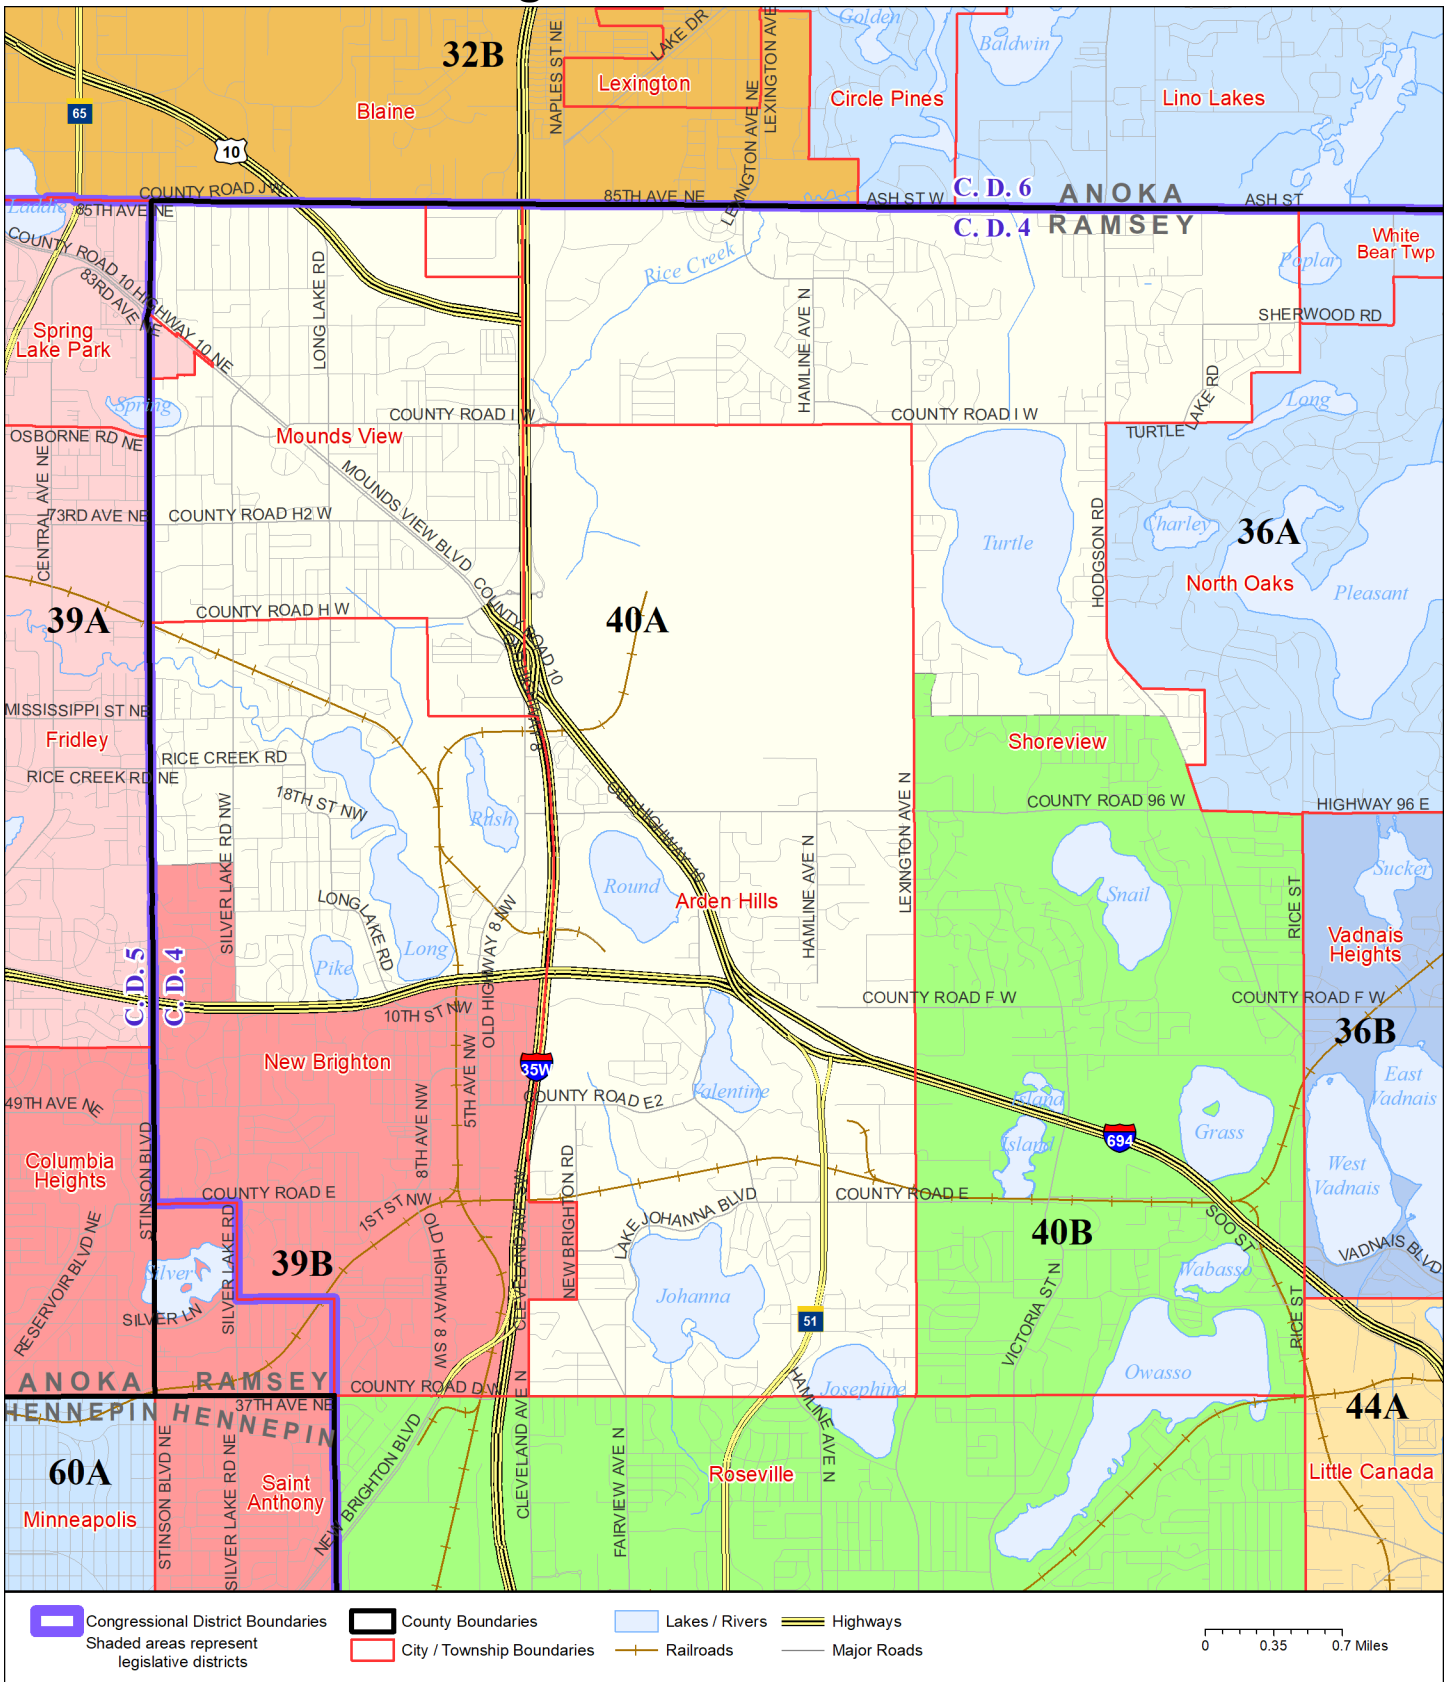

Legislative District 40A

Published by Office of the Minnesota Secretary of State, Elections Division. Current as of February 2022. Look up districts & polling places at <https://pollfinder.sos.state.mn.us>

About this map

This map shows the Congressional and Legislative Districts ordered by the Special Redistricting Panel in the matter of *Wattson, et al. v. Simon, et al*, No. A21-0243 and A21-0546, on February 15, 2022, as modified by 2022 Session Laws Chapter 92, as corrected under *Minnesota Statutes* 2.91, subd. 2, or as adjusted under *Minnesota Statutes* 204B.146, subd. 3. Boundaries from LCC-GIS derived from U.S. Census. Road data is from Mn/DOT and U.S. Census (Statewide) and NCompass (Metro). Rail data is from Mn/DOT. Water data is from MN DNR.

District Description

Territory of Minnesota Legislative District 40A:

- This area in Ramsey County:
 - Arden Hills
 - Blaine
 - Mounds View
 - These precincts in New Brighton:
 - NEW BRIGHTON P-6
 - NEW BRIGHTON P-7
 - NEW BRIGHTON P-8
 - These precincts in Shoreview:
 - SHOREVIEW P-5
 - SHOREVIEW P-6
 - SHOREVIEW P-7