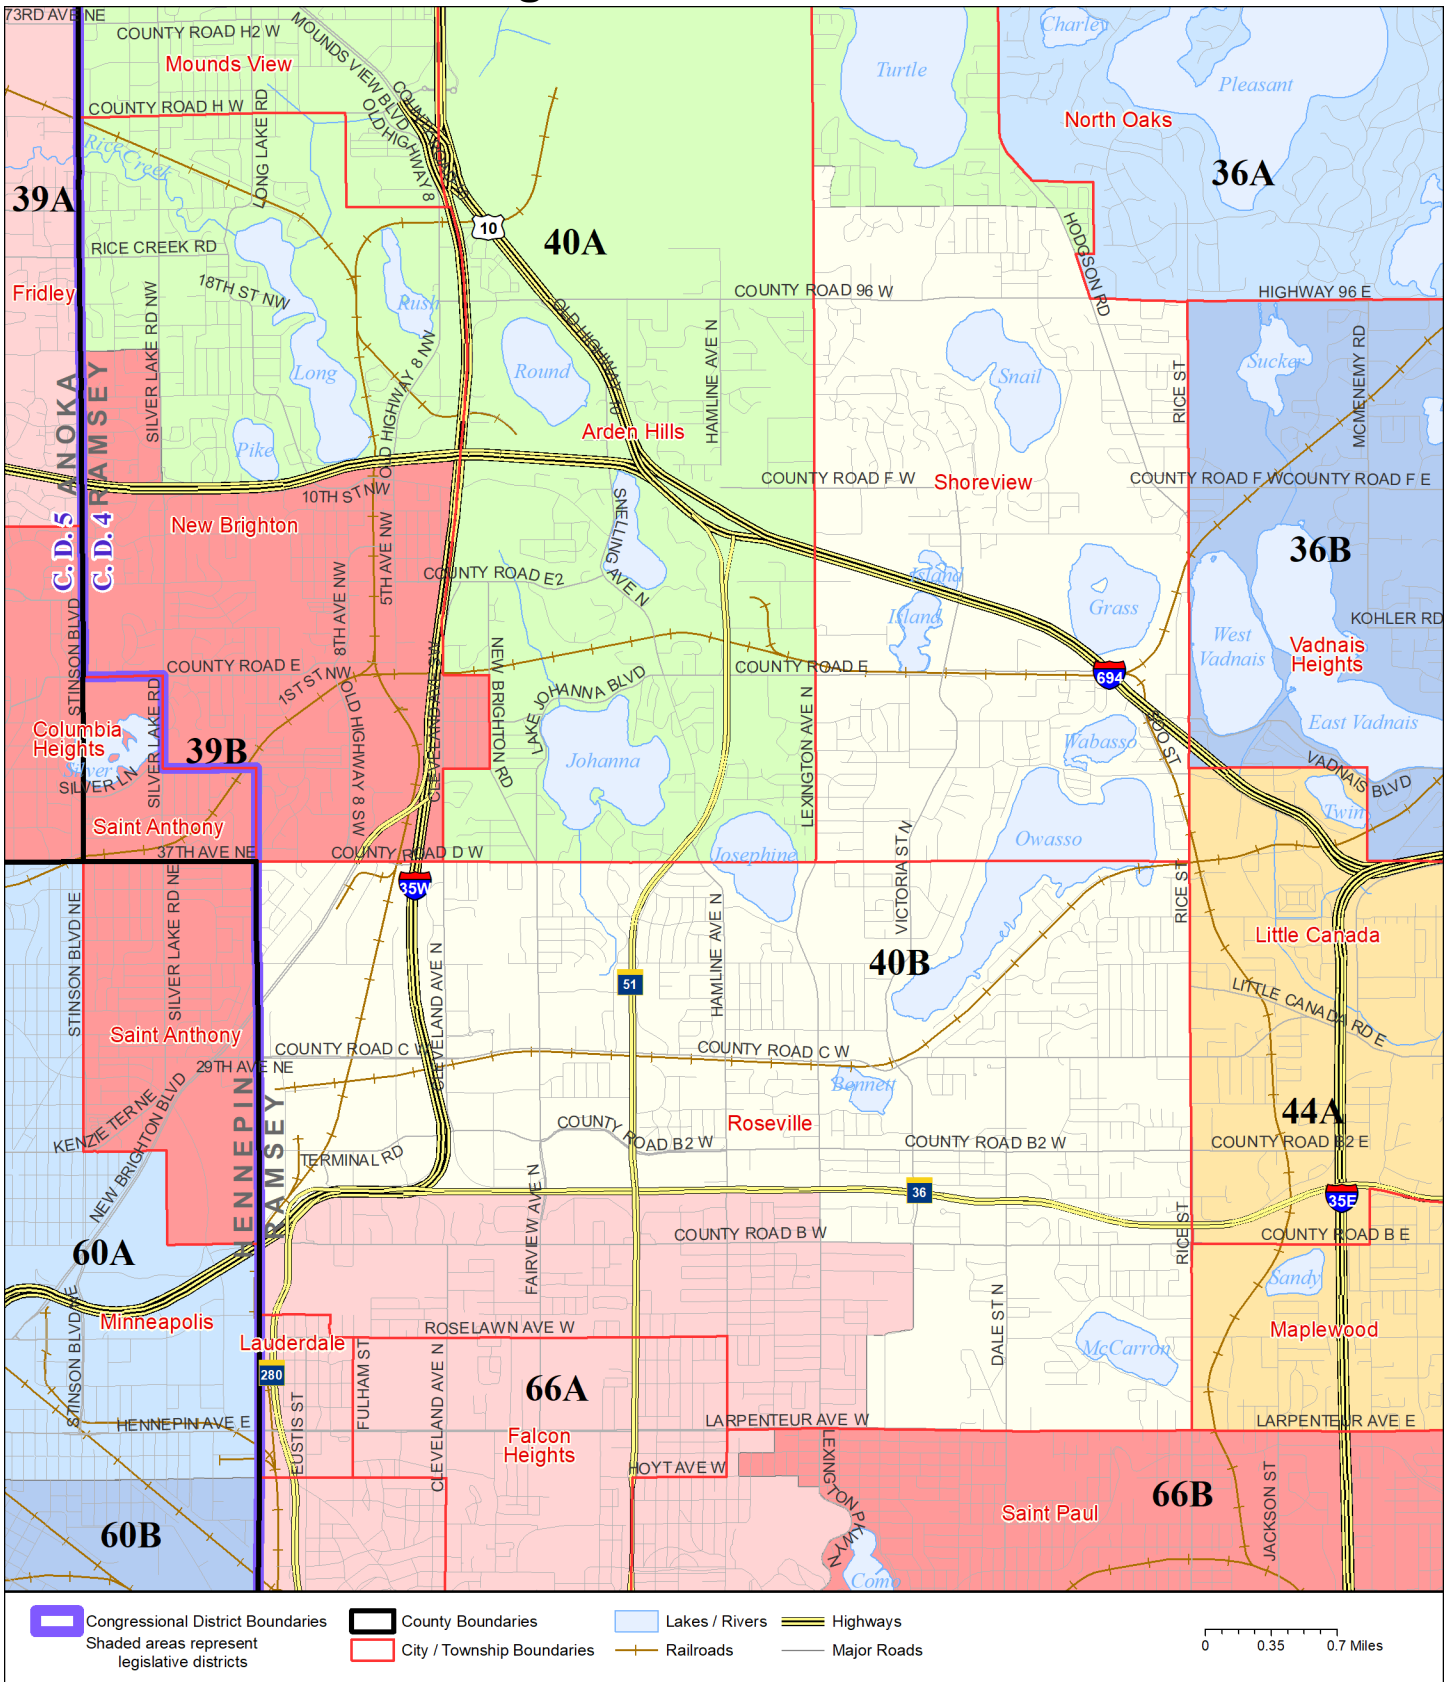

# Legislative District 40B

Published by Office of the Minnesota Secretary of State, Elections Division. Current as of February 2022. Look up districts & polling places at <https://pollfinder.sos.state.mn.us>

## About this map

This map shows the Congressional and Legislative Districts ordered by the Special Redistricting Panel in the matter of *Wattson, et al. v. Simon, et al*, No. A21-0243 and A21-0546, on February 15, 2022, as modified by 2022 Session Laws Chapter 92, as corrected under *Minnesota Statutes* 2.91, subd. 2, or as adjusted under *Minnesota Statutes* 204B.146, subd. 3. Boundaries from LCC-GIS derived from U.S. Census. Road data is from Mn/DOT and U.S. Census (Statewide) and NCompass (Metro). Rail data is from Mn/DOT. Water data is from MN DNR.

## District Description

Territory of Minnesota Legislative District 40B:

- This area in Ramsey County:
  - These precincts in Roseville:
    - ROSEVILLE P-01
    - ROSEVILLE P-02
    - ROSEVILLE P-03
    - ROSEVILLE P-04
    - ROSEVILLE P-05
    - ROSEVILLE P-06
    - ROSEVILLE P-07
    - ROSEVILLE P-11
  - These precincts in Shoreview:
    - SHOREVIEW P-1
    - SHOREVIEW P-2
    - SHOREVIEW P-3
    - SHOREVIEW P-4