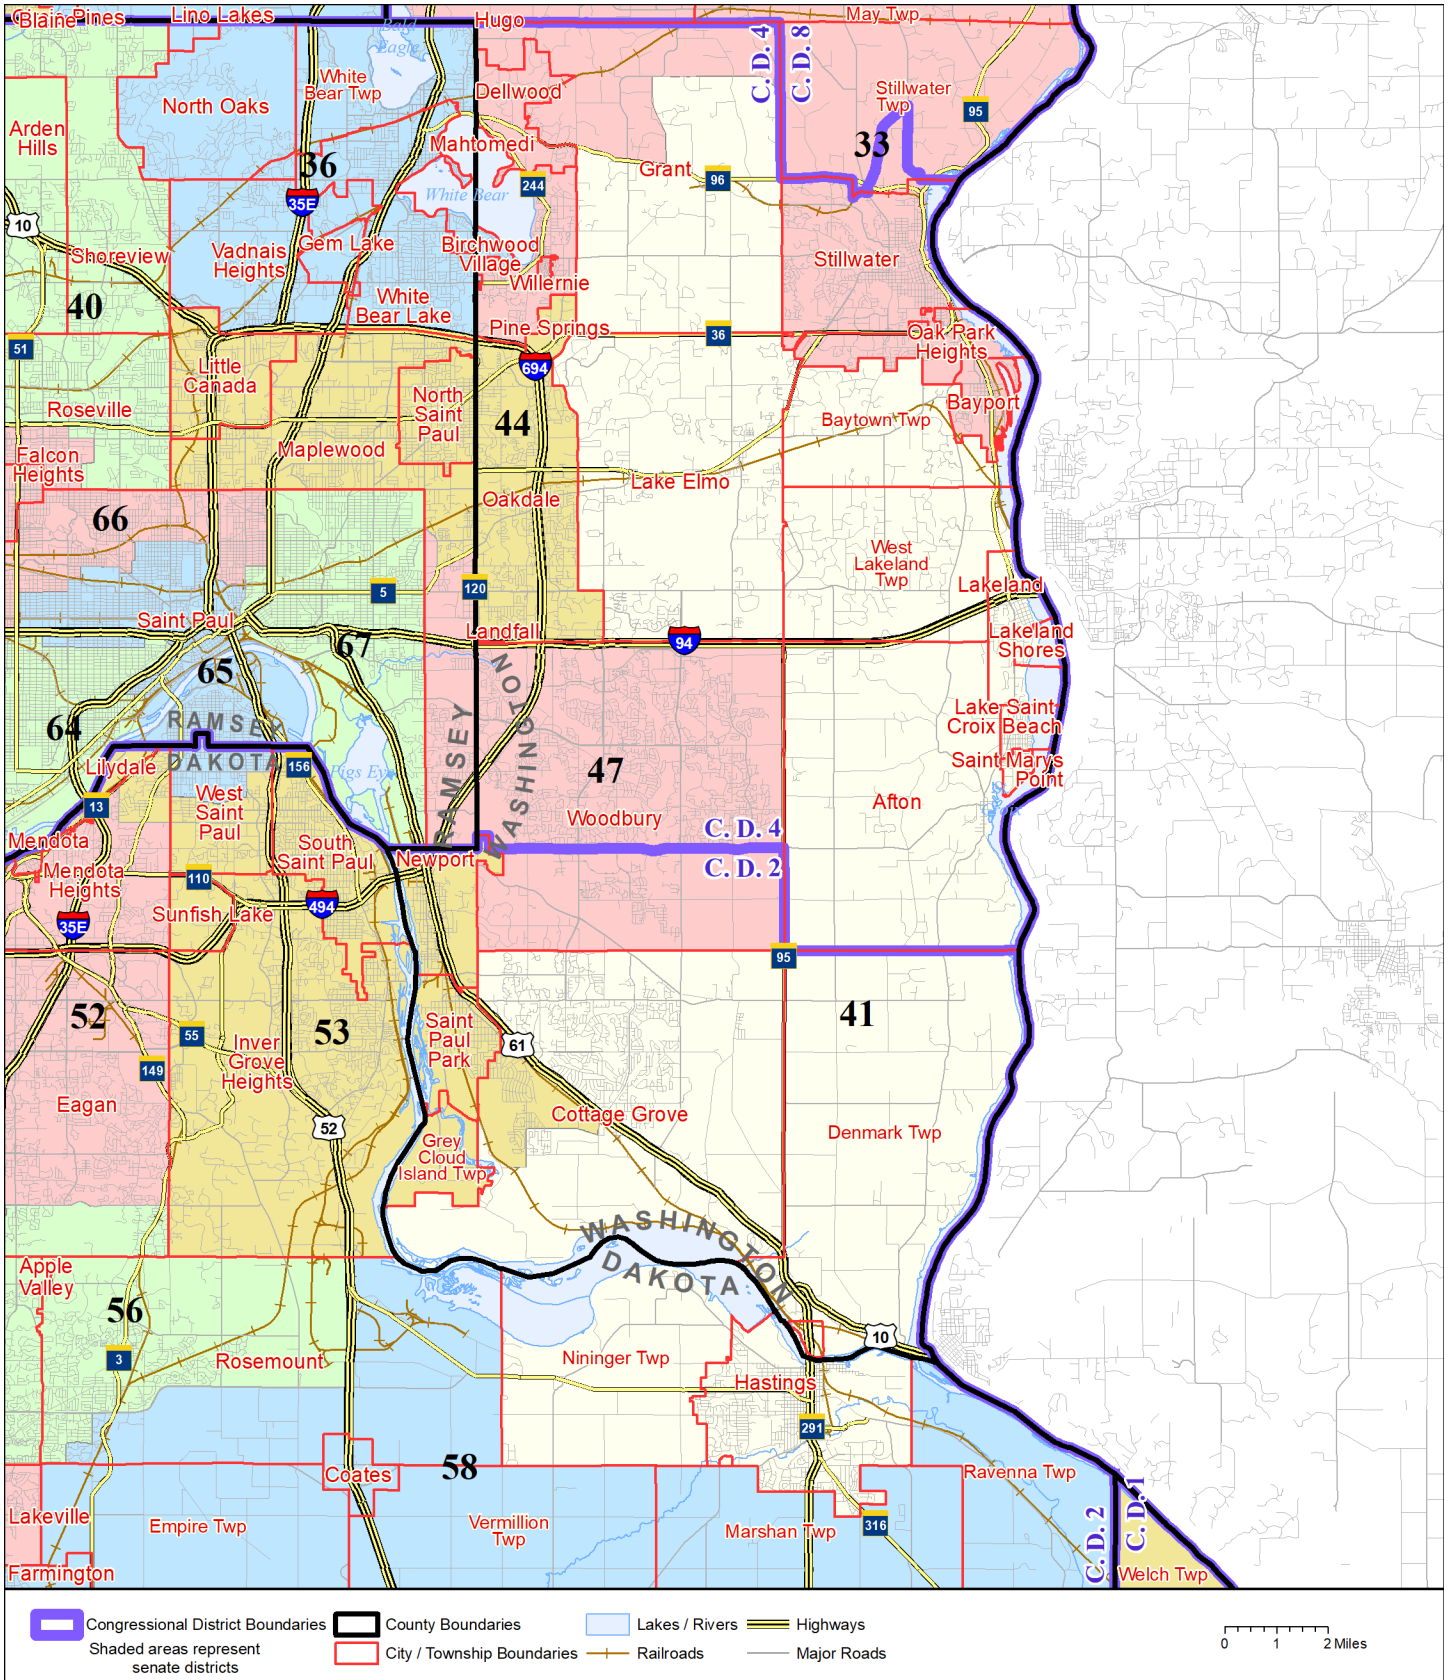

# Senate District 41

Published by Office of the Minnesota Secretary of State, Elections Division. Current as of February 2022. Look up districts & polling places at <https://pollfinder.sos.state.mn.us>

## About this map

This map shows the Congressional and Legislative Districts ordered by the Special Redistricting Panel in the matter of *Wattson, et al. v. Simon, et al*, No. A21-0243 and A21-0546, on February 15, 2022, as modified by 2022 Session Laws Chapter 92, as corrected under *Minnesota Statutes* 2.91, subd. 2, or as adjusted under *Minnesota Statutes* 204B.146, subd. 3. Boundaries from LCC-GIS derived from U.S. Census. Road data is from Mn/DOT and U.S. Census (Statewide) and NCompass (Metro). Rail data is from Mn/DOT. Water data is from MN DNR.

## District Description

Territory of Minnesota Senate District 41:

- This area in Dakota County:
  - Hastings
  - Nininger Twp
- This area in Washington County:
  - Afton
  - Baytown Twp
  - These precincts in Cottage Grove:
    - COTTAGE GROVE P-01
    - COTTAGE GROVE P-02
    - COTTAGE GROVE P-03
    - COTTAGE GROVE P-04
    - COTTAGE GROVE P-05
    - COTTAGE GROVE P-07
  - Denmark Twp
  - These precincts in Grant:
    - GRANT P-1
  - Hastings
  - Lake Elmo
  - Lakeland
  - Lakeland Shores
  - Lake St. Croix Beach
  - St. Marys Point
  - West Lakeland Twp