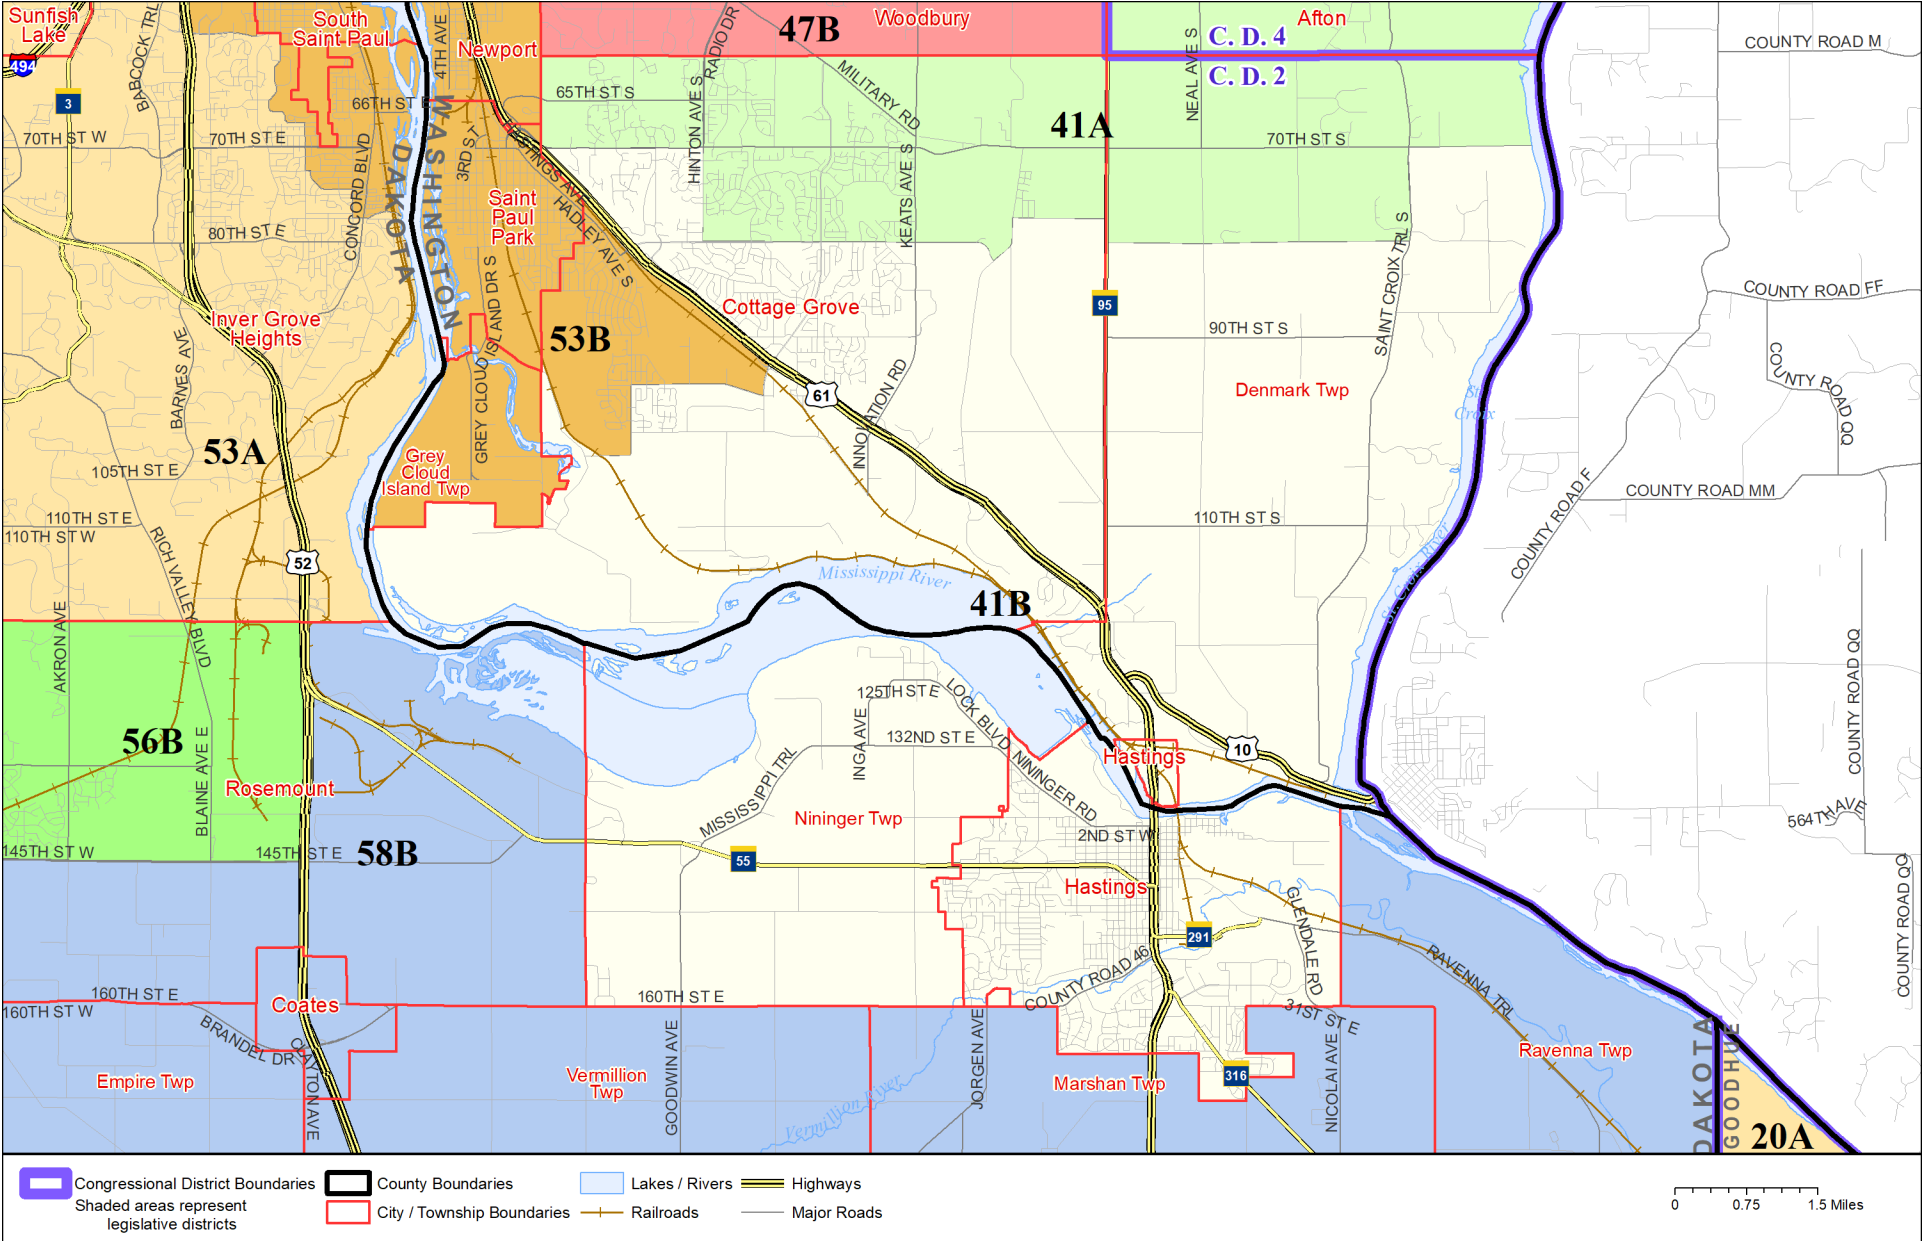

Legislative District 41B

Published by Office of the Minnesota Secretary of State, Elections Division. Current as of February 2022. Look up districts & polling places at <https://pollfinder.sos.state.mn.us>

About this map
 This map shows the Congressional and Legislative Districts ordered by the Special Redistricting Panel in the matter of *Wattson, et al. v. Simon, et al*, No. A21-0243 and A21-0546, on February 15, 2022, as modified by 2022 Session Laws Chapter 92, as corrected under *Minnesota Statutes* 2.91, subd. 2, or as adjusted under *Minnesota Statutes* 204B.146, subd. 3. Boundaries from LCC-GIS derived from U.S. Census. Road data is from Mn/DOT and U.S. Census (Statewide) and NCompass (Metro). Rail data is from Mn/DOT. Water data is from MN DNR.

District Description

Territory of Minnesota Legislative District 41B:

- This area in Dakota County:
 - Hastings
 - Nininger Twp
- This area in Washington County:
 - These precincts in Cottage Grove:
 - COTTAGE GROVE P-03
 - COTTAGE GROVE P-04
 - COTTAGE GROVE P-05
 - COTTAGE GROVE P-07
 - These precincts in Denmark Twp:
 - DENMARK TWP. P-1
 - Hastings