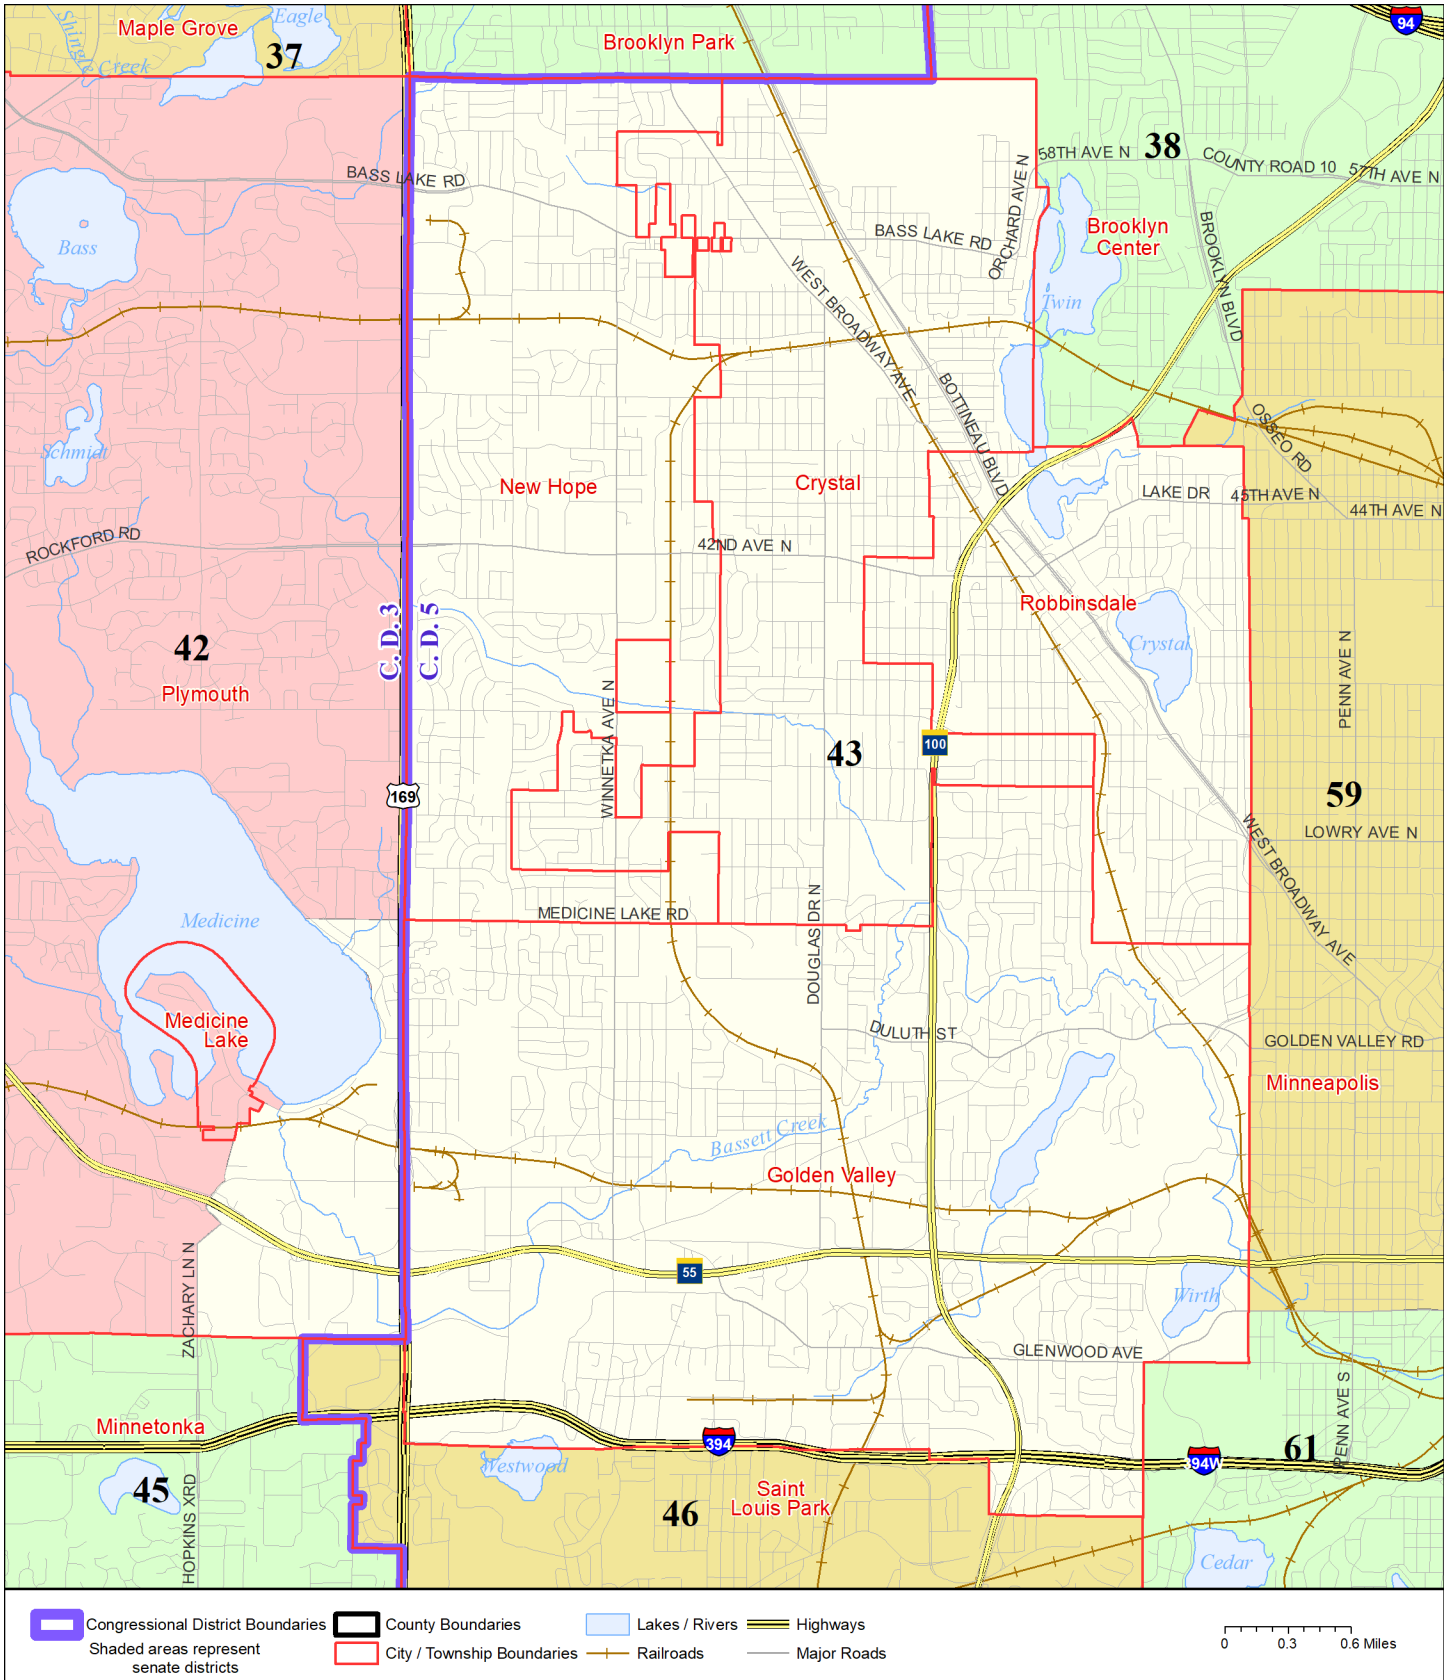

Senate District 43

Published by Office of the Minnesota Secretary of State, Elections Division. Current as of February 2022. Look up districts & polling places at <https://pollfinder.sos.state.mn.us>

About this map

This map shows the Congressional and Legislative Districts ordered by the Special Redistricting Panel in the matter of *Wattson, et al. v. Simon, et al*, No. A21-0243 and A21-0546, on February 15, 2022, as modified by 2022 Session Laws Chapter 92, as corrected under *Minnesota Statutes* 2.91, subd. 2, or as adjusted under *Minnesota Statutes* 204B.146, subd. 3. Boundaries from LCC-GIS derived from U.S. Census. Road data is from Mn/DOT and U.S. Census (Statewide) and NCompass (Metro). Rail data is from Mn/DOT. Water data is from MN DNR.

District Description

Territory of Minnesota Senate District 43:

- This area in Hennepin County:
 - Crystal
 - Golden Valley
 - New Hope
 - These precincts in Plymouth:
 - PLYMOUTH W-3 P-16
 - Robbinsdale