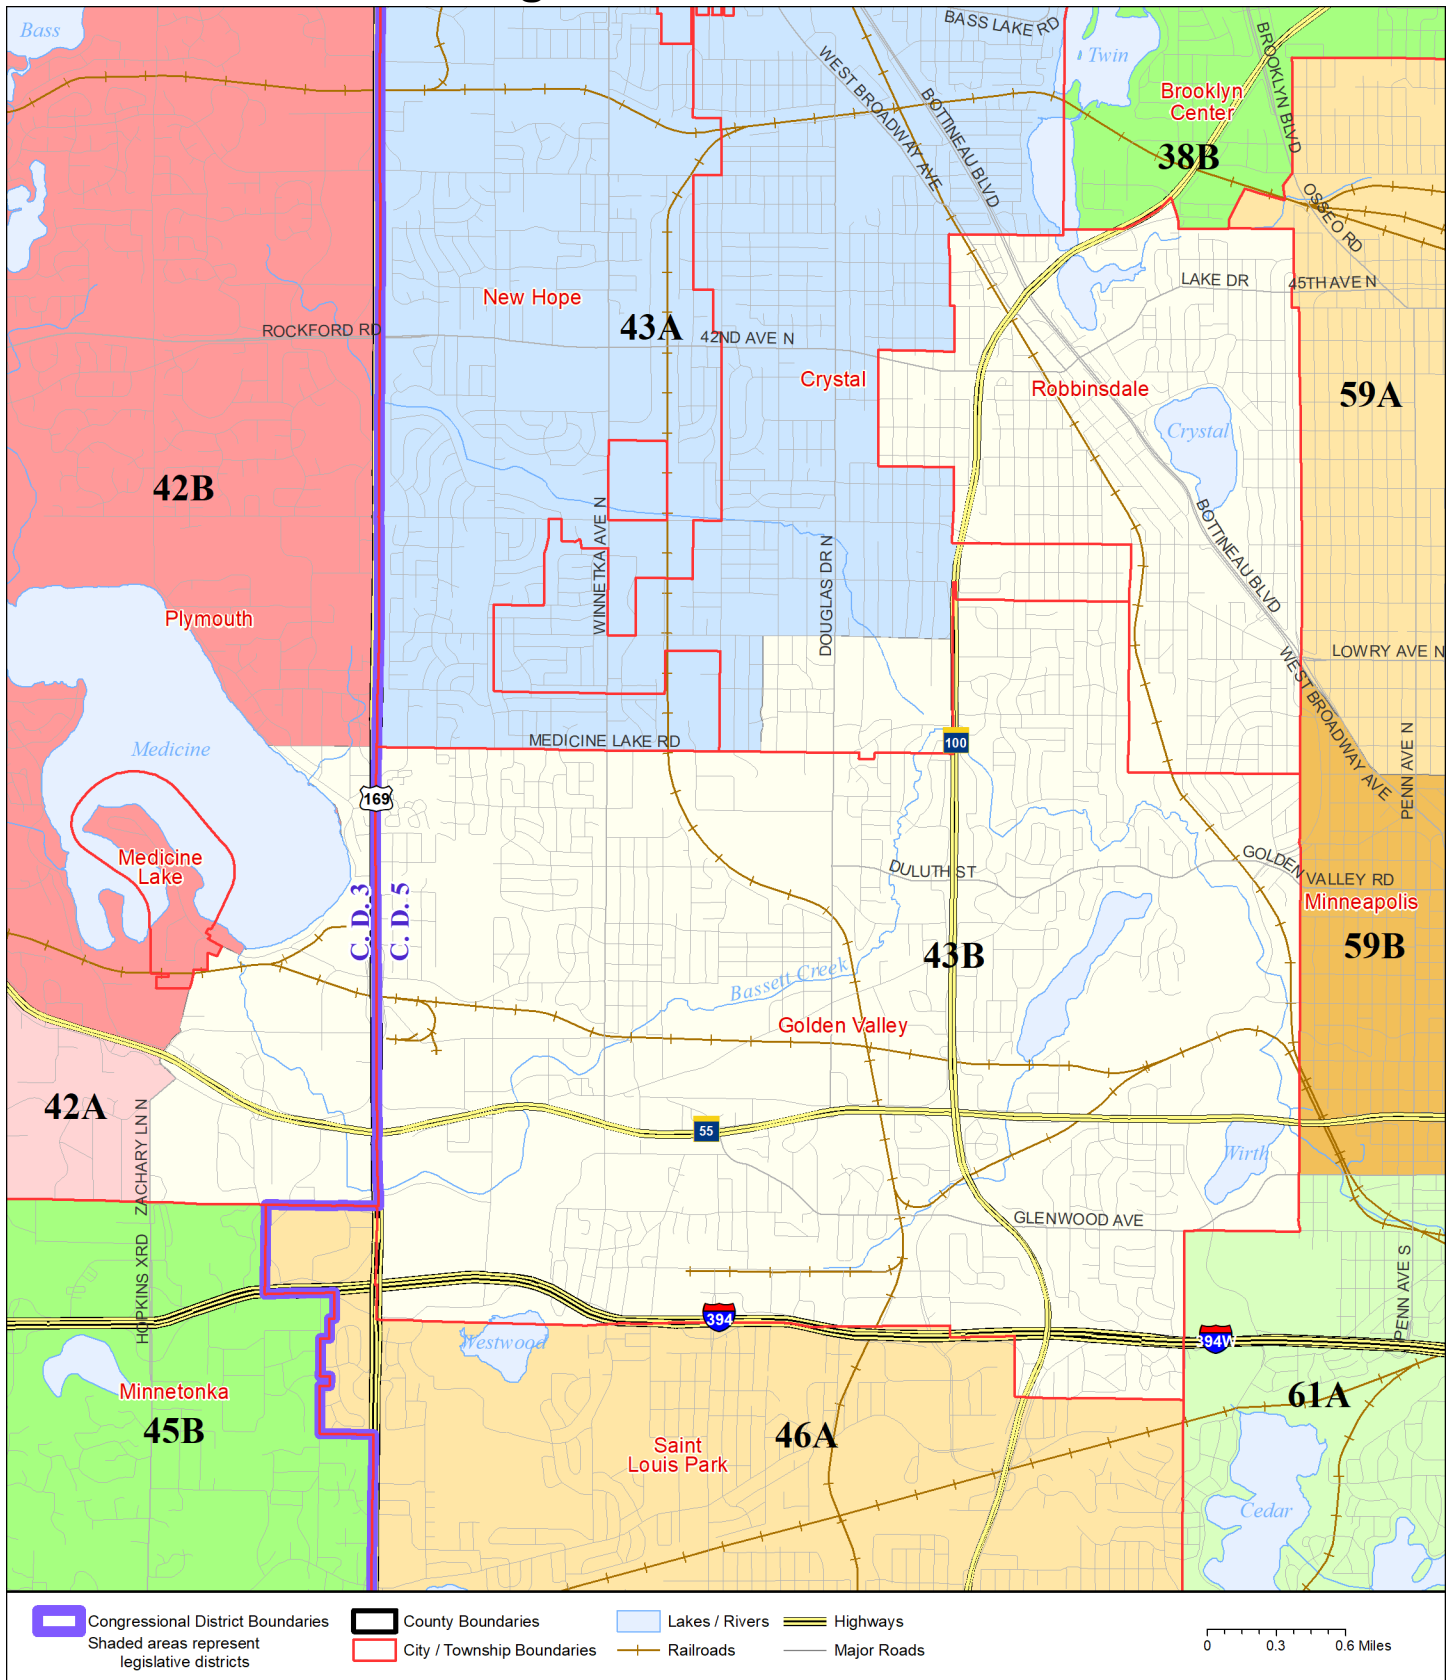

Legislative District 43B

Published by Office of the Minnesota Secretary of State, Elections Division. Current as of February 2022. Look up districts & polling places at <https://pollfinder.sos.state.mn.us>

About this map

This map shows the Congressional and Legislative Districts ordered by the Special Redistricting Panel in the matter of *Wattson, et al. v. Simon, et al*, No. A21-0243 and A21-0546, on February 15, 2022, as modified by 2022 Session Laws Chapter 92, as corrected under *Minnesota Statutes* 2.91, subd. 2, or as adjusted under *Minnesota Statutes* 204B.146, subd. 3. Boundaries from LCC-GIS derived from U.S. Census. Road data is from Mn/DOT and U.S. Census (Statewide) and NCompass (Metro). Rail data is from Mn/DOT. Water data is from MN DNR.

District Description

Territory of Minnesota Legislative District 43B:

- This area in Hennepin County:
 - These precincts in Crystal:
 - CRYSTAL W-2 P-01
 - Golden Valley
 - These precincts in Plymouth:
 - PLYMOUTH W-3 P-16
 - Robbinsdale