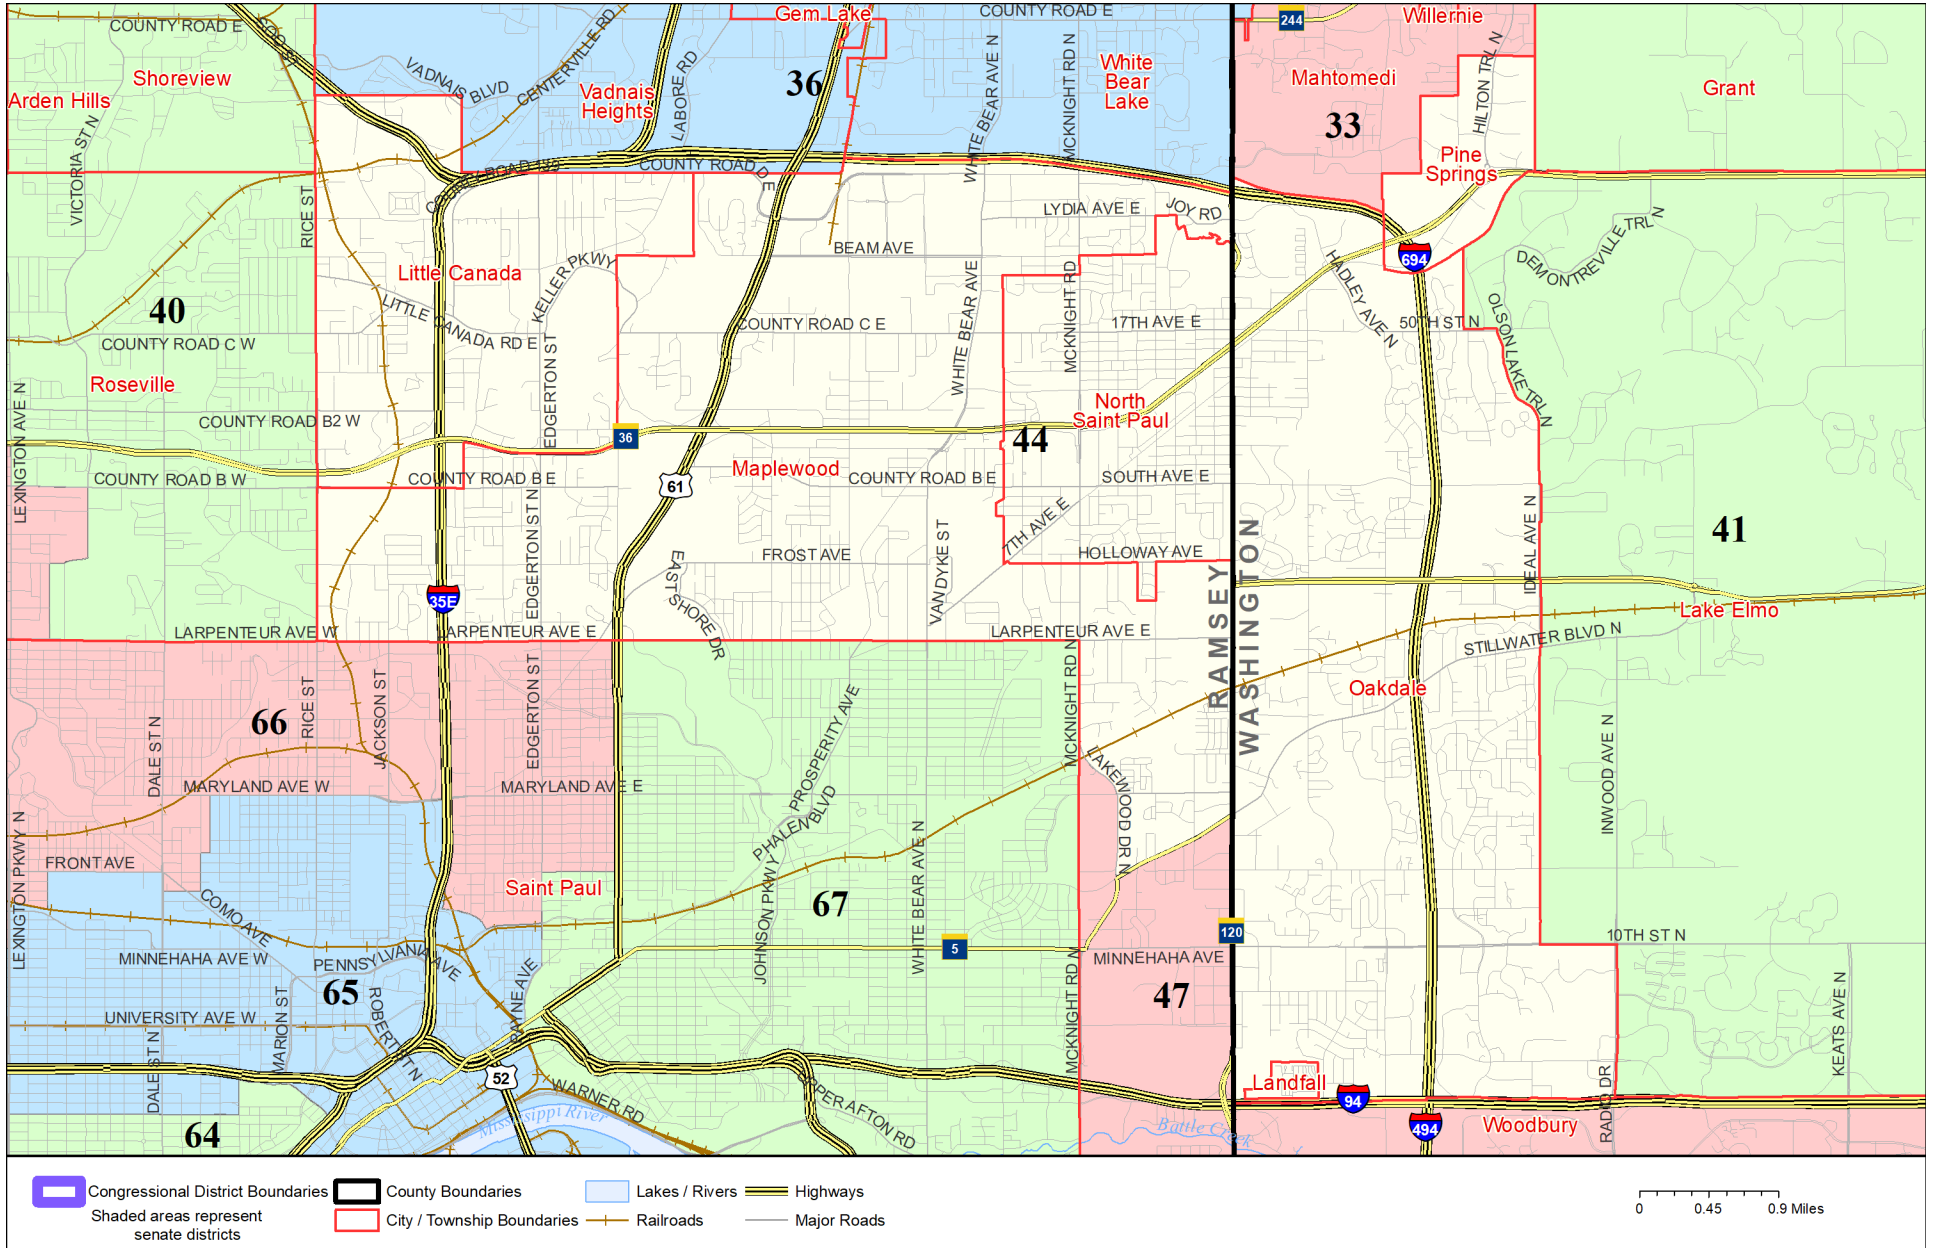

# Senate District 44

Published by Office of the Minnesota Secretary of State, Elections Division. Current as of February 2022. Look up districts & polling places at <https://pollfinder.sos.state.mn.us>

## About this map

This map shows the Congressional and Legislative Districts ordered by the Special Redistricting Panel in the matter of *Wattson, et al. v. Simon, et al*, No. A21-0243 and A21-0546, on February 15, 2022, as modified by 2022 Session Laws Chapter 92, as corrected under *Minnesota Statutes* 2.91, subd. 2, or as adjusted under *Minnesota Statutes* 204B.146, subd. 3. Boundaries from LCC-GIS derived from U.S. Census. Road data is from Mn/DOT and U.S. Census (Statewide) and NCompass (Metro). Rail data is from Mn/DOT. Water data is from MN DNR.

## District Description

Territory of Minnesota Senate District 44:

- This area in Ramsey County:
  - Little Canada
  - These precincts in Maplewood:
    - MAPLEWOOD P-01
    - MAPLEWOOD P-02
    - MAPLEWOOD P-03
    - MAPLEWOOD P-04
    - MAPLEWOOD P-05
    - MAPLEWOOD P-06
    - MAPLEWOOD P-07
    - MAPLEWOOD P-08
    - MAPLEWOOD P-09
    - MAPLEWOOD P-10
  - North St. Paul
- This area in Washington County:
  - Landfall
  - Oakdale
  - Pine Springs