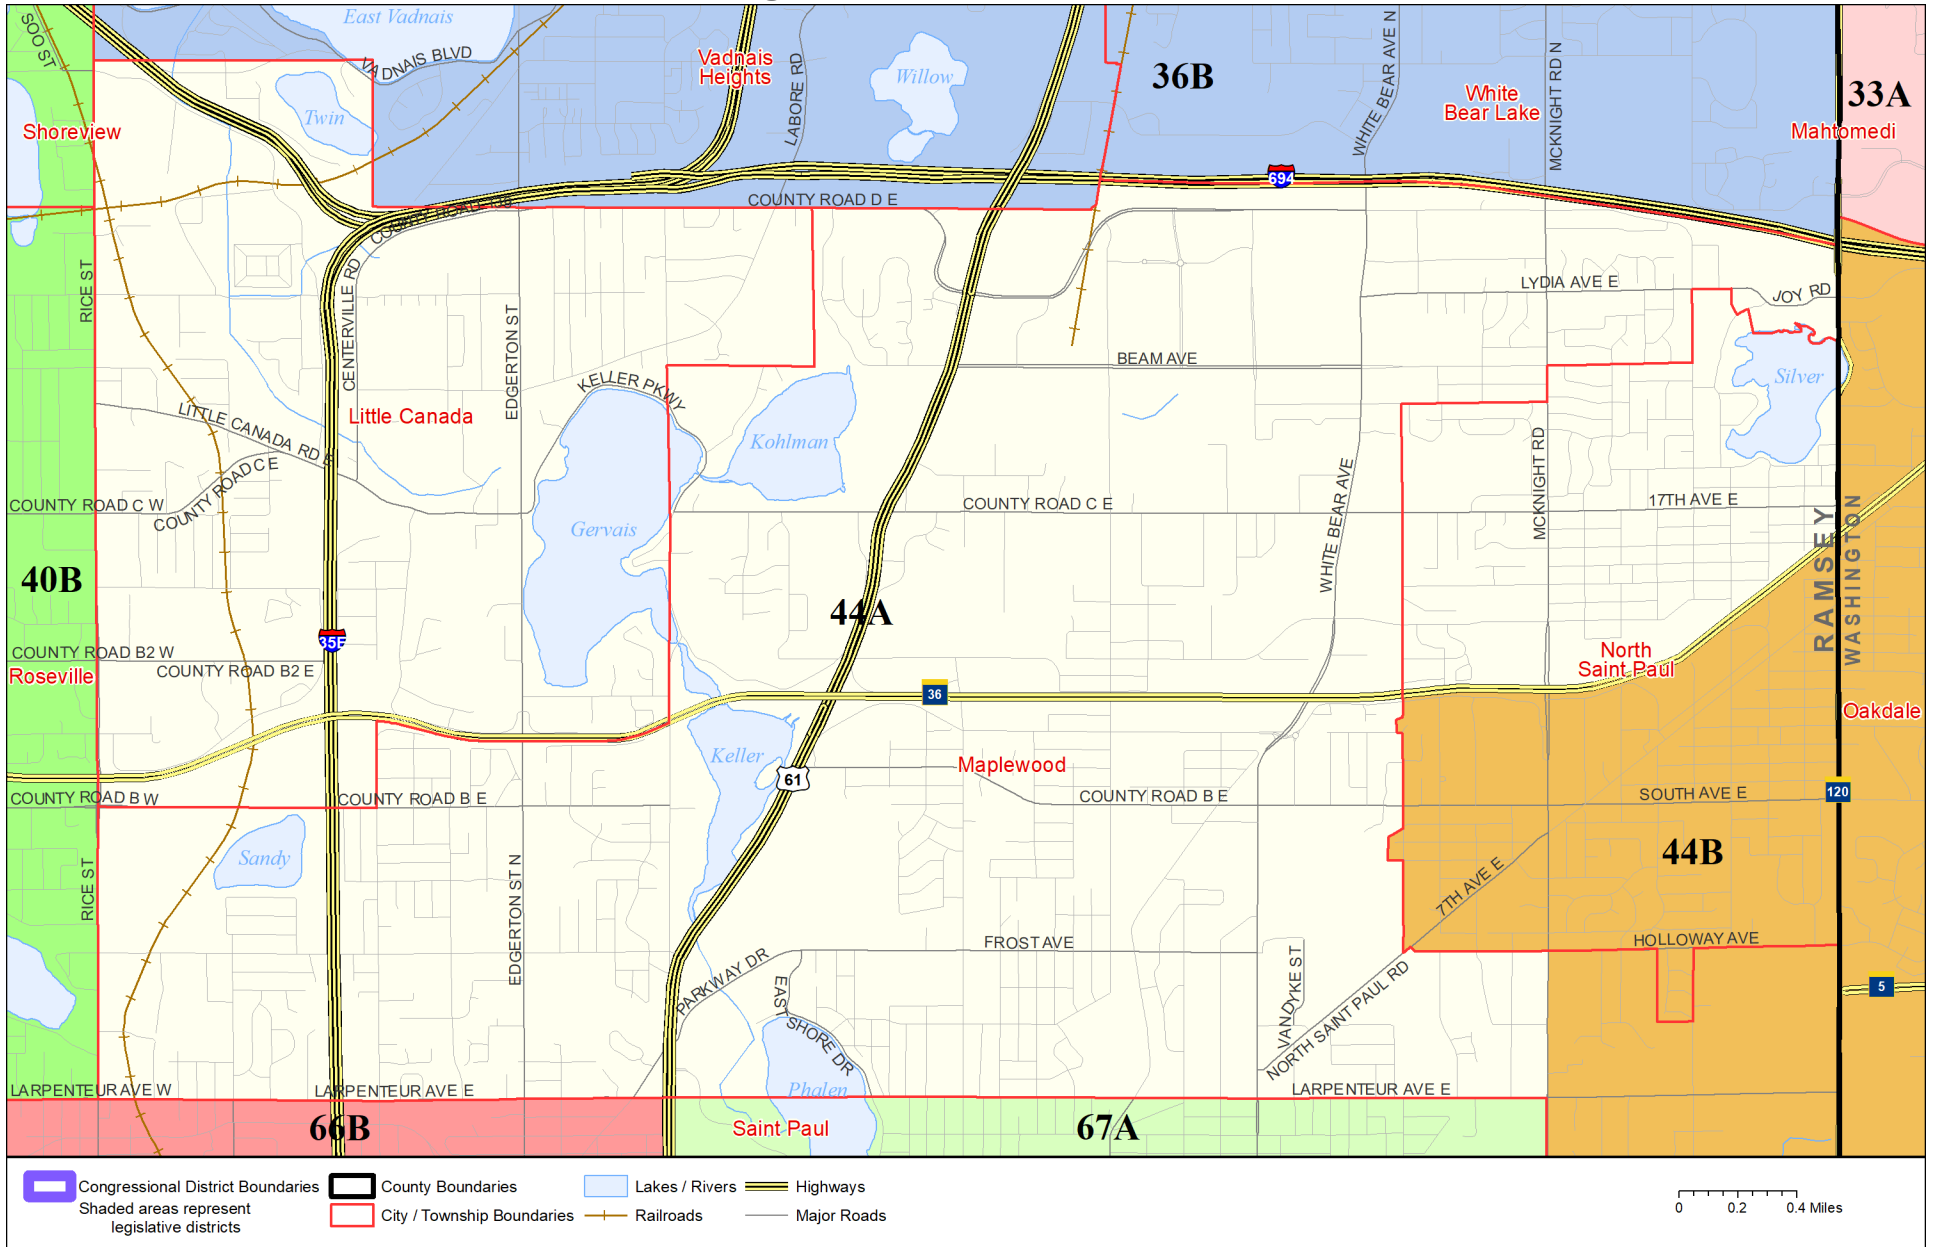

Legislative District 44A

Published by Office of the Minnesota Secretary of State, Elections Division. Current as of February 2022. Look up districts & polling places at <https://pollfinder.sos.state.mn.us>

About this map

This map shows the Congressional and Legislative Districts ordered by the Special Redistricting Panel in the matter of *Wattson, et al. v. Simon, et al*, No. A21-0243 and A21-0546, on February 15, 2022, as modified by 2022 Session Laws Chapter 92, as corrected under *Minnesota Statutes* 2.91, subd. 2, or as adjusted under *Minnesota Statutes* 204B.146, subd. 3. Boundaries from LCC-GIS derived from U.S. Census. Road data is from Mn/DOT and U.S. Census (Statewide) and NCompass (Metro). Rail data is from Mn/DOT. Water data is from MN DNR.

District Description

Territory of Minnesota Legislative District 44A:

- This area in Ramsey County:
 - Little Canada
 - These precincts in Maplewood:
 - MAPLEWOOD P-01
 - MAPLEWOOD P-02
 - MAPLEWOOD P-03
 - MAPLEWOOD P-04
 - MAPLEWOOD P-05
 - MAPLEWOOD P-06
 - MAPLEWOOD P-07
 - MAPLEWOOD P-08
 - These precincts in North St. Paul:
 - NORTH ST. PAUL P-2
 - NORTH ST. PAUL P-4