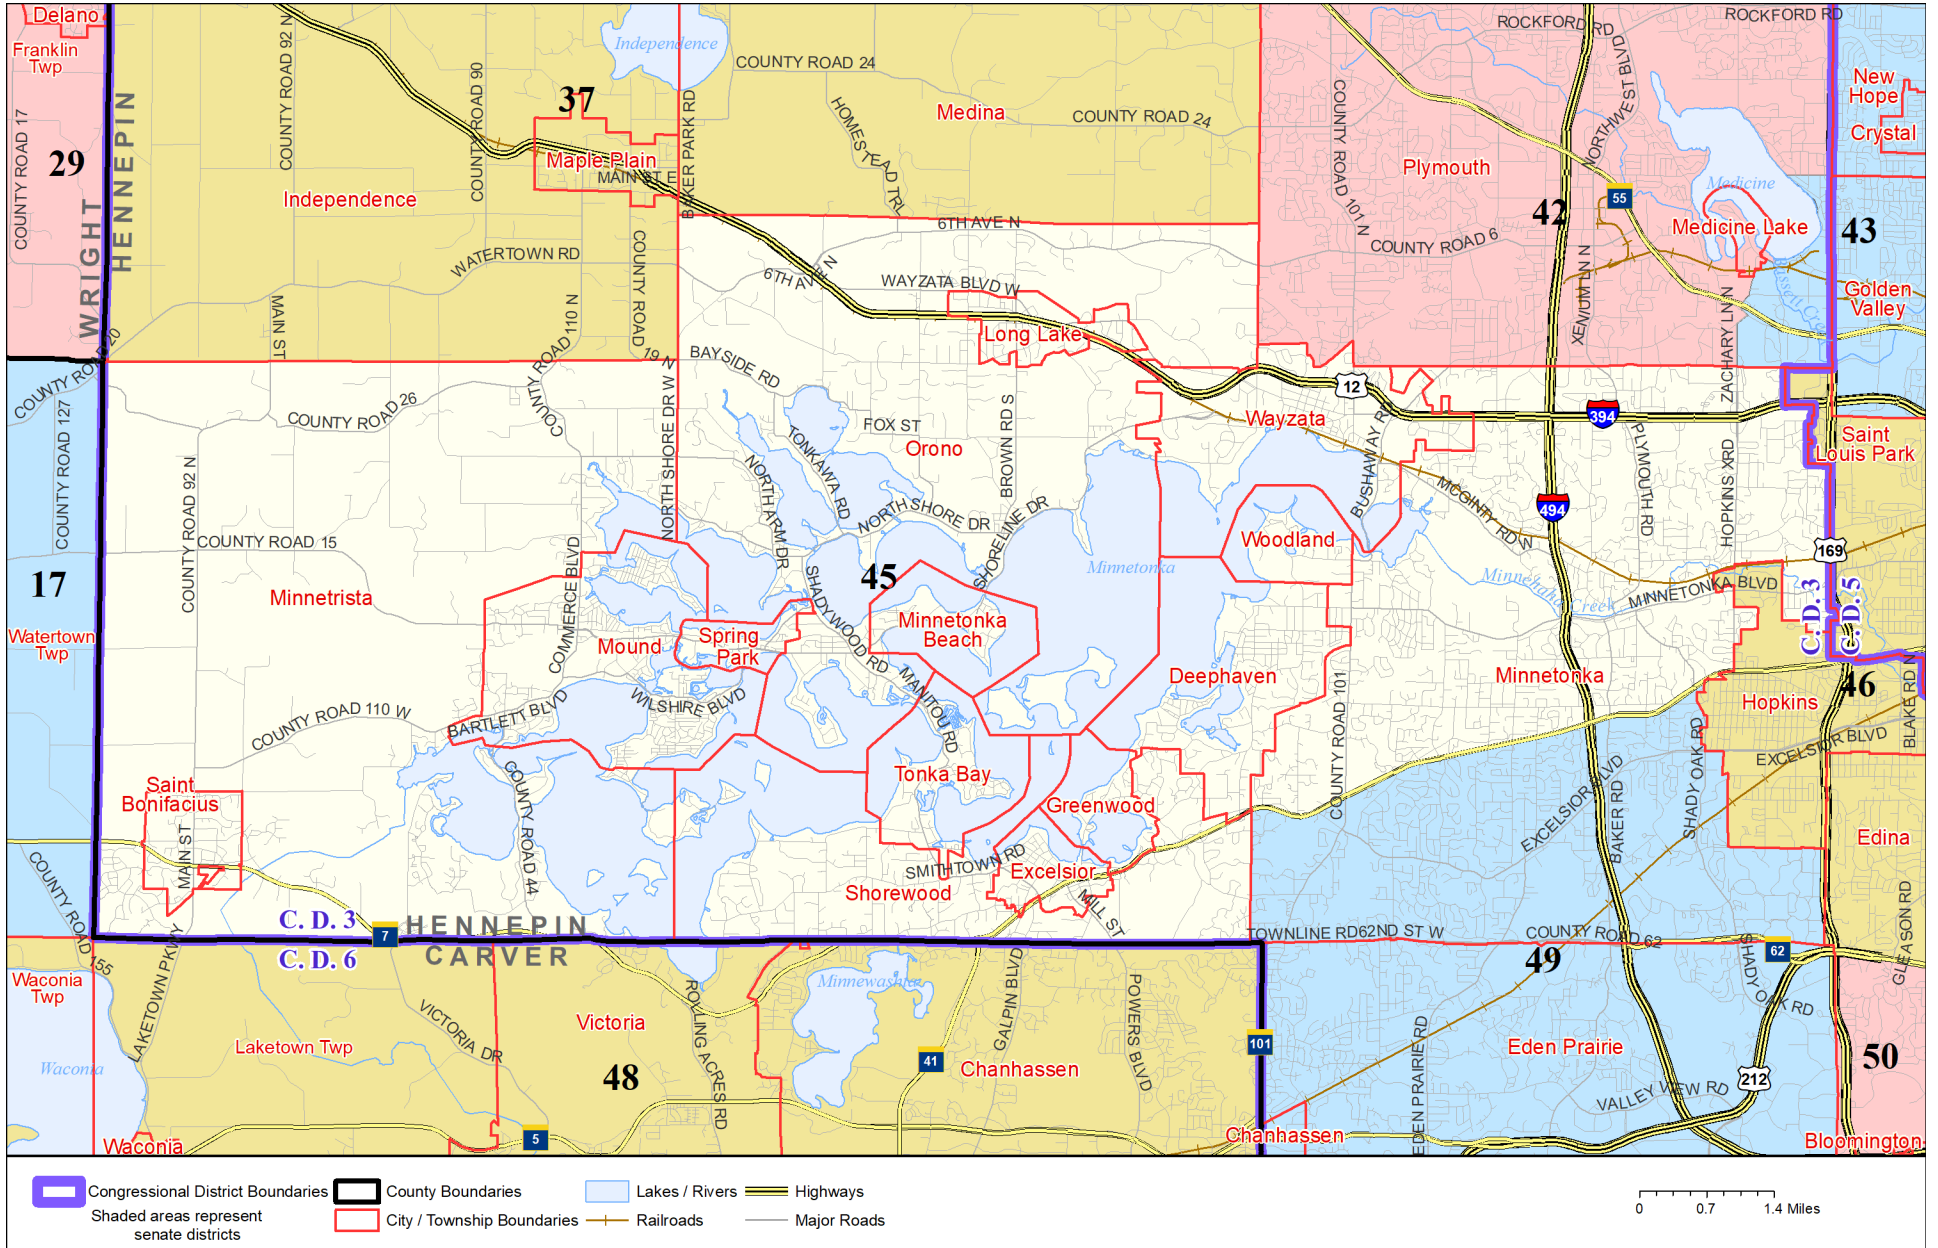

# Senate District 45

Published by Office of the Minnesota Secretary of State, Elections Division. Current as of February 2022. Look up districts & polling places at <https://pollfinder.sos.state.mn.us>

## About this map

This map shows the Congressional and Legislative Districts ordered by the Special Redistricting Panel in the matter of *Watson, et al. v. Simon, et al*, No. A21-0243 and A21-0546, on February 15, 2022, as modified by 2022 Session Laws Chapter 92, as corrected under *Minnesota Statutes* 2.91, subd. 2, or as adjusted under *Minnesota Statutes* 204B.146, subd. 3. Boundaries from LCC-GIS derived from U.S. Census. Road data is from Mn/DOT and U.S. Census (Statewide) and NCompass (Metro). Rail data is from Mn/DOT. Water data is from MN DNR.

## District Description

Territory of Minnesota Senate District 45:

- This area in Hennepin County:
  - These precincts in Chanhassen:
    - CHANHASSEN P-02
  - Deephaven
  - Excelsior
  - Greenwood
  - Long Lake
  - These precincts in Minnetonka:
    - MINNETONKA W-1 P-E
    - MINNETONKA W-1 P-F
    - MINNETONKA W-2 P-A
    - MINNETONKA W-2 P-B
    - MINNETONKA W-2 P-C
    - MINNETONKA W-2 P-D
    - MINNETONKA W-2 P-E
    - MINNETONKA W-3 P-A
    - MINNETONKA W-3 P-B
    - MINNETONKA W-3 P-C
    - MINNETONKA W-3 P-D
    - MINNETONKA W-3 P-E
    - MINNETONKA W-4 P-A
  - Minnetonka Beach
  - Minnetrista
  - Mound
  - Orono
  - St Bonifacius
  - Shorewood
  - Spring Park
  - Tonka Bay
  - Wayzata
  - Woodland