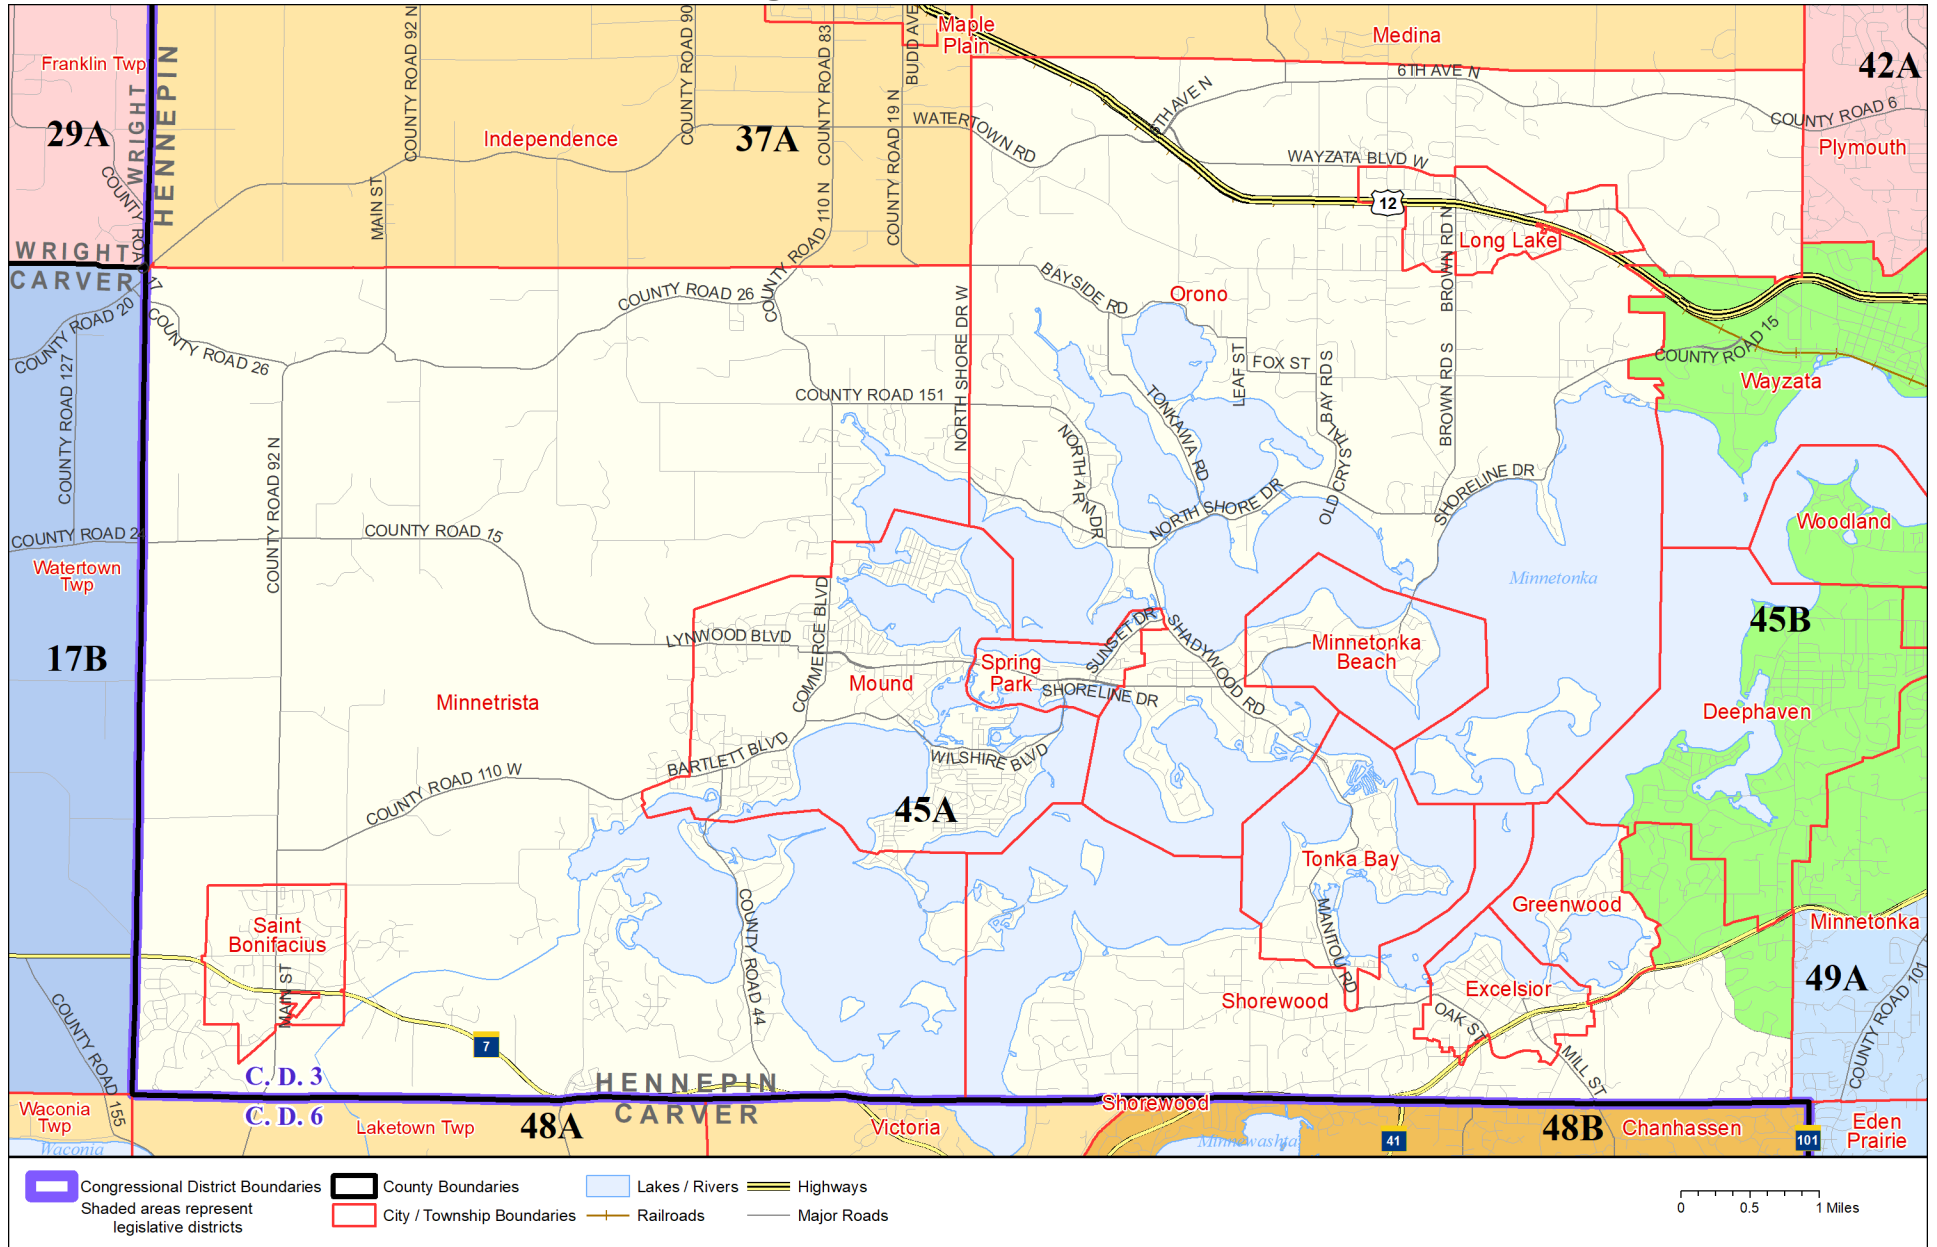

Legislative District 45A

Published by Office of the Minnesota Secretary of State, Elections Division. Current as of February 2022. Look up districts & polling places at <https://pollfinder.sos.state.mn.us>

About this map

This map shows the Congressional and Legislative Districts ordered by the Special Redistricting Panel in the matter of *Watson, et al. v. Simon, et al*, No. A21-0243 and A21-0546, on February 15, 2022, as modified by 2022 Session Laws Chapter 92, as corrected under *Minnesota Statutes* 2.91, subd. 2, or as adjusted under *Minnesota Statutes* 204B.146, subd. 3. Boundaries from LCC-GIS derived from U.S. Census. Road data is from Mn/DOT and U.S. Census (Statewide) and NCompass (Metro). Rail data is from Mn/DOT. Water data is from MN DNR.

District Description

Territory of Minnesota Legislative District 45A:

- This area in Hennepin County:
 - These precincts in Chanhassen:
 - CHANHASSEN P-02
 - Excelsior
 - Greenwood
 - Long Lake
 - Minnetonka Beach
 - Minnetrista
 - Mound
 - Orono
 - St Bonifacius
 - These precincts in Shorewood:
 - SHOREWOOD P-1
 - SHOREWOOD P-2
 - Spring Park
 - Tonka Bay