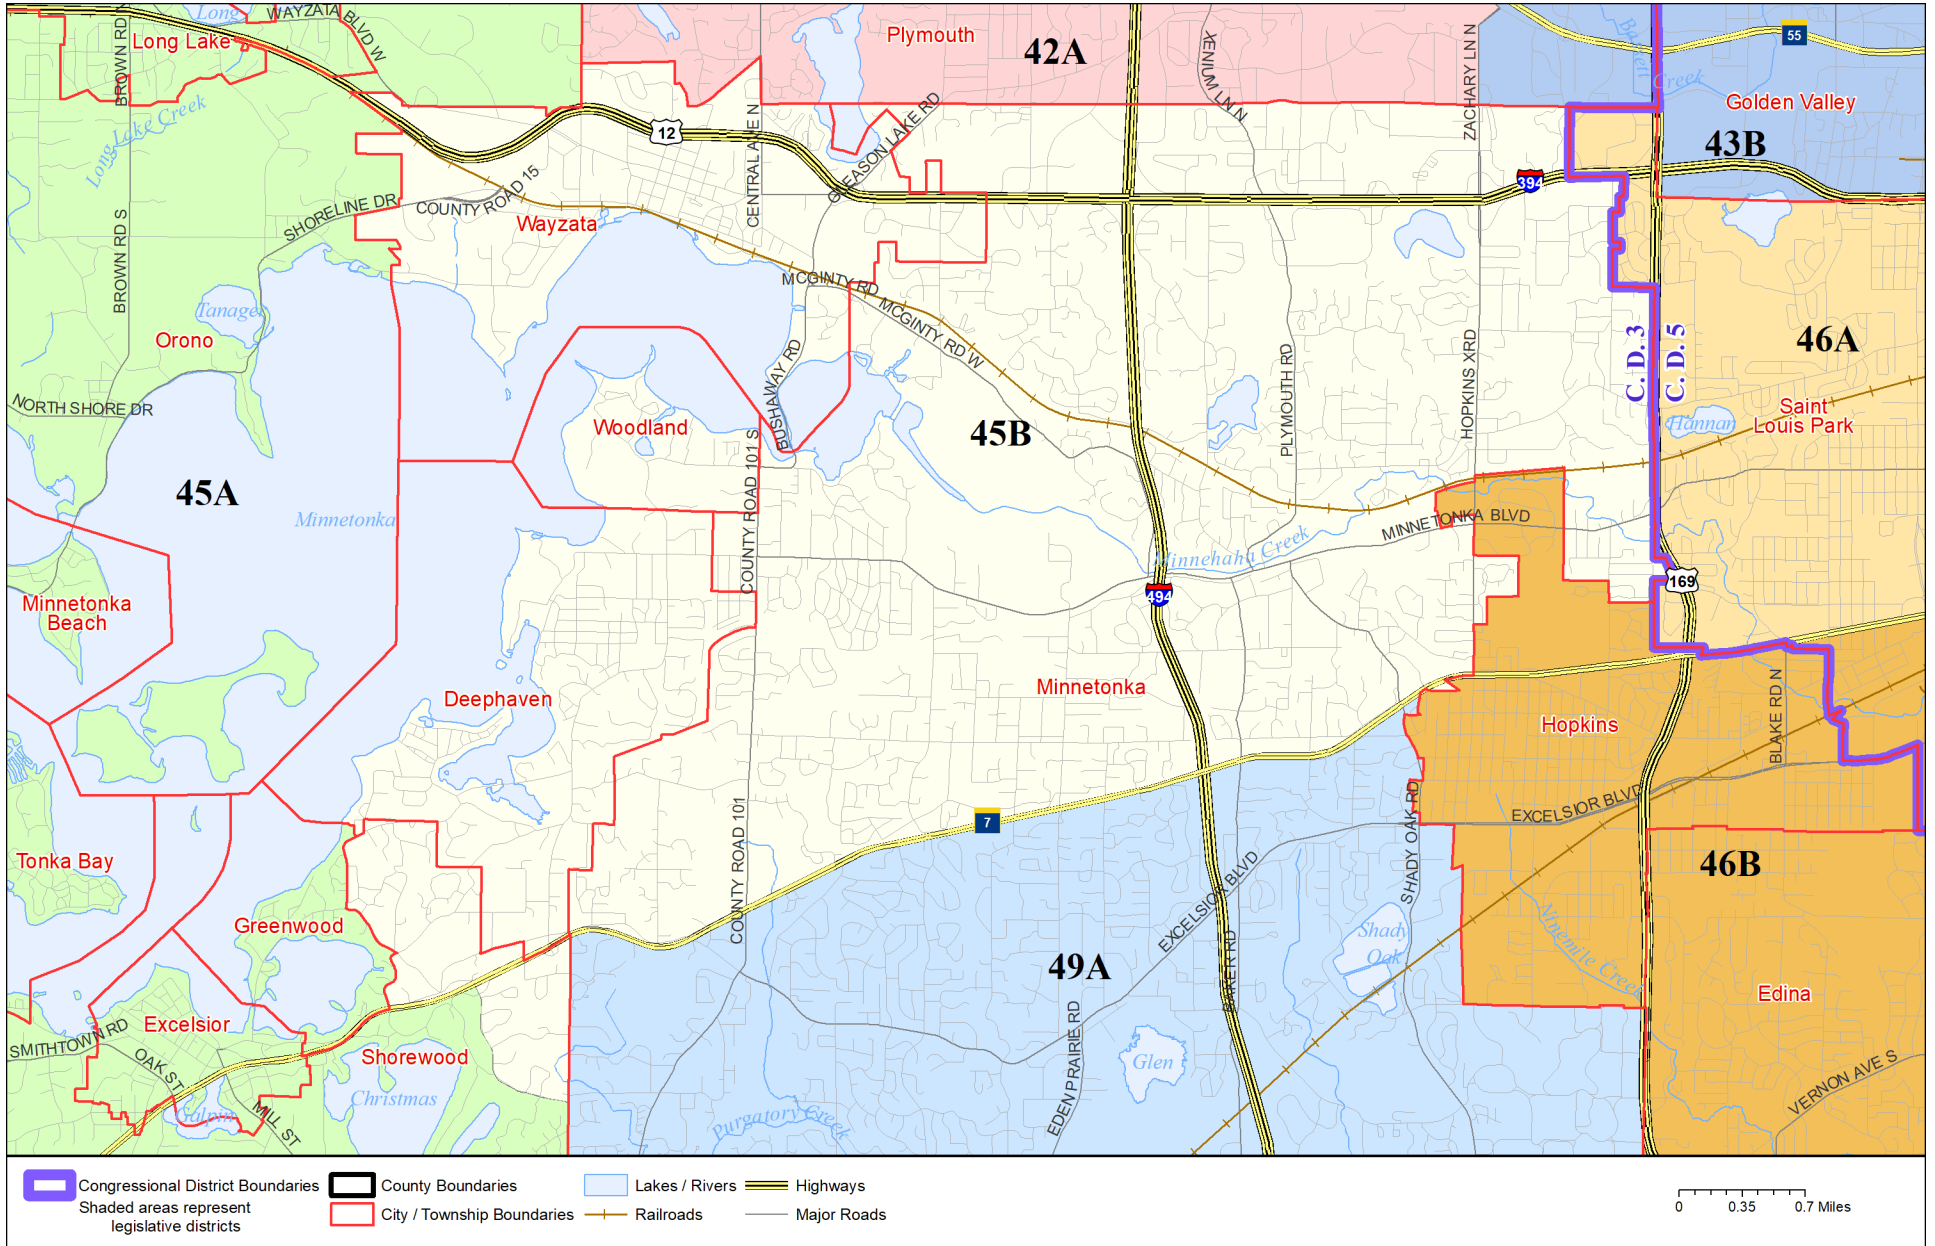

Legislative District 45B

Published by Office of the Minnesota Secretary of State, Elections Division. Current as of February 2022. Look up districts & polling places at <https://pollfinder.sos.state.mn.us>

About this map

This map shows the Congressional and Legislative Districts ordered by the Special Redistricting Panel in the matter of *Wattson, et al. v. Simon, et al*, No. A21-0243 and A21-0546, on February 15, 2022, as modified by 2022 Session Laws Chapter 92, as corrected under *Minnesota Statutes* 2.91, subd. 2, or as adjusted under *Minnesota Statutes* 204B.146, subd. 3. Boundaries from LCC-GIS derived from U.S. Census. Road data is from Mn/DOT and U.S. Census (Statewide) and NCompass (Metro). Rail data is from Mn/DOT. Water data is from MN DNR.

District Description

Territory of Minnesota Legislative District 45B:

- This area in Hennepin County:
 - Deephaven
 - These precincts in Minnetonka:
 - MINNETONKA W-1 P-E
 - MINNETONKA W-1 P-F
 - MINNETONKA W-2 P-A
 - MINNETONKA W-2 P-B
 - MINNETONKA W-2 P-C
 - MINNETONKA W-2 P-D
 - MINNETONKA W-2 P-E
 - MINNETONKA W-3 P-A
 - MINNETONKA W-3 P-B
 - MINNETONKA W-3 P-C
 - MINNETONKA W-3 P-D
 - MINNETONKA W-3 P-E
 - MINNETONKA W-4 P-A
 - These precincts in Shorewood:
 - SHOREWOOD P-3
 - Wayzata
 - Woodland