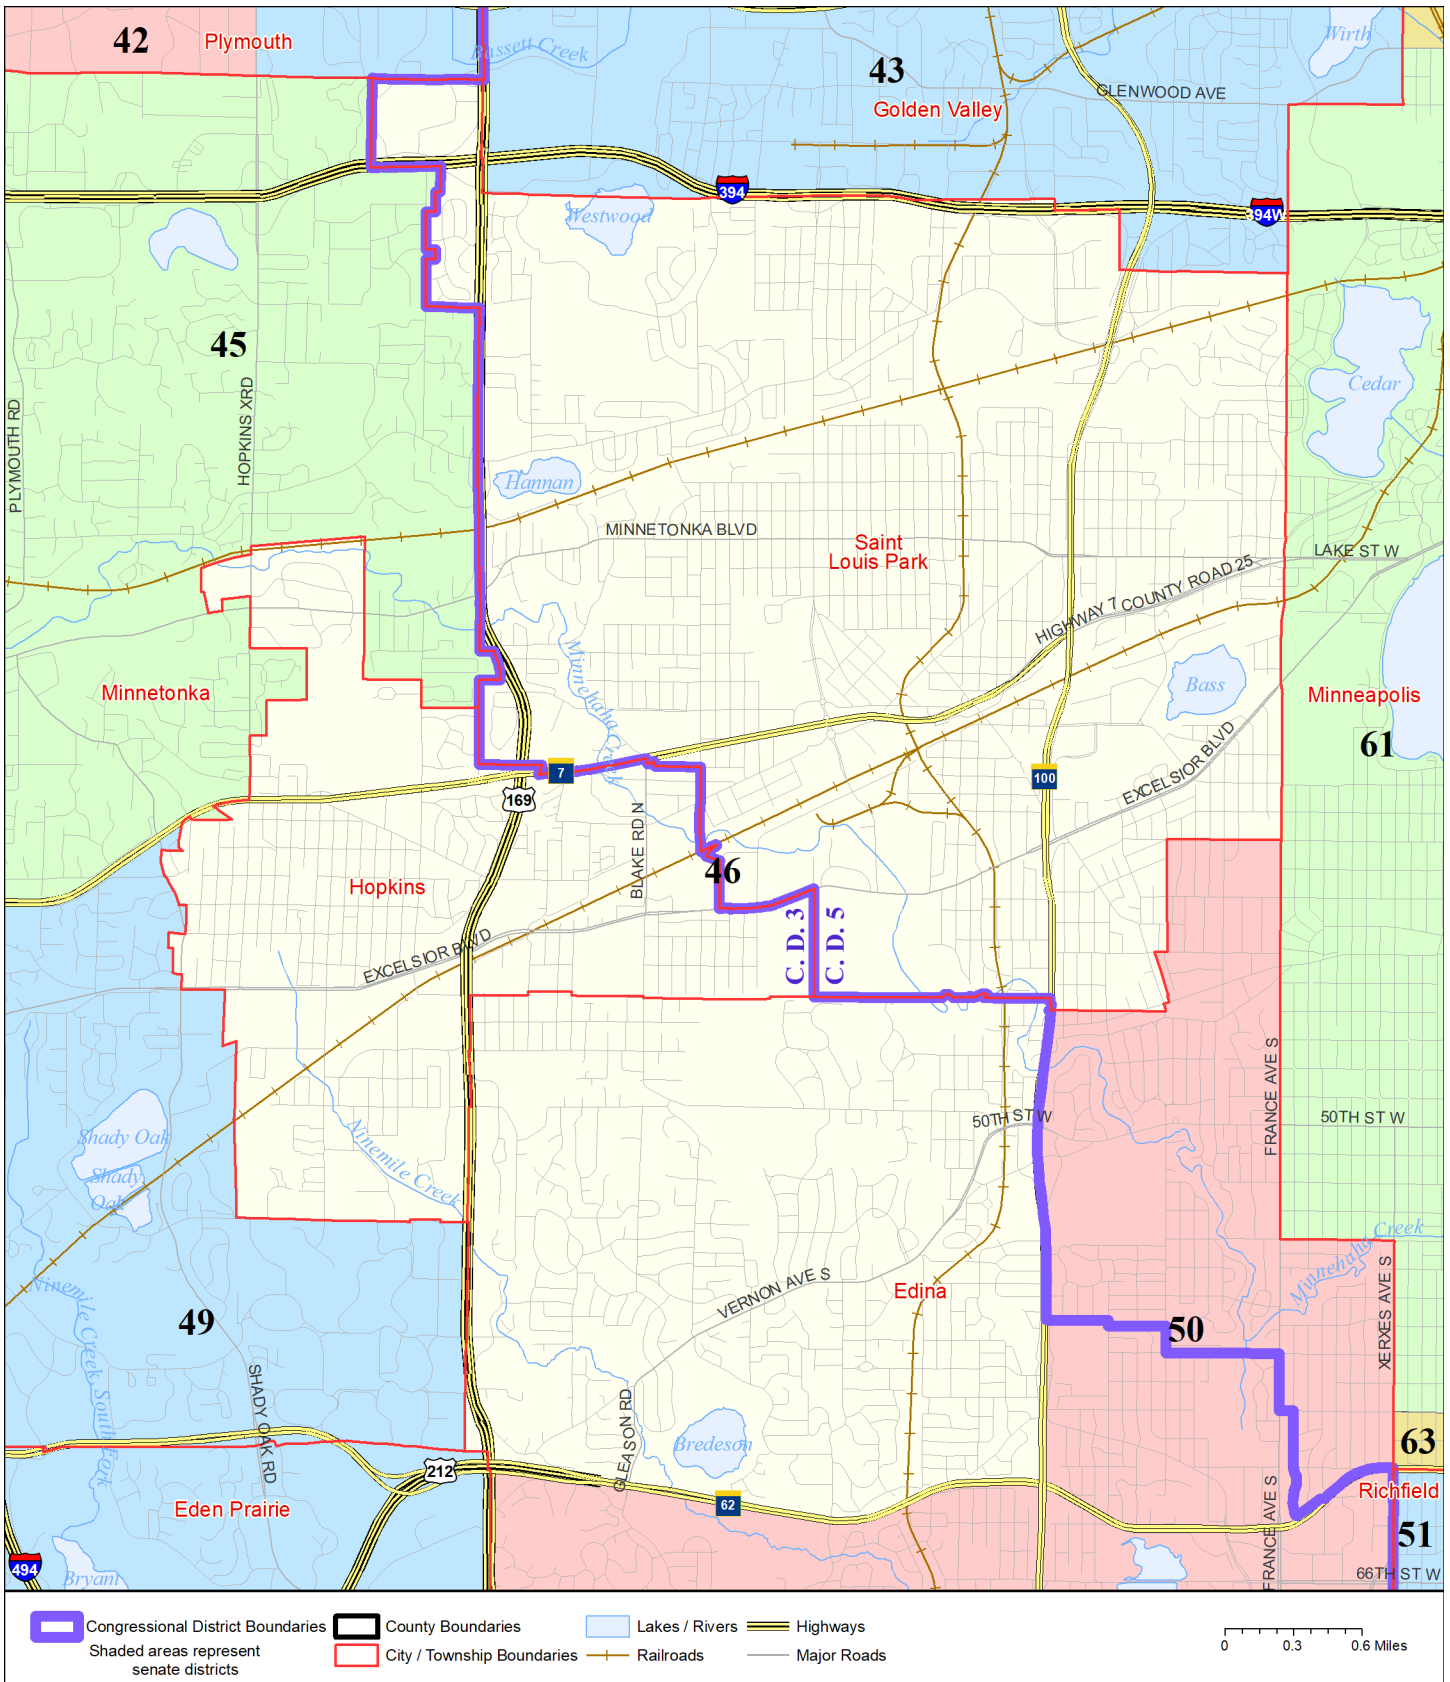

Senate District 46

Published by Office of the Minnesota Secretary of State, Elections Division. Current as of February 2022. Look up districts & polling places at <https://pollfinder.sos.state.mn.us>

About this map

This map shows the Congressional and Legislative Districts ordered by the Special Redistricting Panel in the matter of *Wattson, et al. v. Simon, et al*, No. A21-0243 and A21-0546, on February 15, 2022, as modified by 2022 Session Laws Chapter 92, as corrected under *Minnesota Statutes* 2.91, subd. 2, or as adjusted under *Minnesota Statutes* 204B.146, subd. 3. Boundaries from LCC-GIS derived from U.S. Census. Road data is from Mn/DOT and U.S. Census (Statewide) and NCompass (Metro). Rail data is from Mn/DOT. Water data is from MN DNR.

District Description

Territory of Minnesota Senate District 46:

- This area in Hennepin County:
 - These precincts in Edina:
 - EDINA P-01
 - EDINA P-02
 - EDINA P-03
 - EDINA P-04
 - EDINA P-05
 - Hopkins
 - St Louis Park