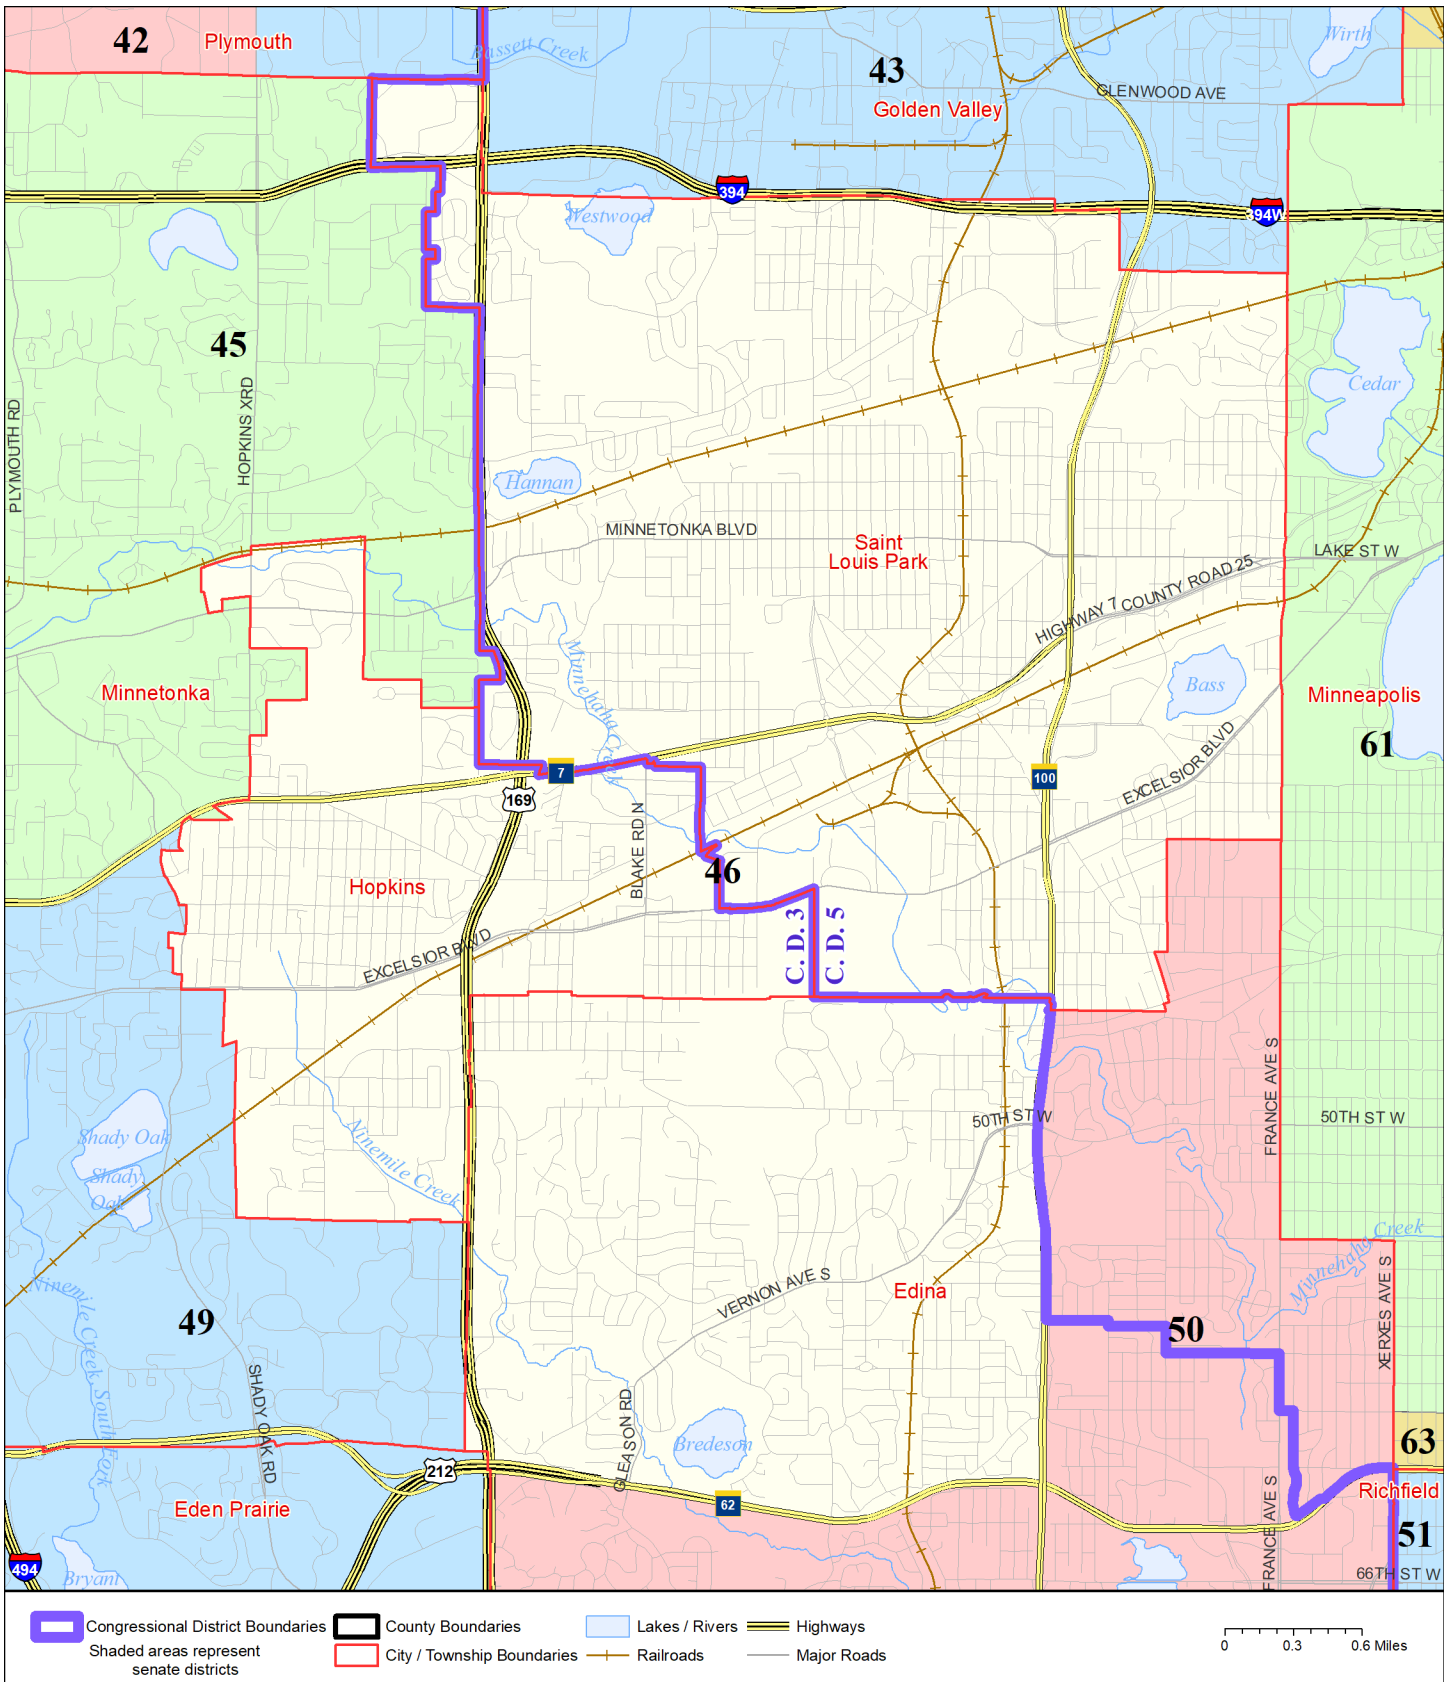

# Senate District 46

Published by Office of the Minnesota Secretary of State, Elections Division. Current as of February 2022. Look up districts & polling places at <https://pollfinder.sos.state.mn.us>

## About this map

This map shows the Congressional and Legislative Districts ordered by the Special Redistricting Panel in the matter of *Wattson, et al. v. Simon, et al*, No. A21-0243 and A21-0546, on February 15, 2022, as modified by 2022 Session Laws Chapter 92, as corrected under *Minnesota Statutes* 2.91, subd. 2, or as adjusted under *Minnesota Statutes* 204B.146, subd. 3. Boundaries from LCC-GIS derived from U.S. Census. Road data is from Mn/DOT and U.S. Census (Statewide) and NCompass (Metro). Rail data is from Mn/DOT. Water data is from MN DNR.

## District Description

Territory of Minnesota Senate District 46:

- This area in Hennepin County:
  - These precincts in Edina:
    - EDINA P-01
    - EDINA P-02
    - EDINA P-03
    - EDINA P-04
    - EDINA P-05
  - Hopkins
  - St Louis Park