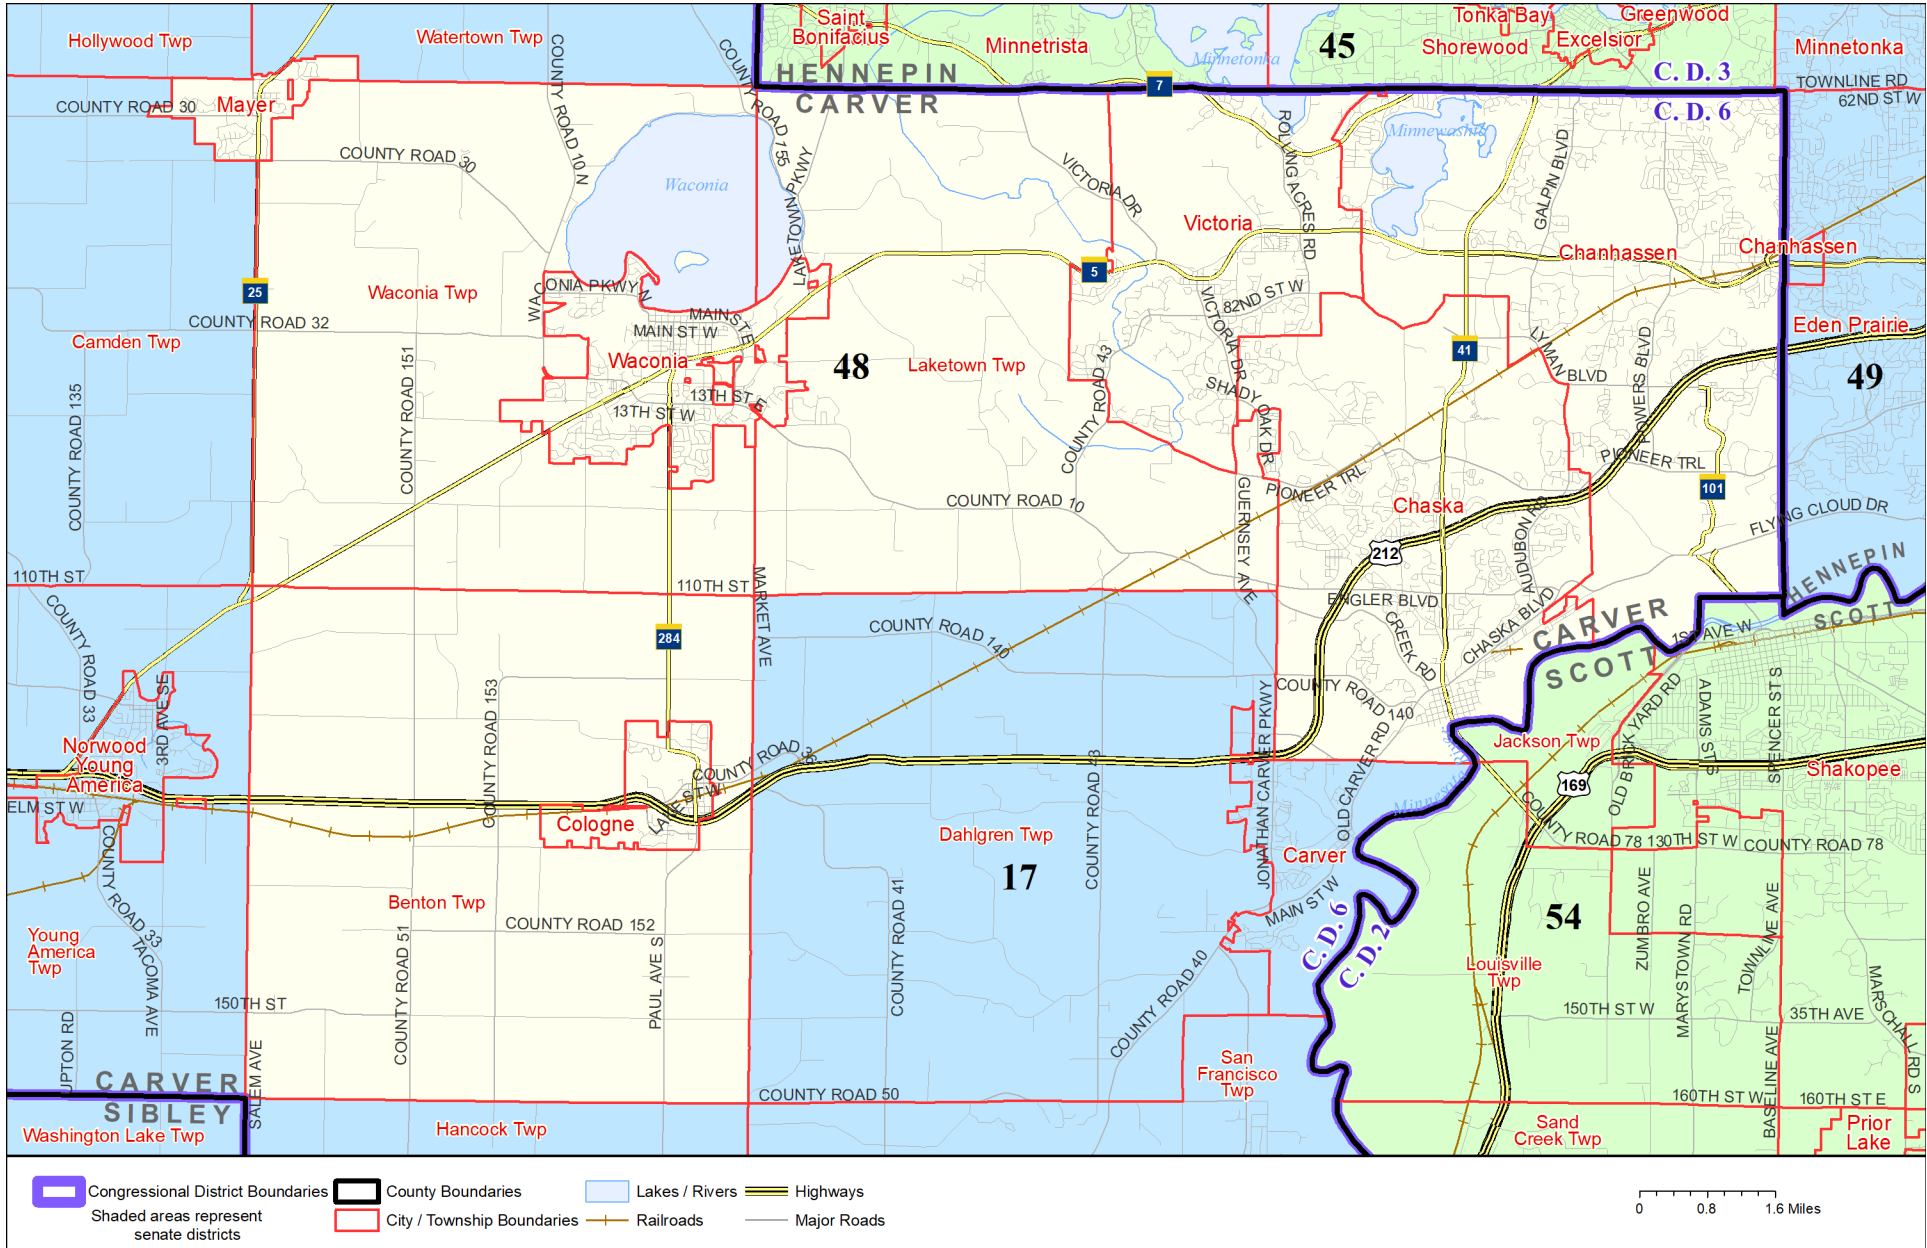

# Senate District 48

Published by Office of the Minnesota Secretary of State, Elections Division. Current as of February 2022. Look up districts & polling places at <https://pollfinder.sos.state.mn.us>

## About this map

This map shows the Congressional and Legislative Districts ordered by the Special Redistricting Panel in the matter of *Wattson, et al. v. Simon, et al*, No. A21-0243 and A21-0546, on February 15, 2022, as modified by 2022 Session Laws Chapter 92, as corrected under *Minnesota Statutes* 2.91, subd. 2, or as adjusted under *Minnesota Statutes* 204B.146, subd. 3. Boundaries from LCC-GIS derived from U.S. Census. Road data is from Mn/DOT and U.S. Census (Statewide) and NCompass (Metro). Rail data is from Mn/DOT. Water data is from MN DNR.

## **District Description**

Territory of Minnesota Senate District 48:

- This area in Carver County:
  - Benton Twp
  - Chanhassen
  - Chaska
  - Cologne
  - Laketown Twp
  - Mayer
  - Shorewood
  - Victoria
  - Waconia
  - Waconia Twp