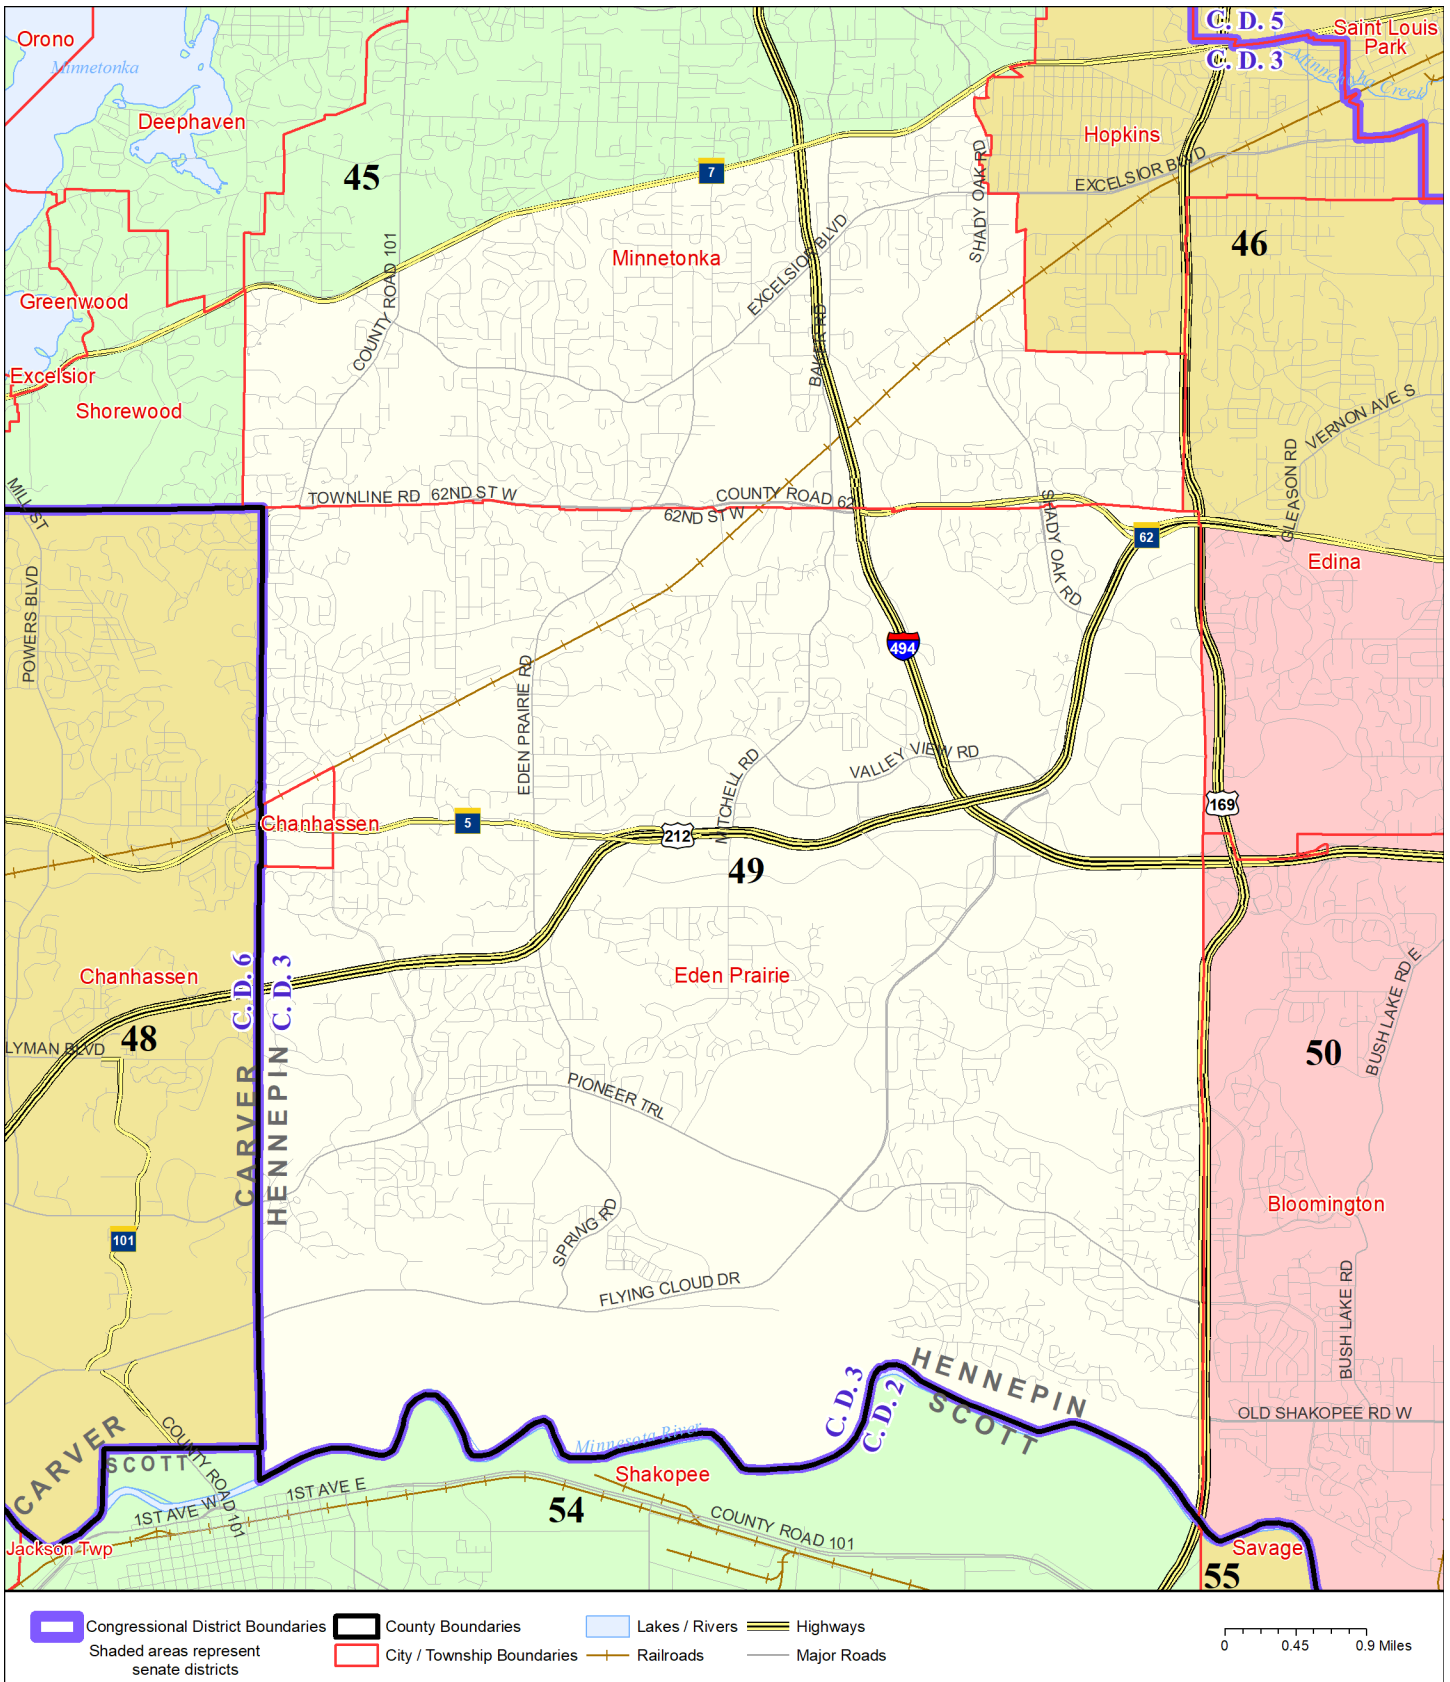

# Senate District 49

Published by Office of the Minnesota Secretary of State, Elections Division. Current as of February 2022. Look up districts & polling places at <https://pollfinder.sos.state.mn.us>

## About this map

This map shows the Congressional and Legislative Districts ordered by the Special Redistricting Panel in the matter of *Wattson, et al. v. Simon, et al*, No. A21-0243 and A21-0546, on February 15, 2022, as modified by 2022 Session Laws Chapter 92, as corrected under *Minnesota Statutes* 2.91, subd. 2, or as adjusted under *Minnesota Statutes* 204B.146, subd. 3. Boundaries from LCC-GIS derived from U.S. Census. Road data is from Mn/DOT and U.S. Census (Statewide) and NCompass (Metro). Rail data is from Mn/DOT. Water data is from MN DNR.

## District Description

Territory of Minnesota Senate District 49:

- This area in Hennepin County:
  - These precincts in Chanhassen:
    - CHANHASSEN P-01
  - Eden Prairie
  - These precincts in Minnetonka:
    - MINNETONKA W-1 P-A
    - MINNETONKA W-1 P-B
    - MINNETONKA W-1 P-C
    - MINNETONKA W-1 P-D
    - MINNETONKA W-4 P-B
    - MINNETONKA W-4 P-C
    - MINNETONKA W-4 P-D
    - MINNETONKA W-4 P-E