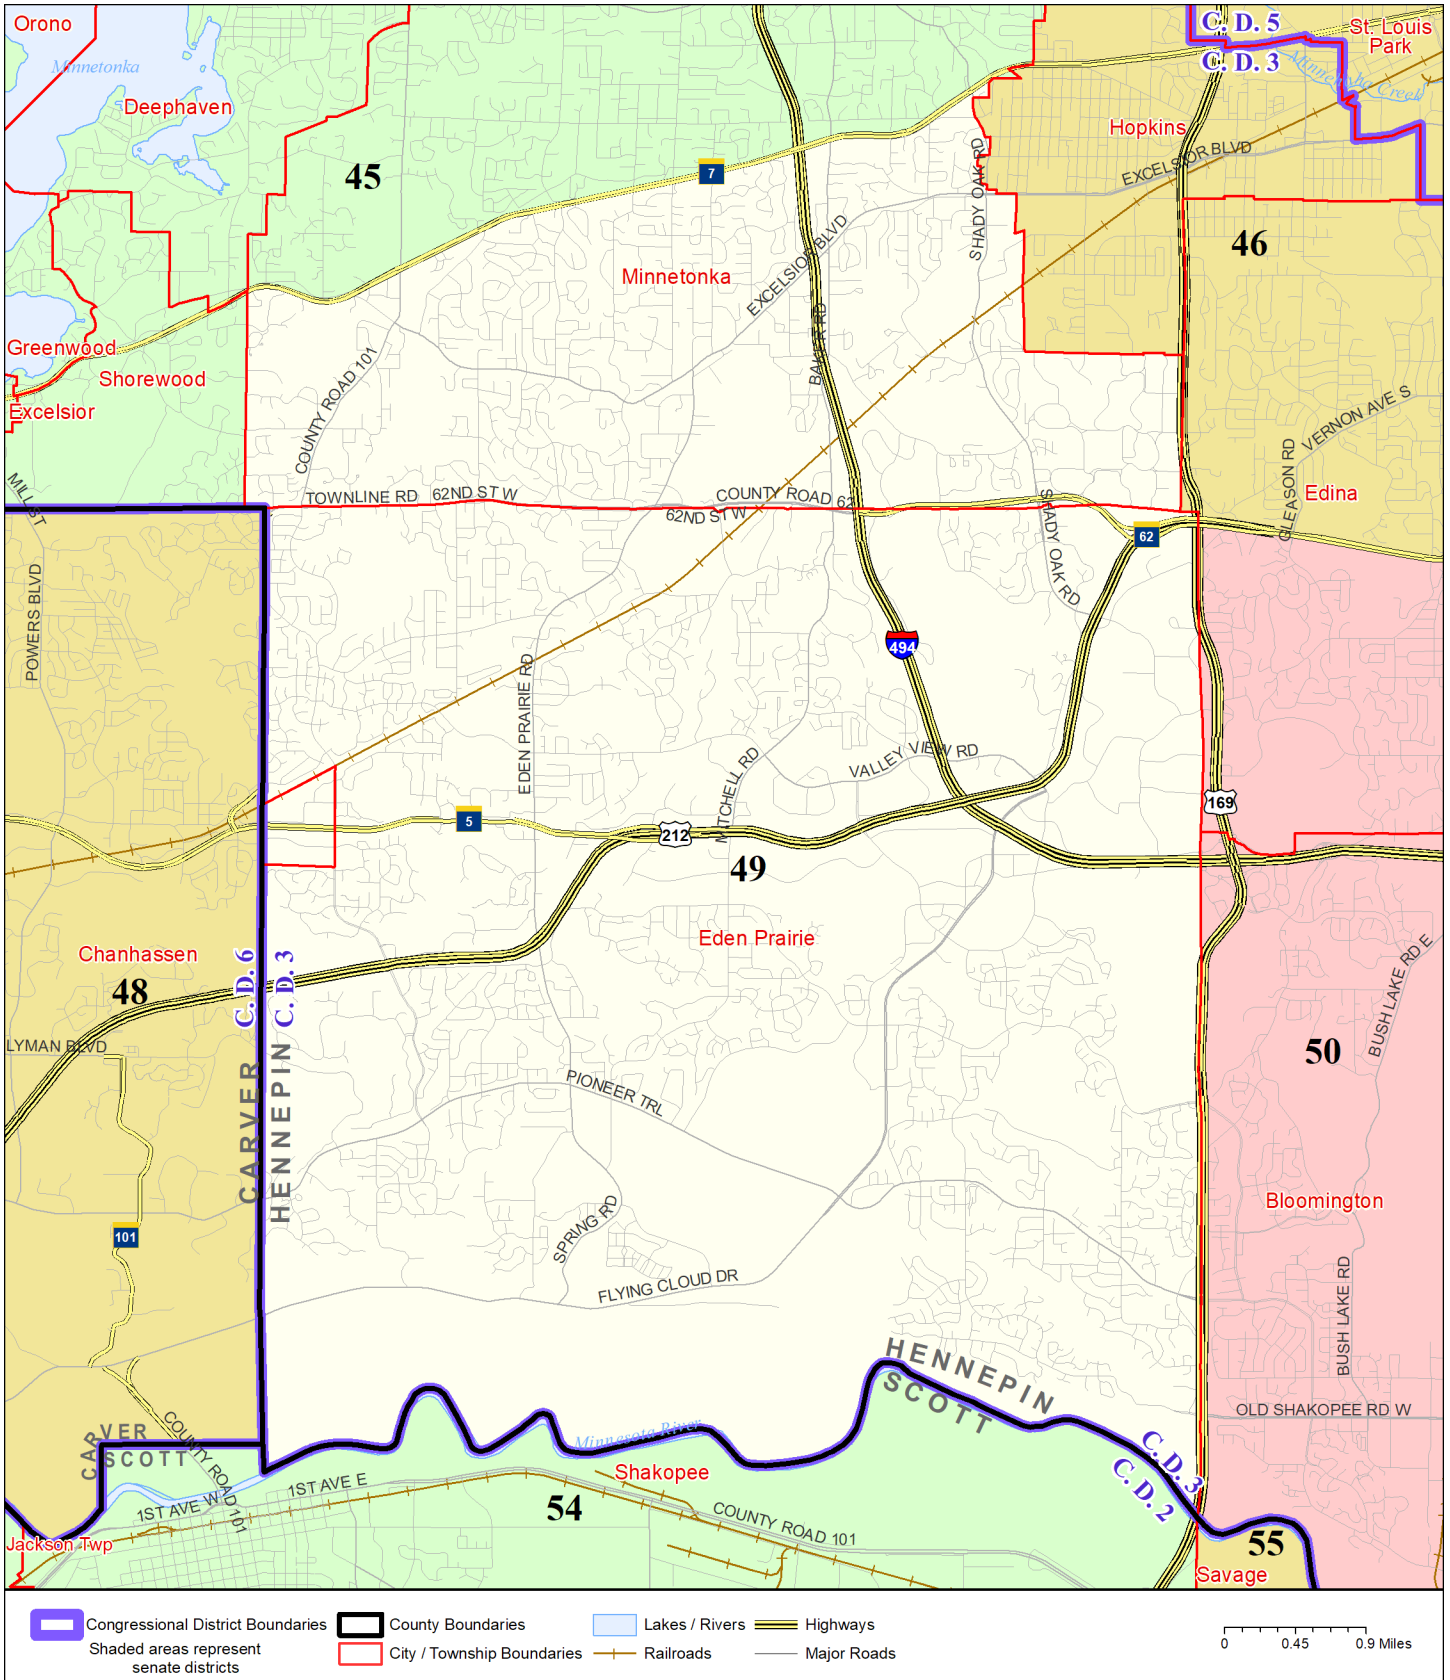

Senate District 49

Published by Office of the Minnesota Secretary of State, Elections Division. Current as of May 2024. Look up districts & polling places at <https://pollfinder.sos.mn.gov>

About this map

This map shows the Congressional and Legislative Districts ordered by the Special Redistricting Panel in the matter of *Wattson, et al. v. Simon, et al*, No. A21-0243 and A21-0546, on February 15, 2022, as modified by the legislature, as corrected under *Minnesota Statutes* 2.91, subd. 2, or as adjusted under *Minnesota Statutes* 204B.146, subd. 3. Derived from precinct boundaries that are maintained by the Secretary of State and available for download at the [Minnesota Geospatial Commons](https://gisdata.mn.gov) (<https://gisdata.mn.gov>). Road data is from Mn/DOT and U.S. Census (Statewide) and NCompass (Metro). Rail data is from Mn/DOT. Water data is from MN DNR.

District Description

Territory of Minnesota Senate District 49:

- This area in Hennepin County:
 - Chanhassen
 - Eden Prairie
 - These precincts in Minnetonka:
 - MINNETONKA W-1 P-A
 - MINNETONKA W-1 P-B
 - MINNETONKA W-1 P-C
 - MINNETONKA W-1 P-D
 - MINNETONKA W-4 P-B
 - MINNETONKA W-4 P-C
 - MINNETONKA W-4 P-D
 - MINNETONKA W-4 P-E