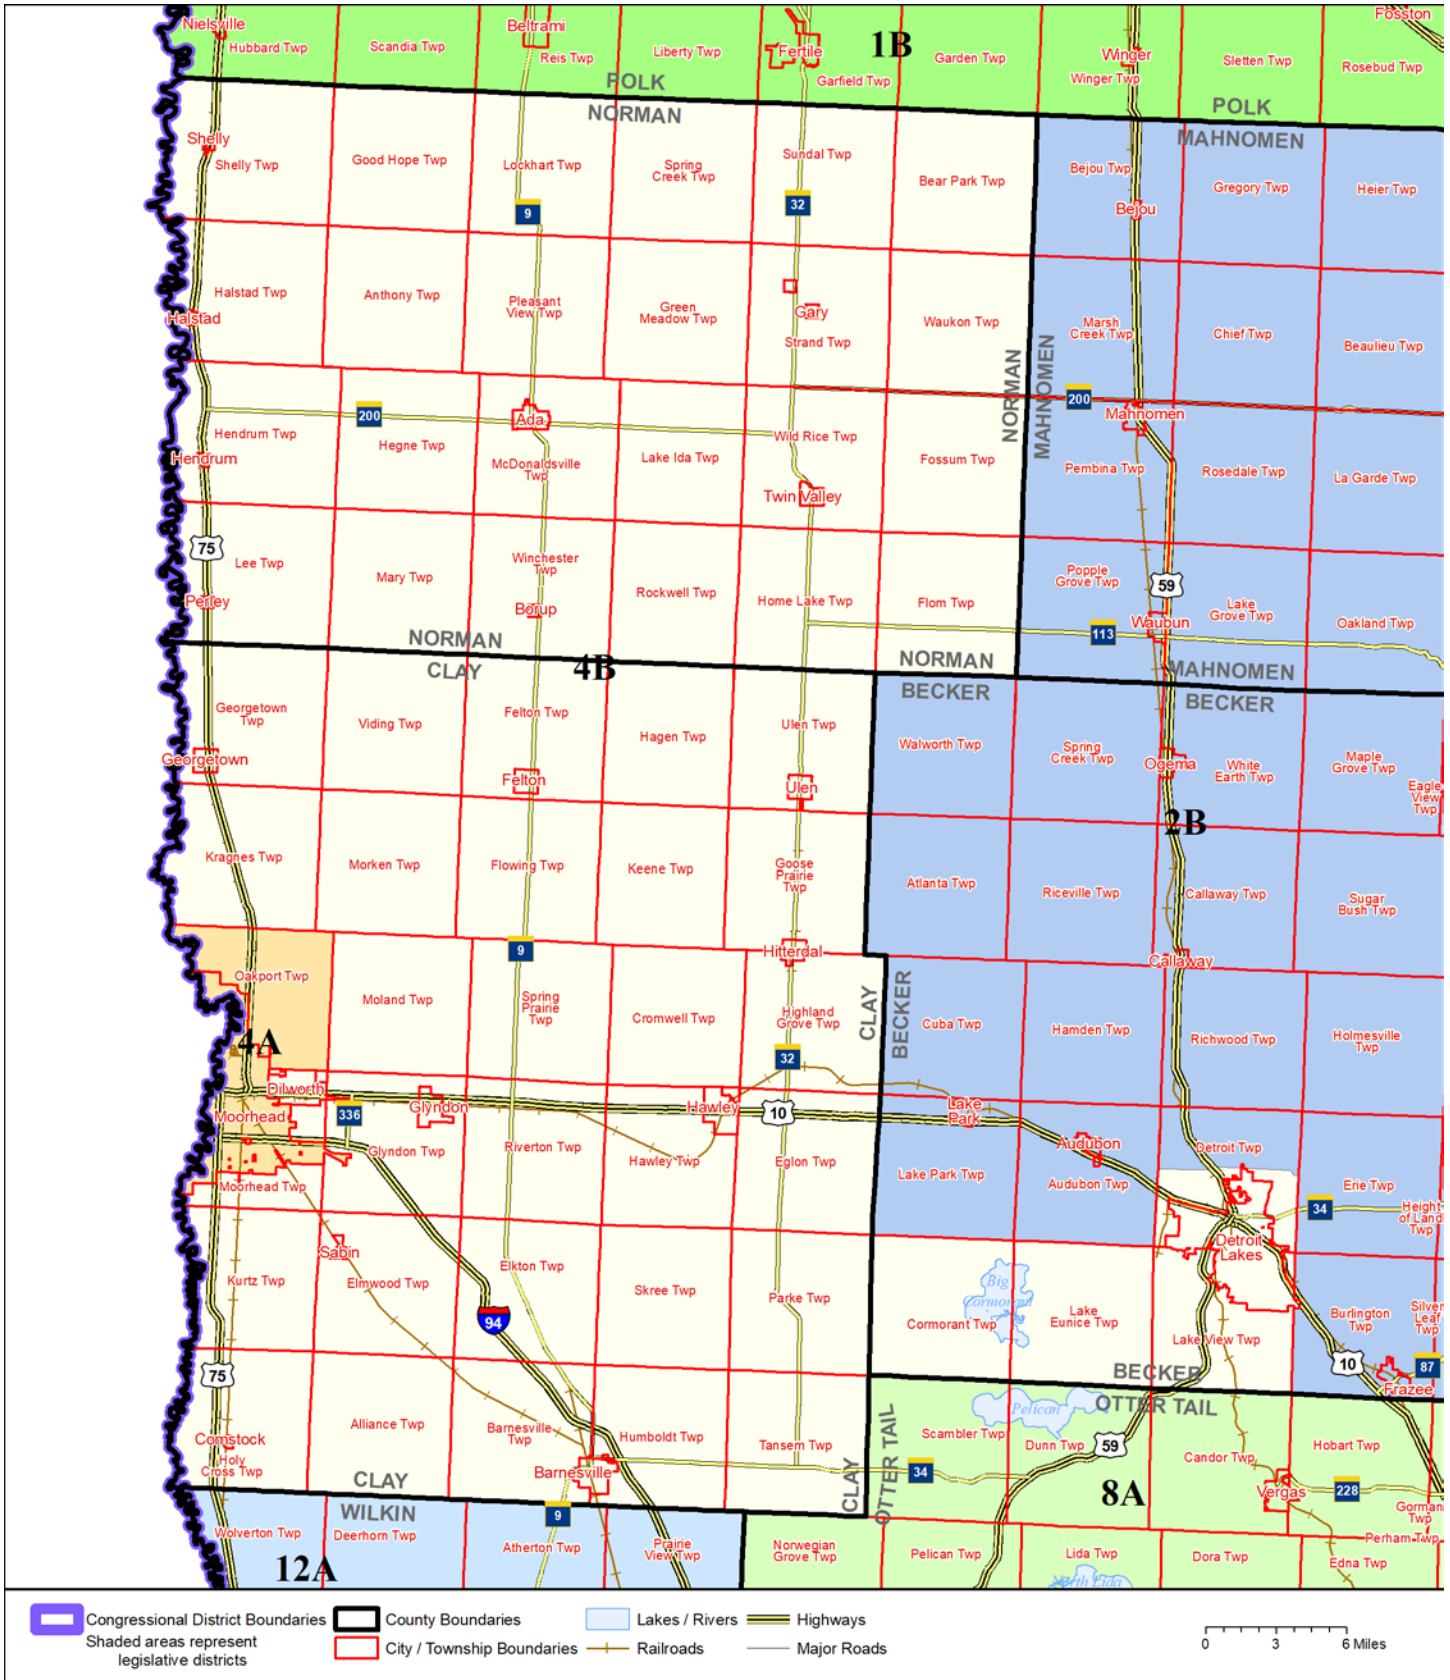

Legislative District 4B

Published by Office of the Minnesota Secretary of State, Elections Division. Current as of December 2019. Look up districts & polling places at <https://pollfinder.sos.state.mn.us>

About this map

This map shows the Congressional and Legislative Districts ordered by the Special Redistricting Panel in the matter of *Hippert, et al. v. Ritchie, et al*, No. A11-152, on February 21, 2012, as corrected under *Minnesota Statutes* 2.91, subd. 2 or adjusted under *Minnesota Statutes* 204B.146, subd. 3. Derived from precinct boundaries that are maintained by the Secretary of State and available for download at the [Minnesota Geospatial Commons](https://gisdata.mn.gov) (<https://gisdata.mn.gov>). Road data is from Mn/DOT and U.S. Census (Statewide) and NCompass (Metro). Rail data is from Mn/DOT. Water data is from MN DNR.

District Description

Territory of Minnesota Legislative District 4B:

- This area in Becker County:
 - Cormorant Twp
 - These precincts in Detroit Twp:
 - DETROIT TWP P-2
 - DETROIT TWP P-3
 - Detroit Lakes
 - Lake Eunice Twp
 - Lake View Twp
- This area in Clay County:
 - Alliance Twp
 - Barnesville
 - Barnesville Twp
 - Comstock
 - Cromwell Twp
 - Dilworth
 - Eglon Twp
 - Elkton Twp
 - Elmwood Twp
 - Felton
 - Felton Twp
 - Flowing Twp
 - Georgetown
 - Georgetown Twp
 - Glyndon
 - Glyndon Twp
 - Goose Prairie Twp
 - Hagen Twp
 - Hawley
 - Hawley Twp
 - Highland Grove Twp
 - Hitterdal
 - Holy Cross Twp
 - Humboldt Twp
 - Keene Twp
 - Kragnes Twp
 - Kurtz Twp
 - Moland Twp
 - These precincts in Moorhead Twp:
 - MOORHEAD TWP P-1
 - Morken Twp
 - Parke Twp
 - Riverton Twp
 - Sabin
 - Skree Twp
 - Spring Prairie Twp
 - Tansem Twp
 - Ulen
 - Ulen Twp
 - Viding Twp

- Norman County