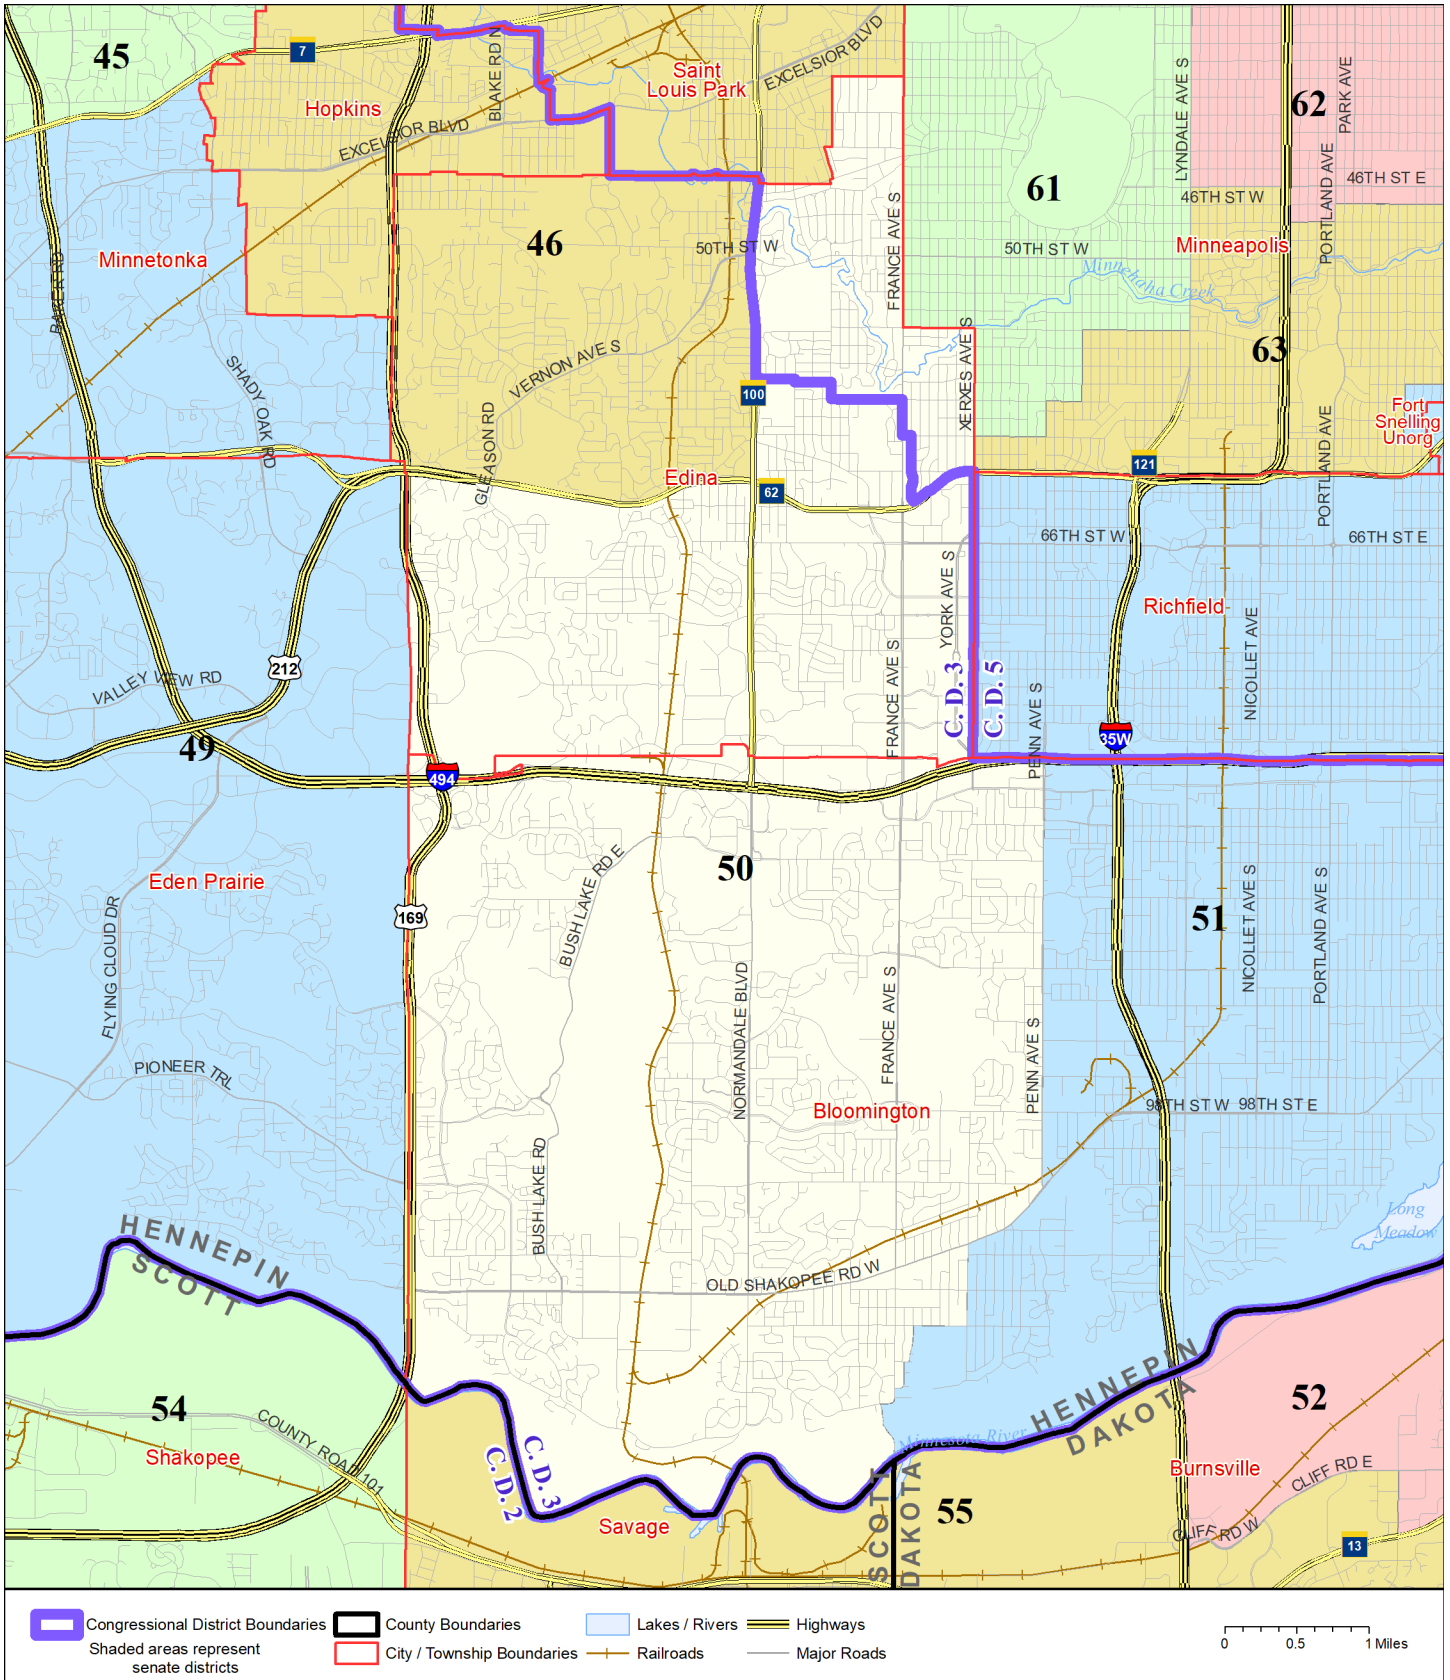

Senate District 50

Published by Office of the Minnesota Secretary of State, Elections Division. Current as of February 2022. Look up districts & polling places at <https://pollfinder.sos.state.mn.us>

About this map

This map shows the Congressional and Legislative Districts ordered by the Special Redistricting Panel in the matter of *Wattson, et al. v. Simon, et al*, No. A21-0243 and A21-0546, on February 15, 2022, as modified by 2022 Session Laws Chapter 92, as corrected under *Minnesota Statutes* 2.91, subd. 2, or as adjusted under *Minnesota Statutes* 204B.146, subd. 3. Boundaries from LCC-GIS derived from U.S. Census. Road data is from Mn/DOT and U.S. Census (Statewide) and NCompass (Metro). Rail data is from Mn/DOT. Water data is from MN DNR.

District Description

Territory of Minnesota Senate District 50:

- This area in Hennepin County:
 - These precincts in Bloomington:
 - BLOOMINGTON W-1 P-06
 - BLOOMINGTON W-1 P-07
 - BLOOMINGTON W-2 P-08
 - BLOOMINGTON W-2 P-09
 - BLOOMINGTON W-2 P-10
 - BLOOMINGTON W-2 P-11
 - BLOOMINGTON W-2 P-12
 - BLOOMINGTON W-2 P-13
 - BLOOMINGTON W-2 P-14
 - BLOOMINGTON W-2 P-15
 - BLOOMINGTON W-3 P-16
 - BLOOMINGTON W-3 P-17
 - BLOOMINGTON W-3 P-18
 - BLOOMINGTON W-3 P-19
 - BLOOMINGTON W-3 P-20
 - BLOOMINGTON W-3 P-21
 - BLOOMINGTON W-3 P-22
 - These precincts in Edina:
 - EDINA P-06
 - EDINA P-07
 - EDINA P-08
 - EDINA P-09
 - EDINA P-10
 - EDINA P-11
 - EDINA P-12
 - EDINA P-13
 - EDINA P-14
 - EDINA P-15
 - EDINA P-16