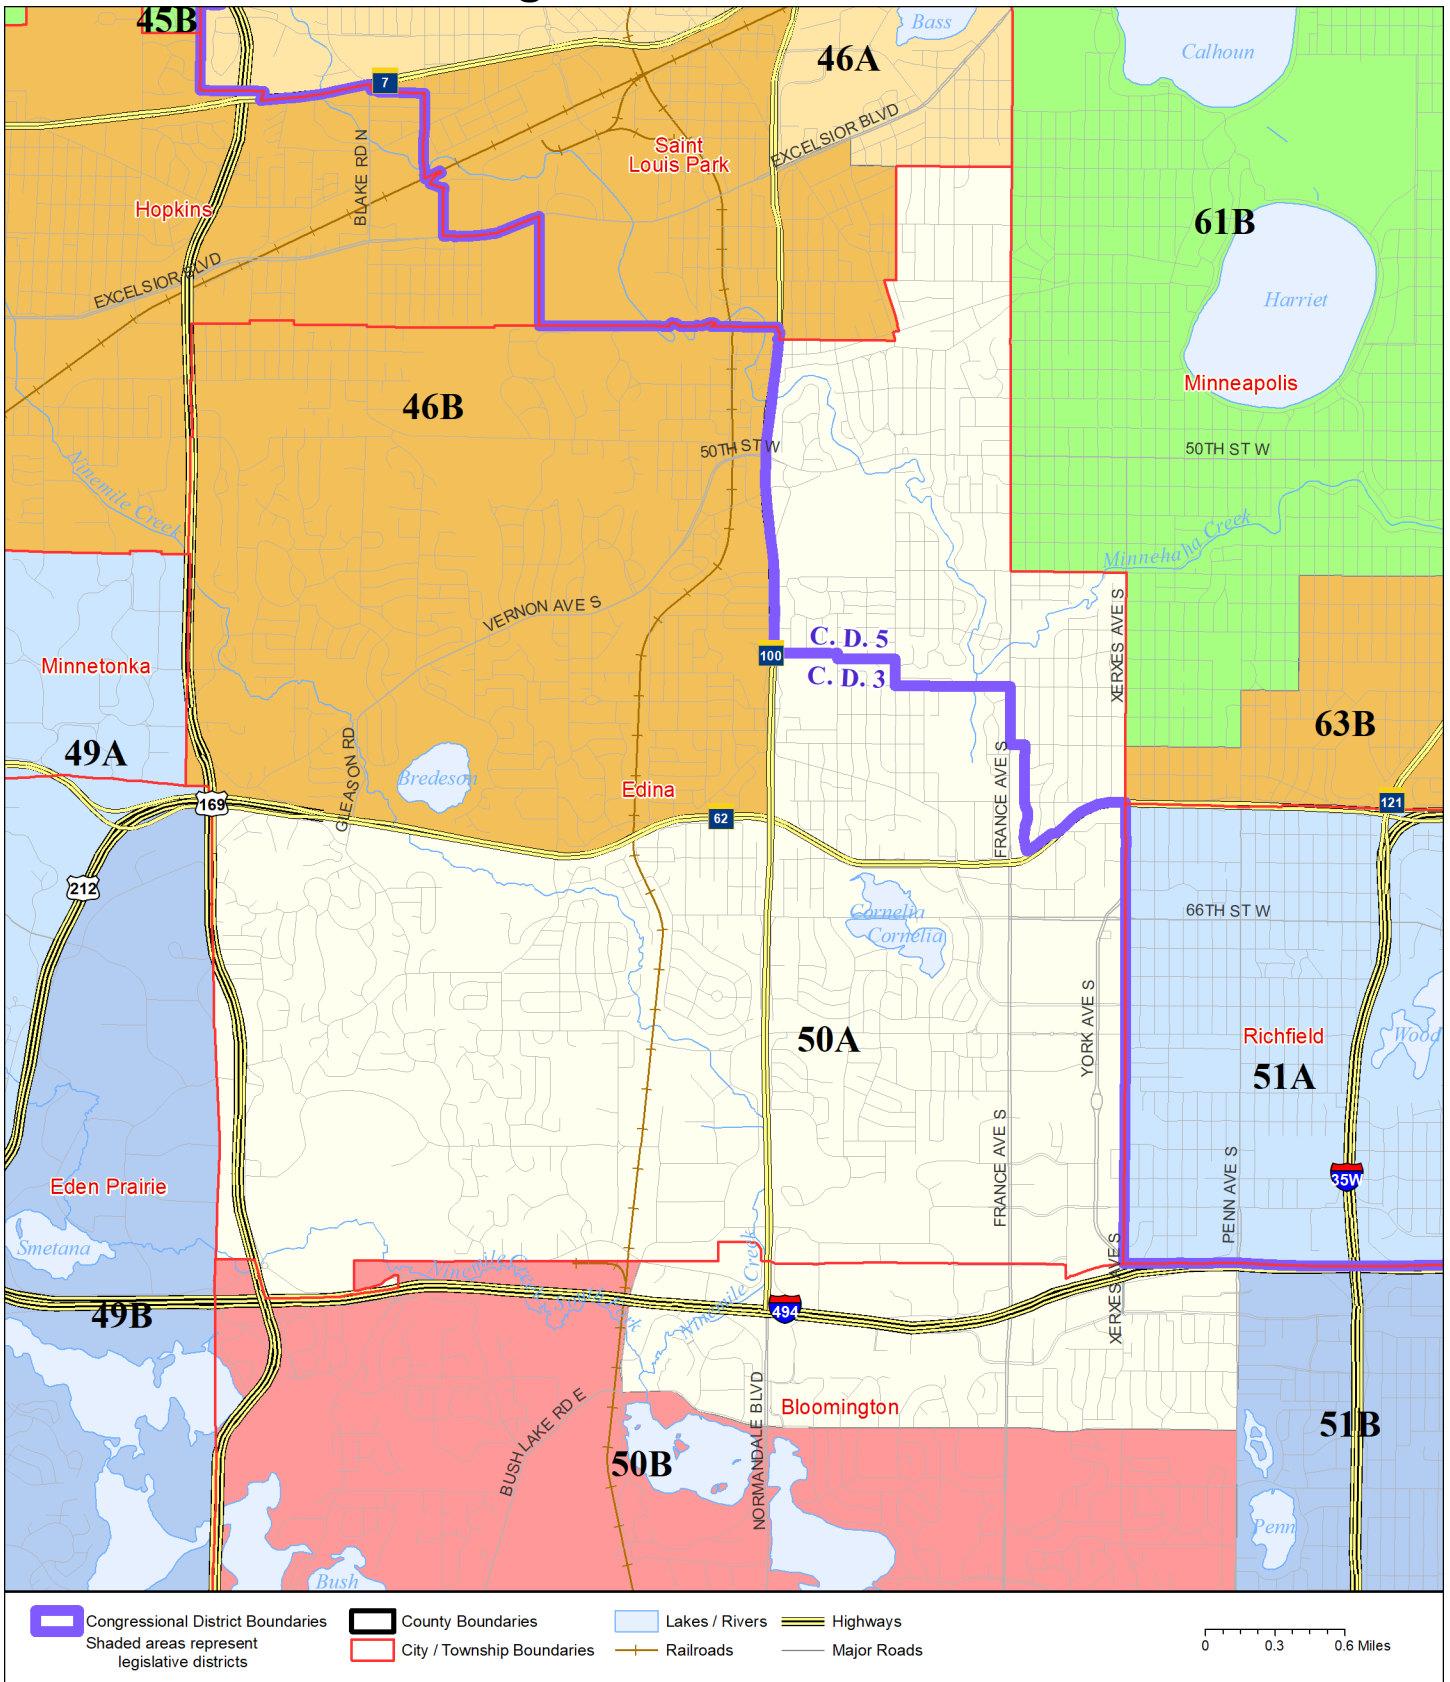

Legislative District 50A

Published by Office of the Minnesota Secretary of State, Elections Division. Current as of February 2022. Look up districts & polling places at <https://pollfinder.sos.state.mn.us>

About this map

This map shows the Congressional and Legislative Districts ordered by the Special Redistricting Panel in the matter of *Wattson, et al. v. Simon, et al.*, No. A21-0243 and A21-0546, on February 15, 2022, as modified by 2022 Session Laws Chapter 92, as corrected under *Minnesota Statutes* 2.91, subd. 2, or as adjusted under *Minnesota Statutes* 204B.146, subd. 3. Boundaries from LCC-GIS derived from U.S. Census. Road data is from Mn/DOT and U.S. Census (Statewide) and NCompass (Metro). Rail data is from Mn/DOT. Water data is from MN DNR.

District Description

Territory of Minnesota Legislative District 50A:

- This area in Hennepin County:
 - These precincts in Bloomington:
 - BLOOMINGTON W-3 P-18
 - BLOOMINGTON W-3 P-22
 - These precincts in Edina:
 - EDINA P-06
 - EDINA P-07
 - EDINA P-08
 - EDINA P-09
 - EDINA P-10
 - EDINA P-11
 - EDINA P-12
 - EDINA P-13
 - EDINA P-14
 - EDINA P-15
 - EDINA P-16