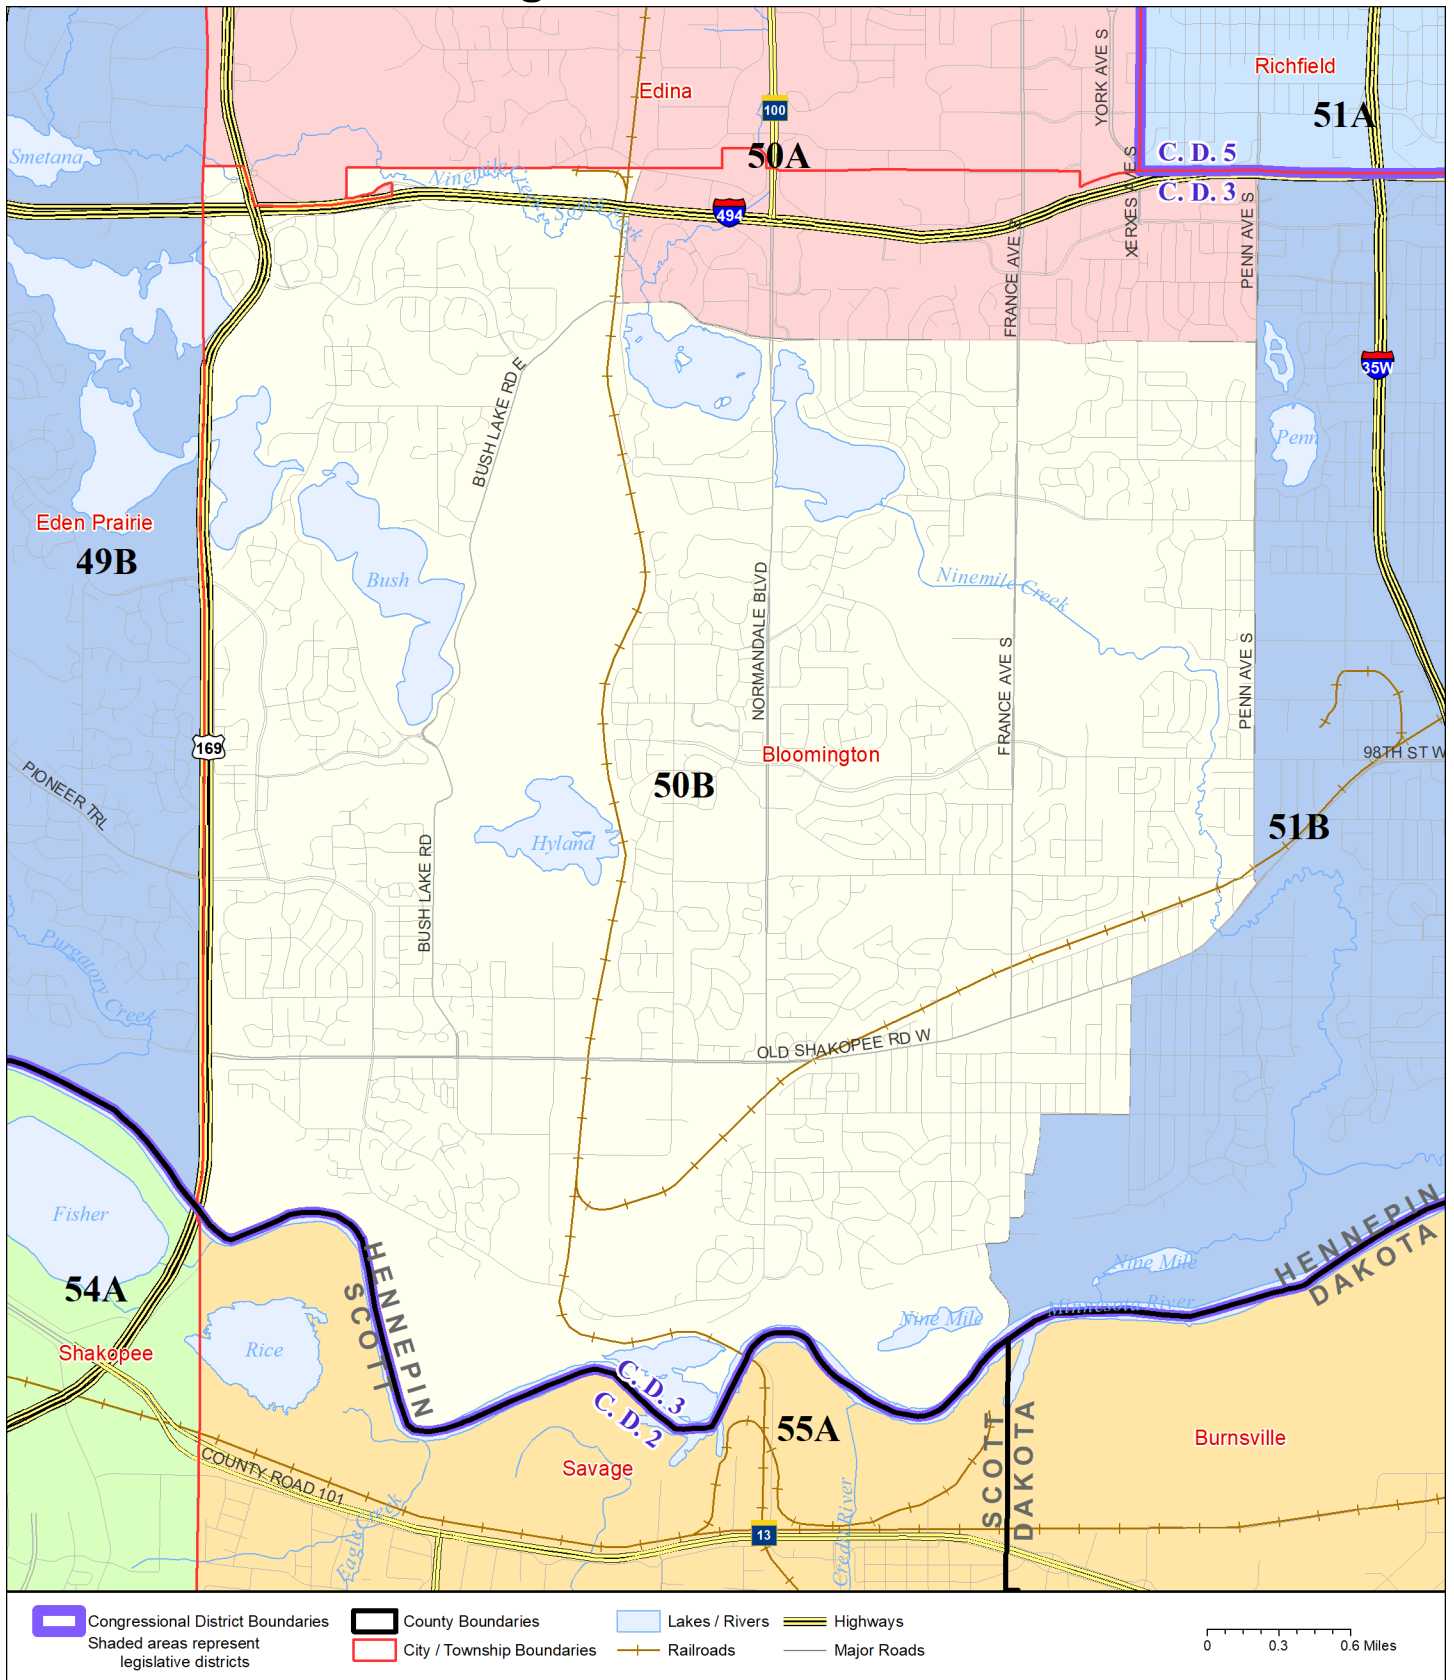

Legislative District 50B

Published by Office of the Minnesota Secretary of State, Elections Division. Current as of February 2022. Look up districts & polling places at <https://pollfinder.sos.state.mn.us>

About this map

This map shows the Congressional and Legislative Districts ordered by the Special Redistricting Panel in the matter of *Wattson, et al. v. Simon, et al*, No. A21-0243 and A21-0546, on February 15, 2022, as modified by 2022 Session Laws Chapter 92, as corrected under *Minnesota Statutes* 2.91, subd. 2, or as adjusted under *Minnesota Statutes* 204B.146, subd. 3. Boundaries from LCC-GIS derived from U.S. Census. Road data is from Mn/DOT and U.S. Census (Statewide) and NCompass (Metro). Rail data is from Mn/DOT. Water data is from MN DNR.

District Description

Territory of Minnesota Legislative District 50B:

- This area in Hennepin County:
 - These precincts in Bloomington:
 - BLOOMINGTON W-1 P-06
 - BLOOMINGTON W-1 P-07
 - BLOOMINGTON W-2 P-08
 - BLOOMINGTON W-2 P-09
 - BLOOMINGTON W-2 P-10
 - BLOOMINGTON W-2 P-11
 - BLOOMINGTON W-2 P-12
 - BLOOMINGTON W-2 P-13
 - BLOOMINGTON W-2 P-14
 - BLOOMINGTON W-2 P-15
 - BLOOMINGTON W-3 P-16
 - BLOOMINGTON W-3 P-17
 - BLOOMINGTON W-3 P-19
 - BLOOMINGTON W-3 P-20
 - BLOOMINGTON W-3 P-21