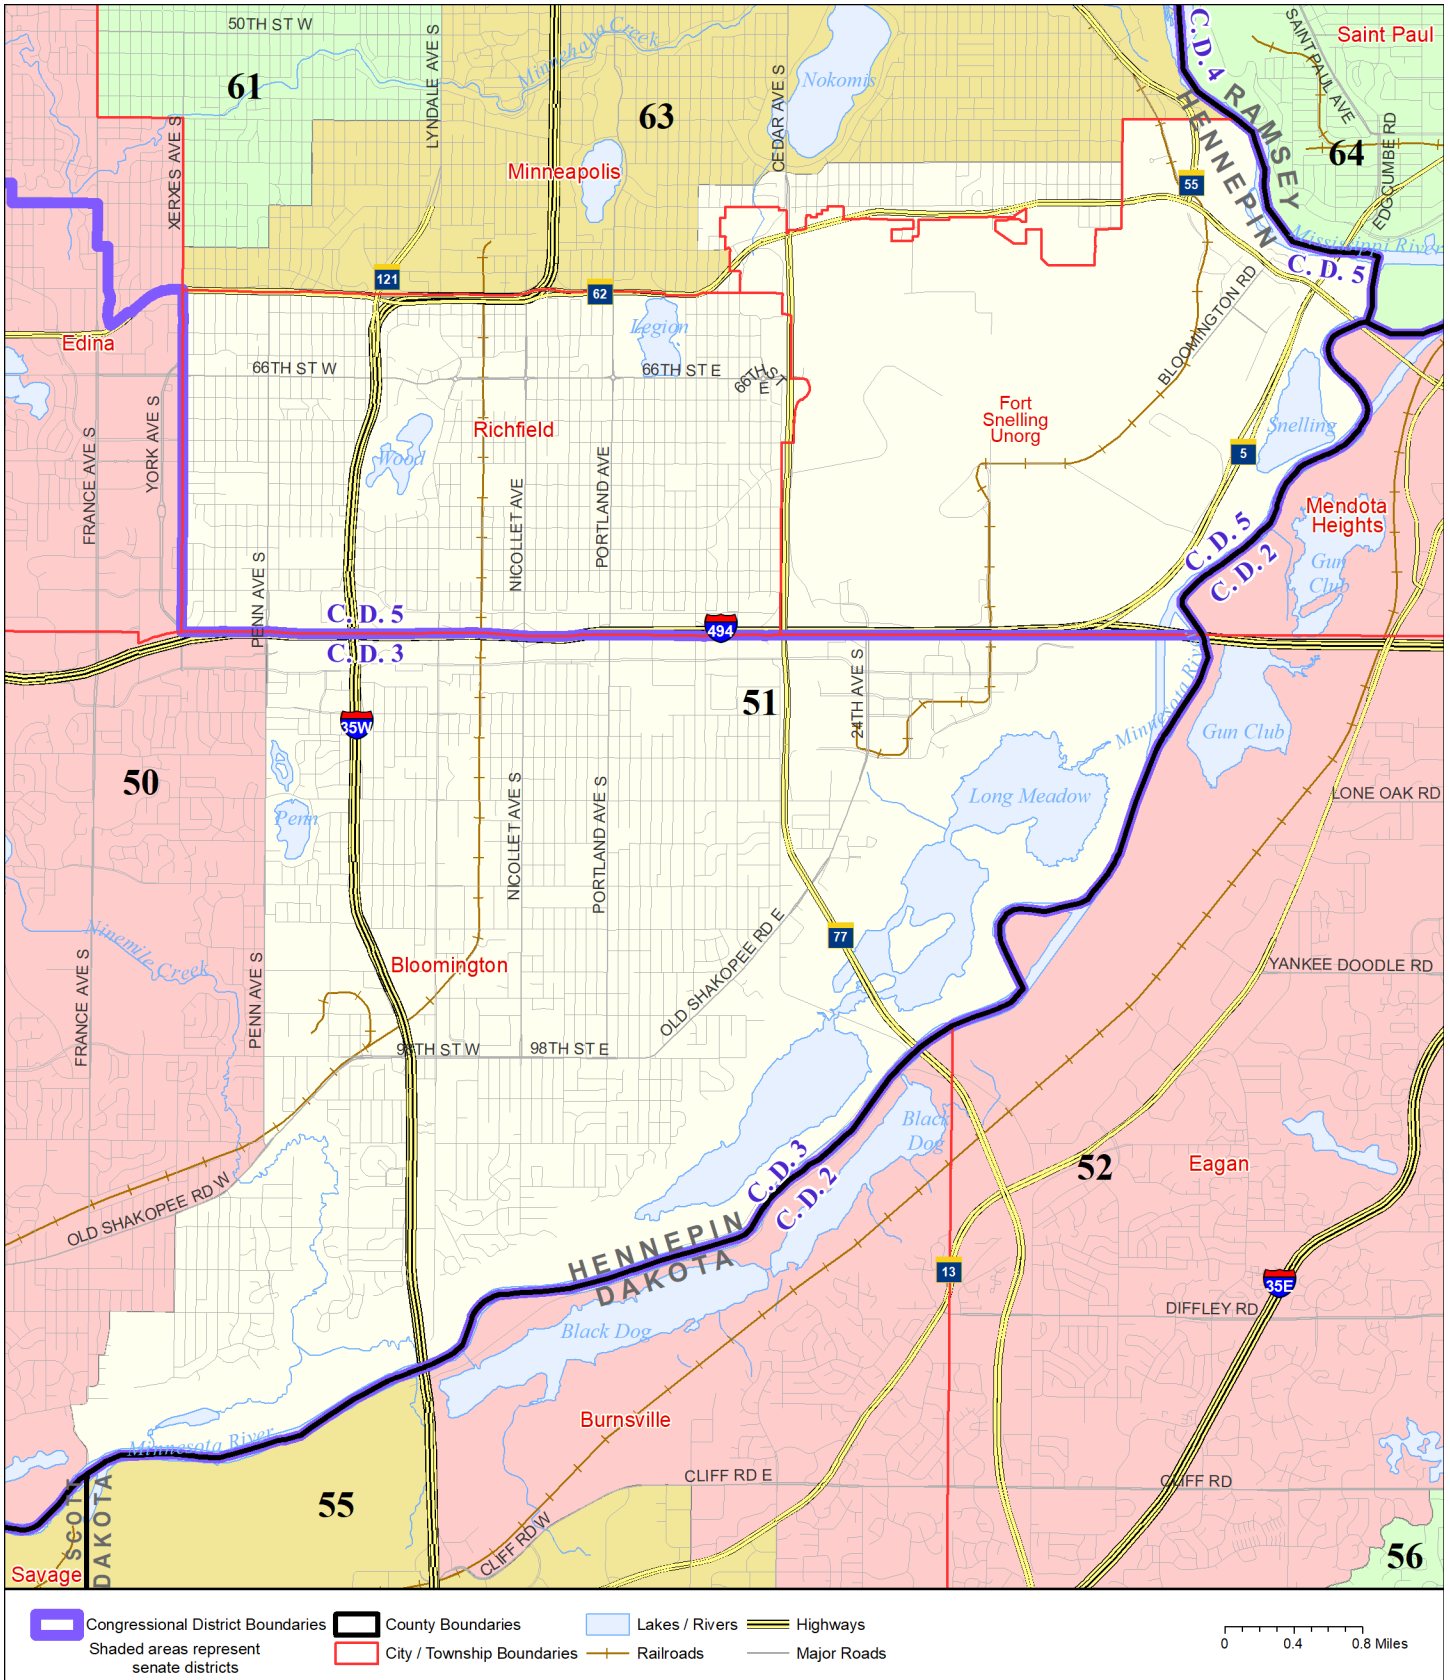

Senate District 51

Published by Office of the Minnesota Secretary of State, Elections Division. Current as of February 2022. Look up districts & polling places at <https://pollfinder.sos.state.mn.us>

About this map

This map shows the Congressional and Legislative Districts ordered by the Special Redistricting Panel in the matter of *Wattson, et al. v. Simon, et al*, No. A21-0243 and A21-0546, on February 15, 2022, as modified by 2022 Session Laws Chapter 92, as corrected under *Minnesota Statutes* 2.91, subd. 2, or as adjusted under *Minnesota Statutes* 204B.146, subd. 3. Boundaries from LCC-GIS derived from U.S. Census. Road data is from Mn/DOT and U.S. Census (Statewide) and NCompass (Metro). Rail data is from Mn/DOT. Water data is from MN DNR.

District Description

Territory of Minnesota Senate District 51:

- This area in Hennepin County:
 - These precincts in Bloomington:
 - BLOOMINGTON W-1 P-01
 - BLOOMINGTON W-1 P-02
 - BLOOMINGTON W-1 P-03
 - BLOOMINGTON W-1 P-04
 - BLOOMINGTON W-1 P-05
 - BLOOMINGTON W-3 P-23
 - BLOOMINGTON W-3 P-24
 - BLOOMINGTON W-4 P-25
 - BLOOMINGTON W-4 P-26
 - BLOOMINGTON W-4 P-27
 - BLOOMINGTON W-4 P-28
 - BLOOMINGTON W-4 P-29
 - BLOOMINGTON W-4 P-30
 - BLOOMINGTON W-4 P-31
 - These precincts in Minneapolis:
 - MINNEAPOLIS W-11 P-12
 - MINNEAPOLIS W-12 P-12
 - Richfield
 - All precincts in unorganized territory:
 - FORT SNELLING P-01