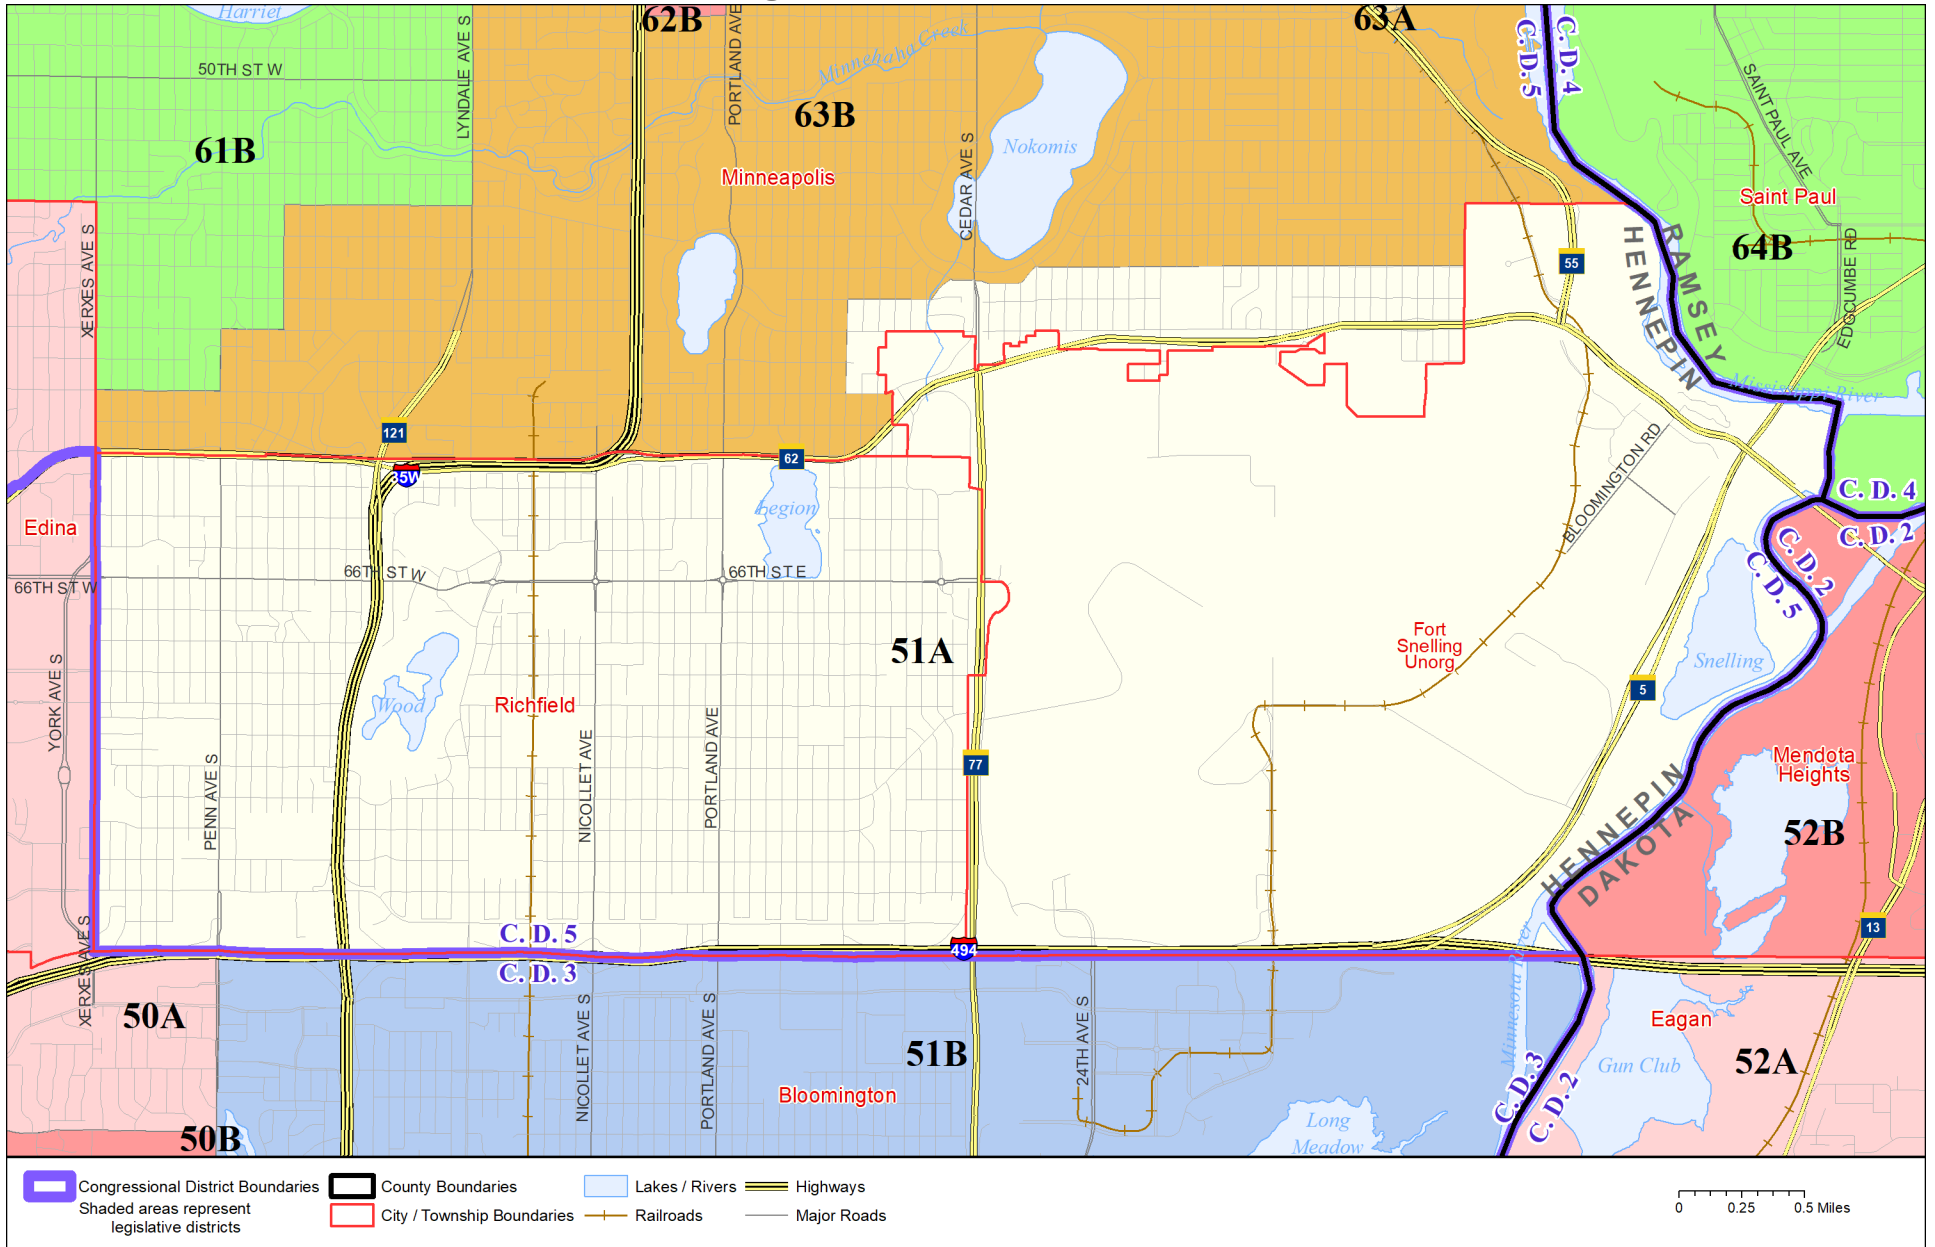

Legislative District 51A

Published by Office of the Minnesota Secretary of State, Elections Division. Current as of February 2022. Look up districts & polling places at <https://pollfinder.sos.state.mn.us>

About this map

This map shows the Congressional and Legislative Districts ordered by the Special Redistricting Panel in the matter of *Wattson, et al. v. Simon, et al*, No. A21-0243 and A21-0546, on February 15, 2022, as modified by 2022 Session Laws Chapter 92, as corrected under *Minnesota Statutes* 2.91, subd. 2, or as adjusted under *Minnesota Statutes* 204B.146, subd. 3. Boundaries from LCC-GIS derived from U.S. Census. Road data is from Mn/DOT and U.S. Census (Statewide) and NCompass (Metro). Rail data is from Mn/DOT. Water data is from MN DNR.

District Description

Territory of Minnesota Legislative District 51A:

- This area in Hennepin County:
 - These precincts in Minneapolis:
 - MINNEAPOLIS W-11 P-12
 - MINNEAPOLIS W-12 P-12
 - Richfield
 - All precincts in unorganized territory:
 - FORT SNELLING P-01