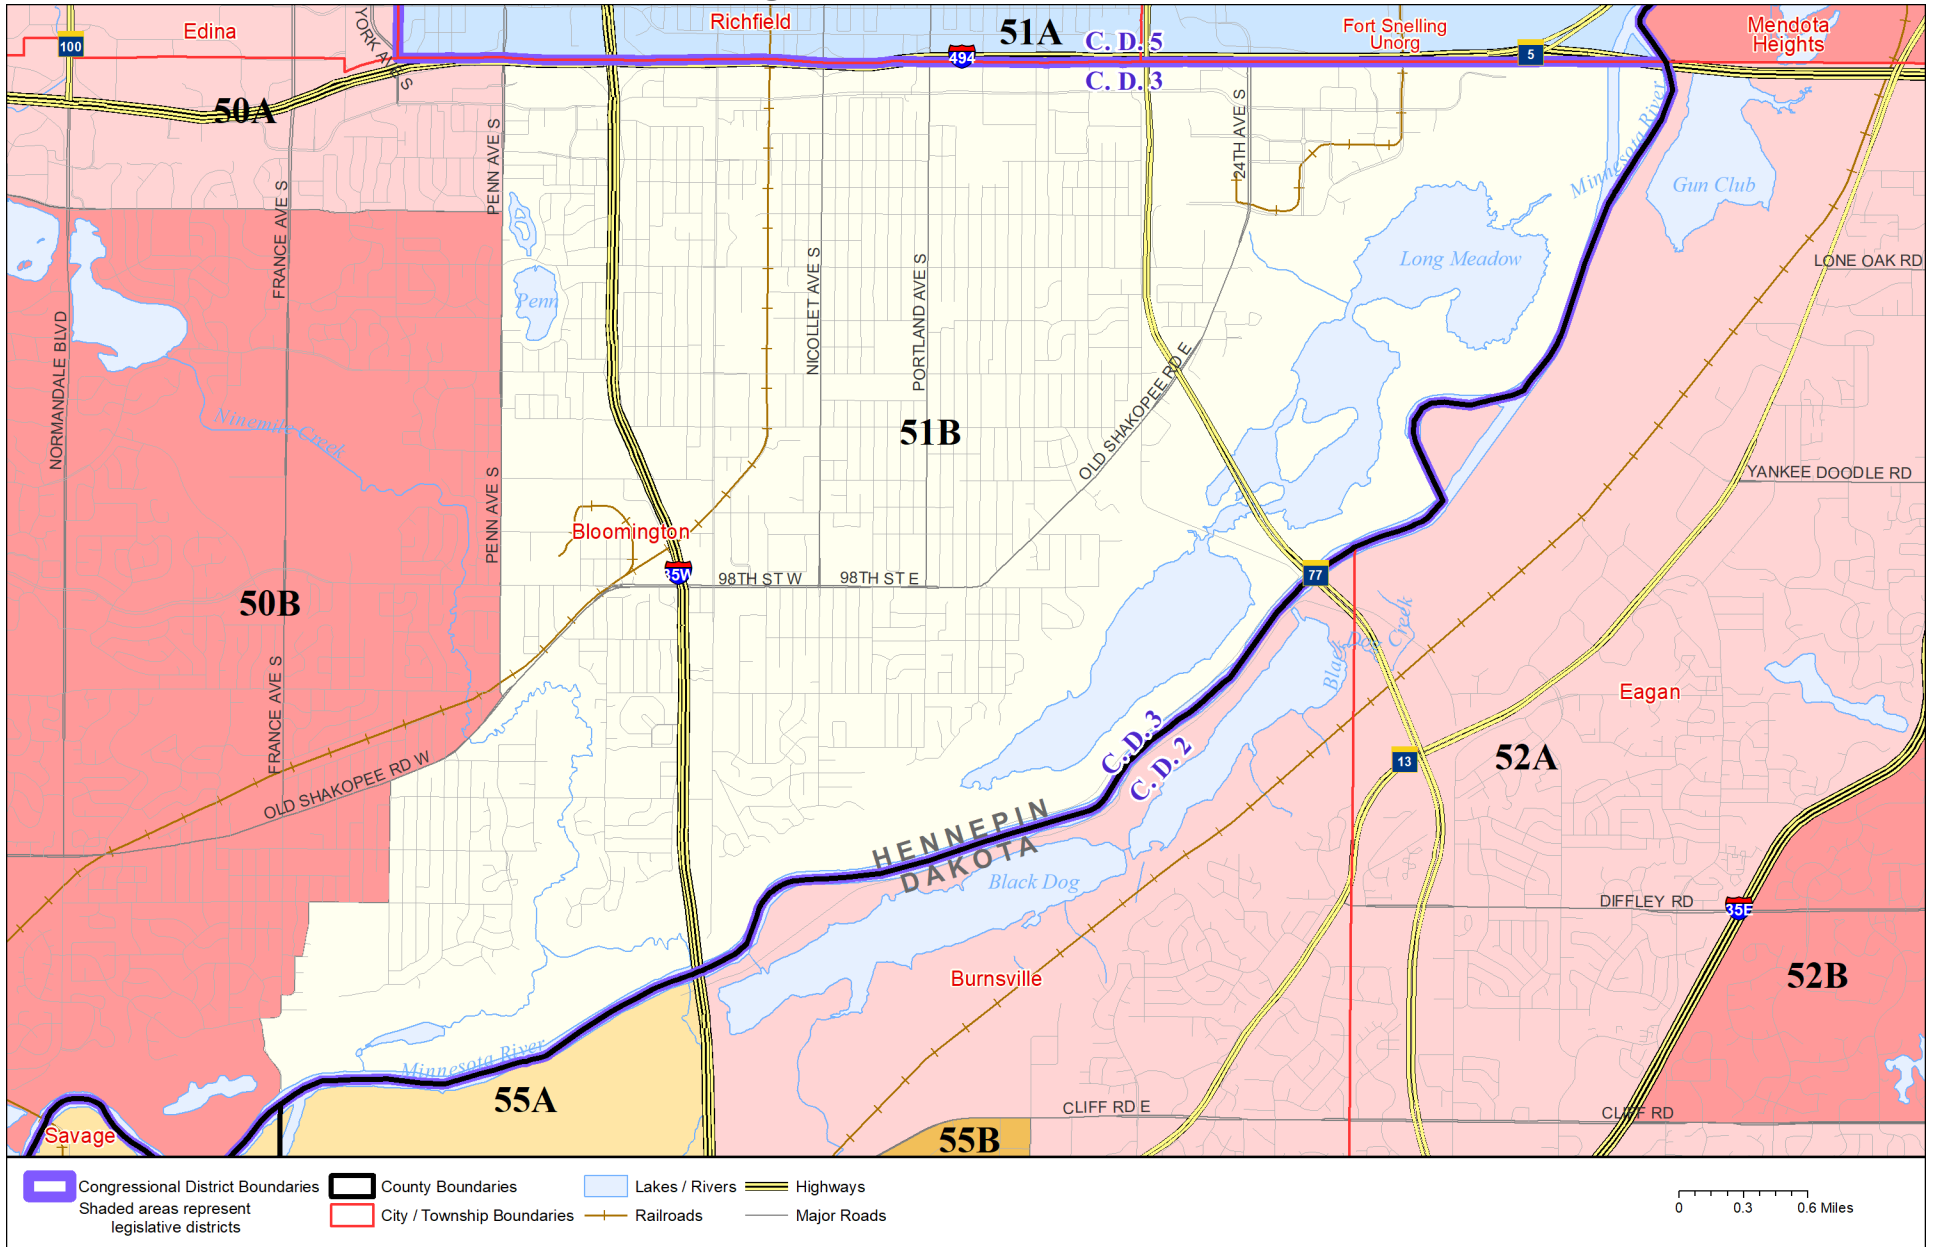

# Legislative District 51B

Published by Office of the Minnesota Secretary of State, Elections Division. Current as of February 2022. Look up districts & polling places at <https://pollfinder.sos.state.mn.us>

## About this map

This map shows the Congressional and Legislative Districts ordered by the Special Redistricting Panel in the matter of *Wattson, et al. v. Simon, et al*, No. A21-0243 and A21-0546, on February 15, 2022, as modified by 2022 Session Laws Chapter 92, as corrected under *Minnesota Statutes* 2.91, subd. 2, or as adjusted under *Minnesota Statutes* 204B.146, subd. 3. Boundaries from LCC-GIS derived from U.S. Census. Road data is from Mn/DOT and U.S. Census (Statewide) and NCompass (Metro). Rail data is from Mn/DOT. Water data is from MN DNR.

## **District Description**

Territory of Minnesota Legislative District 51B:

- This area in Hennepin County:
  - These precincts in Bloomington:
    - BLOOMINGTON W-1 P-01
    - BLOOMINGTON W-1 P-02
    - BLOOMINGTON W-1 P-03
    - BLOOMINGTON W-1 P-04
    - BLOOMINGTON W-1 P-05
    - BLOOMINGTON W-3 P-23
    - BLOOMINGTON W-3 P-24
    - BLOOMINGTON W-4 P-25
    - BLOOMINGTON W-4 P-26
    - BLOOMINGTON W-4 P-27
    - BLOOMINGTON W-4 P-28
    - BLOOMINGTON W-4 P-29
    - BLOOMINGTON W-4 P-30
    - BLOOMINGTON W-4 P-31