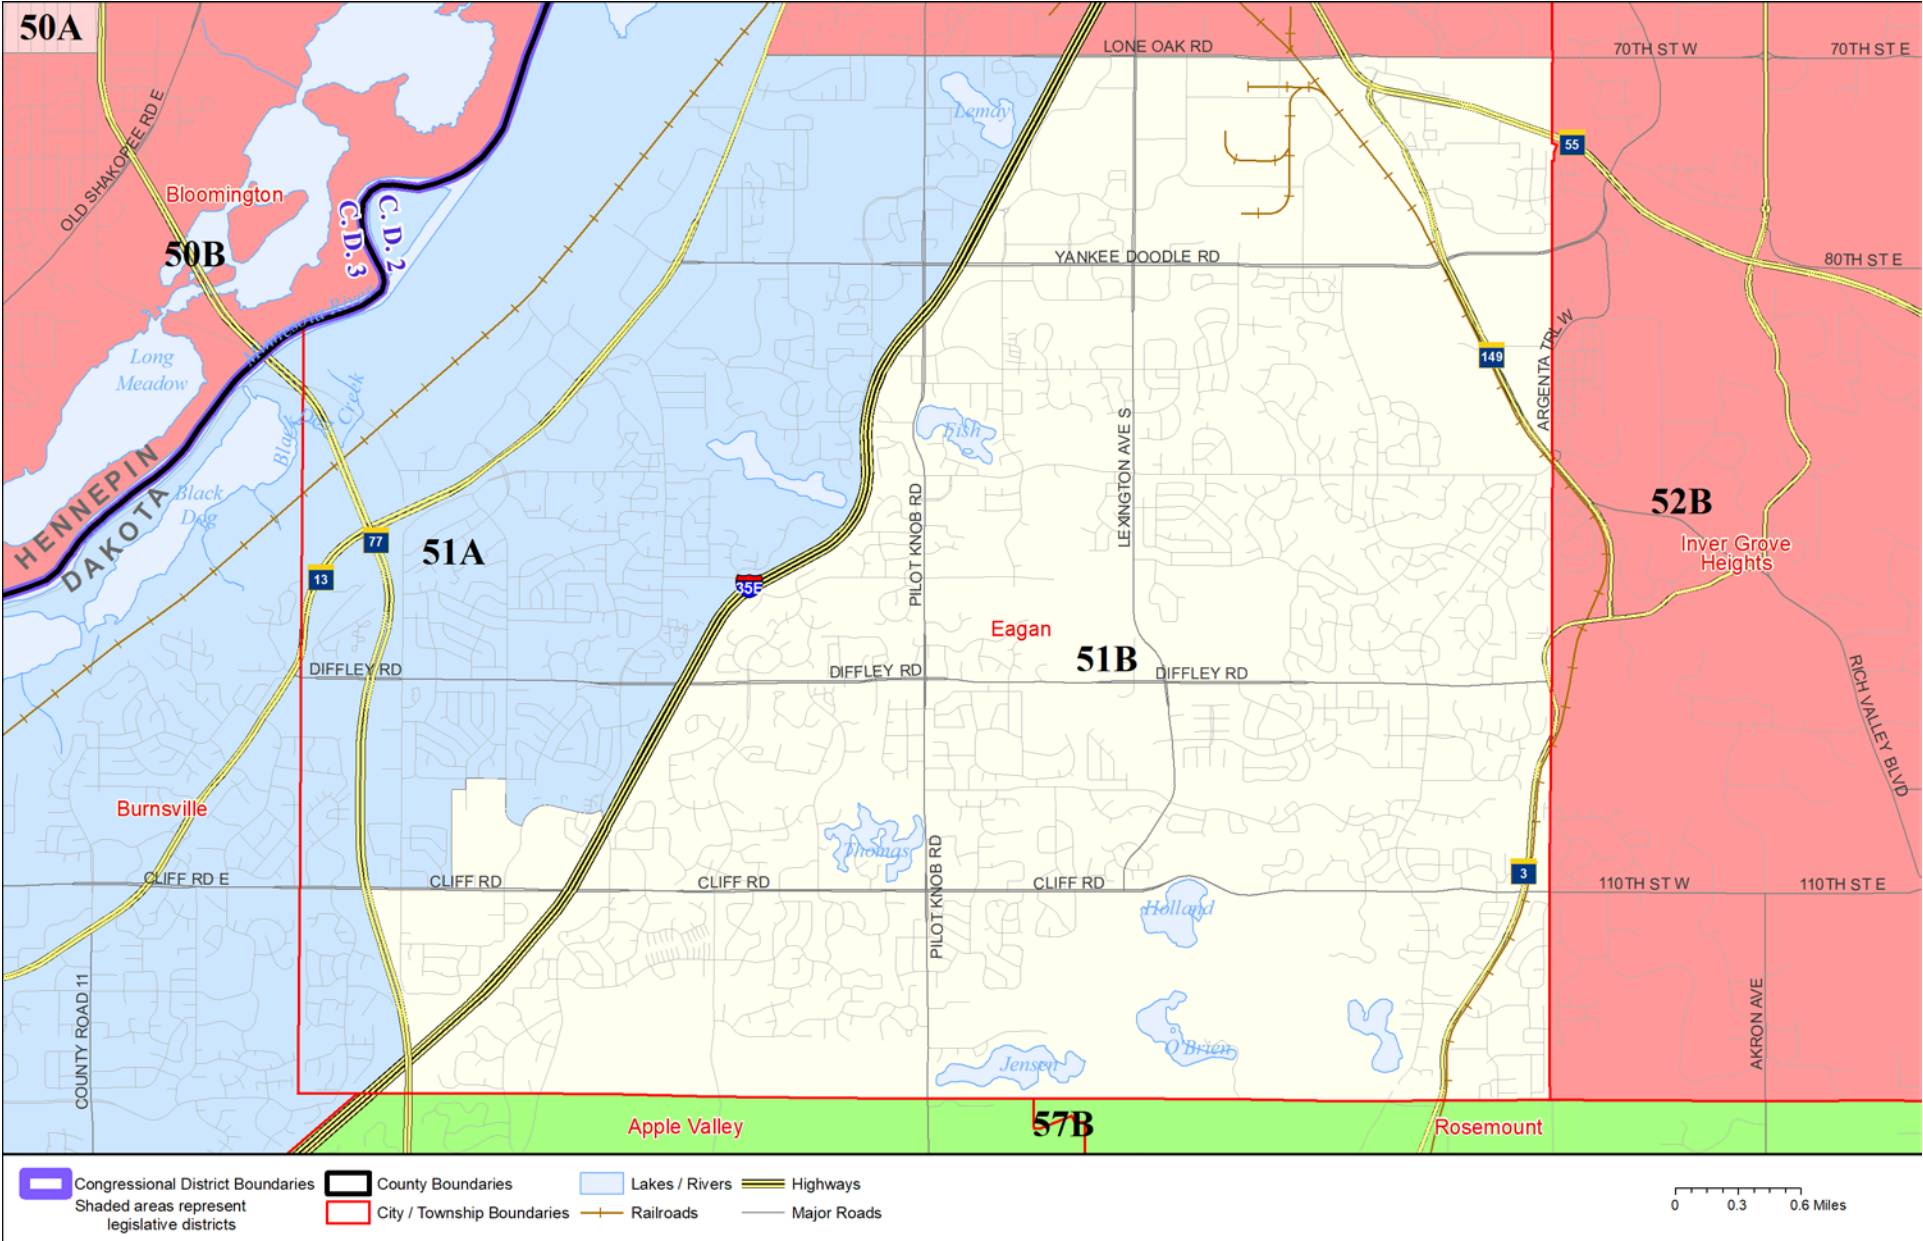

# Legislative District 51B

Published by Office of the Minnesota Secretary of State, Elections Division. Current as of December 2019. Look up districts & polling places at <https://pollfinder.sos.state.mn.us>

**About this map**  
 This map shows the Congressional and Legislative Districts ordered by the Special Redistricting Panel in the matter of *Hippert, et al. v. Ritchie, et al*, No. A11-152, on February 21, 2012, as corrected under *Minnesota Statutes* 2.91, subd. 2 or adjusted under *Minnesota Statutes* 204B.146, subd. 3. Derived from precinct boundaries that are maintained by the Secretary of State and available for download at the [Minnesota Geospatial Commons](https://gisdata.mn.gov) (<https://gisdata.mn.gov>). Road data is from Mn/DOT and U.S. Census (Statewide) and NCompass (Metro). Rail data is from Mn/DOT. Water data is from MN DNR.

## **District Description**

Territory of Minnesota Legislative District 51B:

- This area in Dakota County:
  - These precincts in Eagan:
    - EAGAN P-03
    - EAGAN P-07
    - EAGAN P-08
    - EAGAN P-11
    - EAGAN P-12
    - EAGAN P-13
    - EAGAN P-14
    - EAGAN P-15
    - EAGAN P-16
    - EAGAN P-17
    - EAGAN P-6A
    - EAGAN P-6B
    - EAGAN P-9B