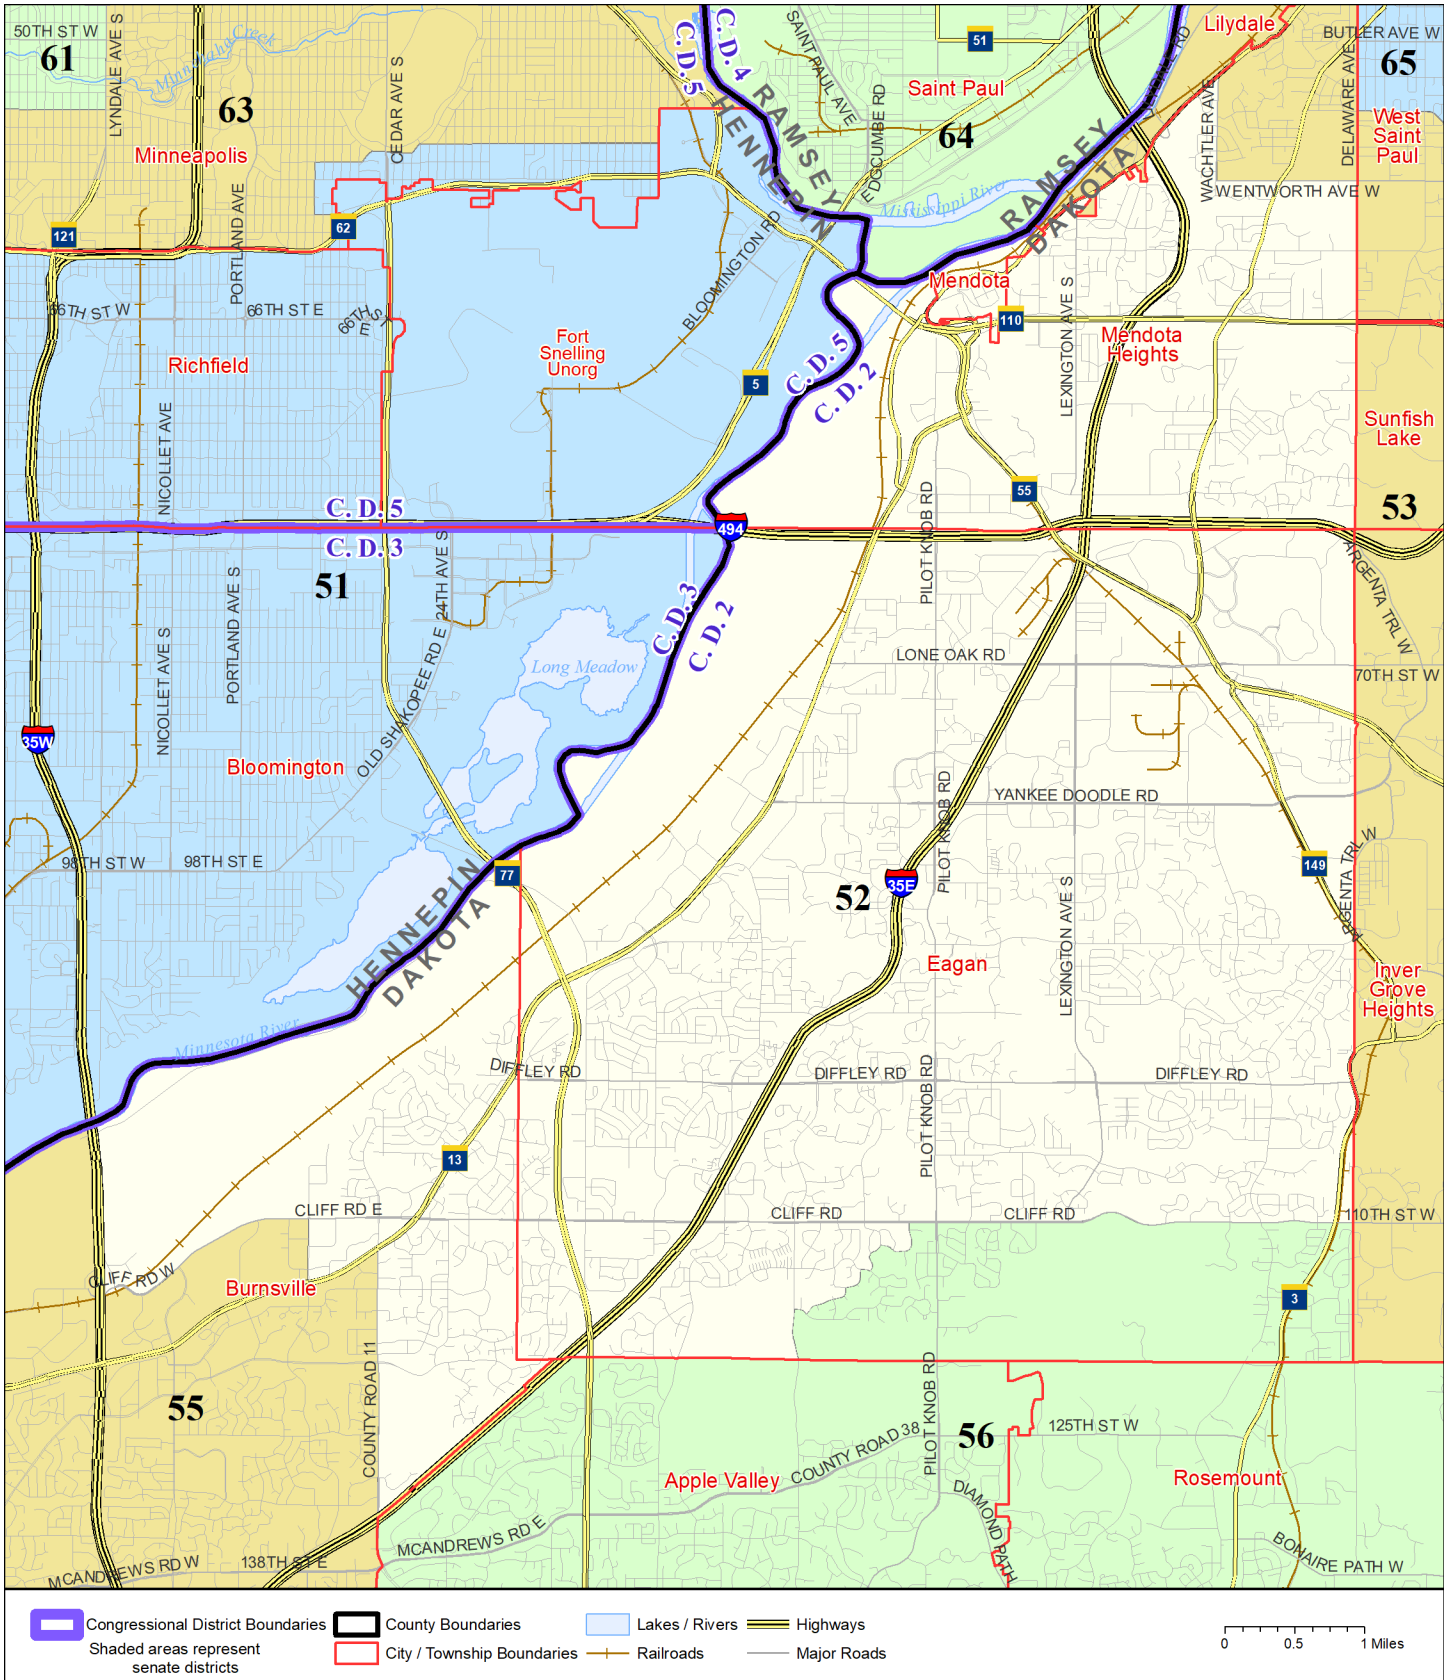

Senate District 52

Published by Office of the Minnesota Secretary of State, Elections Division. Current as of February 2022. Look up districts & polling places at <https://pollfinder.sos.state.mn.us>

About this map

This map shows the Congressional and Legislative Districts ordered by the Special Redistricting Panel in the matter of *Wattson, et al. v. Simon, et al*, No. A21-0243 and A21-0546, on February 15, 2022, as modified by 2022 Session Laws Chapter 92, as corrected under *Minnesota Statutes* 2.91, subd. 2, or as adjusted under *Minnesota Statutes* 204B.146, subd. 3. Boundaries from LCC-GIS derived from U.S. Census. Road data is from Mn/DOT and U.S. Census (Statewide) and NCompass (Metro). Rail data is from Mn/DOT. Water data is from MN DNR.

District Description

Territory of Minnesota Senate District 52:

- This area in Dakota County:
 - These precincts in Burnsville:
 - BURNSVILLE P-01
 - BURNSVILLE P-06
 - BURNSVILLE P-10
 - These precincts in Eagan:
 - EAGAN P-01
 - EAGAN P-02
 - EAGAN P-03
 - EAGAN P-04
 - EAGAN P-05
 - EAGAN P-06
 - EAGAN P-07
 - EAGAN P-08
 - EAGAN P-09
 - EAGAN P-10
 - EAGAN P-11
 - EAGAN P-12
 - EAGAN P-13
 - EAGAN P-14
 - EAGAN P-15
 - EAGAN P-16
 - EAGAN P-17
 - Mendota
 - These precincts in Mendota Heights:
 - MENDOTA HTS P-2
 - MENDOTA HTS P-3
 - MENDOTA HTS P-4
 - MENDOTA HTS P-5