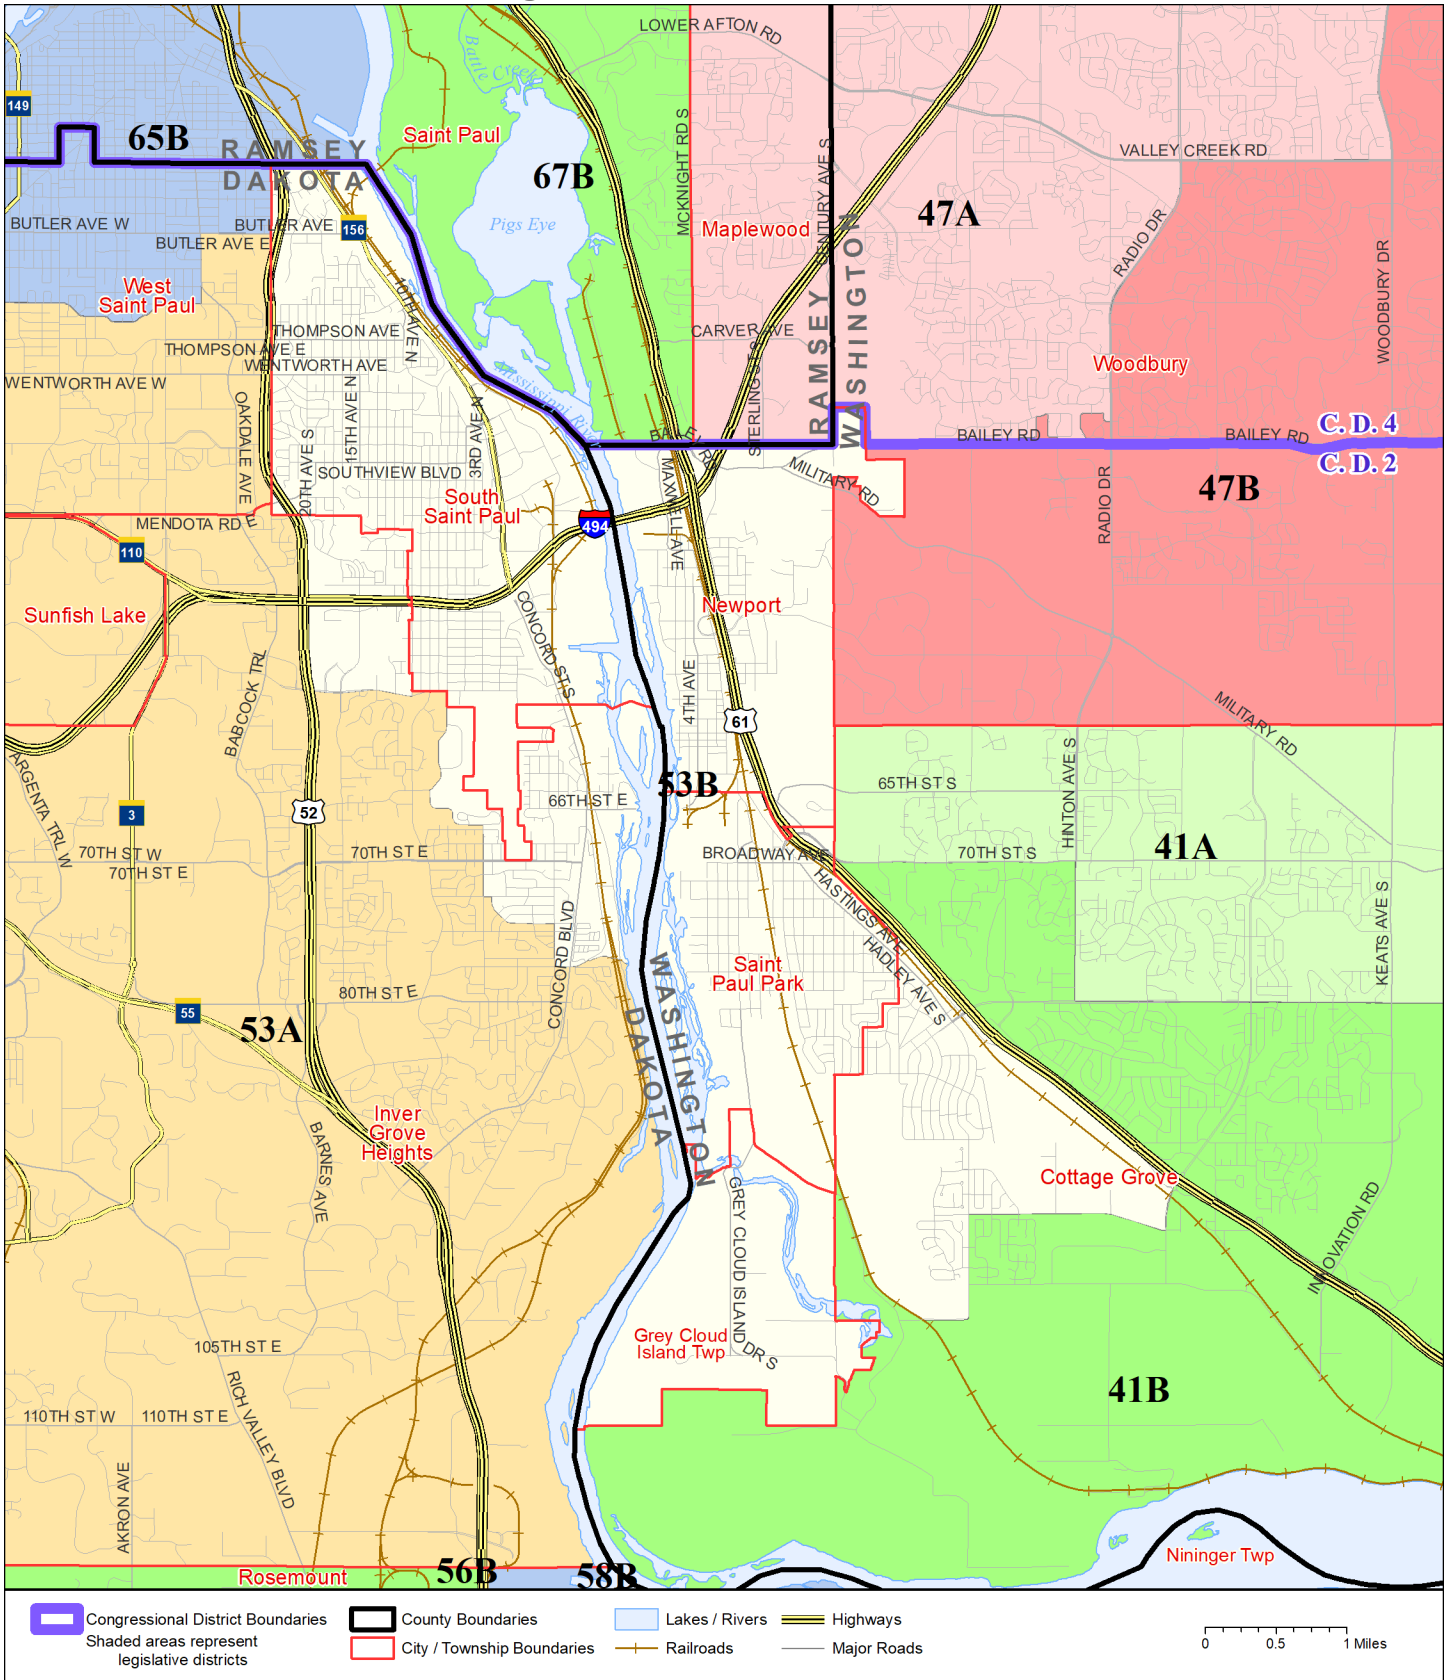

Legislative District 53B

Published by Office of the Minnesota Secretary of State, Elections Division. Current as of February 2022. Look up districts & polling places at <https://pollfinder.sos.state.mn.us>

About this map

This map shows the Congressional and Legislative Districts ordered by the Special Redistricting Panel in the matter of *Wattson, et al. v. Simon, et al*, No. A21-0243 and A21-0546, on February 15, 2022, as modified by 2022 Session Laws Chapter 92, as corrected under *Minnesota Statutes* 2.91, subd. 2, or as adjusted under *Minnesota Statutes* 204B.146, subd. 3. Boundaries from LCC-GIS derived from U.S. Census. Road data is from Mn/DOT and U.S. Census (Statewide) and NCompass (Metro). Rail data is from Mn/DOT. Water data is from MN DNR.

District Description

Territory of Minnesota Legislative District 53B:

- This area in Dakota County:
 - These precincts in Inver Grove Heights:
 - INVER GROVE HTS P-07
 - INVER GROVE HTS P-10
 - South St. Paul
- This area in Washington County:
 - These precincts in Cottage Grove:
 - COTTAGE GROVE P-06
 - Grey Cloud Island Twp
 - Newport
 - St. Paul Park