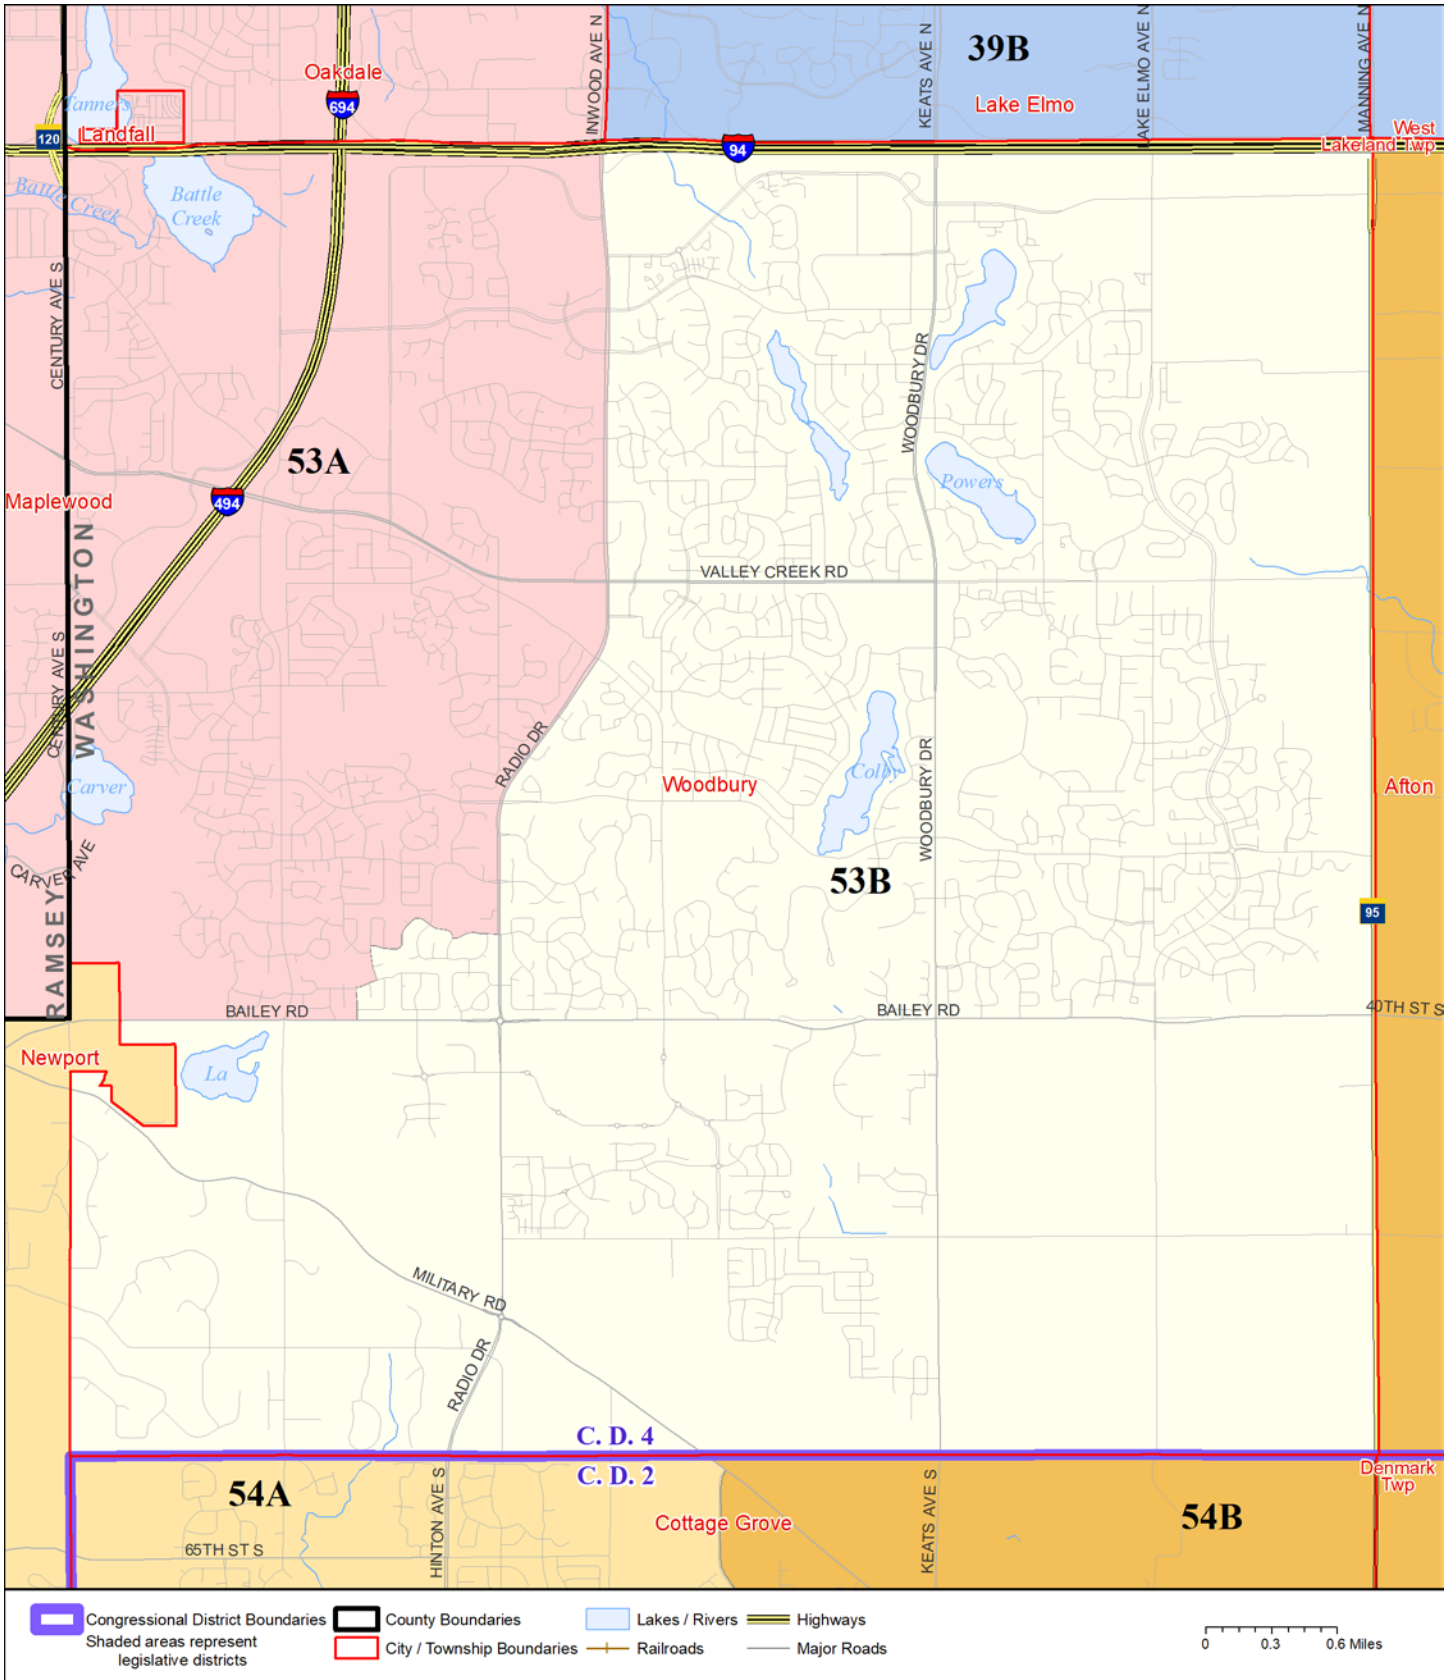

Legislative District 53B

Published by Office of the Minnesota Secretary of State, Elections Division. Current as of December 2019. Look up districts & polling places at <https://pollfinder.sos.state.mn.us>

About this map

This map shows the Congressional and Legislative Districts ordered by the Special Redistricting Panel in the matter of *Hippert, et al. v. Ritchie, et al*, No. A11-152, on February 21, 2012, as corrected under *Minnesota Statutes* 2.91, subd. 2 or adjusted under *Minnesota Statutes* 204B.146, subd. 3. Derived from precinct boundaries that are maintained by the Secretary of State and available for download at the [Minnesota Geospatial Commons](https://gisdata.mn.gov) (<https://gisdata.mn.gov>). Road data is from Mn/DOT and U.S. Census (Statewide) and NCompass (Metro). Rail data is from Mn/DOT. Water data is from MN DNR.

District Description

Territory of Minnesota Legislative District 53B:

- This area in Washington County:
 - These precincts in Woodbury:
 - WOODBURY P-07
 - WOODBURY P-08
 - WOODBURY P-09A
 - WOODBURY P-10
 - WOODBURY P-11
 - WOODBURY P-12
 - WOODBURY P-13A
 - WOODBURY P-14
 - WOODBURY P-15
 - WOODBURY P-16