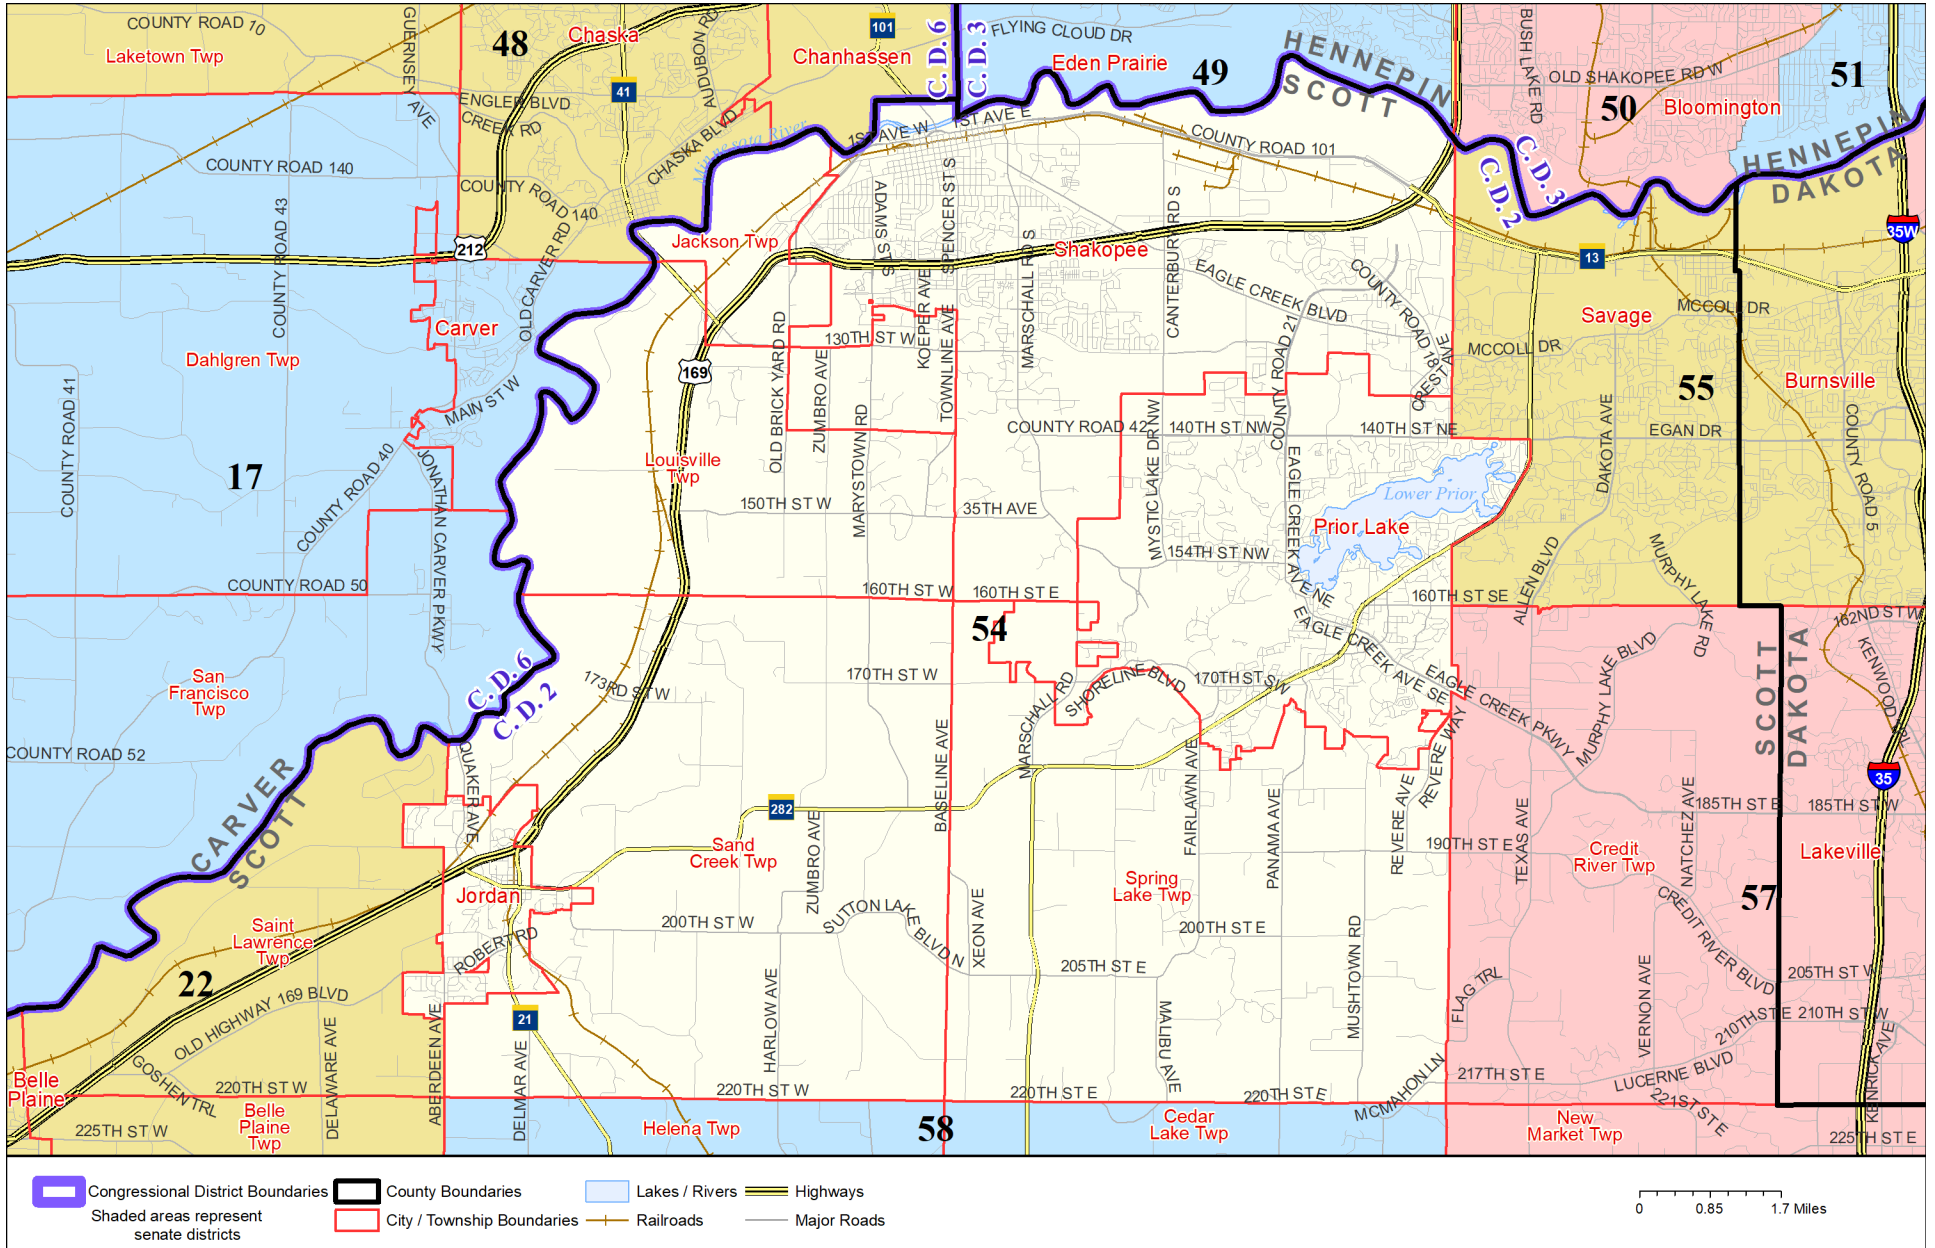

# Senate District 54

Published by Office of the Minnesota Secretary of State, Elections Division. Current as of February 2022. Look up districts & polling places at <https://pollfinder.sos.state.mn.us>

## About this map

This map shows the Congressional and Legislative Districts ordered by the Special Redistricting Panel in the matter of *Wattson, et al. v. Simon, et al*, No. A21-0243 and A21-0546, on February 15, 2022, as modified by 2022 Session Laws Chapter 92, as corrected under *Minnesota Statutes* 2.91, subd. 2, or as adjusted under *Minnesota Statutes* 204B.146, subd. 3. Boundaries from LCC-GIS derived from U.S. Census. Road data is from Mn/DOT and U.S. Census (Statewide) and NCompass (Metro). Rail data is from Mn/DOT. Water data is from MN DNR.

## **District Description**

Territory of Minnesota Senate District 54:

- This area in Scott County:
  - Jackson Twp
  - Jordan
  - Louisville Twp
  - Prior Lake
  - Sand Creek Twp
  - Shakopee
  - Spring Lake Twp