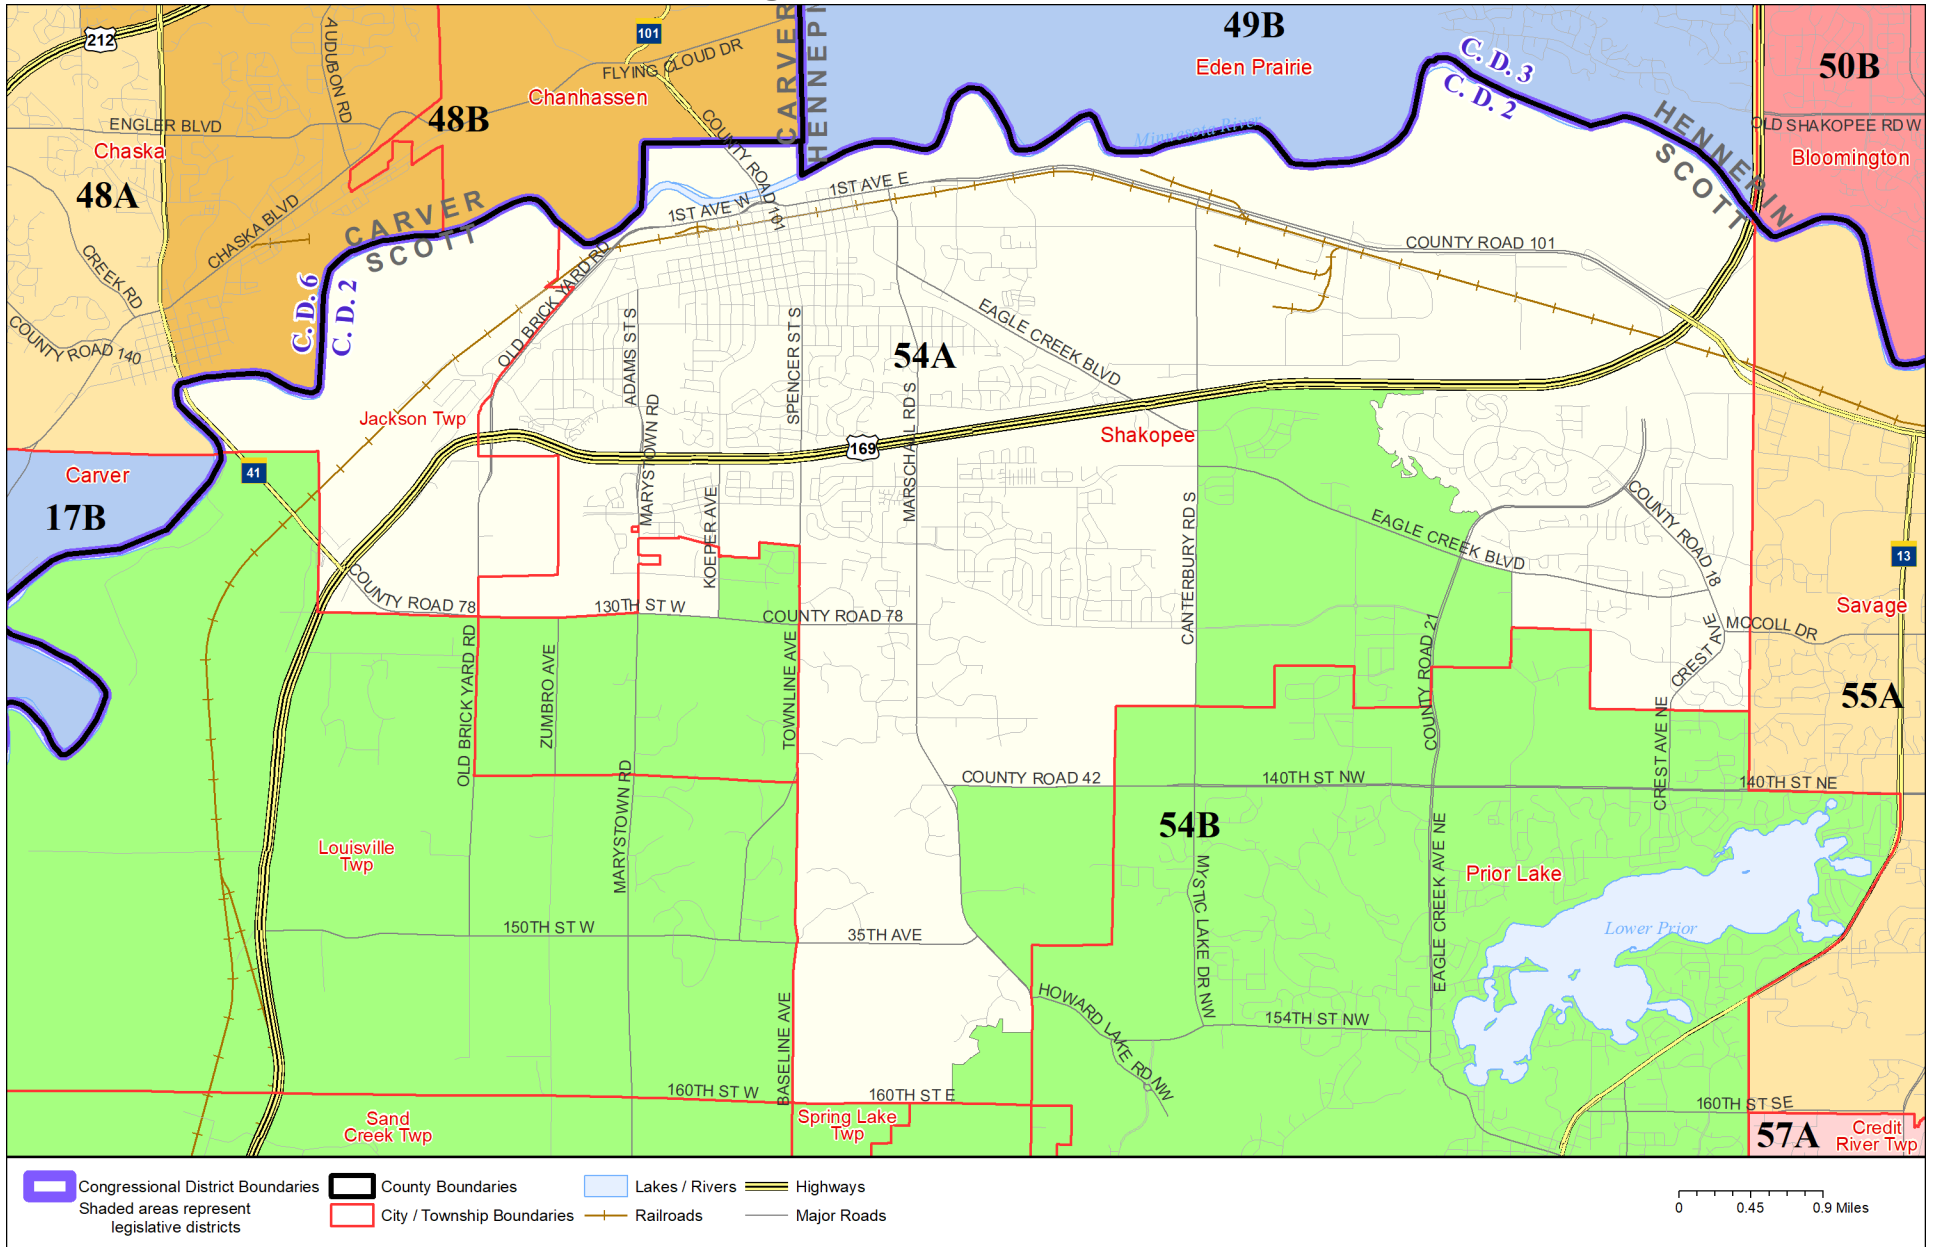

Legislative District 54A

Published by Office of the Minnesota Secretary of State, Elections Division. Current as of February 2022. Look up districts & polling places at <https://pollfinder.sos.state.mn.us>

About this map

This map shows the Congressional and Legislative Districts ordered by the Special Redistricting Panel in the matter of *Wattson, et al. v. Simon, et al*, No. A21-0243 and A21-0546, on February 15, 2022, as modified by 2022 Session Laws Chapter 92, as corrected under *Minnesota Statutes* 2.91, subd. 2, or as adjusted under *Minnesota Statutes* 204B.146, subd. 3. Boundaries from LCC-GIS derived from U.S. Census. Road data is from Mn/DOT and U.S. Census (Statewide) and NCompass (Metro). Rail data is from Mn/DOT. Water data is from MN DNR.

District Description

Territory of Minnesota Legislative District 54A:

- This area in Scott County:
 - These precincts in Jackson Twp:
 - JACKSON TWP. P-1
 - These precincts in Shakopee:
 - SHAKOPEE P-1
 - SHAKOPEE P-10
 - SHAKOPEE P-11
 - SHAKOPEE P-12A
 - SHAKOPEE P-13
 - SHAKOPEE P-14
 - SHAKOPEE P-2
 - SHAKOPEE P-3
 - SHAKOPEE P-4
 - SHAKOPEE P-5
 - SHAKOPEE P-6
 - SHAKOPEE P-7
 - SHAKOPEE P-8
 - SHAKOPEE P-9A