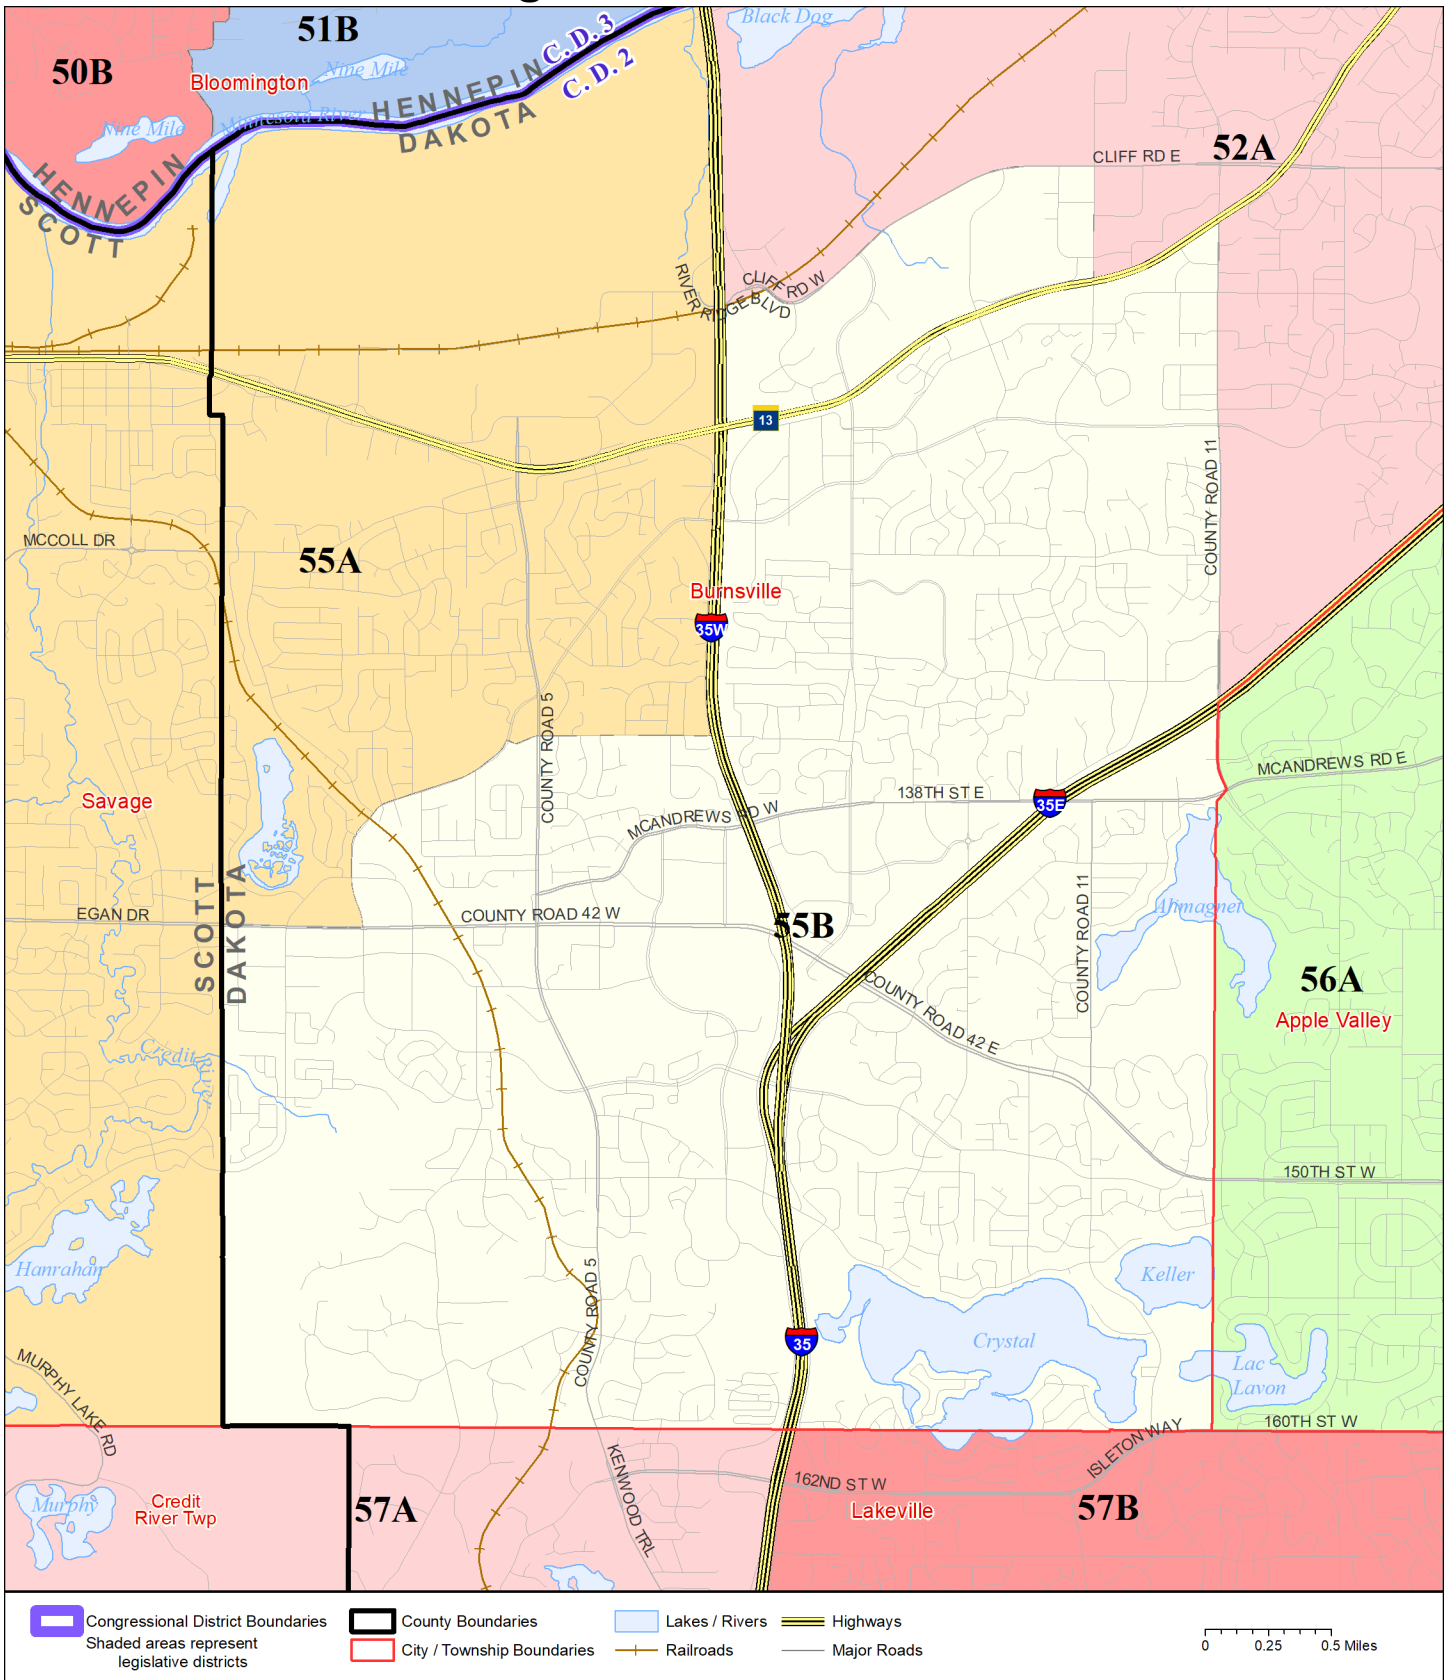

Legislative District 55B

Published by Office of the Minnesota Secretary of State, Elections Division. Current as of February 2022. Look up districts & polling places at <https://pollfinder.sos.state.mn.us>

About this map

This map shows the Congressional and Legislative Districts ordered by the Special Redistricting Panel in the matter of *Wattson, et al. v. Simon, et al*, No. A21-0243 and A21-0546, on February 15, 2022, as modified by 2022 Session Laws Chapter 92, as corrected under *Minnesota Statutes* 2.91, subd. 2, or as adjusted under *Minnesota Statutes* 204B.146, subd. 3. Boundaries from LCC-GIS derived from U.S. Census. Road data is from Mn/DOT and U.S. Census (Statewide) and NCompass (Metro). Rail data is from Mn/DOT. Water data is from MN DNR.

District Description

Territory of Minnesota Legislative District 55B:

- This area in Dakota County:
 - These precincts in Burnsville:
 - BURNSVILLE P-04
 - BURNSVILLE P-05
 - BURNSVILLE P-08
 - BURNSVILLE P-09
 - BURNSVILLE P-11
 - BURNSVILLE P-12
 - BURNSVILLE P-13
 - BURNSVILLE P-14
 - BURNSVILLE P-15
 - BURNSVILLE P-16
 - BURNSVILLE P-17