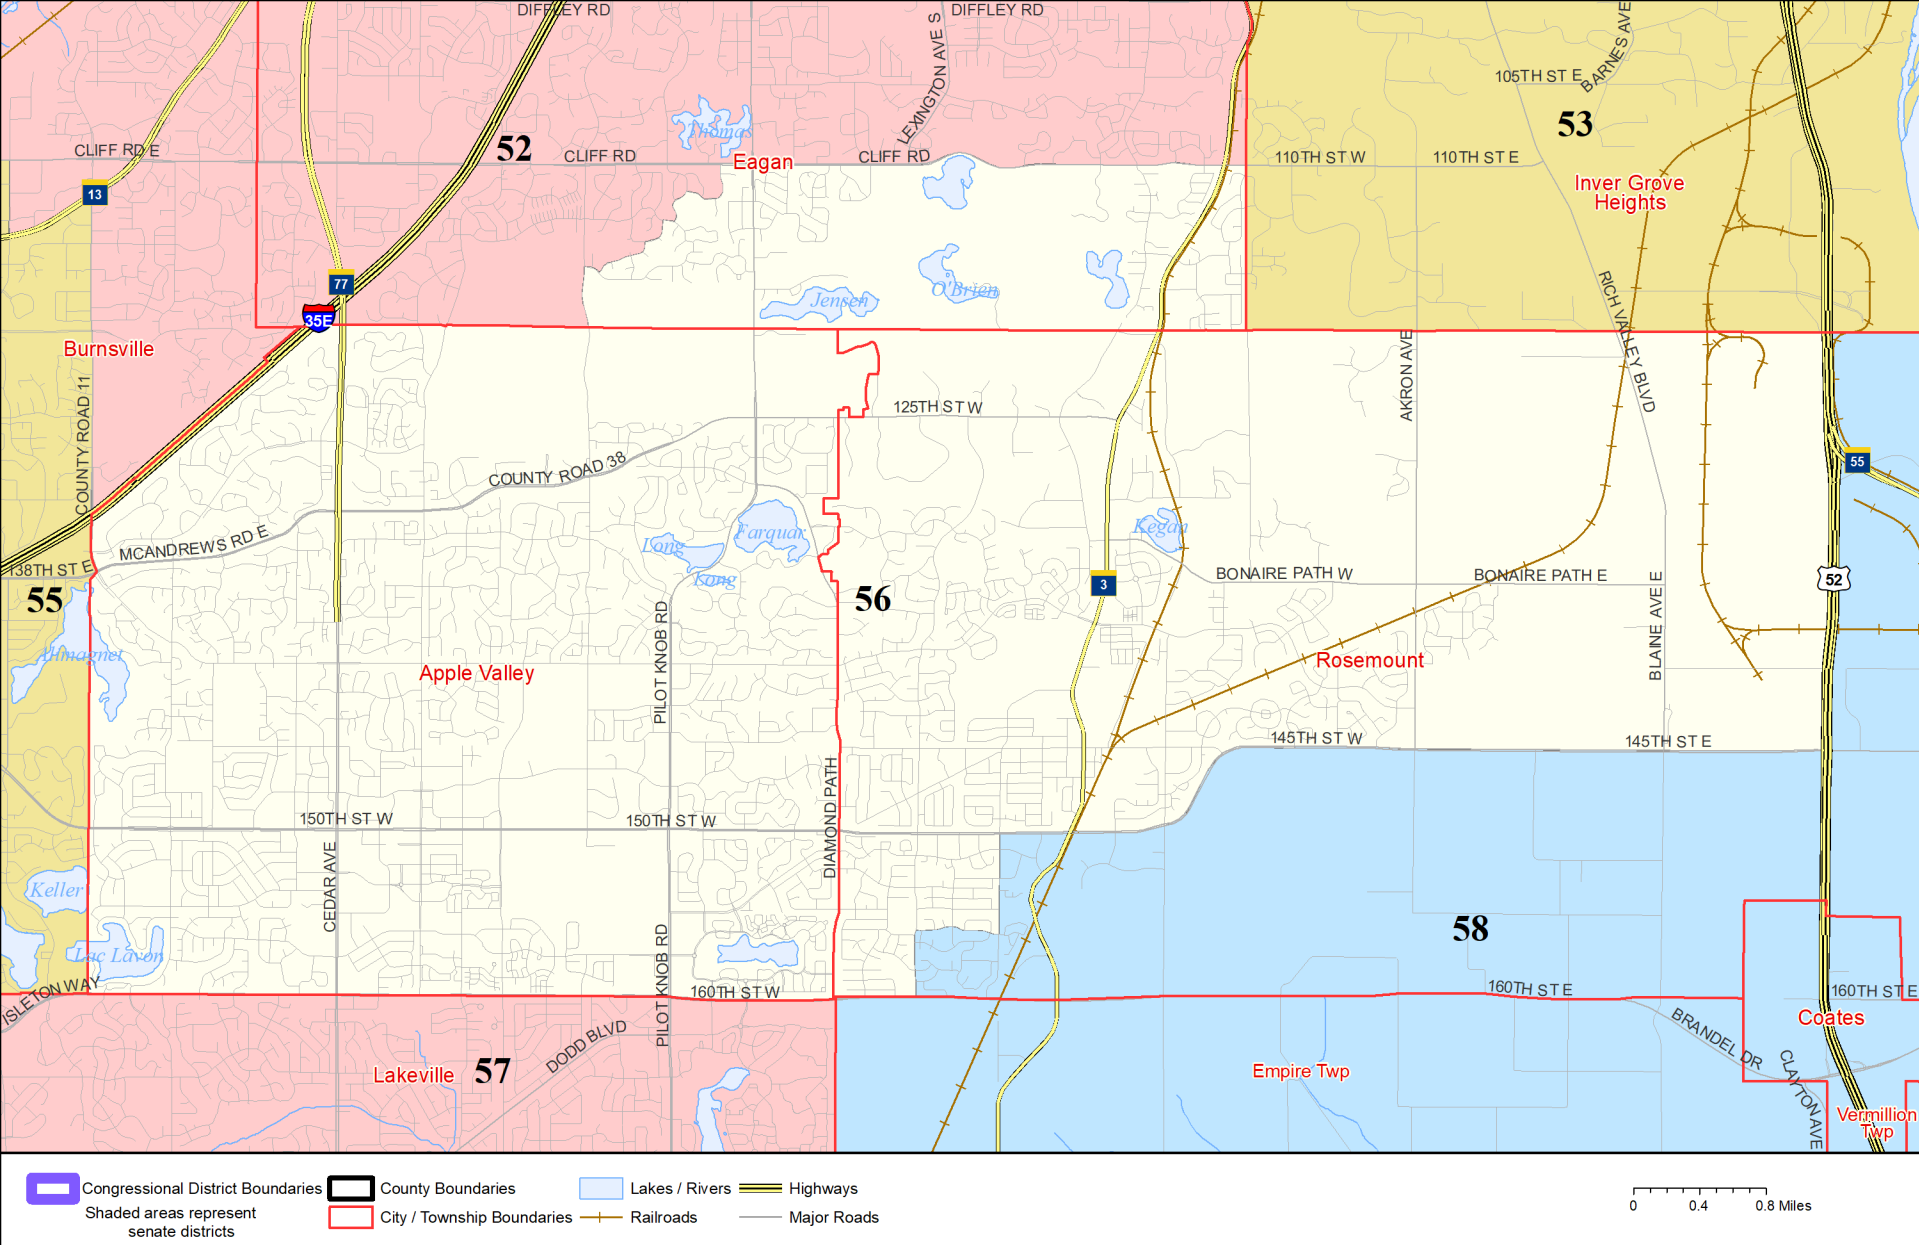

# Senate District 56

Published by Office of the Minnesota Secretary of State, Elections Division. Current as of February 2022. Look up districts & polling places at <https://pollfinder.sos.state.mn.us>

**About this map**

This map shows the Congressional and Legislative Districts ordered by the Special Redistricting Panel in the matter of *Wattson, et al. v. Simon, et al*, No. A21-0243 and A21-0546, on February 15, 2022, as modified by 2022 Session Laws Chapter 92, as corrected under *Minnesota Statutes* 2.91, subd. 2, or as adjusted under *Minnesota Statutes* 204B.146, subd. 3. Boundaries from LCC-GIS derived from U.S. Census. Road data is from Mn/DOT and U.S. Census (Statewide) and NCompass (Metro). Rail data is from Mn/DOT. Water data is from MN DNR.

## District Description

Territory of Minnesota Senate District 56:

- This area in Dakota County:
  - Apple Valley
  - These precincts in Eagan:
    - EAGAN P-18
  - These precincts in Rosemount:
    - ROSEMOUNT P-1
    - ROSEMOUNT P-2
    - ROSEMOUNT P-3
    - ROSEMOUNT P-4
    - ROSEMOUNT P-5
    - ROSEMOUNT P-7
    - ROSEMOUNT P-8