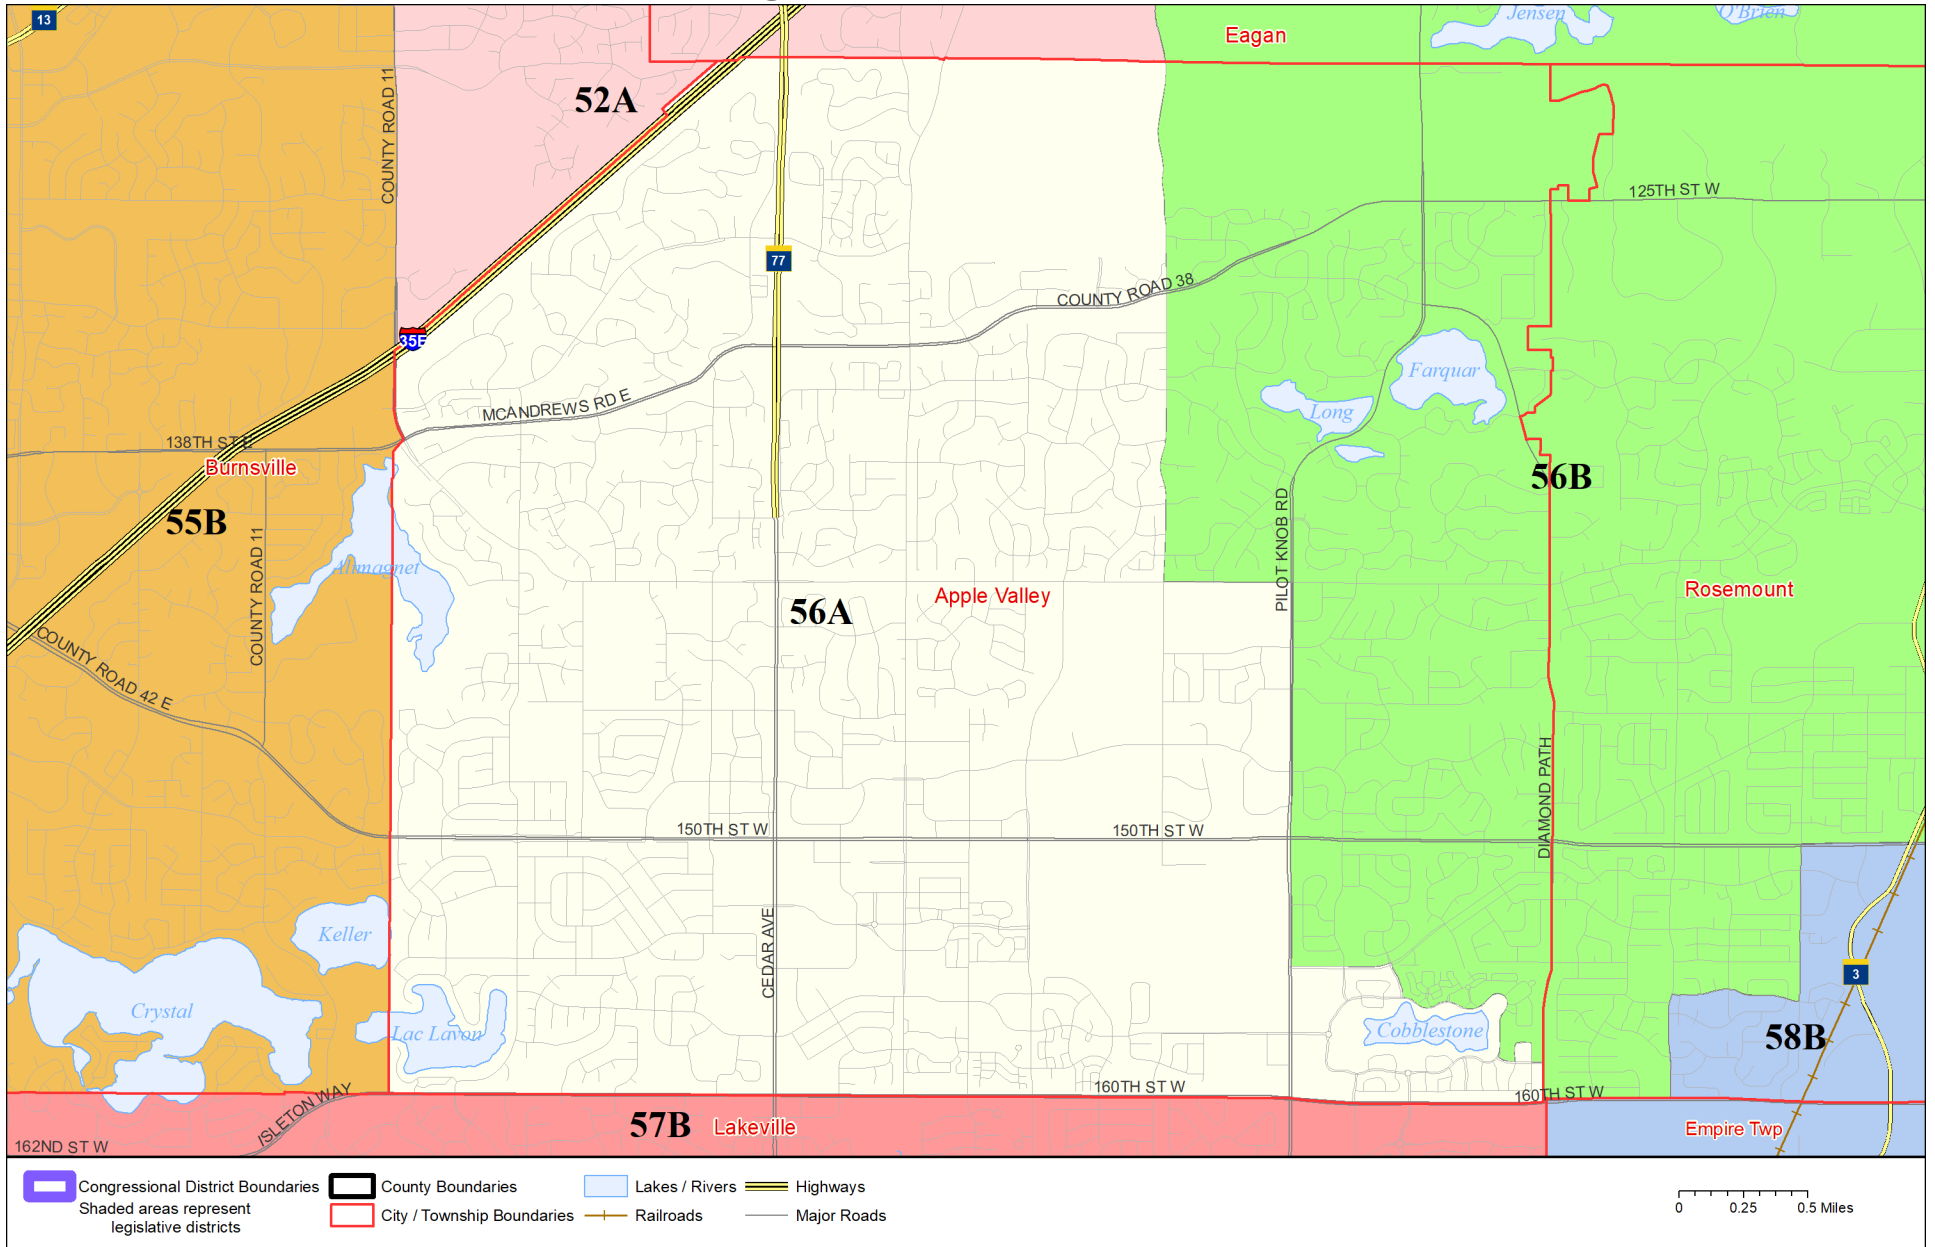

Legislative District 56A

Published by Office of the Minnesota Secretary of State, Elections Division. Current as of February 2022. Look up districts & polling places at <https://pollfinder.sos.state.mn.us>

About this map

This map shows the Congressional and Legislative Districts ordered by the Special Redistricting Panel in the matter of *Wattson, et al. v. Simon, et al*, No. A21-0243 and A21-0546, on February 15, 2022, as modified by 2022 Session Laws Chapter 92, as corrected under *Minnesota Statutes* 2.91, subd. 2, or as adjusted under *Minnesota Statutes* 204B.146, subd. 3. Boundaries from LCC-GIS derived from U.S. Census. Road data is from Mn/DOT and U.S. Census (Statewide) and NCompass (Metro). Rail data is from Mn/DOT. Water data is from MN DNR.

District Description

Territory of Minnesota Legislative District 56A:

- This area in Dakota County:
 - These precincts in Apple Valley:
 - APPLE VALLEY P-01
 - APPLE VALLEY P-02
 - APPLE VALLEY P-03
 - APPLE VALLEY P-04
 - APPLE VALLEY P-05
 - APPLE VALLEY P-06
 - APPLE VALLEY P-07
 - APPLE VALLEY P-08
 - APPLE VALLEY P-12
 - APPLE VALLEY P-14
 - APPLE VALLEY P-15
 - APPLE VALLEY P-16