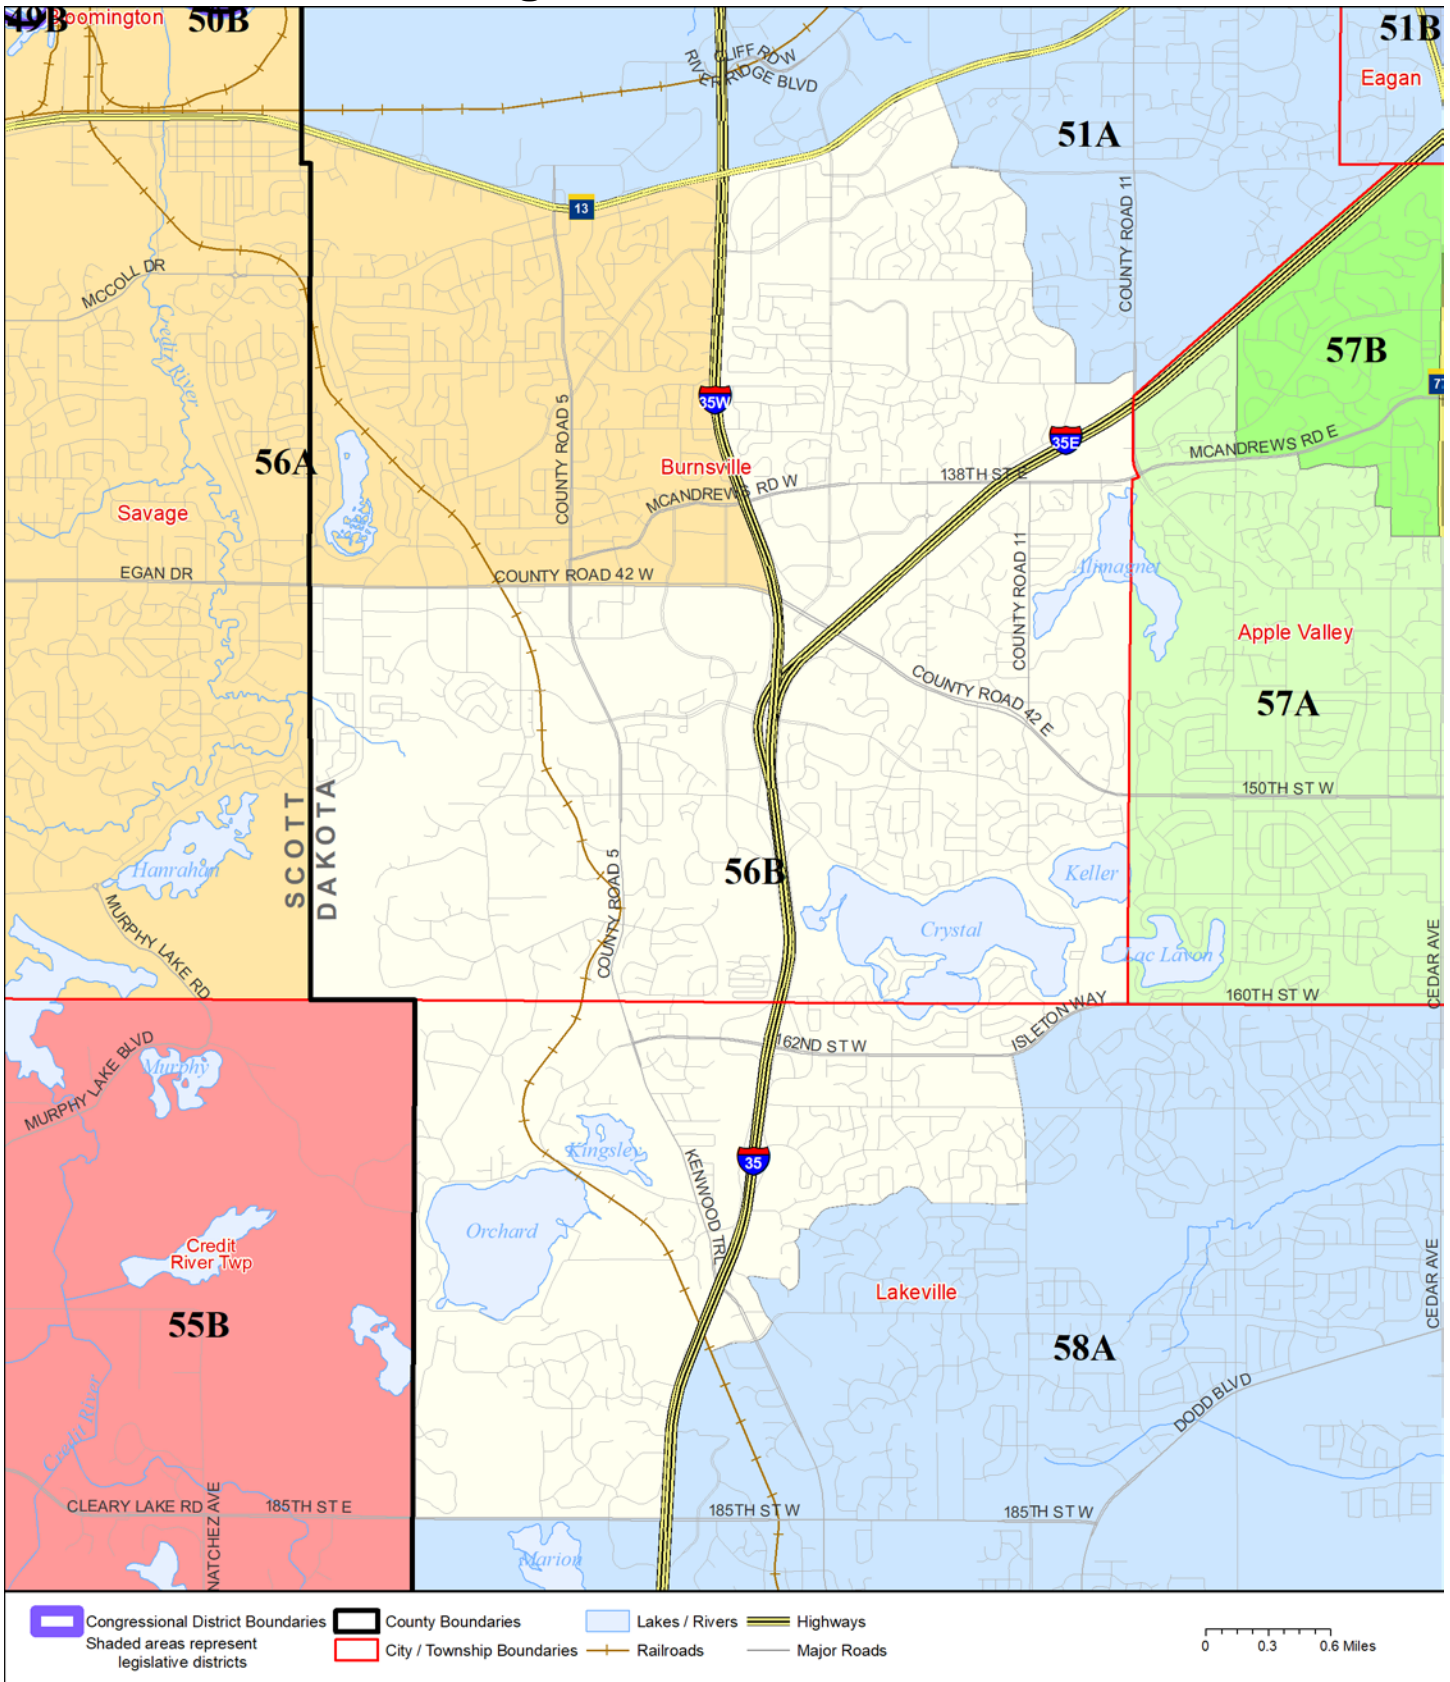

Legislative District 56B

Published by Office of the Minnesota Secretary of State, Elections Division. Current as of December 2019. Look up districts & polling places at <https://pollfinder.sos.state.mn.us>

About this map

This map shows the Congressional and Legislative Districts ordered by the Special Redistricting Panel in the matter of *Hippert, et al. v. Ritchie, et al*, No. A11-152, on February 21, 2012, as corrected under *Minnesota Statutes* 2.91, subd. 2 or adjusted under *Minnesota Statutes* 204B.146, subd. 3. Derived from precinct boundaries that are maintained by the Secretary of State and available for download at the [Minnesota Geospatial Commons](https://gisdata.mn.gov) (<https://gisdata.mn.gov>). Road data is from Mn/DOT and U.S. Census (Statewide) and NCompass (Metro). Rail data is from Mn/DOT. Water data is from MN DNR.

District Description

Territory of Minnesota Legislative District 56B:

- This area in Dakota County:
 - These precincts in Burnsville:
 - BURNSVILLE P-04
 - BURNSVILLE P-08
 - BURNSVILLE P-11
 - BURNSVILLE P-12
 - BURNSVILLE P-13
 - BURNSVILLE P-14
 - BURNSVILLE P-15
 - BURNSVILLE P-16
 - These precincts in Lakeville:
 - LAKEVILLE P-06
 - LAKEVILLE P-07
 - LAKEVILLE P-08