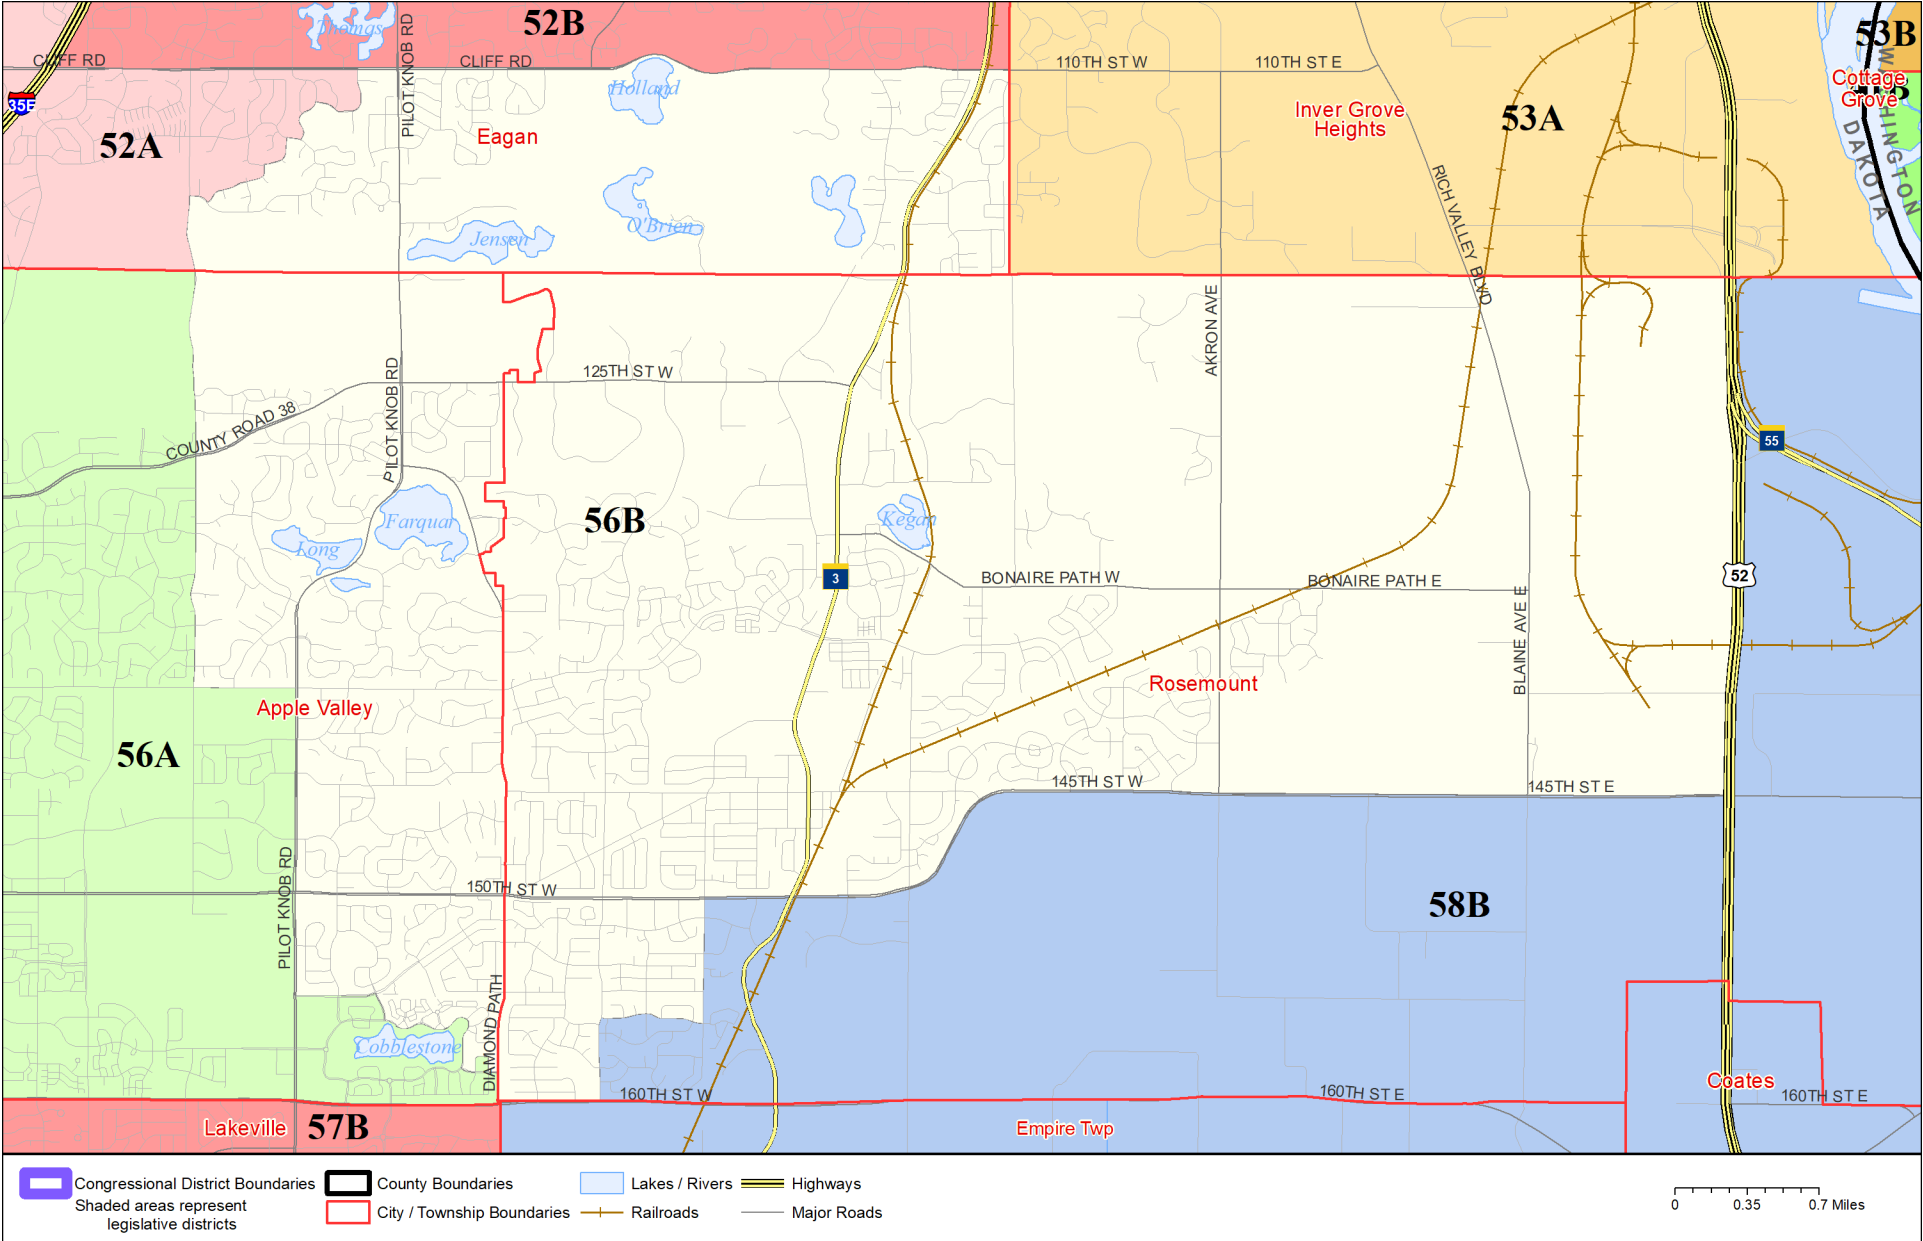

Legislative District 56B

Published by Office of the Minnesota Secretary of State, Elections Division. Current as of February 2022. Look up districts & polling places at <https://pollfinder.sos.state.mn.us>

About this map
 This map shows the Congressional and Legislative Districts ordered by the Special Redistricting Panel in the matter of *Wattson, et al. v. Simon, et al*, No. A21-0243 and A21-0546, on February 15, 2022, as modified by 2022 Session Laws Chapter 92, as corrected under *Minnesota Statutes* 2.91, subd. 2, or as adjusted under *Minnesota Statutes* 204B.146, subd. 3. Boundaries from LCC-GIS derived from U.S. Census. Road data is from Mn/DOT and U.S. Census (Statewide) and NCompass (Metro). Rail data is from Mn/DOT. Water data is from MN DNR.

District Description

Territory of Minnesota Legislative District 56B:

- This area in Dakota County:
 - These precincts in Apple Valley:
 - APPLE VALLEY P-09
 - APPLE VALLEY P-10
 - APPLE VALLEY P-11
 - APPLE VALLEY P-13
 - These precincts in Eagan:
 - EAGAN P-18
 - These precincts in Rosemount:
 - ROSEMOUNT P-1
 - ROSEMOUNT P-2
 - ROSEMOUNT P-3
 - ROSEMOUNT P-4
 - ROSEMOUNT P-5
 - ROSEMOUNT P-7
 - ROSEMOUNT P-8