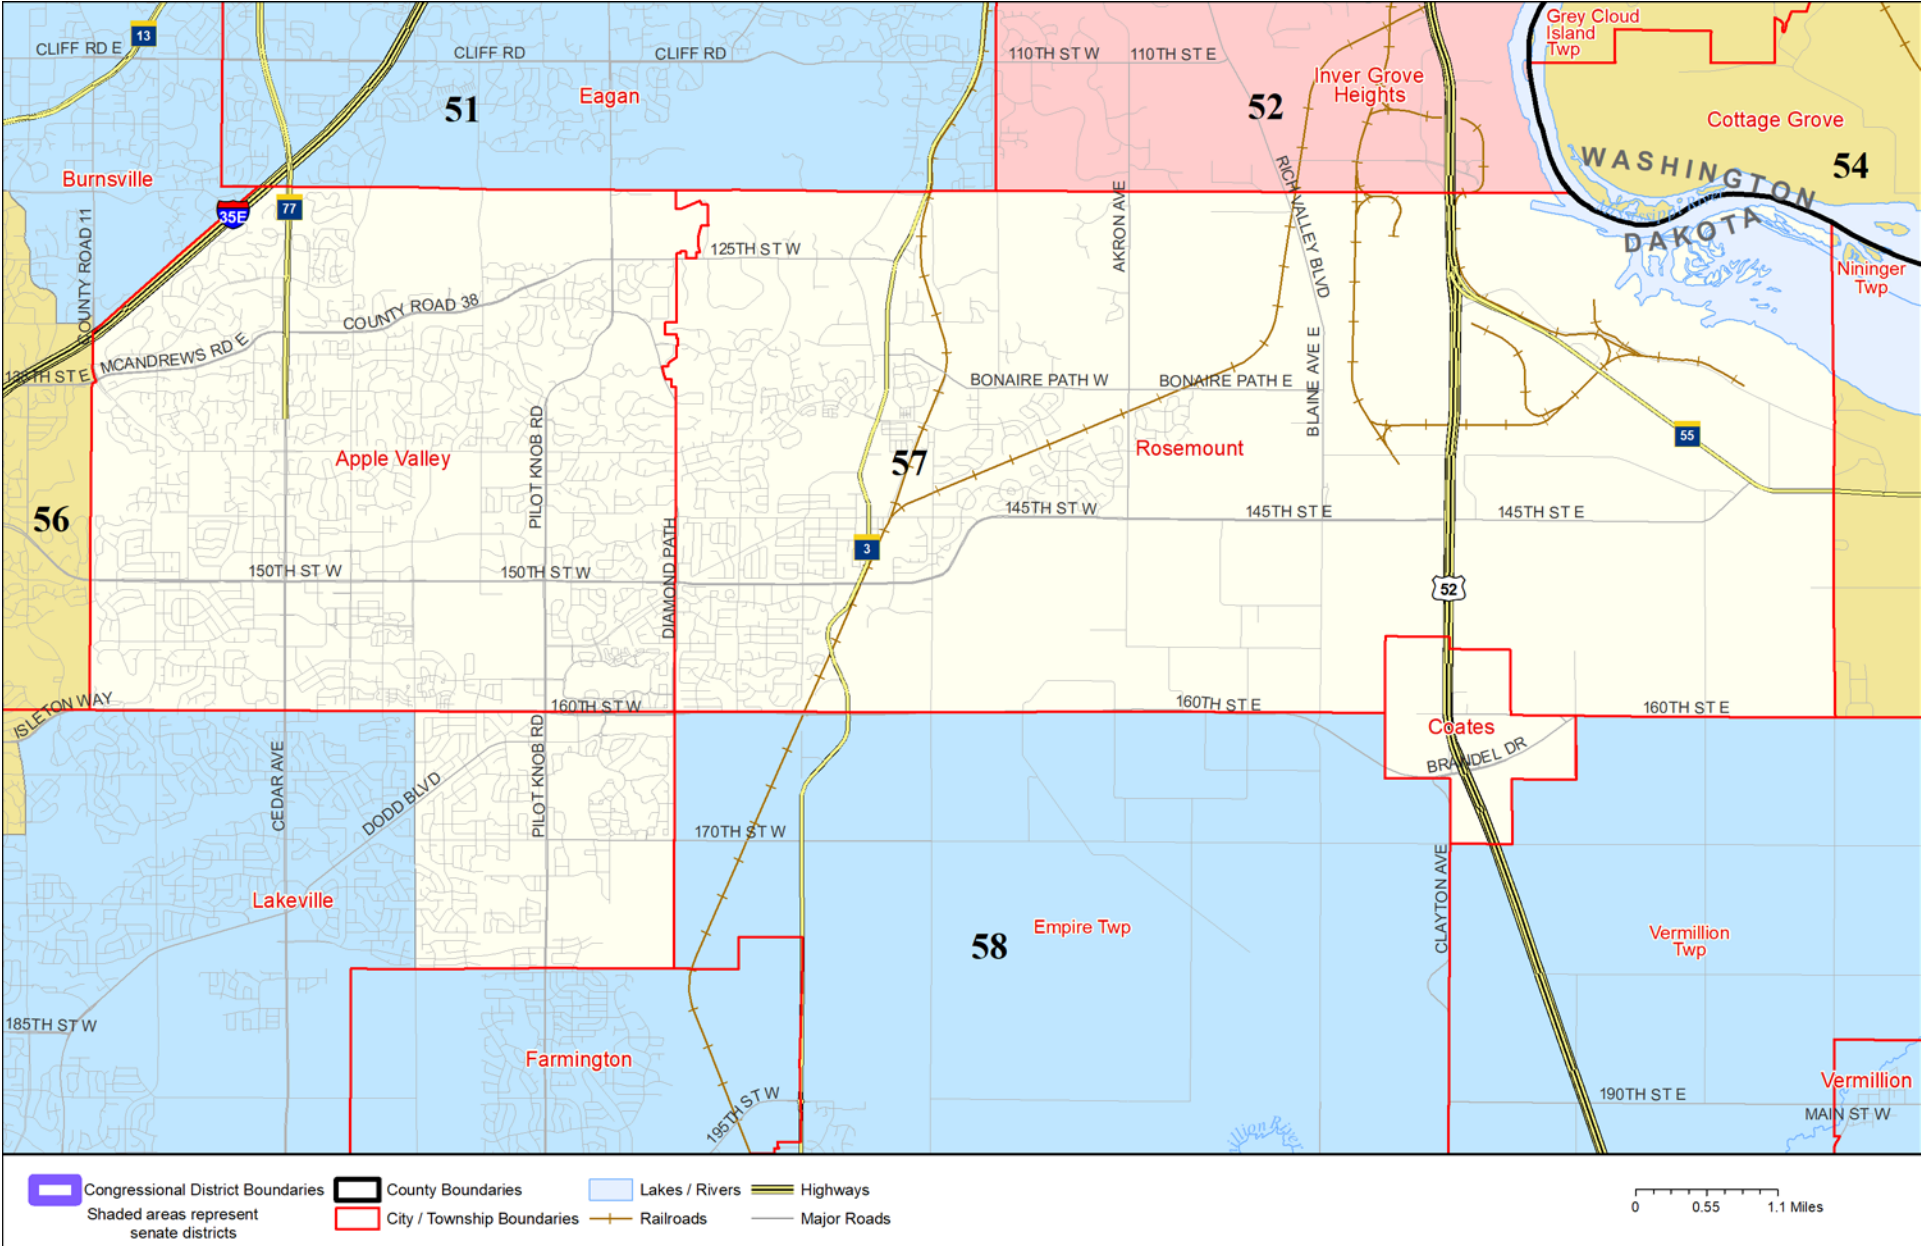

Senate District 57

Published by Office of the Minnesota Secretary of State, Elections Division. Current as of December 2019. Look up districts & polling places at <https://pollfinder.sos.state.mn.us>

About this map

This map shows the Congressional and Legislative Districts ordered by the Special Redistricting Panel in the matter of *Hippert, et al. v. Ritchie, et al*, No. A11-152, on February 21, 2012, as corrected under *Minnesota Statutes* 2.91, subd. 2 or adjusted under *Minnesota Statutes* 204B.146, subd. 3. Derived from precinct boundaries that are maintained by the Secretary of State and available for download at the [Minnesota Geospatial Commons](https://gisdata.mn.gov) (<https://gisdata.mn.gov>). Road data is from Mn/DOT and U.S. Census (Statewide) and NCompass (Metro). Rail data is from Mn/DOT. Water data is from MN DNR.

District Description

Territory of Minnesota Senate District 57:

- This area in Dakota County:
 - Apple Valley
 - Coates
 - These precincts in Lakeville:
 - LAKEVILLE P-16
 - LAKEVILLE P-17
 - LAKEVILLE P-18
 - Rosemount