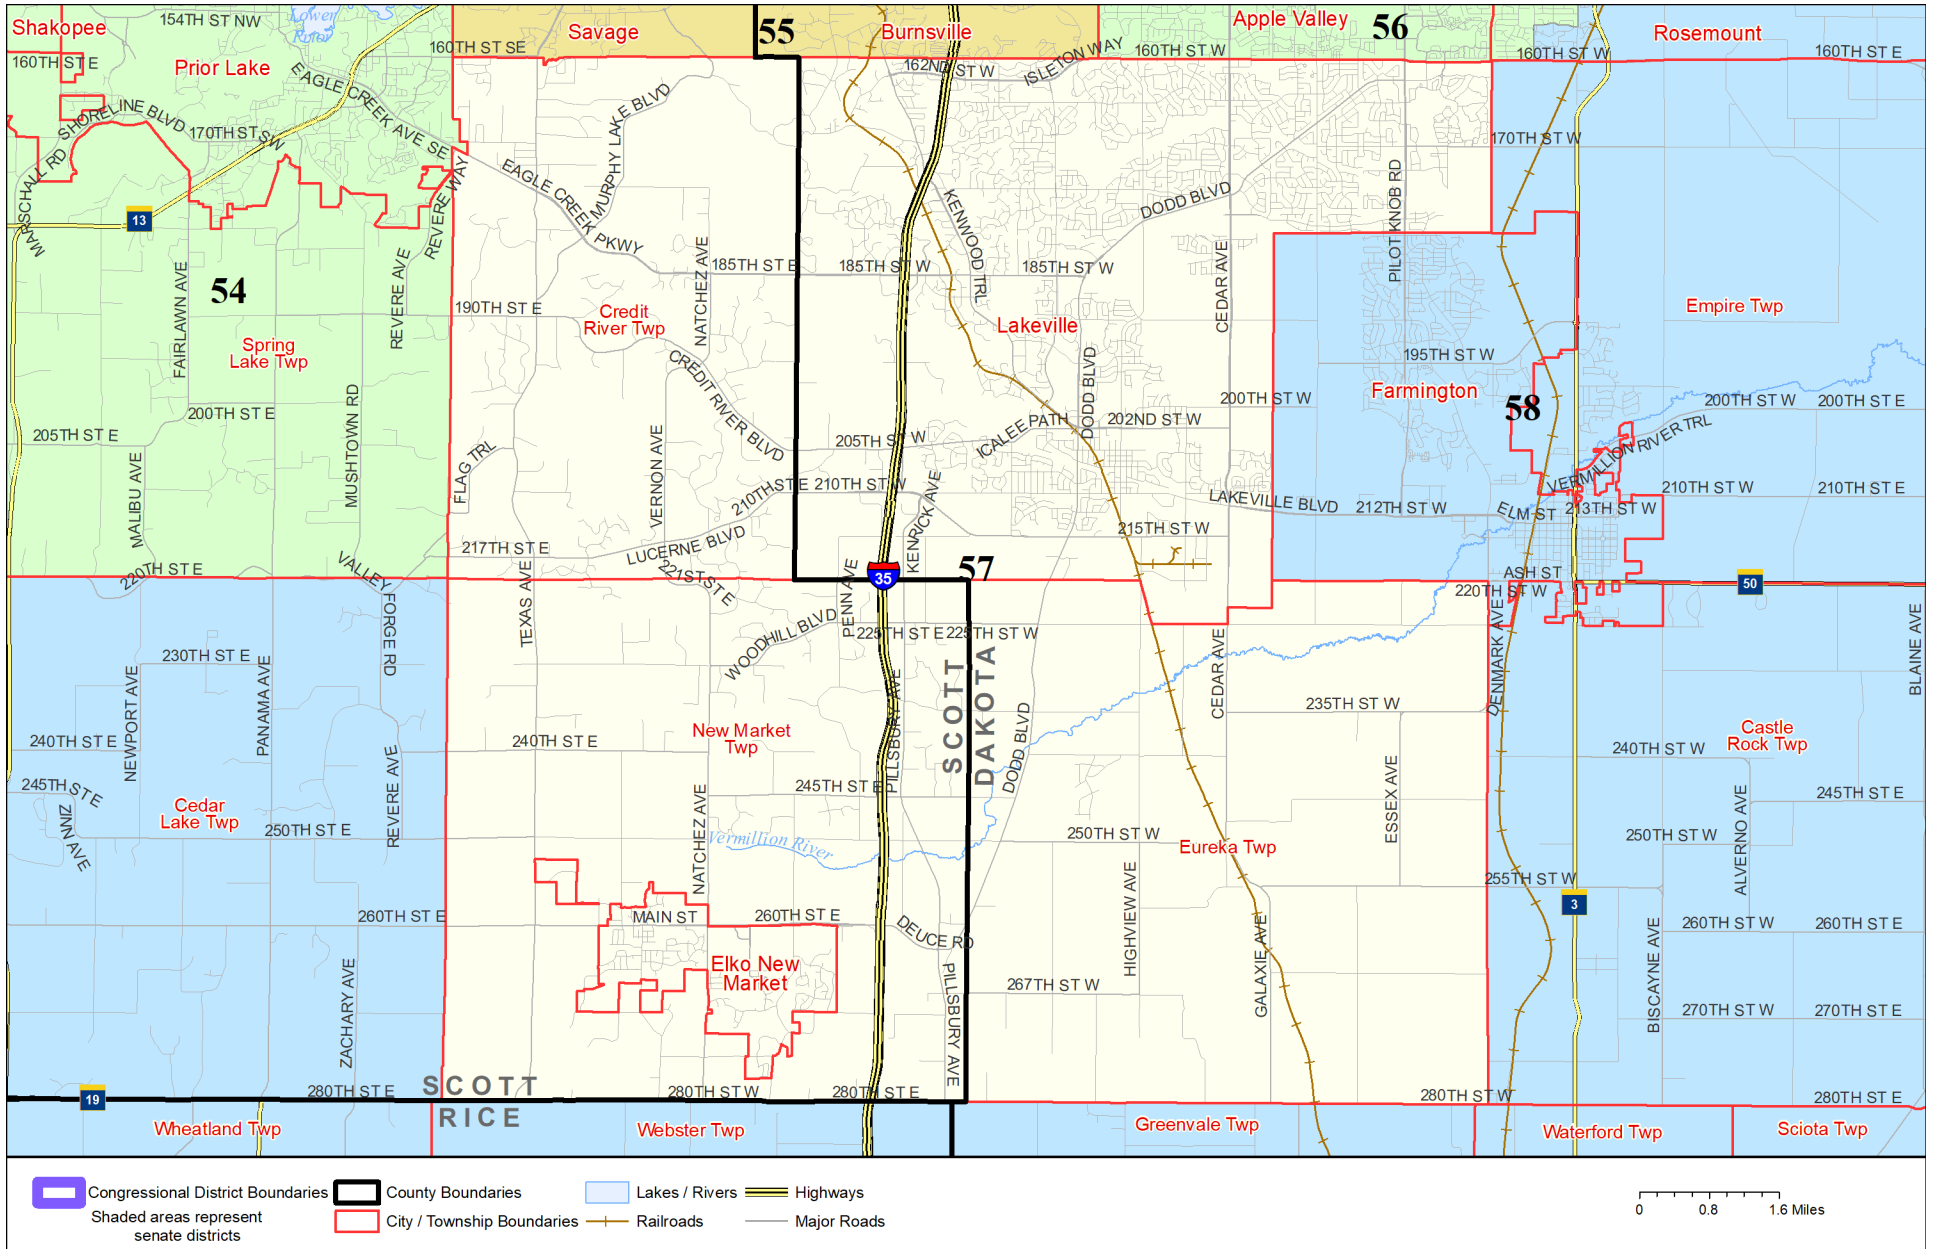

Senate District 57

Published by Office of the Minnesota Secretary of State, Elections Division. Current as of February 2022. Look up districts & polling places at <https://pollfinder.sos.state.mn.us>

About this map

This map shows the Congressional and Legislative Districts ordered by the Special Redistricting Panel in the matter of *Wattson, et al. v. Simon, et al*, No. A21-0243 and A21-0546, on February 15, 2022, as modified by 2022 Session Laws Chapter 92, as corrected under *Minnesota Statutes* 2.91, subd. 2, or as adjusted under *Minnesota Statutes* 204B.146, subd. 3. Boundaries from LCC-GIS derived from U.S. Census. Road data is from Mn/DOT and U.S. Census (Statewide) and NCompass (Metro). Rail data is from Mn/DOT. Water data is from MN DNR.

District Description

Territory of Minnesota Senate District 57:

- This area in Dakota County:
 - Eureka Twp
 - Lakeville
- This area in Scott County:
 - Credit River
 - Elko New Market
 - New Market Twp