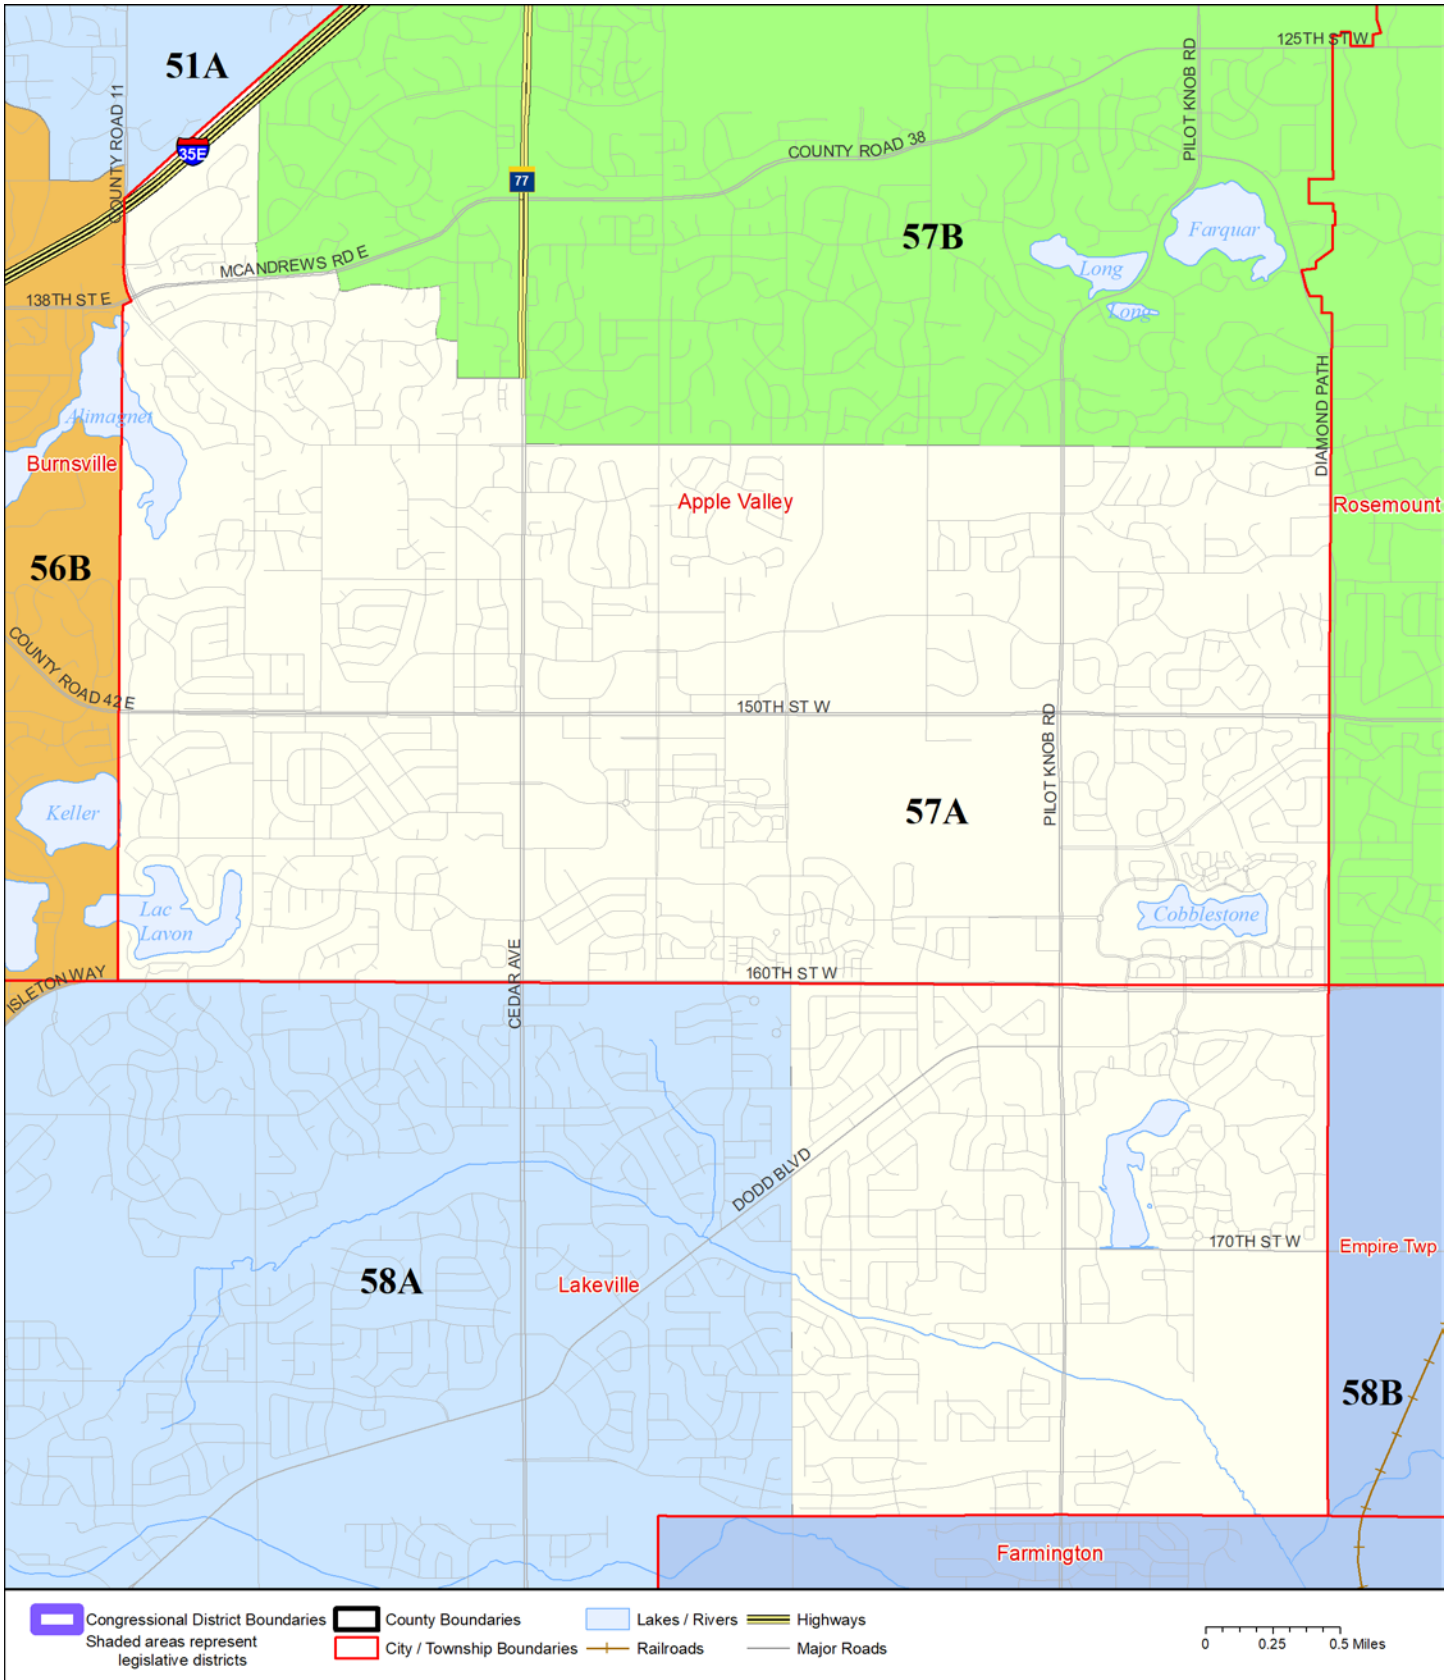

# Legislative District 57A

Published by Office of the Minnesota Secretary of State, Elections Division. Current as of December 2019. Look up districts & polling places at <https://pollfinder.sos.state.mn.us>

### About this map

This map shows the Congressional and Legislative Districts ordered by the Special Redistricting Panel in the matter of *Hippert, et al. v. Ritchie, et al*, No. A11-152, on February 21, 2012, as corrected under *Minnesota Statutes* 2.91, subd. 2 or adjusted under *Minnesota Statutes* 204B.146, subd. 3. Derived from precinct boundaries that are maintained by the Secretary of State and available for download at the [Minnesota Geospatial Commons](https://gisdata.mn.gov) (<https://gisdata.mn.gov>). Road data is from Mn/DOT and U.S. Census (Statewide) and NCompass (Metro). Rail data is from Mn/DOT. Water data is from MN DNR.

## District Description

Territory of Minnesota Legislative District 57A:

- This area in Dakota County:
  - These precincts in Apple Valley:
    - APPLE VALLEY P-01
    - APPLE VALLEY P-02
    - APPLE VALLEY P-03
    - APPLE VALLEY P-04
    - APPLE VALLEY P-06
    - APPLE VALLEY P-11
    - APPLE VALLEY P-12
    - APPLE VALLEY P-13
    - APPLE VALLEY P-14
    - APPLE VALLEY P-15
    - APPLE VALLEY P-5A
  - These precincts in Lakeville:
    - LAKEVILLE P-16
    - LAKEVILLE P-17
    - LAKEVILLE P-18