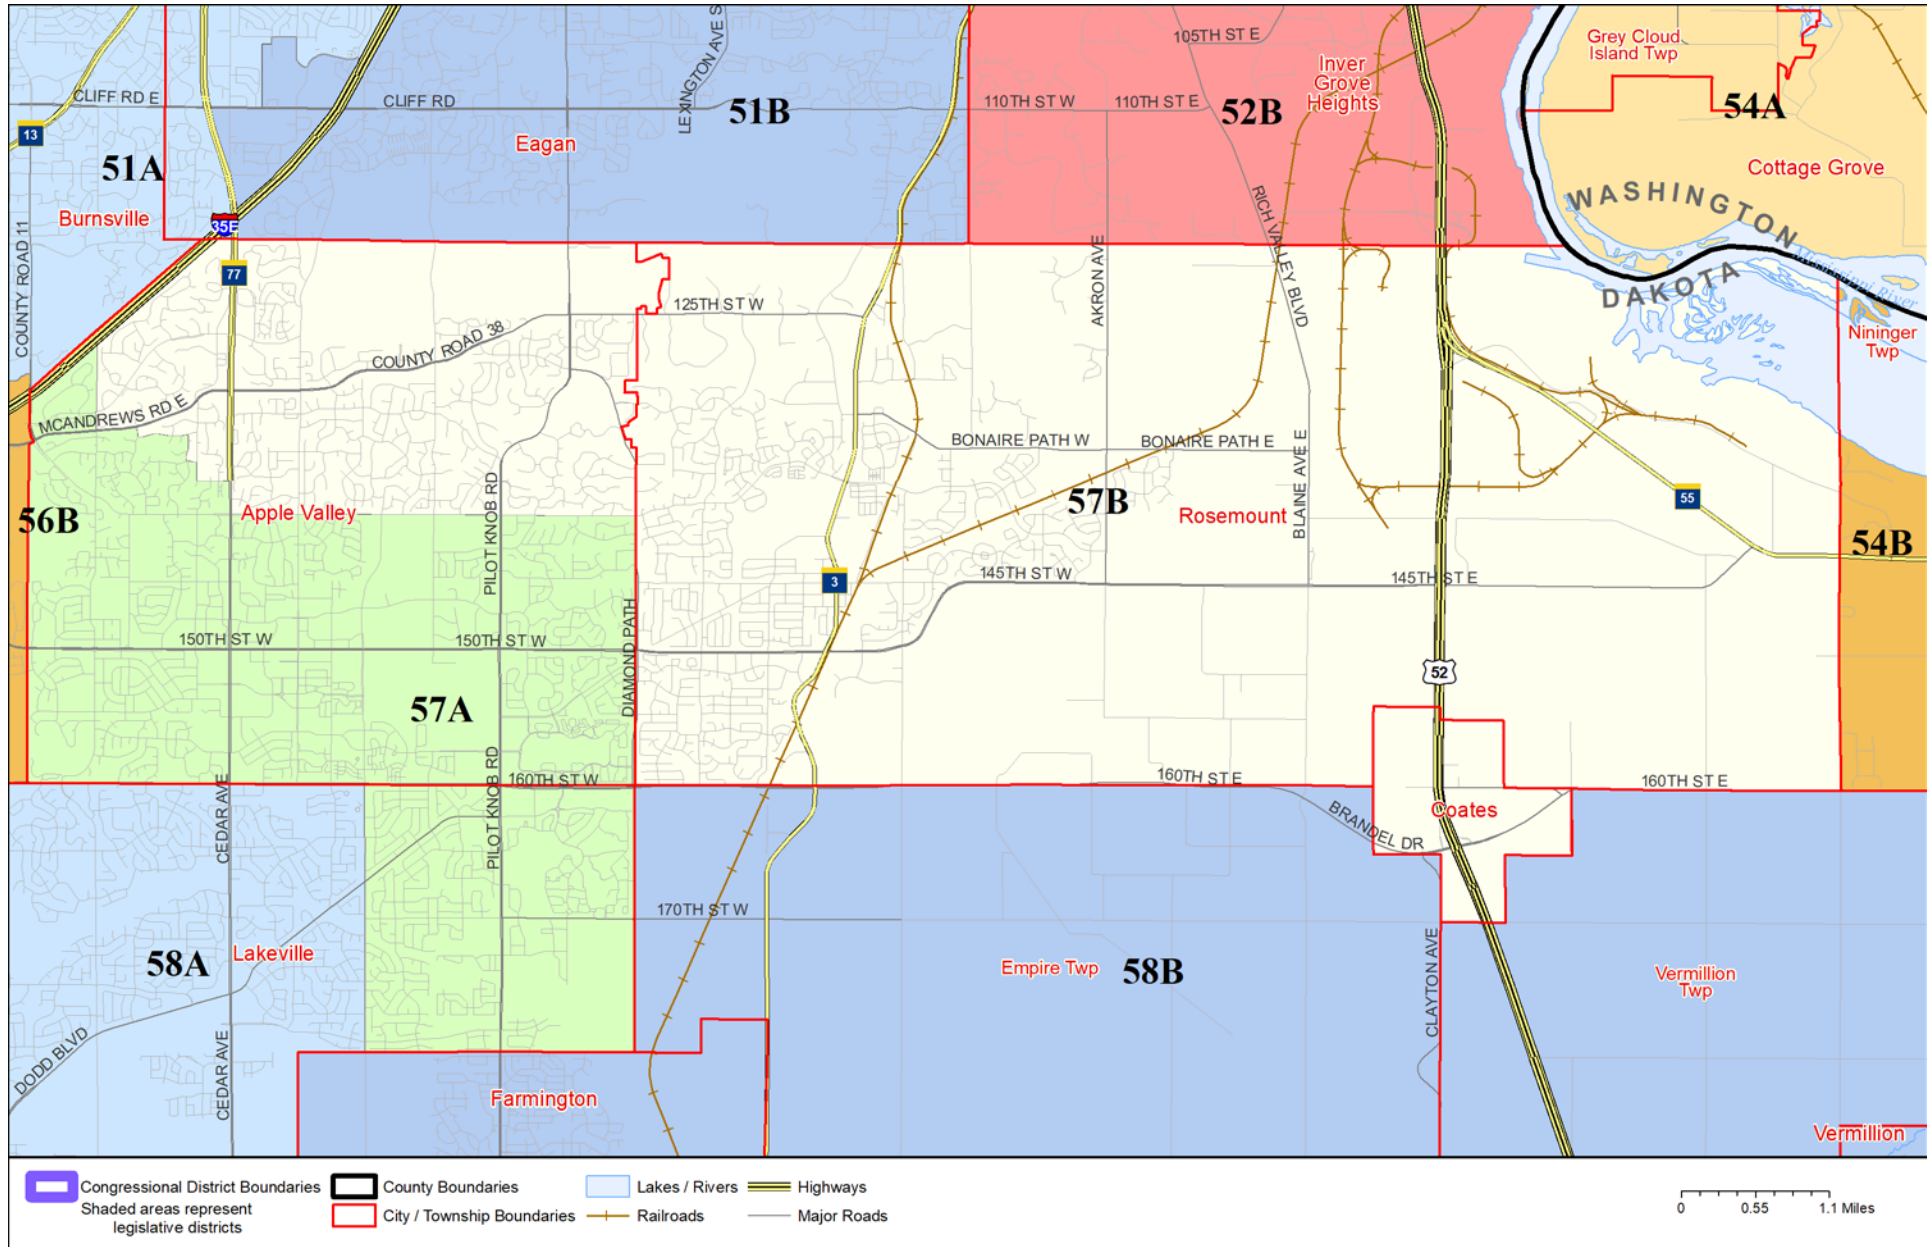

Legislative District 57B

Published by Office of the Minnesota Secretary of State, Elections Division. Current as of December 2019. Look up districts & polling places at <https://pollfinder.sos.state.mn.us>

About this map

This map shows the Congressional and Legislative Districts ordered by the Special Redistricting Panel in the matter of *Hippert, et al. v. Ritchie, et al*, No. A11-152, on February 21, 2012, as corrected under *Minnesota Statutes* 2.91, subd. 2 or adjusted under *Minnesota Statutes* 204B.146, subd. 3. Derived from precinct boundaries that are maintained by the Secretary of State and available for download at the [Minnesota Geospatial Commons](https://gisdata.mn.gov) (<https://gisdata.mn.gov>). Road data is from Mn/DOT and U.S. Census (Statewide) and NCompass (Metro). Rail data is from Mn/DOT. Water data is from MN DNR.

District Description

Territory of Minnesota Legislative District 57B:

- This area in Dakota County:
 - These precincts in Apple Valley:
 - APPLE VALLEY P-07
 - APPLE VALLEY P-08
 - APPLE VALLEY P-09
 - APPLE VALLEY P-10
 - APPLE VALLEY P-5B
 - Coates
 - Rosemount