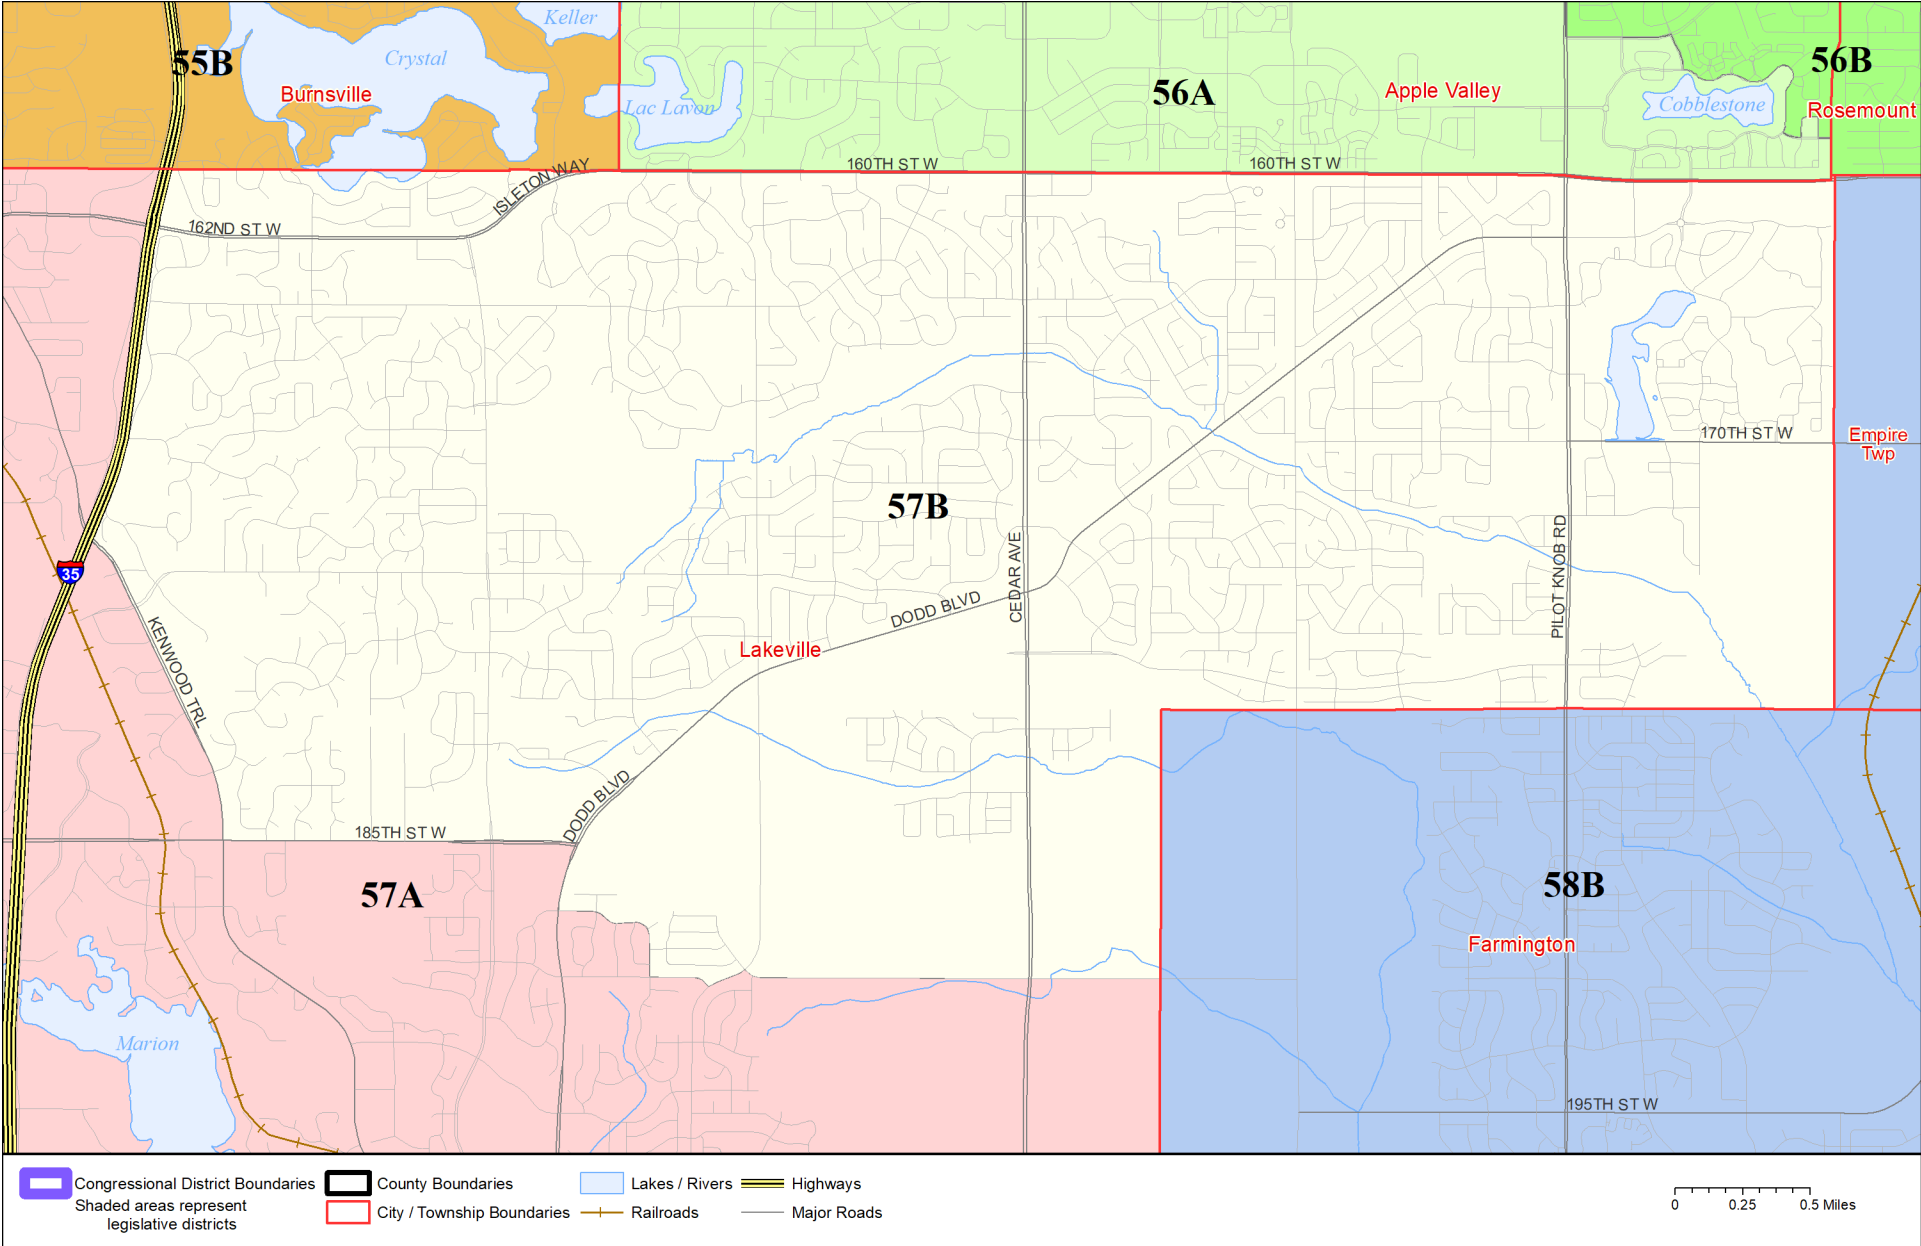

Legislative District 57B

Published by Office of the Minnesota Secretary of State, Elections Division. Current as of February 2022. Look up districts & polling places at <https://pollfinder.sos.state.mn.us>

About this map

This map shows the Congressional and Legislative Districts ordered by the Special Redistricting Panel in the matter of *Wattson, et al. v. Simon, et al*, No. A21-0243 and A21-0546, on February 15, 2022, as modified by 2022 Session Laws Chapter 92, as corrected under *Minnesota Statutes* 2.91, subd. 2, or as adjusted under *Minnesota Statutes* 204B.146, subd. 3. Boundaries from LCC-GIS derived from U.S. Census. Road data is from Mn/DOT and U.S. Census (Statewide) and NCompass (Metro). Rail data is from Mn/DOT. Water data is from MN DNR.

District Description

Territory of Minnesota Legislative District 57B:

- This area in Dakota County:
 - These precincts in Lakeville:
 - LAKEVILLE P-08
 - LAKEVILLE P-09
 - LAKEVILLE P-10
 - LAKEVILLE P-11
 - LAKEVILLE P-12
 - LAKEVILLE P-13
 - LAKEVILLE P-14
 - LAKEVILLE P-15
 - LAKEVILLE P-16
 - LAKEVILLE P-17
 - LAKEVILLE P-18