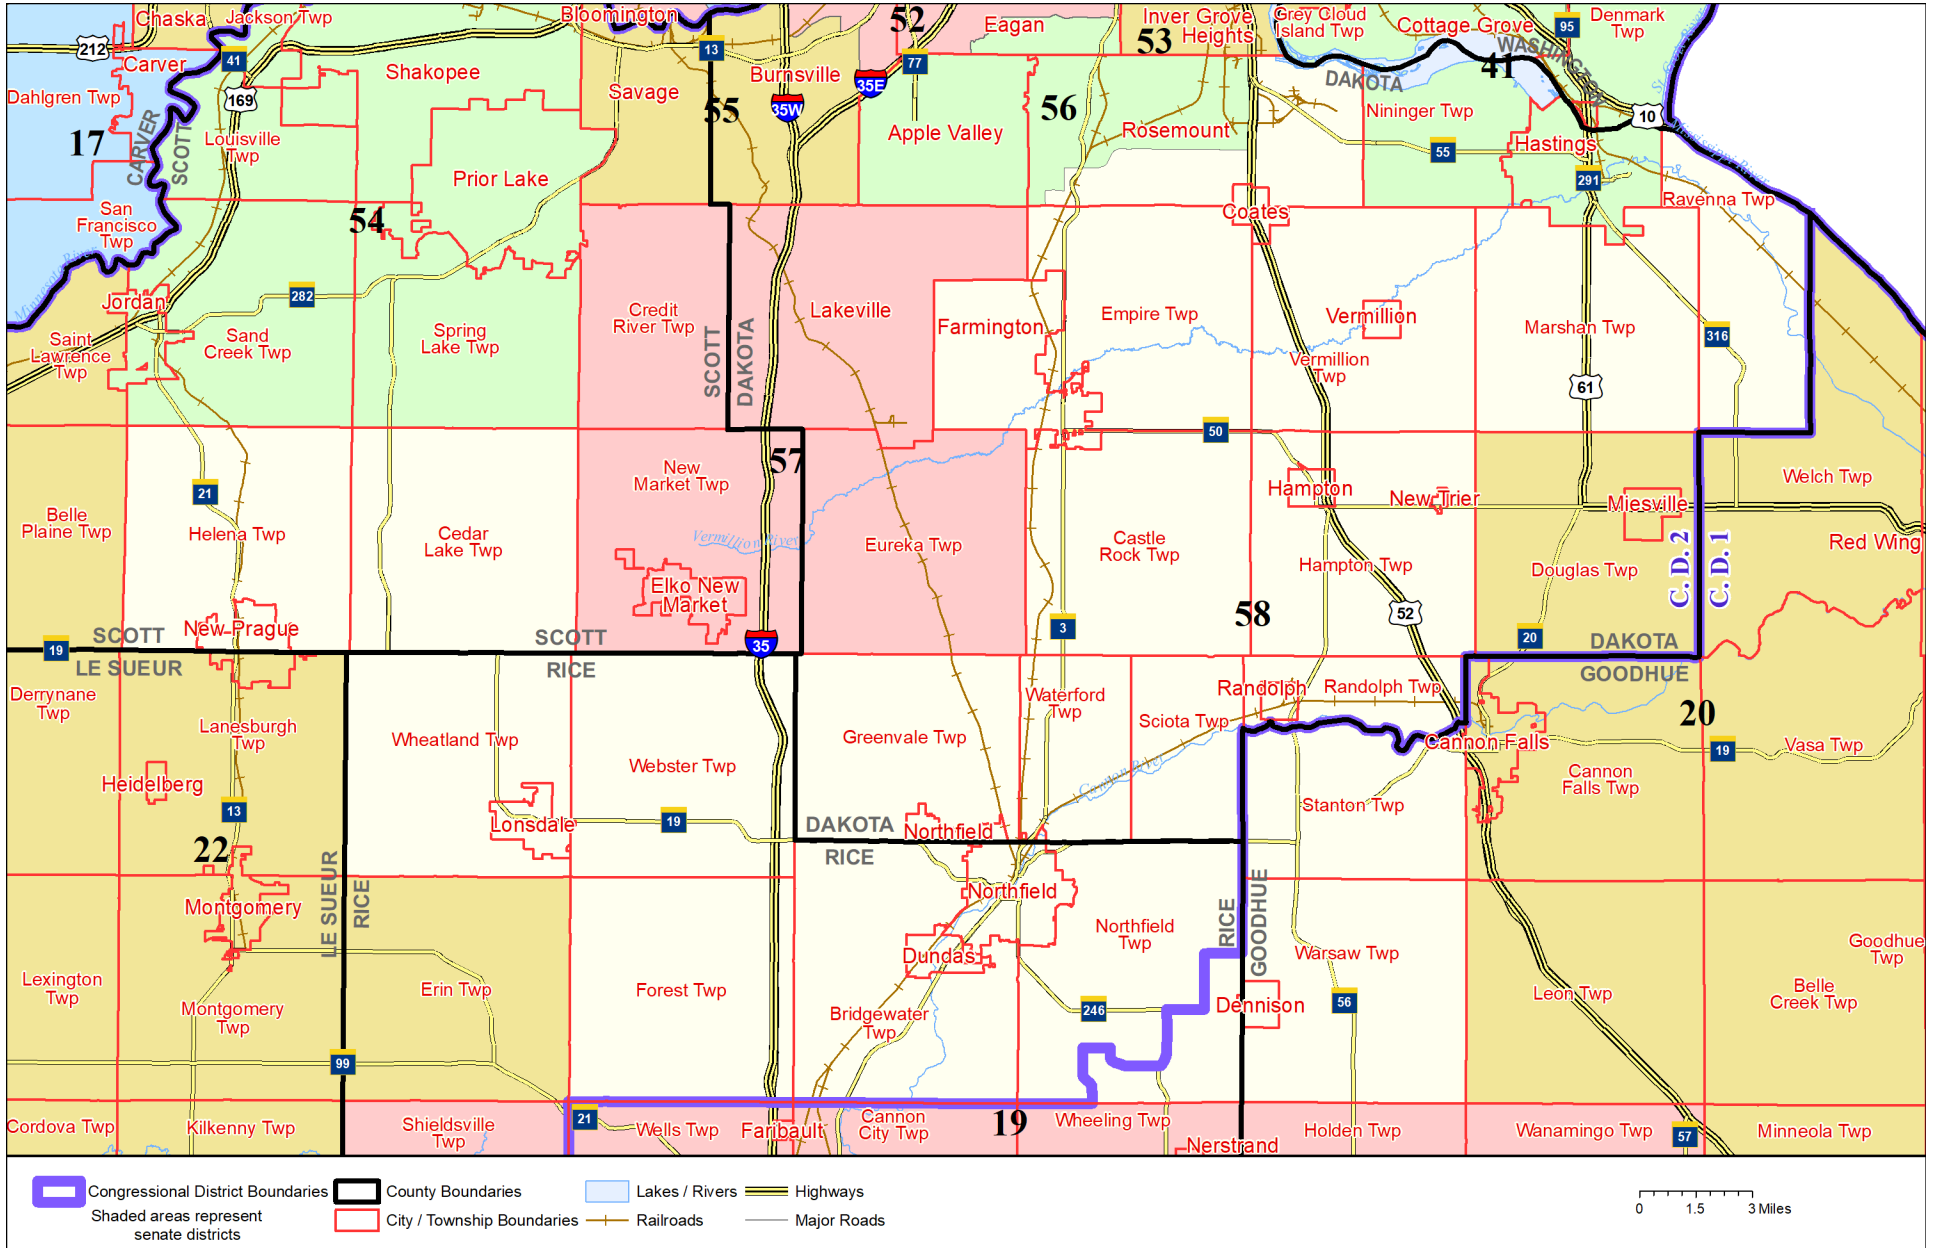

# Senate District 58

Published by Office of the Minnesota Secretary of State, Elections Division. Current as of February 2022. Look up districts & polling places at <https://pollfinder.sos.state.mn.us>

### About this map

This map shows the Congressional and Legislative Districts ordered by the Special Redistricting Panel in the matter of *Wattson, et al. v. Simon, et al*, No. A21-0243 and A21-0546, on February 15, 2022, as modified by 2022 Session Laws Chapter 92, as corrected under *Minnesota Statutes* 2.91, subd. 2, or as adjusted under *Minnesota Statutes* 204B.146, subd. 3. Boundaries from LCC-GIS derived from U.S. Census. Road data is from Mn/DOT and U.S. Census (Statewide) and NCompass (Metro). Rail data is from Mn/DOT. Water data is from MN DNR.

## District Description

Territory of Minnesota Senate District 58:

- This area in Dakota County:
  - Castle Rock Twp
  - Coates
  - Empire Twp
  - Farmington
  - Greenvale Twp
  - Hampton
  - Hampton Twp
  - Marshan Twp
  - New Trier
  - Northfield
  - Randolph
  - Randolph Twp
  - Ravenna Twp
  - These precincts in Rosemount:
    - ROSEMOUNT P-6
  - Sciota Twp
  - Vermillion
  - Vermillion Twp
  - Waterford Twp
- This area in Goodhue County:
  - Dennison
  - Stanton Twp
  - Warsaw Twp
- This area in Rice County:
  - Bridgewater Twp
  - Dennison
  - Dundas
  - Forest Twp
  - Lonsdale
  - Northfield
  - Northfield Twp
  - Webster Twp
  - Wheatland Twp
- This area in Scott County:
  - Cedar Lake Twp

- Helena Twp
- New Prague