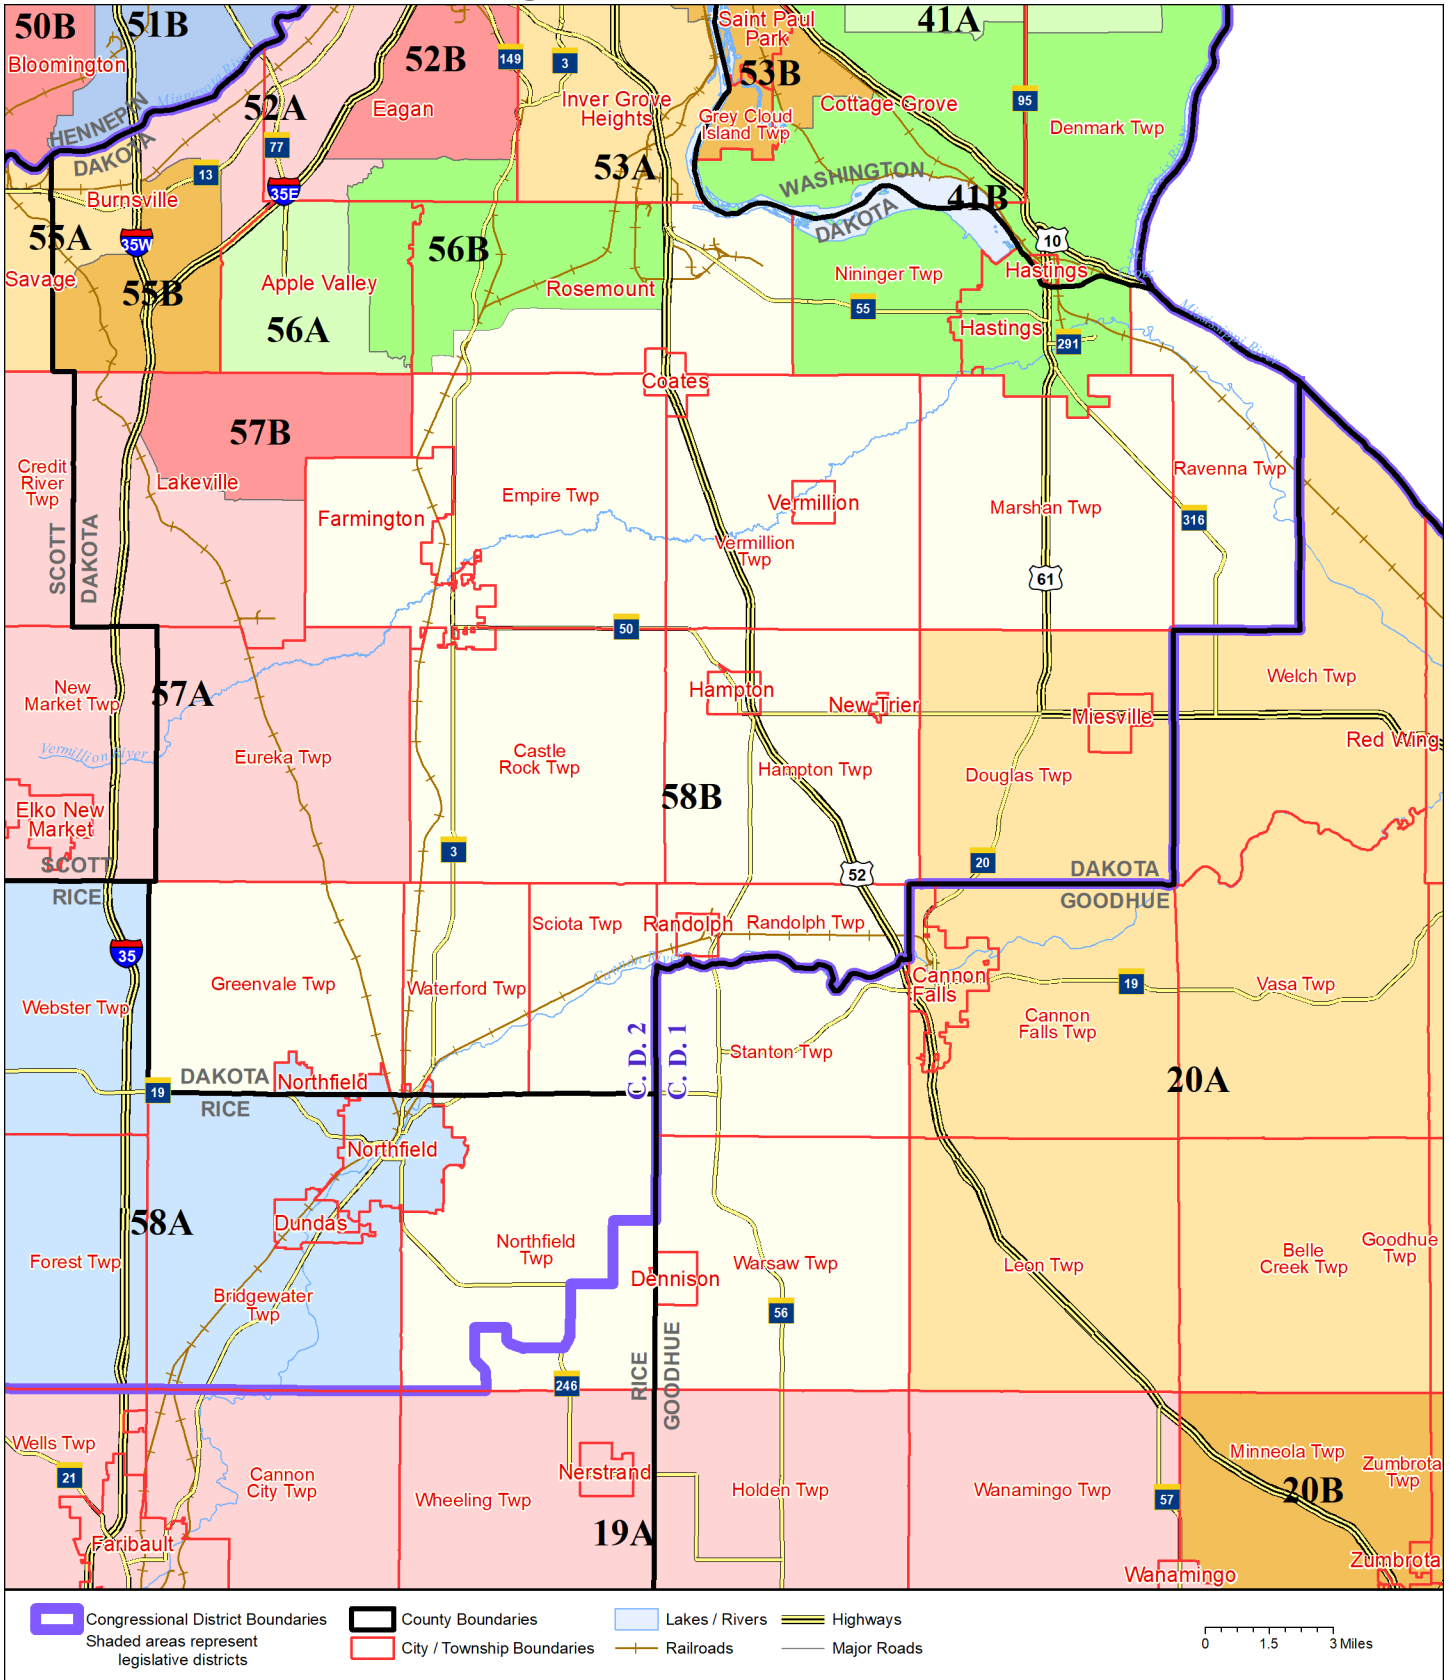

# Legislative District 58B

Published by Office of the Minnesota Secretary of State, Elections Division. Current as of February 2022. Look up districts & polling places at <https://pollfinder.sos.state.mn.us>

## About this map

This map shows the Congressional and Legislative Districts ordered by the Special Redistricting Panel in the matter of *Wattson, et al. v. Simon, et al.*, No. A21-0243 and A21-0546, on February 15, 2022, as modified by 2022 Session Laws Chapter 92, as corrected under *Minnesota Statutes* 2.91, subd. 2, or as adjusted under *Minnesota Statutes* 204B.146, subd. 3. Boundaries from LCC-GIS derived from U.S. Census. Road data is from Mn/DOT and U.S. Census (Statewide) and NCompass (Metro). Rail data is from Mn/DOT. Water data is from MN DNR.

## District Description

Territory of Minnesota Legislative District 58B:

- This area in Dakota County:
  - Castle Rock Twp
  - Coates
  - Empire Twp
  - Farmington
  - Greenvale Twp
  - Hampton
  - Hampton Twp
  - Marshan Twp
  - New Trier
  - Randolph
  - Randolph Twp
  - Ravenna Twp
  - These precincts in Rosemount:
    - ROSEMOUNT P-6
  - Sciota Twp
  - Vermillion
  - Vermillion Twp
  - Waterford Twp
- This area in Goodhue County:
  - Dennison
  - Stanton Twp
  - Warsaw Twp
- This area in Rice County:
  - Dennison
  - Northfield Twp