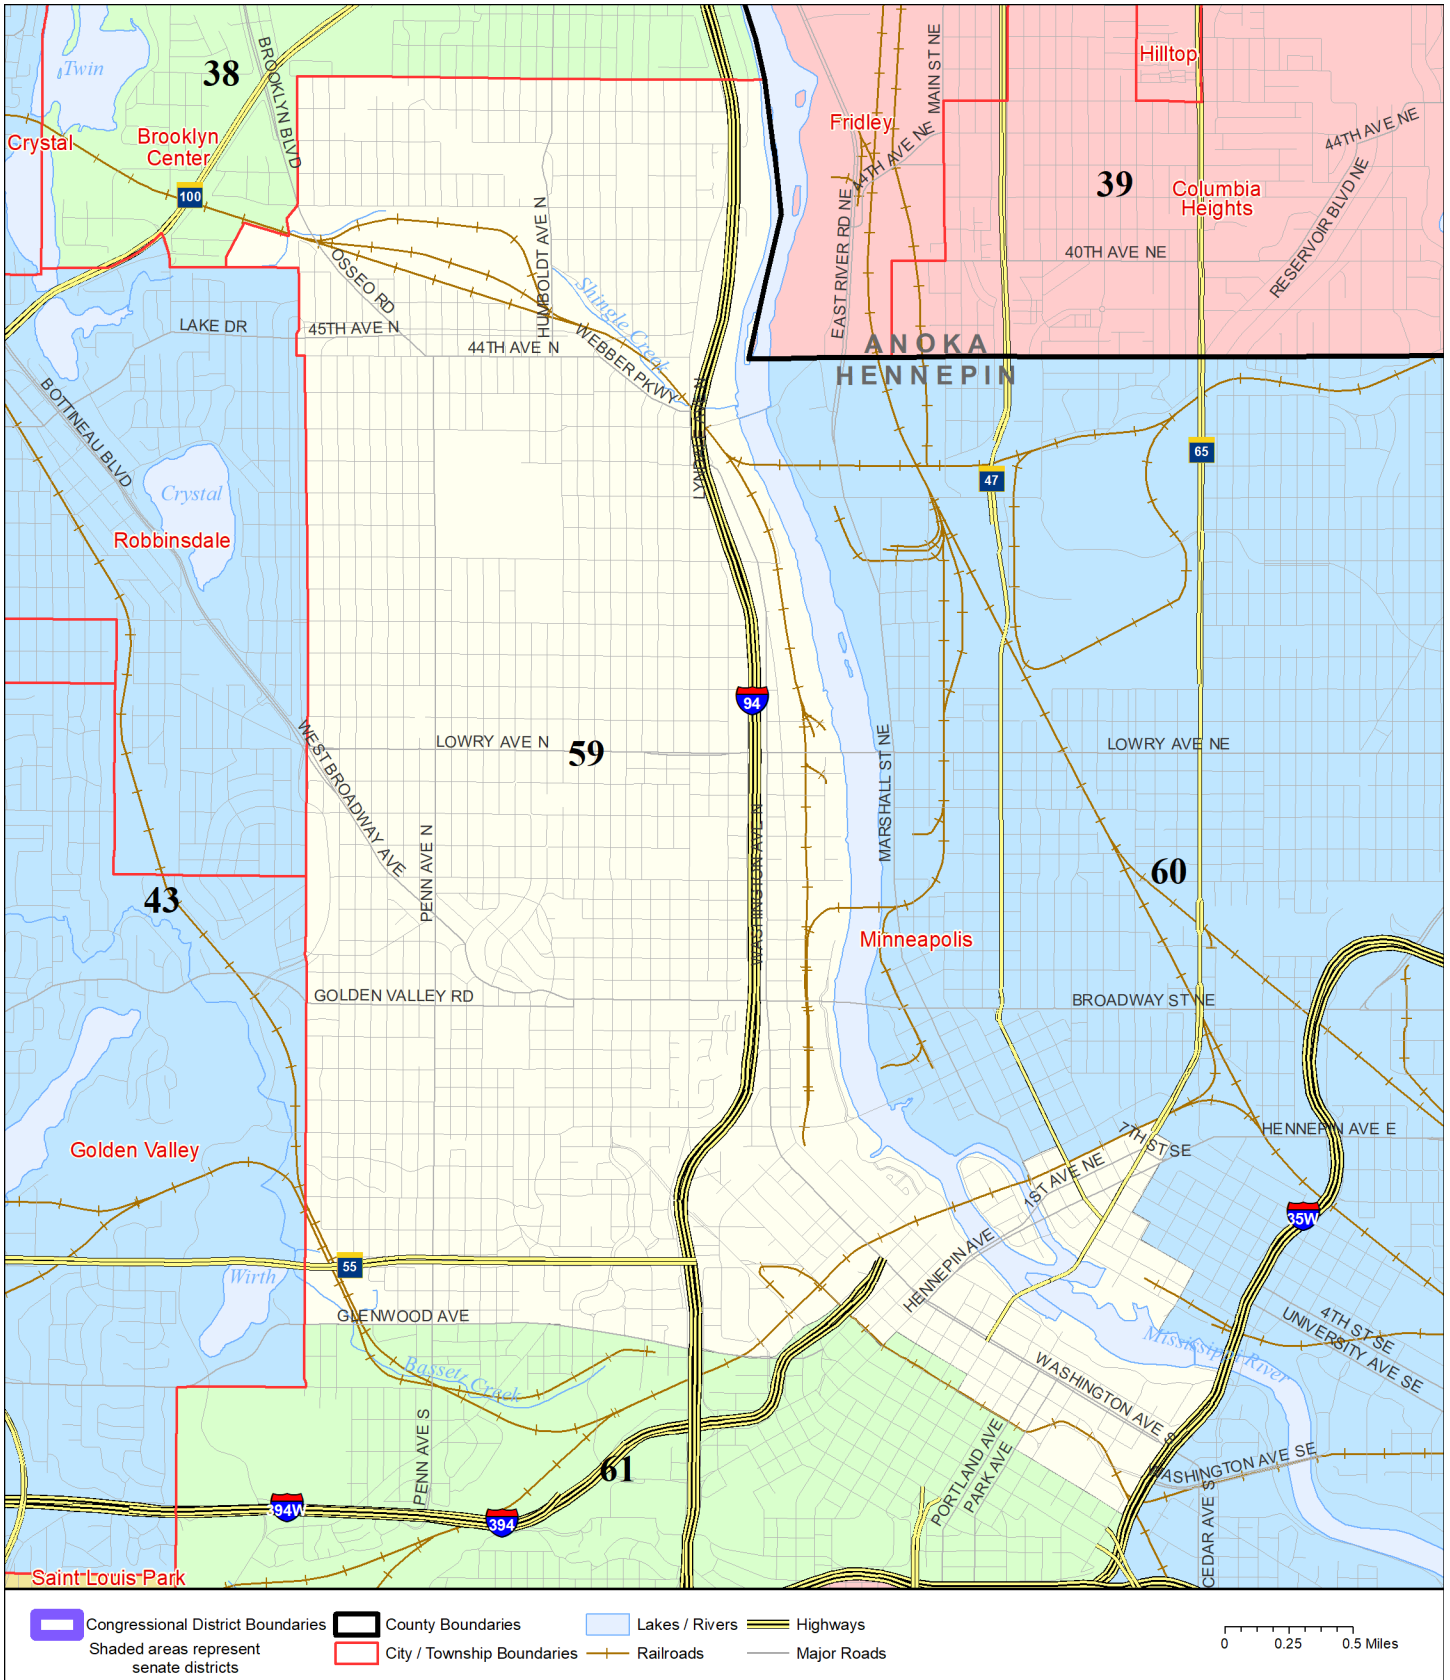

Senate District 59

Published by Office of the Minnesota Secretary of State, Elections Division. Current as of February 2022. Look up districts & polling places at <https://pollfinder.sos.state.mn.us>

About this map

This map shows the Congressional and Legislative Districts ordered by the Special Redistricting Panel in the matter of *Wattson, et al. v. Simon, et al*, No. A21-0243 and A21-0546, on February 15, 2022, as modified by 2022 Session Laws Chapter 92, as corrected under *Minnesota Statutes* 2.91, subd. 2, or as adjusted under *Minnesota Statutes* 204B.146, subd. 3. Boundaries from LCC-GIS derived from U.S. Census. Road data is from Mn/DOT and U.S. Census (Statewide) and NCompass (Metro). Rail data is from Mn/DOT. Water data is from MN DNR.

District Description

Territory of Minnesota Senate District 59:

- This area in Hennepin County:
 - These precincts in Minneapolis:
 - MINNEAPOLIS W-3 P-05
 - MINNEAPOLIS W-3 P-06
 - MINNEAPOLIS W-3 P-07
 - MINNEAPOLIS W-3 P-10
 - MINNEAPOLIS W-3 P-11
 - MINNEAPOLIS W-3 P-12
 - MINNEAPOLIS W-4 P-01
 - MINNEAPOLIS W-4 P-02
 - MINNEAPOLIS W-4 P-03
 - MINNEAPOLIS W-4 P-04
 - MINNEAPOLIS W-4 P-05
 - MINNEAPOLIS W-4 P-06
 - MINNEAPOLIS W-4 P-07
 - MINNEAPOLIS W-4 P-08
 - MINNEAPOLIS W-4 P-09
 - MINNEAPOLIS W-5 P-01
 - MINNEAPOLIS W-5 P-02
 - MINNEAPOLIS W-5 P-03
 - MINNEAPOLIS W-5 P-04
 - MINNEAPOLIS W-5 P-05
 - MINNEAPOLIS W-5 P-06
 - MINNEAPOLIS W-5 P-07
 - MINNEAPOLIS W-5 P-08
 - MINNEAPOLIS W-7 P-11