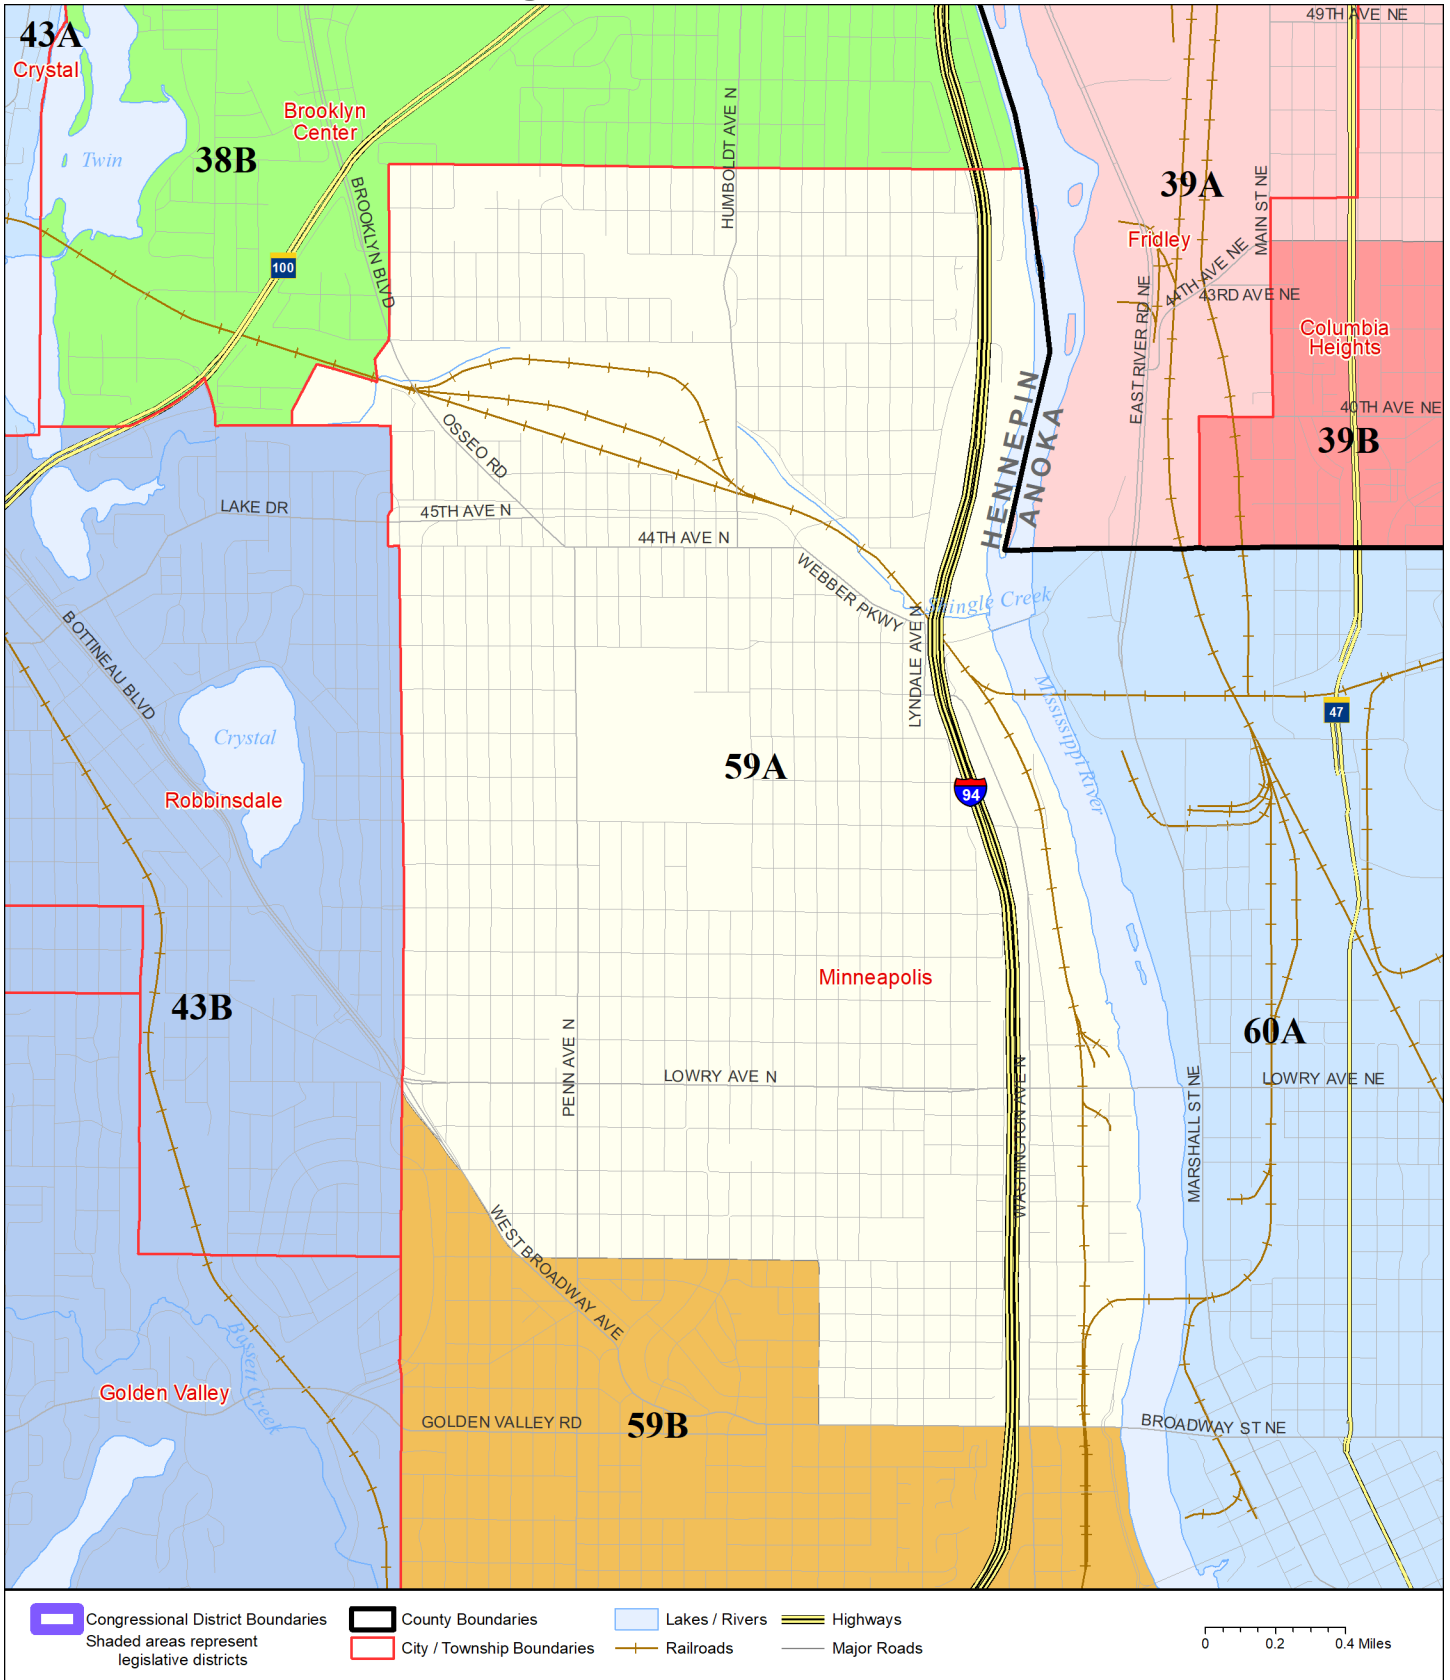

# Legislative District 59A

Published by Office of the Minnesota Secretary of State, Elections Division. Current as of February 2022. Look up districts & polling places at <https://pollfinder.sos.state.mn.us>

## About this map

This map shows the Congressional and Legislative Districts ordered by the Special Redistricting Panel in the matter of *Wattson, et al. v. Simon, et al*, No. A21-0243 and A21-0546, on February 15, 2022, as modified by 2022 Session Laws Chapter 92, as corrected under *Minnesota Statutes* 2.91, subd. 2, or as adjusted under *Minnesota Statutes* 204B.146, subd. 3. Boundaries from LCC-GIS derived from U.S. Census. Road data is from Mn/DOT and U.S. Census (Statewide) and NCompass (Metro). Rail data is from Mn/DOT. Water data is from MN DNR.

## **District Description**

Territory of Minnesota Legislative District 59A:

- This area in Hennepin County:
  - These precincts in Minneapolis:
    - MINNEAPOLIS W-4 P-01
    - MINNEAPOLIS W-4 P-02
    - MINNEAPOLIS W-4 P-03
    - MINNEAPOLIS W-4 P-04
    - MINNEAPOLIS W-4 P-05
    - MINNEAPOLIS W-4 P-06
    - MINNEAPOLIS W-4 P-07
    - MINNEAPOLIS W-4 P-08
    - MINNEAPOLIS W-5 P-01
    - MINNEAPOLIS W-5 P-03