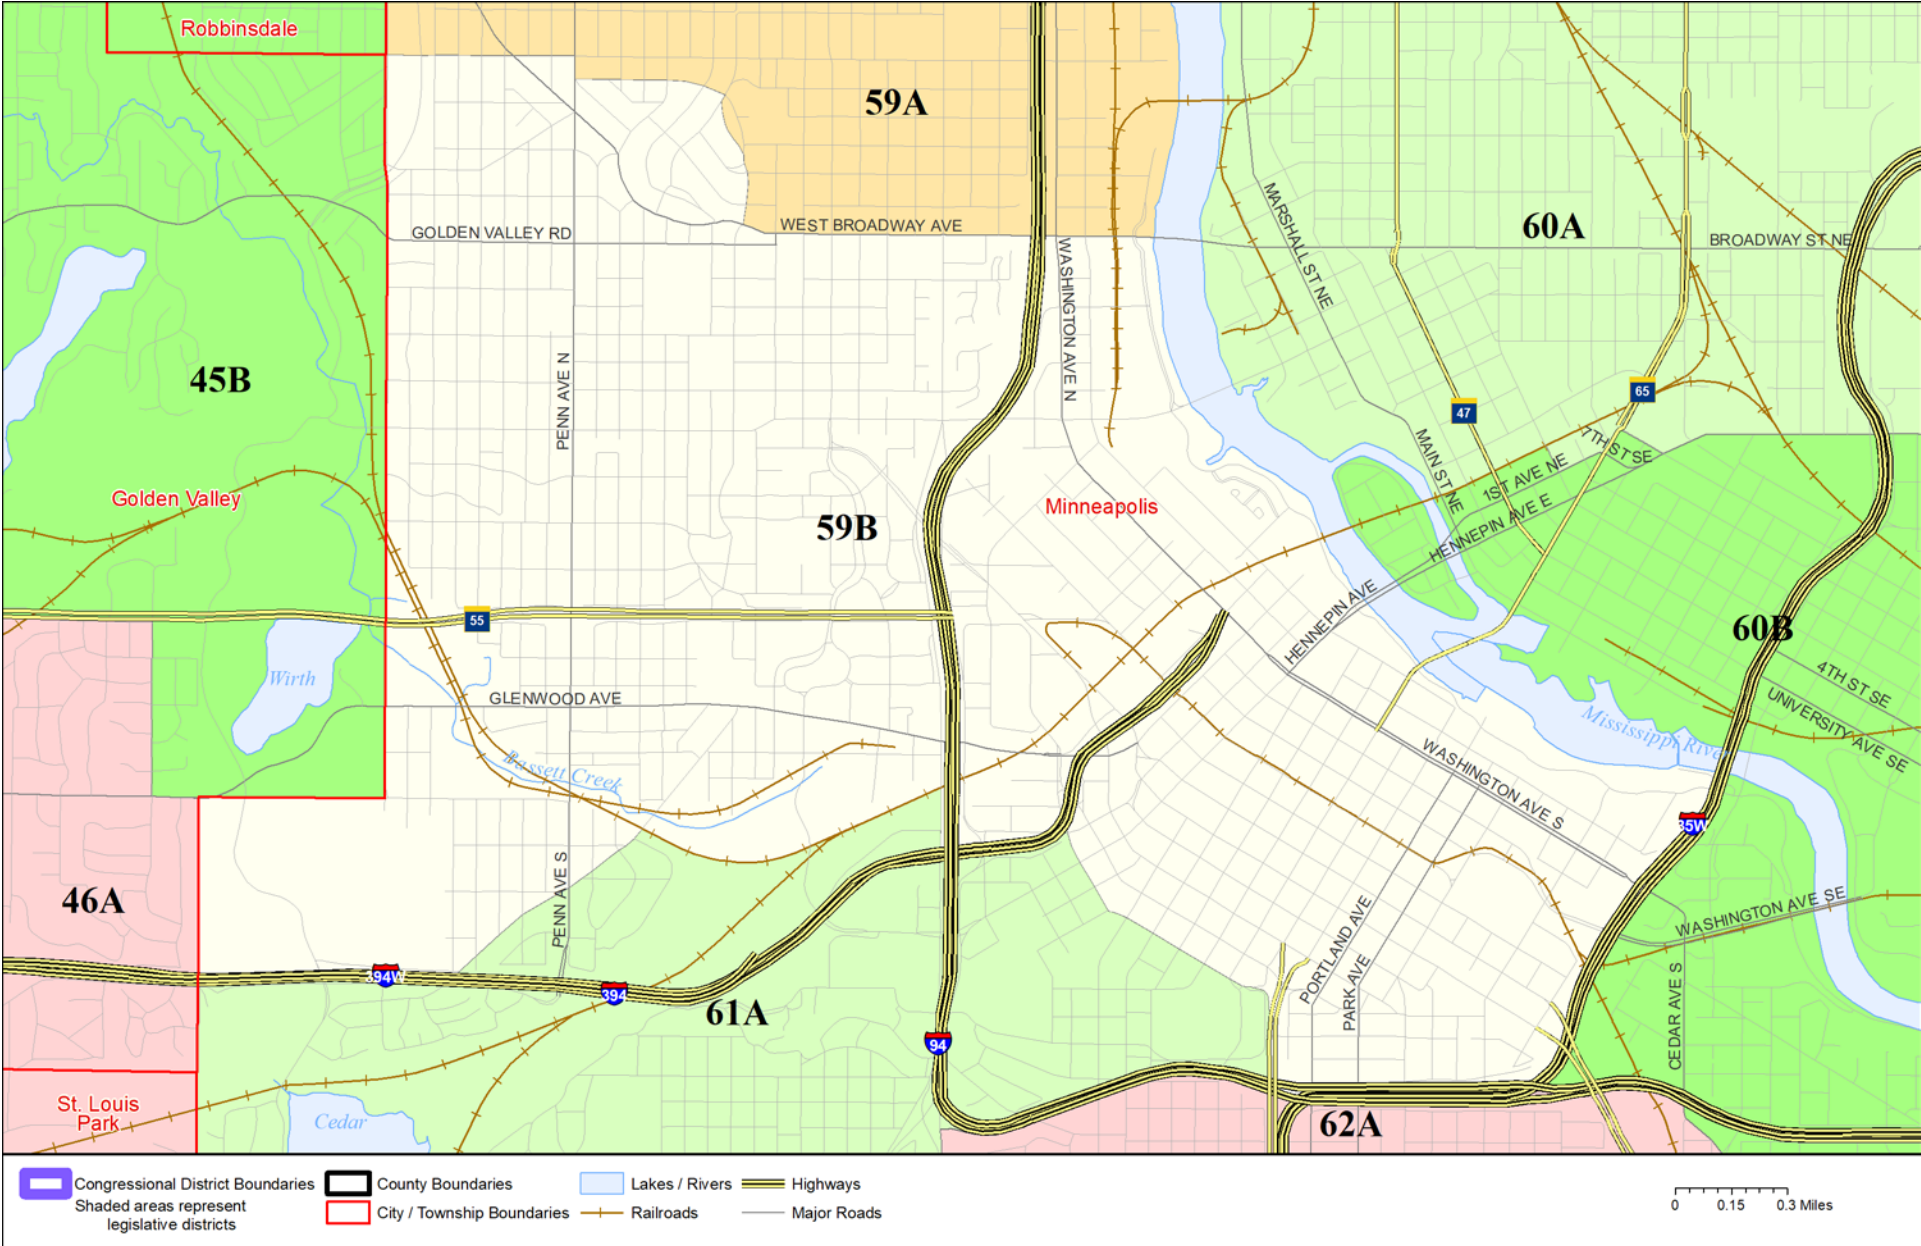

Legislative District 59B

Published by Office of the Minnesota Secretary of State, Elections Division. Current as of December 2019. Look up districts & polling places at <https://pollfinder.sos.state.mn.us>

About this map

This map shows the Congressional and Legislative Districts ordered by the Special Redistricting Panel in the matter of *Hippert, et al. v. Ritchie, et al*, No. A11-152, on February 21, 2012, as corrected under *Minnesota Statutes* 2.91, subd. 2 or adjusted under *Minnesota Statutes* 204B.146, subd. 3. Derived from precinct boundaries that are maintained by the Secretary of State and available for download at the [Minnesota Geospatial Commons](https://gisdata.mn.gov) (https://gisdata.mn.gov). Road data is from Mn/DOT and U.S. Census (Statewide) and NCompass (Metro). Rail data is from Mn/DOT. Water data is from MN DNR.

District Description

Territory of Minnesota Legislative District 59B:

- This area in Hennepin County:
 - These precincts in Minneapolis:
 - MINNEAPOLIS W-3 P-07
 - MINNEAPOLIS W-3 P-08
 - MINNEAPOLIS W-3 P-09
 - MINNEAPOLIS W-3 P-11
 - MINNEAPOLIS W-3 P-12
 - MINNEAPOLIS W-5 P-01
 - MINNEAPOLIS W-5 P-03
 - MINNEAPOLIS W-5 P-04
 - MINNEAPOLIS W-5 P-05
 - MINNEAPOLIS W-5 P-06C
 - MINNEAPOLIS W-5 P-07
 - MINNEAPOLIS W-5 P-09
 - MINNEAPOLIS W-6 P-04
 - MINNEAPOLIS W-7 P-01C
 - MINNEAPOLIS W-7 P-06