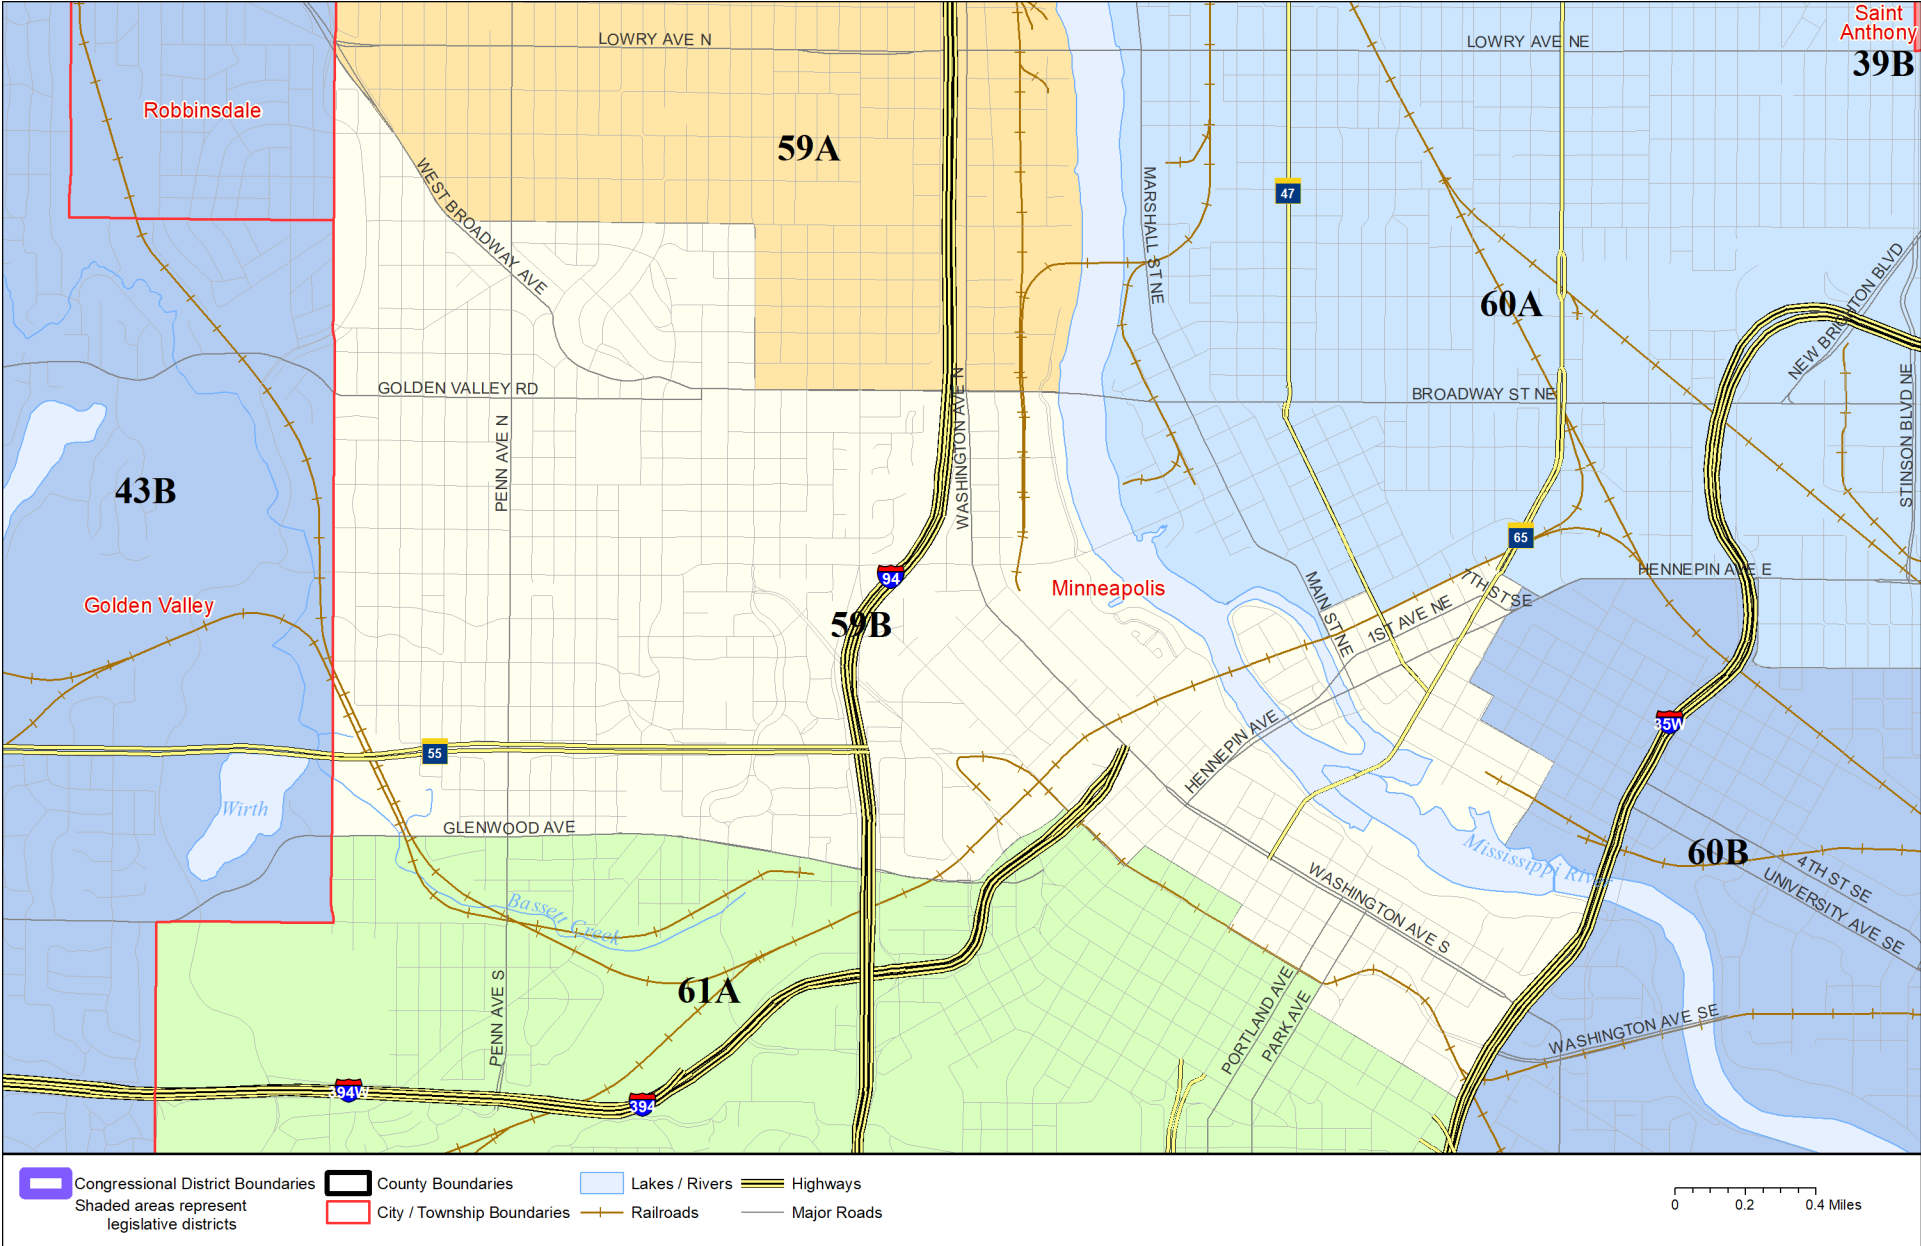

Legislative District 59B

Published by Office of the Minnesota Secretary of State, Elections Division. Current as of February 2022. Look up districts & polling places at <https://pollfinder.sos.state.mn.us>

About this map
 This map shows the Congressional and Legislative Districts ordered by the Special Redistricting Panel in the matter of *Wattson, et al. v. Simon, et al*, No. A21-0243 and A21-0546, on February 15, 2022, as modified by 2022 Session Laws Chapter 92, as corrected under *Minnesota Statutes* 2.91, subd. 2, or as adjusted under *Minnesota Statutes* 204B.146, subd. 3. Boundaries from LCC-GIS derived from U.S. Census. Road data is from Mn/DOT and U.S. Census (Statewide) and NCompass (Metro). Rail data is from Mn/DOT. Water data is from MN DNR.

District Description

Territory of Minnesota Legislative District 59B:

- This area in Hennepin County:
 - These precincts in Minneapolis:
 - MINNEAPOLIS W-3 P-05
 - MINNEAPOLIS W-3 P-06
 - MINNEAPOLIS W-3 P-07
 - MINNEAPOLIS W-3 P-10
 - MINNEAPOLIS W-3 P-11
 - MINNEAPOLIS W-3 P-12
 - MINNEAPOLIS W-4 P-09
 - MINNEAPOLIS W-5 P-02
 - MINNEAPOLIS W-5 P-04
 - MINNEAPOLIS W-5 P-05
 - MINNEAPOLIS W-5 P-06
 - MINNEAPOLIS W-5 P-07
 - MINNEAPOLIS W-5 P-08
 - MINNEAPOLIS W-7 P-11