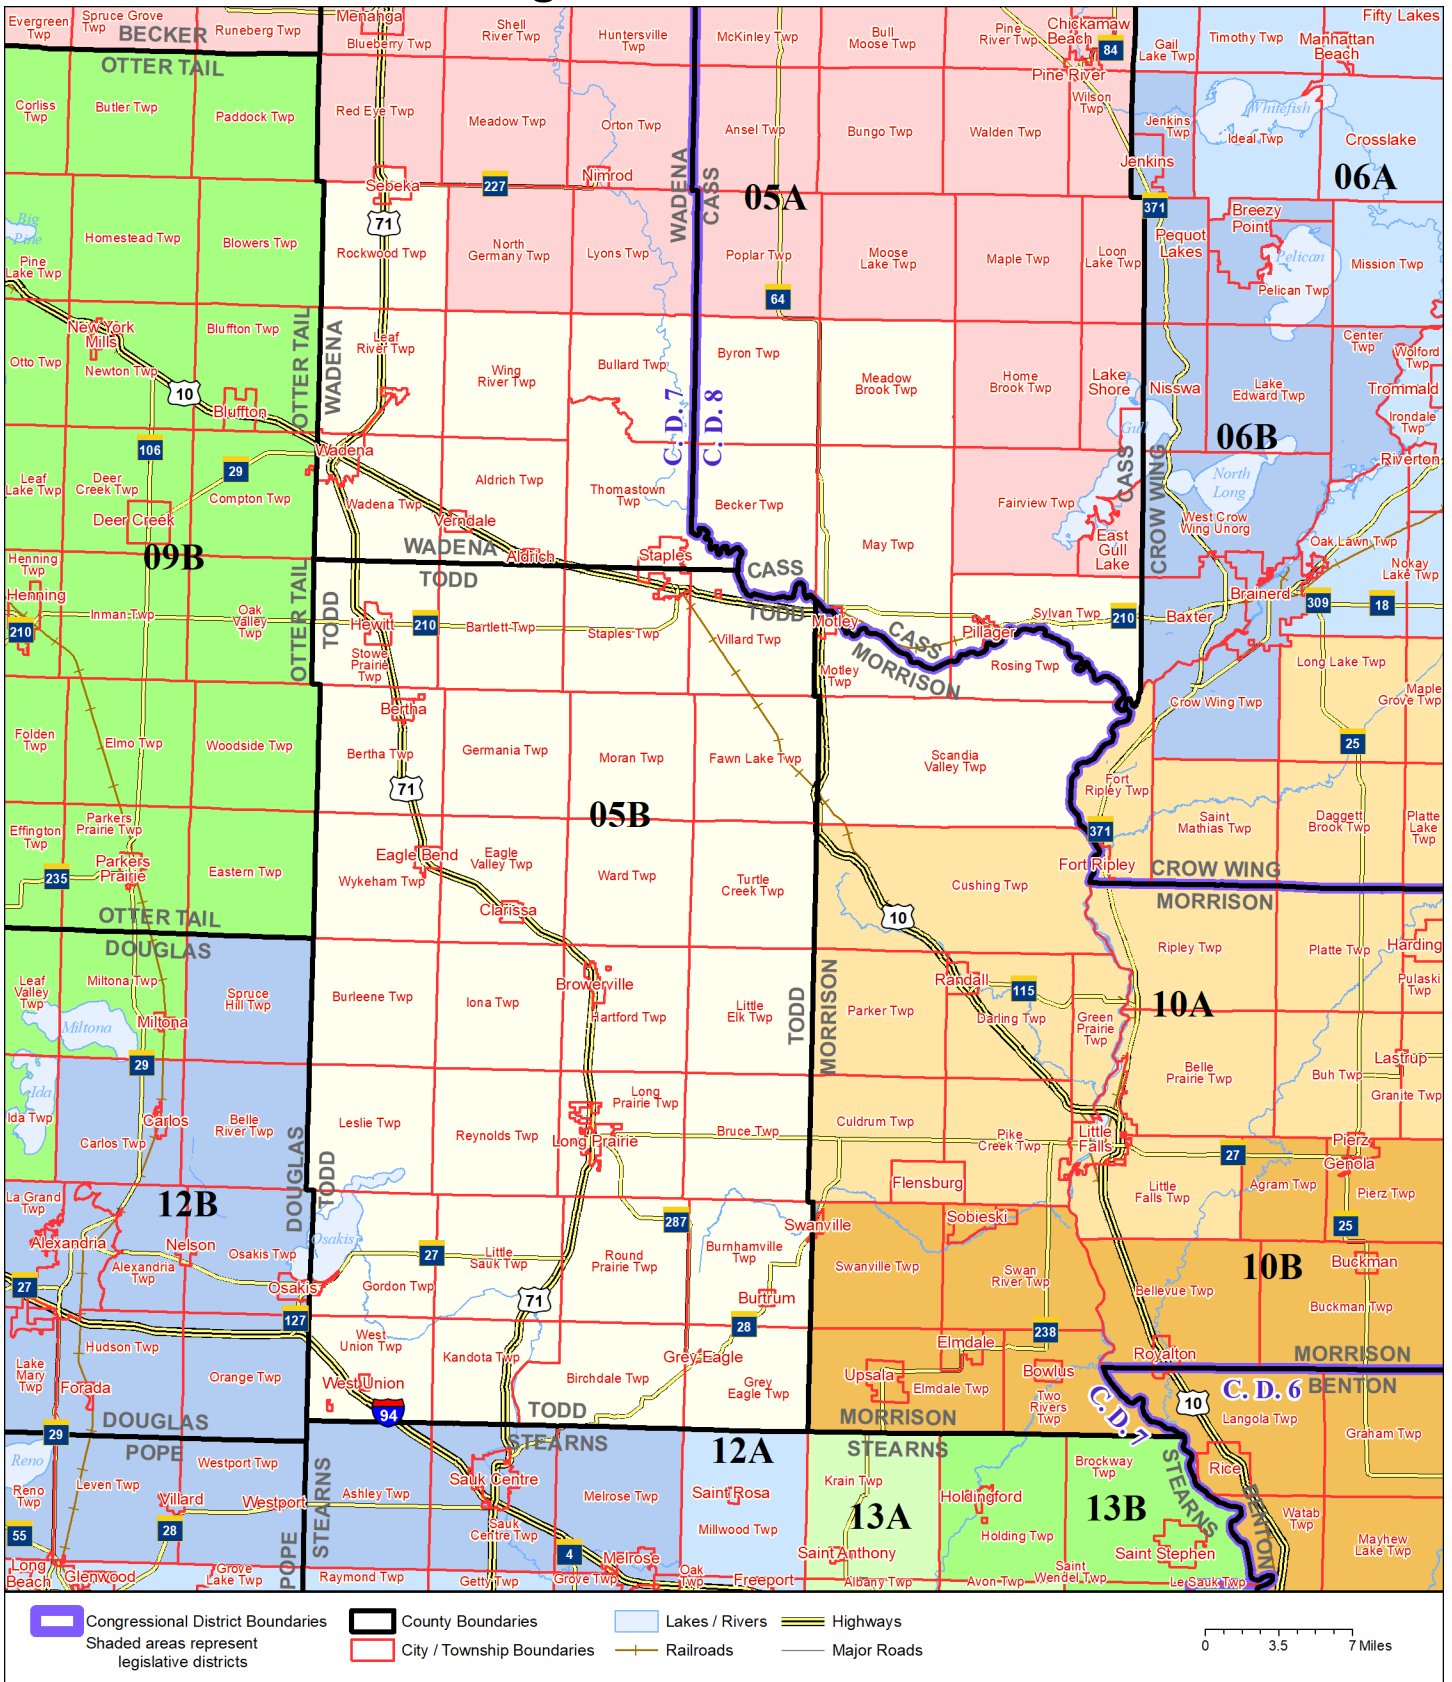

Legislative District 5B

Published by Office of the Minnesota Secretary of State, Elections Division. Current as of February 2022. Look up districts & polling places at <https://pollfinder.sos.state.mn.us>

About this map

This map shows the Congressional and Legislative Districts ordered by the Special Redistricting Panel in the matter of *Wattson, et al. v. Simon, et al*, No. A21-0243 and A21-0546, on February 15, 2022, as modified by 2022 Session Laws Chapter 92, as corrected under *Minnesota Statutes* 2.91, subd. 2, or as adjusted under *Minnesota Statutes* 204B.146, subd. 3. Boundaries from LCC-GIS derived from U.S. Census. Road data is from Mn/DOT and U.S. Census (Statewide) and NCompass (Metro). Rail data is from Mn/DOT. Water data is from MN DNR.

District Description

Territory of Minnesota Legislative District 5B:

- This area in Cass County:
 - Becker Twp
 - Byron Twp
 - May Twp
 - Meadow Brook Twp
 - Motley
 - Pillager
 - Sylvan Twp
- This area in Morrison County:
 - Motley
 - Motley Twp
 - Rosing Twp
 - Scandia Valley Twp
- Todd County
- This area in Wadena County:
 - Aldrich
 - Aldrich Twp
 - Bullard Twp
 - Leaf River Twp
 - Rockwood Twp
 - Sebeka
 - Staples
 - Thomastown Twp
 - Verndale
 - Wadena
 - Wadena Twp
 - Wing River Twp