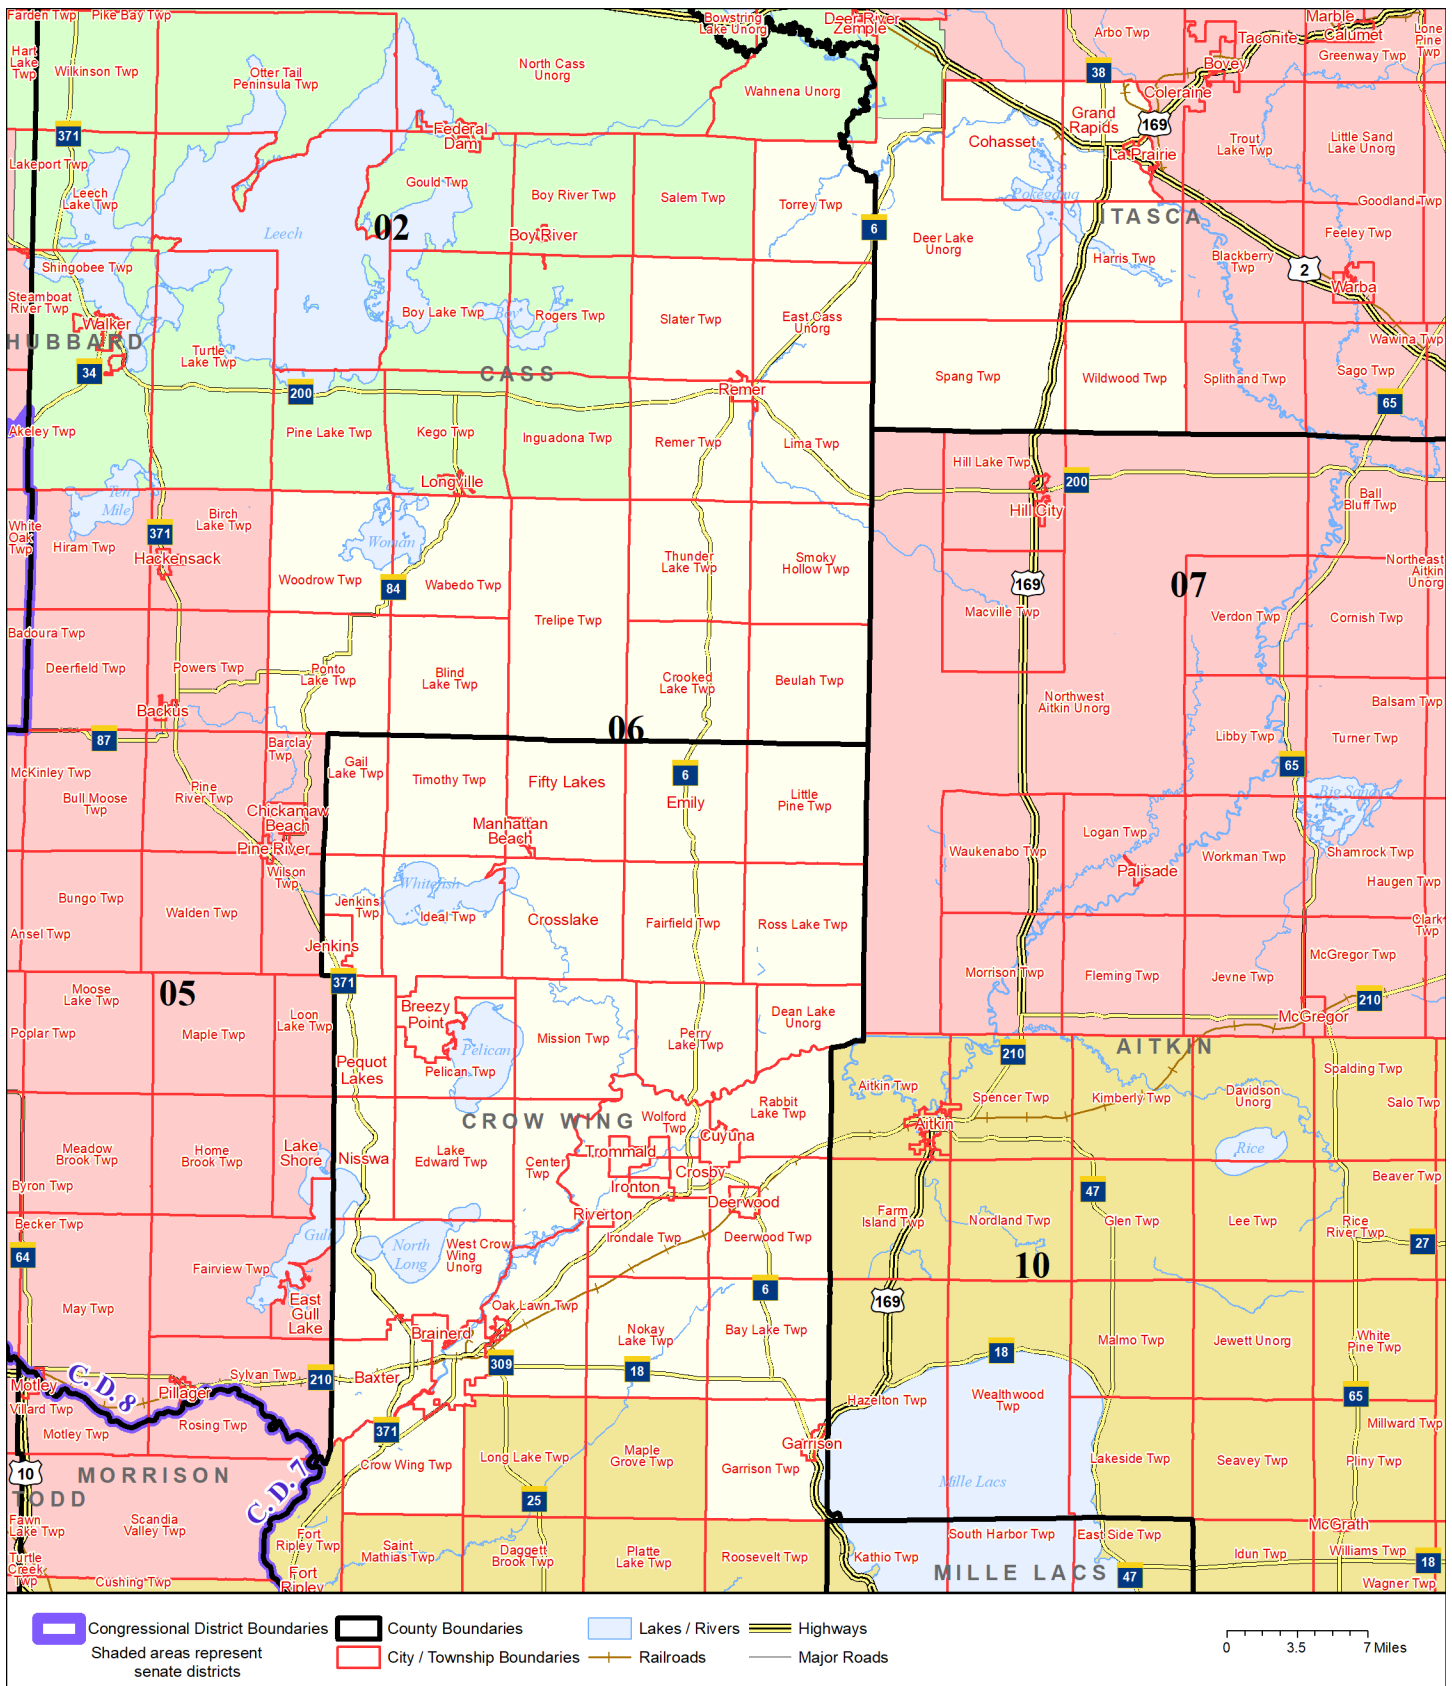

Senate District 6

Published by Office of the Minnesota Secretary of State, Elections Division. Current as of February 2022. Look up districts & polling places at <https://pollfinder.sos.state.mn.us>

About this map

This map shows the Congressional and Legislative Districts ordered by the Special Redistricting Panel in the matter of *Wattson, et al. v. Simon, et al*, No. A21-0243 and A21-0546, on February 15, 2022, as modified by 2022 Session Laws Chapter 92, as corrected under *Minnesota Statutes* 2.91, subd. 2, or as adjusted under *Minnesota Statutes* 204B.146, subd. 3. Boundaries from LCC-GIS derived from U.S. Census. Road data is from Mn/DOT and U.S. Census (Statewide) and NCompass (Metro). Rail data is from Mn/DOT. Water data is from MN DNR.