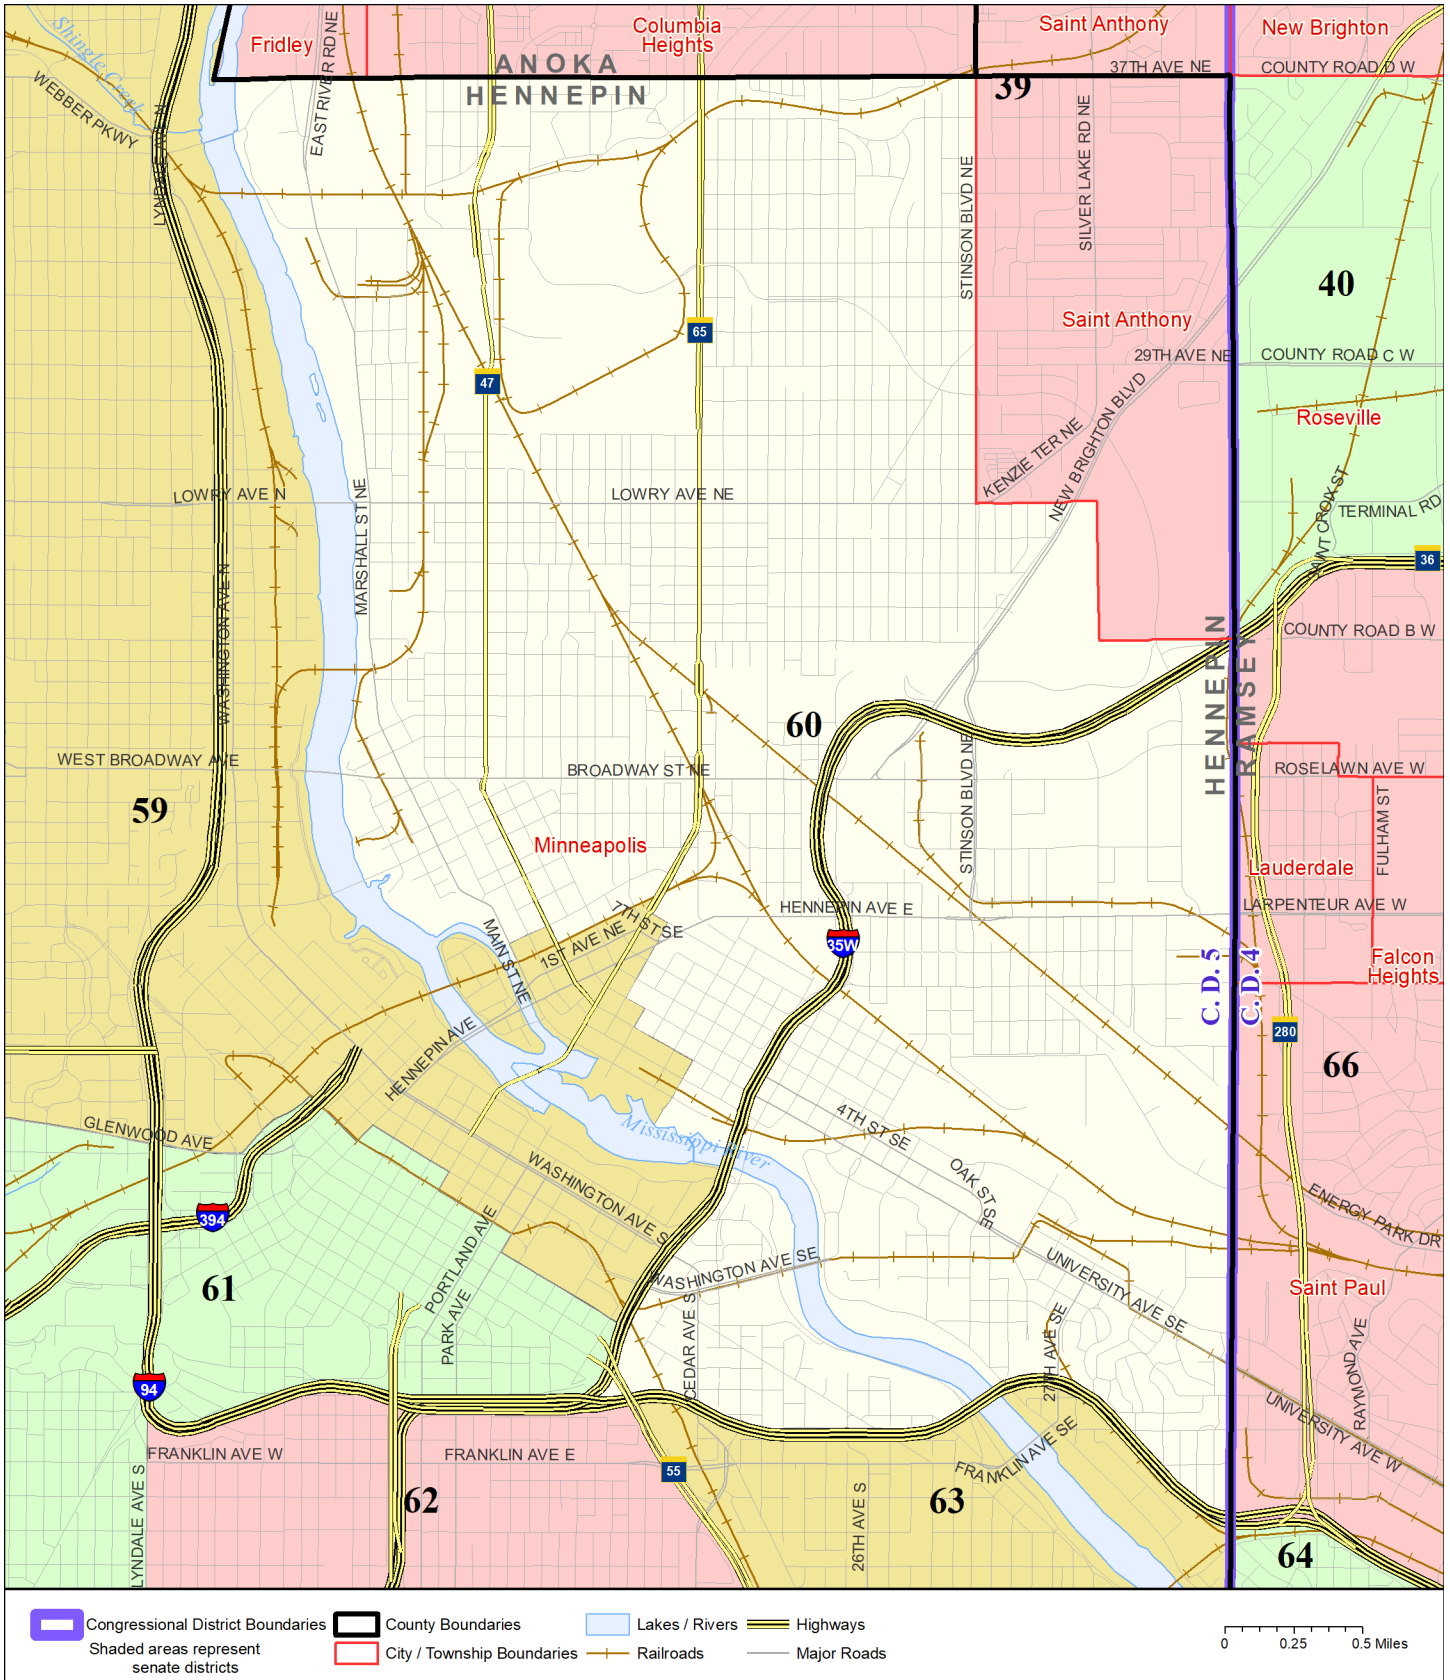

Senate District 60

Published by Office of the Minnesota Secretary of State, Elections Division. Current as of February 2022. Look up districts & polling places at <https://pollfinder.sos.state.mn.us>

About this map

This map shows the Congressional and Legislative Districts ordered by the Special Redistricting Panel in the matter of *Wattson, et al. v. Simon, et al*, No. A21-0243 and A21-0546, on February 15, 2022, as modified by 2022 Session Laws Chapter 92, as corrected under *Minnesota Statutes* 2.91, subd. 2, or as adjusted under *Minnesota Statutes* 204B.146, subd. 3. Boundaries from LCC-GIS derived from U.S. Census. Road data is from Mn/DOT and U.S. Census (Statewide) and NCompass (Metro). Rail data is from Mn/DOT. Water data is from MN DNR.

District Description

Territory of Minnesota Senate District 60:

- This area in Hennepin County:
 - These precincts in Minneapolis:
 - MINNEAPOLIS W-1 P-01
 - MINNEAPOLIS W-1 P-02
 - MINNEAPOLIS W-1 P-03
 - MINNEAPOLIS W-1 P-04
 - MINNEAPOLIS W-1 P-05
 - MINNEAPOLIS W-1 P-06
 - MINNEAPOLIS W-1 P-07
 - MINNEAPOLIS W-1 P-08
 - MINNEAPOLIS W-1 P-09
 - MINNEAPOLIS W-1 P-10
 - MINNEAPOLIS W-1 P-11
 - MINNEAPOLIS W-2 P-01
 - MINNEAPOLIS W-2 P-02
 - MINNEAPOLIS W-2 P-03
 - MINNEAPOLIS W-2 P-04
 - MINNEAPOLIS W-2 P-05
 - MINNEAPOLIS W-2 P-06
 - MINNEAPOLIS W-2 P-07
 - MINNEAPOLIS W-3 P-01
 - MINNEAPOLIS W-3 P-02
 - MINNEAPOLIS W-3 P-03
 - MINNEAPOLIS W-3 P-04
 - MINNEAPOLIS W-3 P-08
 - MINNEAPOLIS W-3 P-09
 - MINNEAPOLIS W-6 P-03